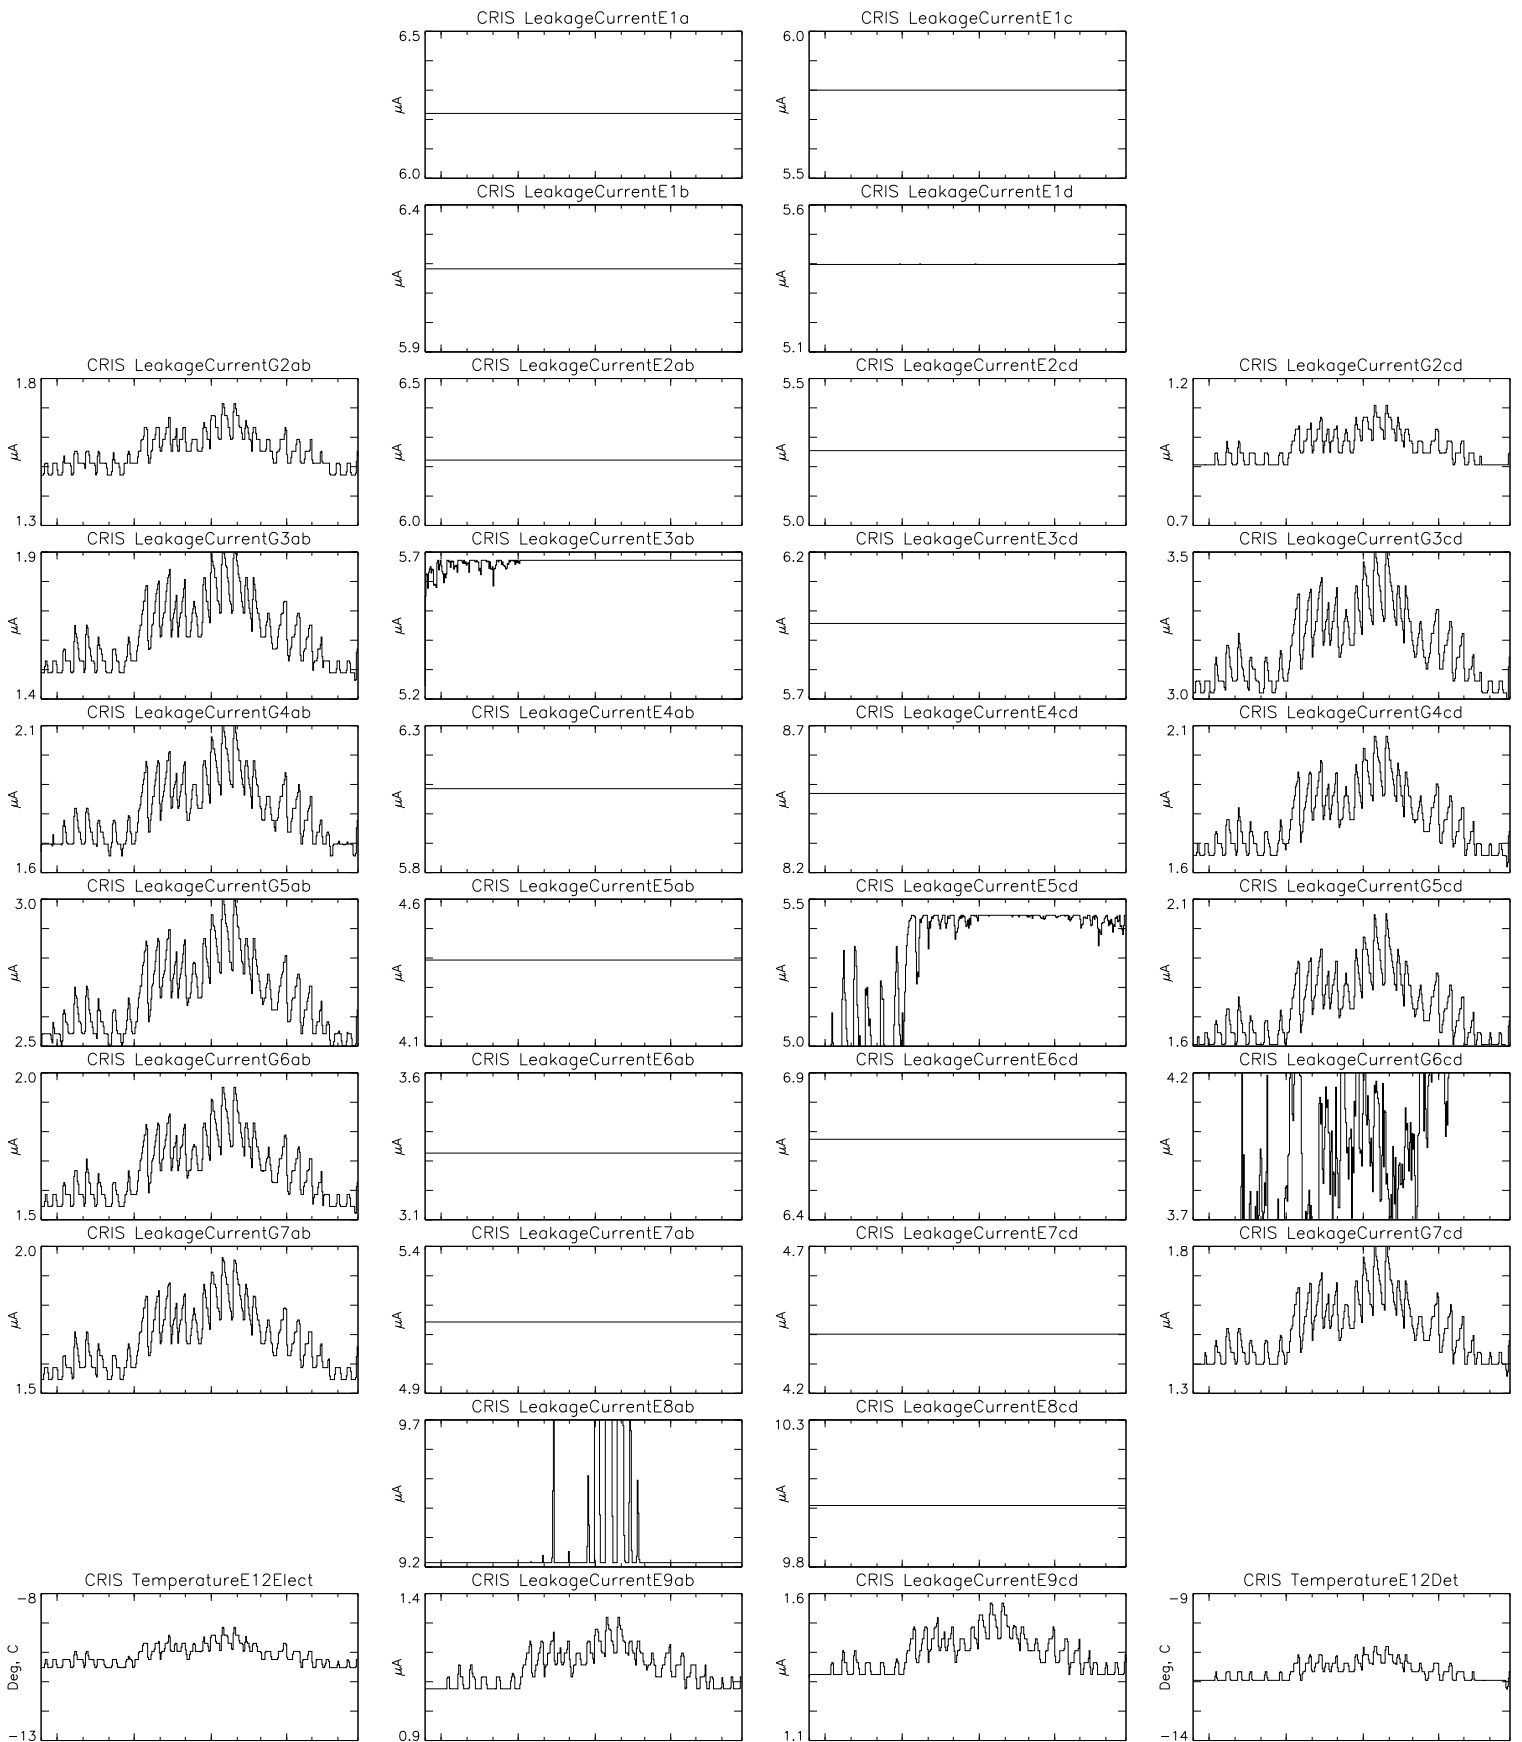

Bartels Rotation 2400–2413 – Daily Averages  
 (12–Jun–2009 thru 24–Jun–2010)  
 (163/2009 thru 175/2010)

Jul Oct Jan Apr  
 time (12–Jun–2009 to 25–Jun–2010)

Bartels Rotation 2400-2413 - Daily Averages  
 (12-Jun-2009 thru 24-Jun-2010)  
 (163/2009 thru 175/2010)

Jul Oct Jan Apr  
 time (12-Jun-2009 to 25-Jun-2010)

Bartels Rotation 2400-2413 – Daily Averages  
(12-Jun-2009 thru 24-Jun-2010)  
(163/2009 thru 175/2010)

Jul Oct Jan Apr  
time (12-Jun-2009 to 25-Jun-2010)

# Bartels Rotation 2400–2413 – Daily Averages (12-Jun-2009 thru 24-Jun-2010) (163/2009 thru 175/2010)