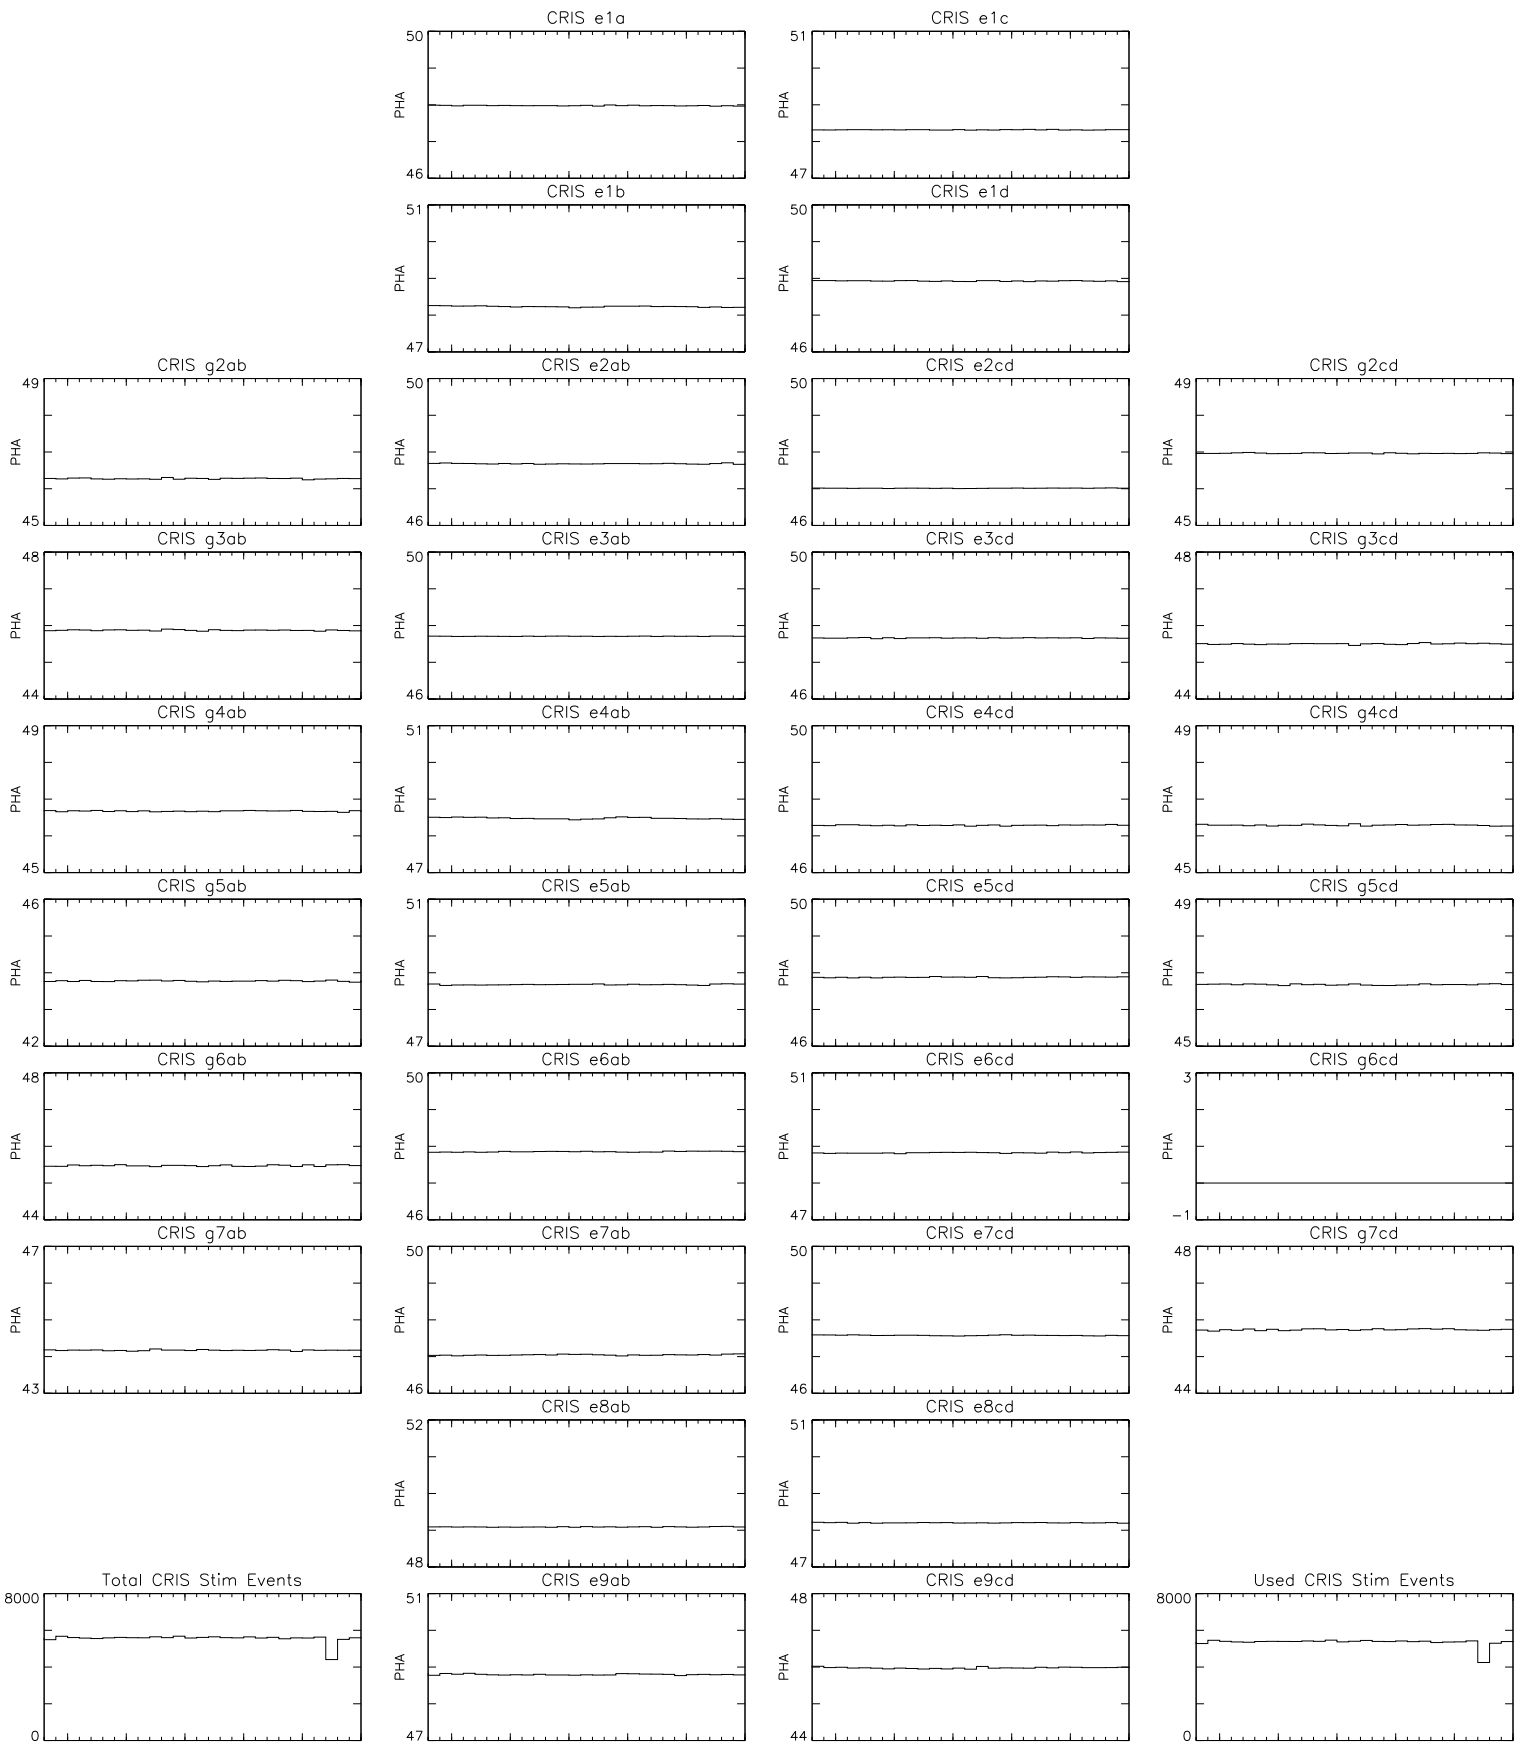

Bartels Rotation 2417  
 Stim events – Daily fitted slope  
 (14-Sep-2010 thru 10-Oct-2010) (257/2010 thru 283/2010)

Bartels Rotation 2417  
 Stim events – Daily fitted offset  
 (14-Sep-2010 thru 10-Oct-2010) (257/2010 thru 283/2010)

16                      21                      26                      Oct 1                      6                      11

time (14-Sep-2010 to 11-Oct-2010)