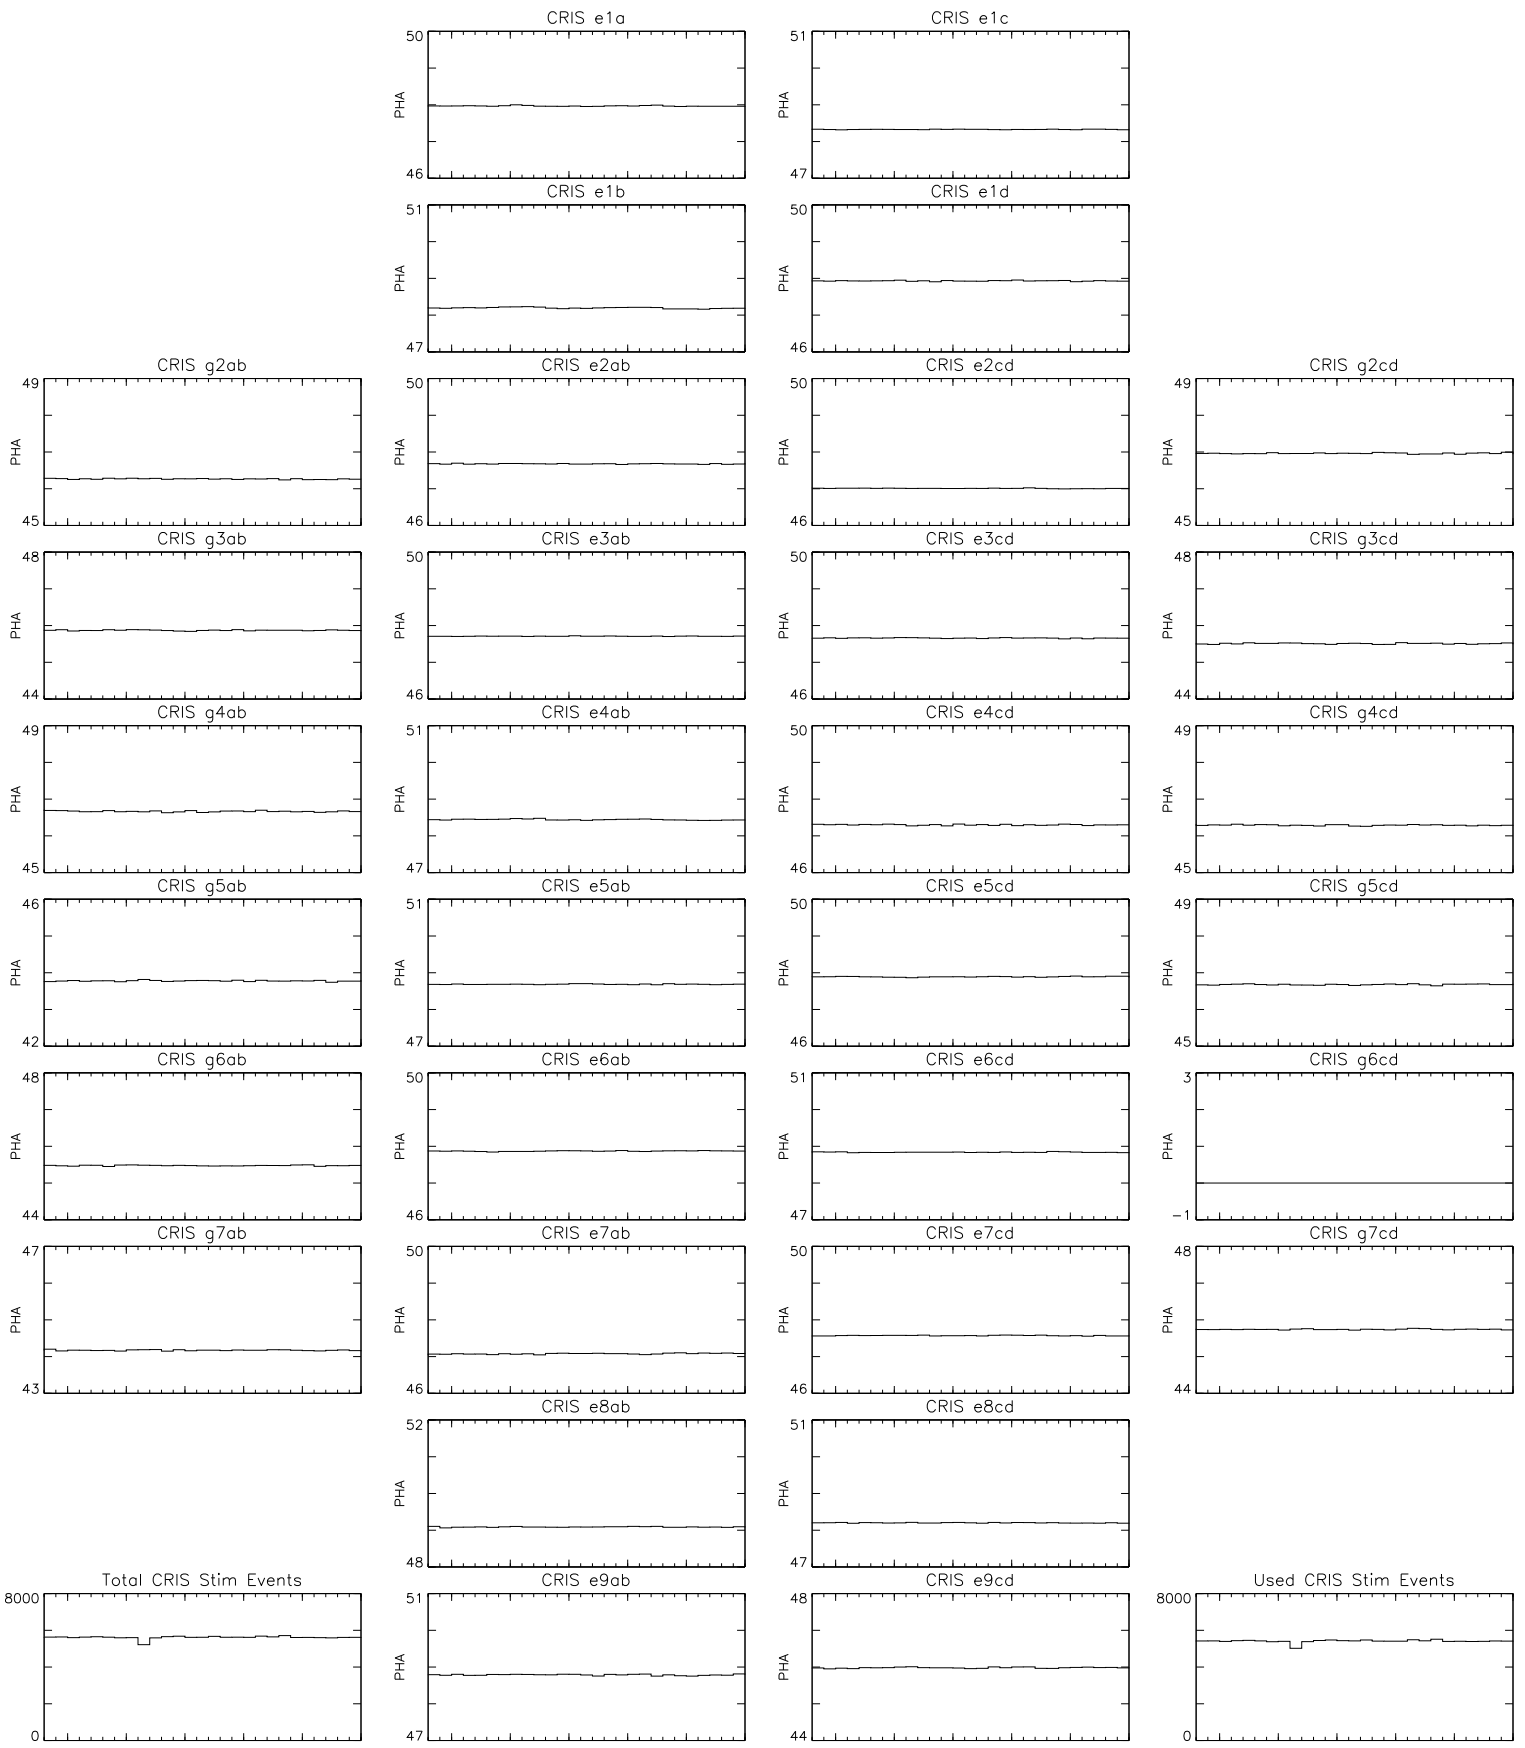

Bartels Rotation 2420
 Stim events – Daily fitted slope
 (04-Dec-2010 thru 30-Dec-2010) (338/2010 thru 364/2010)

Bartels Rotation 2420
 Stim events – Daily fitted offset
 (04-Dec-2010 thru 30-Dec-2010) (338/2010 thru 364/2010)

6 11 16 21 26 31
 time (04-Dec-2010 to 31-Dec-2010)