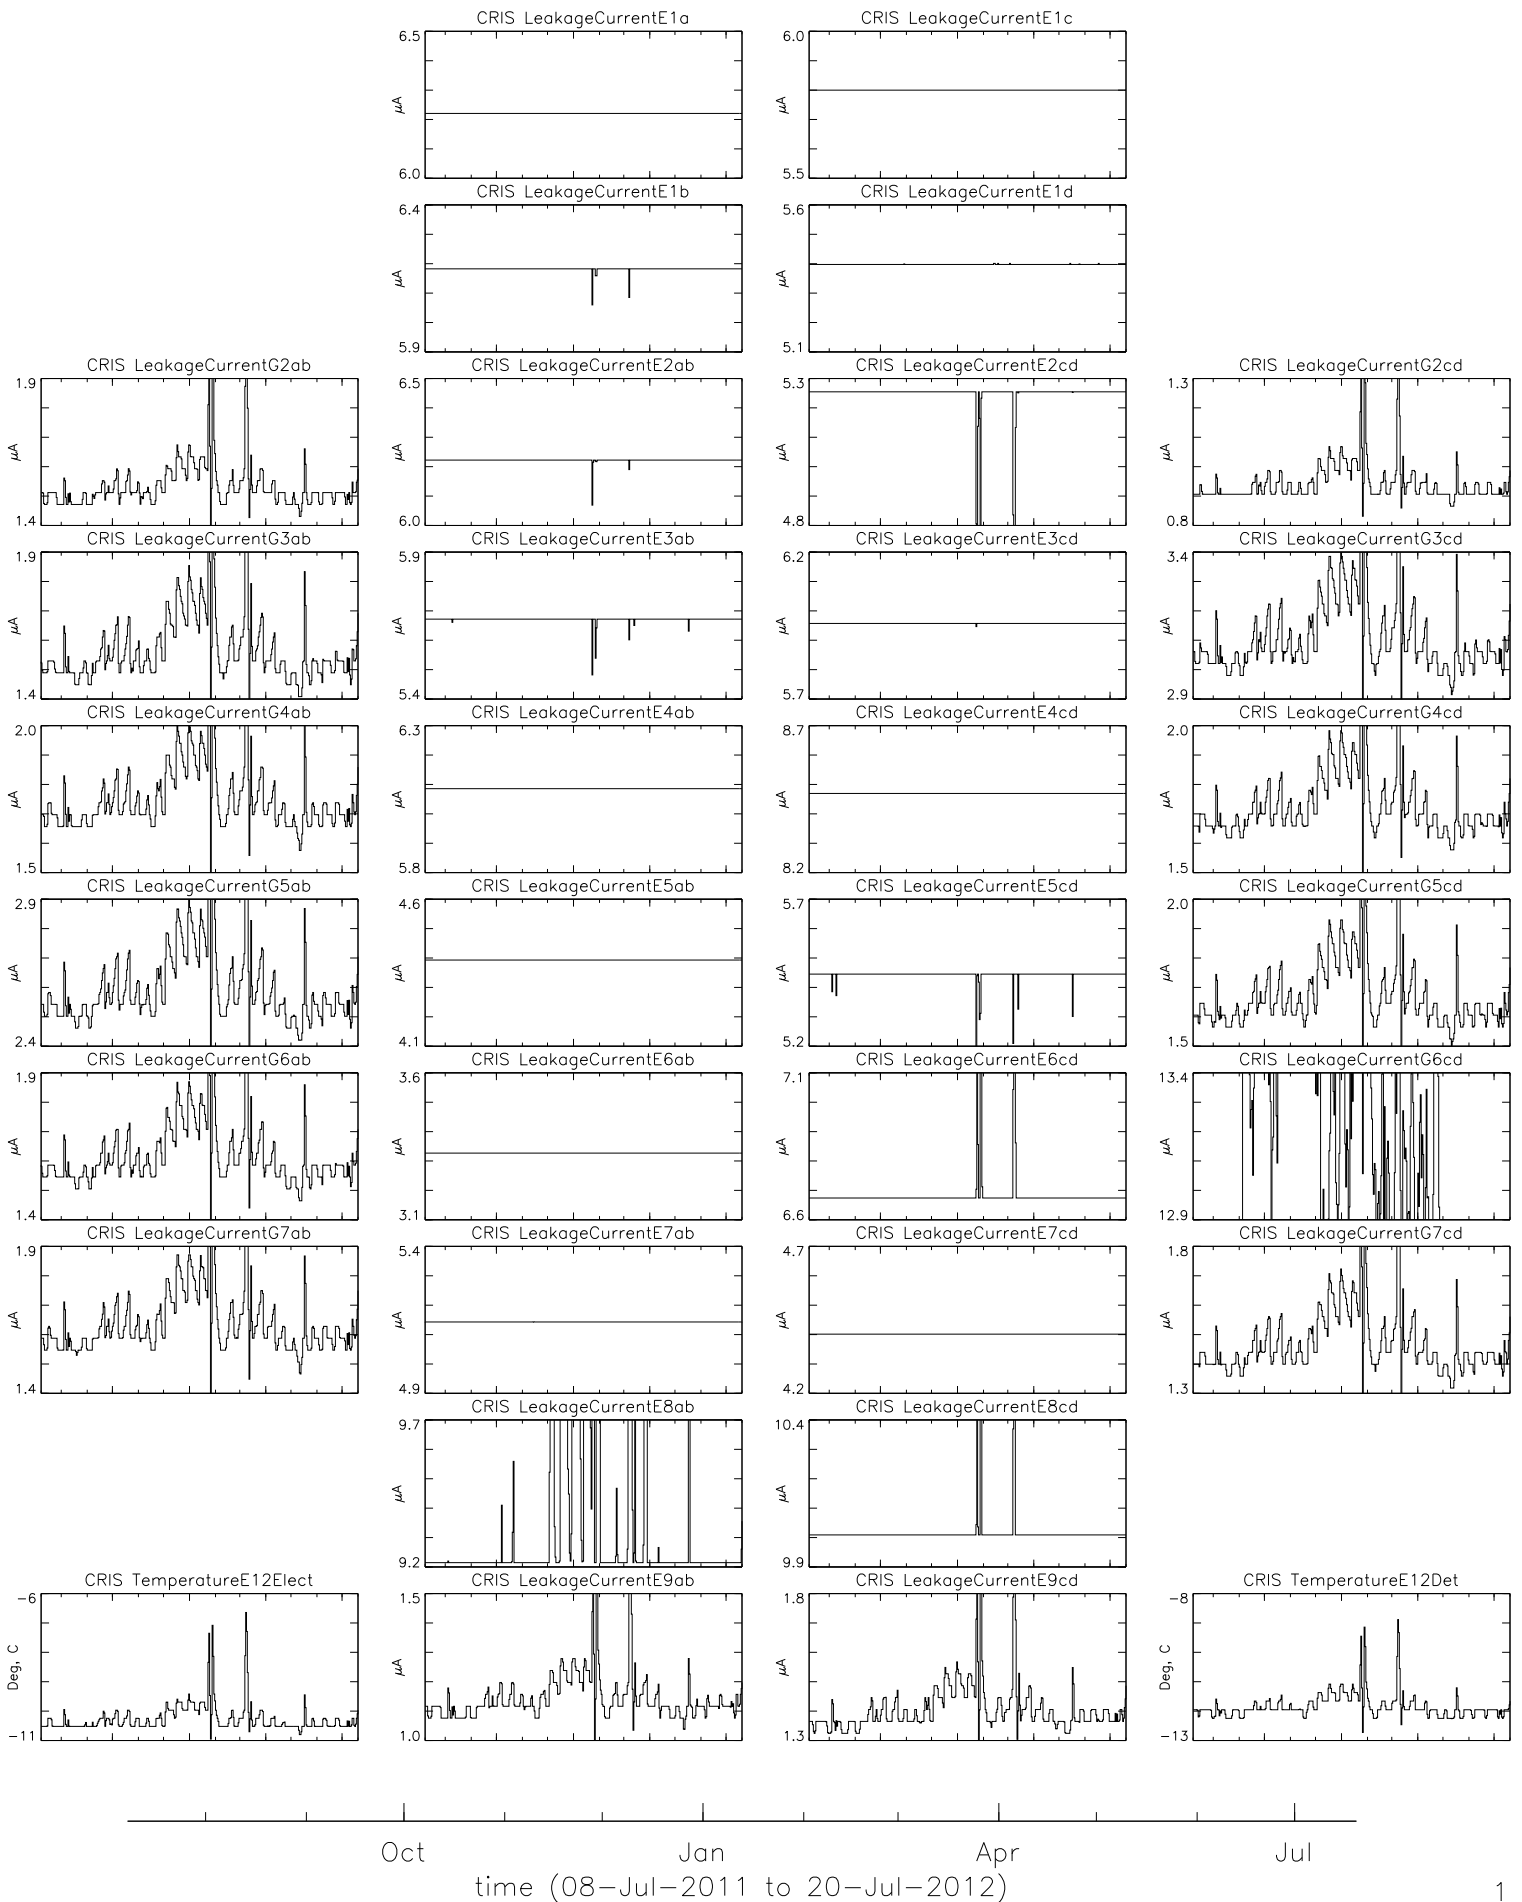

Bartels Rotation 2428-2441 – Daily Averages
 (08-Jul-2011 thru 19-Jul-2012)
 (189/2011 thru 201/2012)

Bartels Rotation 2428-2441 – Daily Averages
 (08-Jul-2011 thru 19-Jul-2012)
 (189/2011 thru 201/2012)

Oct

Jan

Apr

Jul

time (08-Jul-2011 to 20-Jul-2012)

Bartels Rotation 2428-2441 – Daily Averages
(08-Jul-2011 thru 19-Jul-2012)
(189/2011 thru 201/2012)

Oct Jan Apr Jul
time (08-Jul-2011 to 20-Jul-2012)

Bartels Rotation 2428-2441 – Daily Averages
 (08-Jul-2011 thru 19-Jul-2012)
 (189/2011 thru 201/2012)

Oct Jan Apr Jul
 time (08-Jul-2011 to 20-Jul-2012)