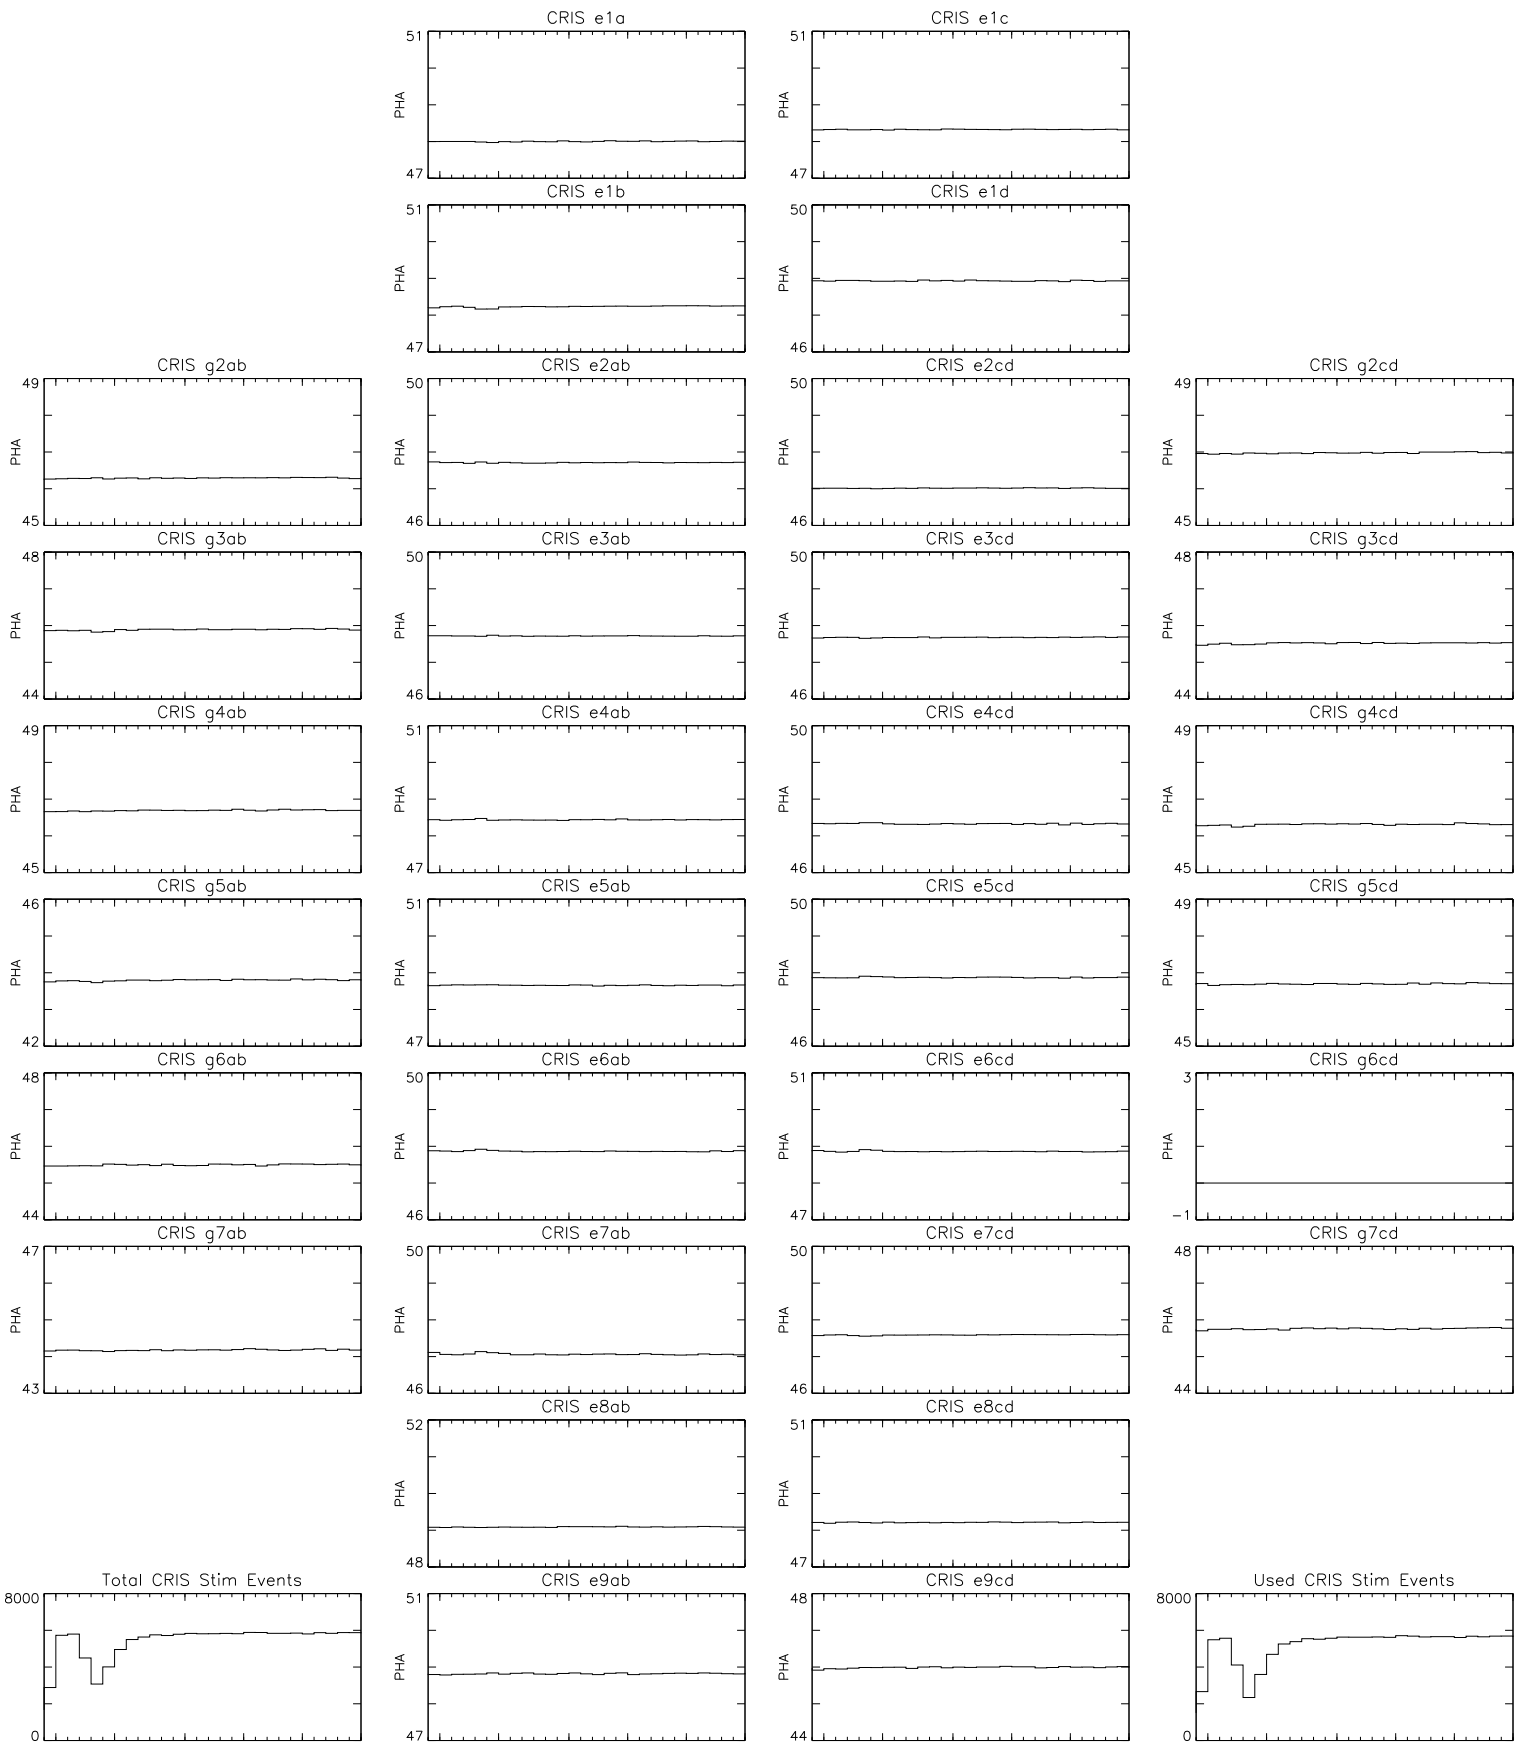

Bartels Rotation 2442  
 Stim events – Daily fitted slope  
 (20-Jul-2012 thru 15-Aug-2012) (202/2012 thru 228/2012)

Bartels Rotation 2442  
 Stim events – Daily fitted offset  
 (20-Jul-2012 thru 15-Aug-2012)      (202/2012 thru 228/2012)

21                      26                      Aug 1                      6                      11                      16  
 time (20-Jul-2012 to 16-Aug-2012)