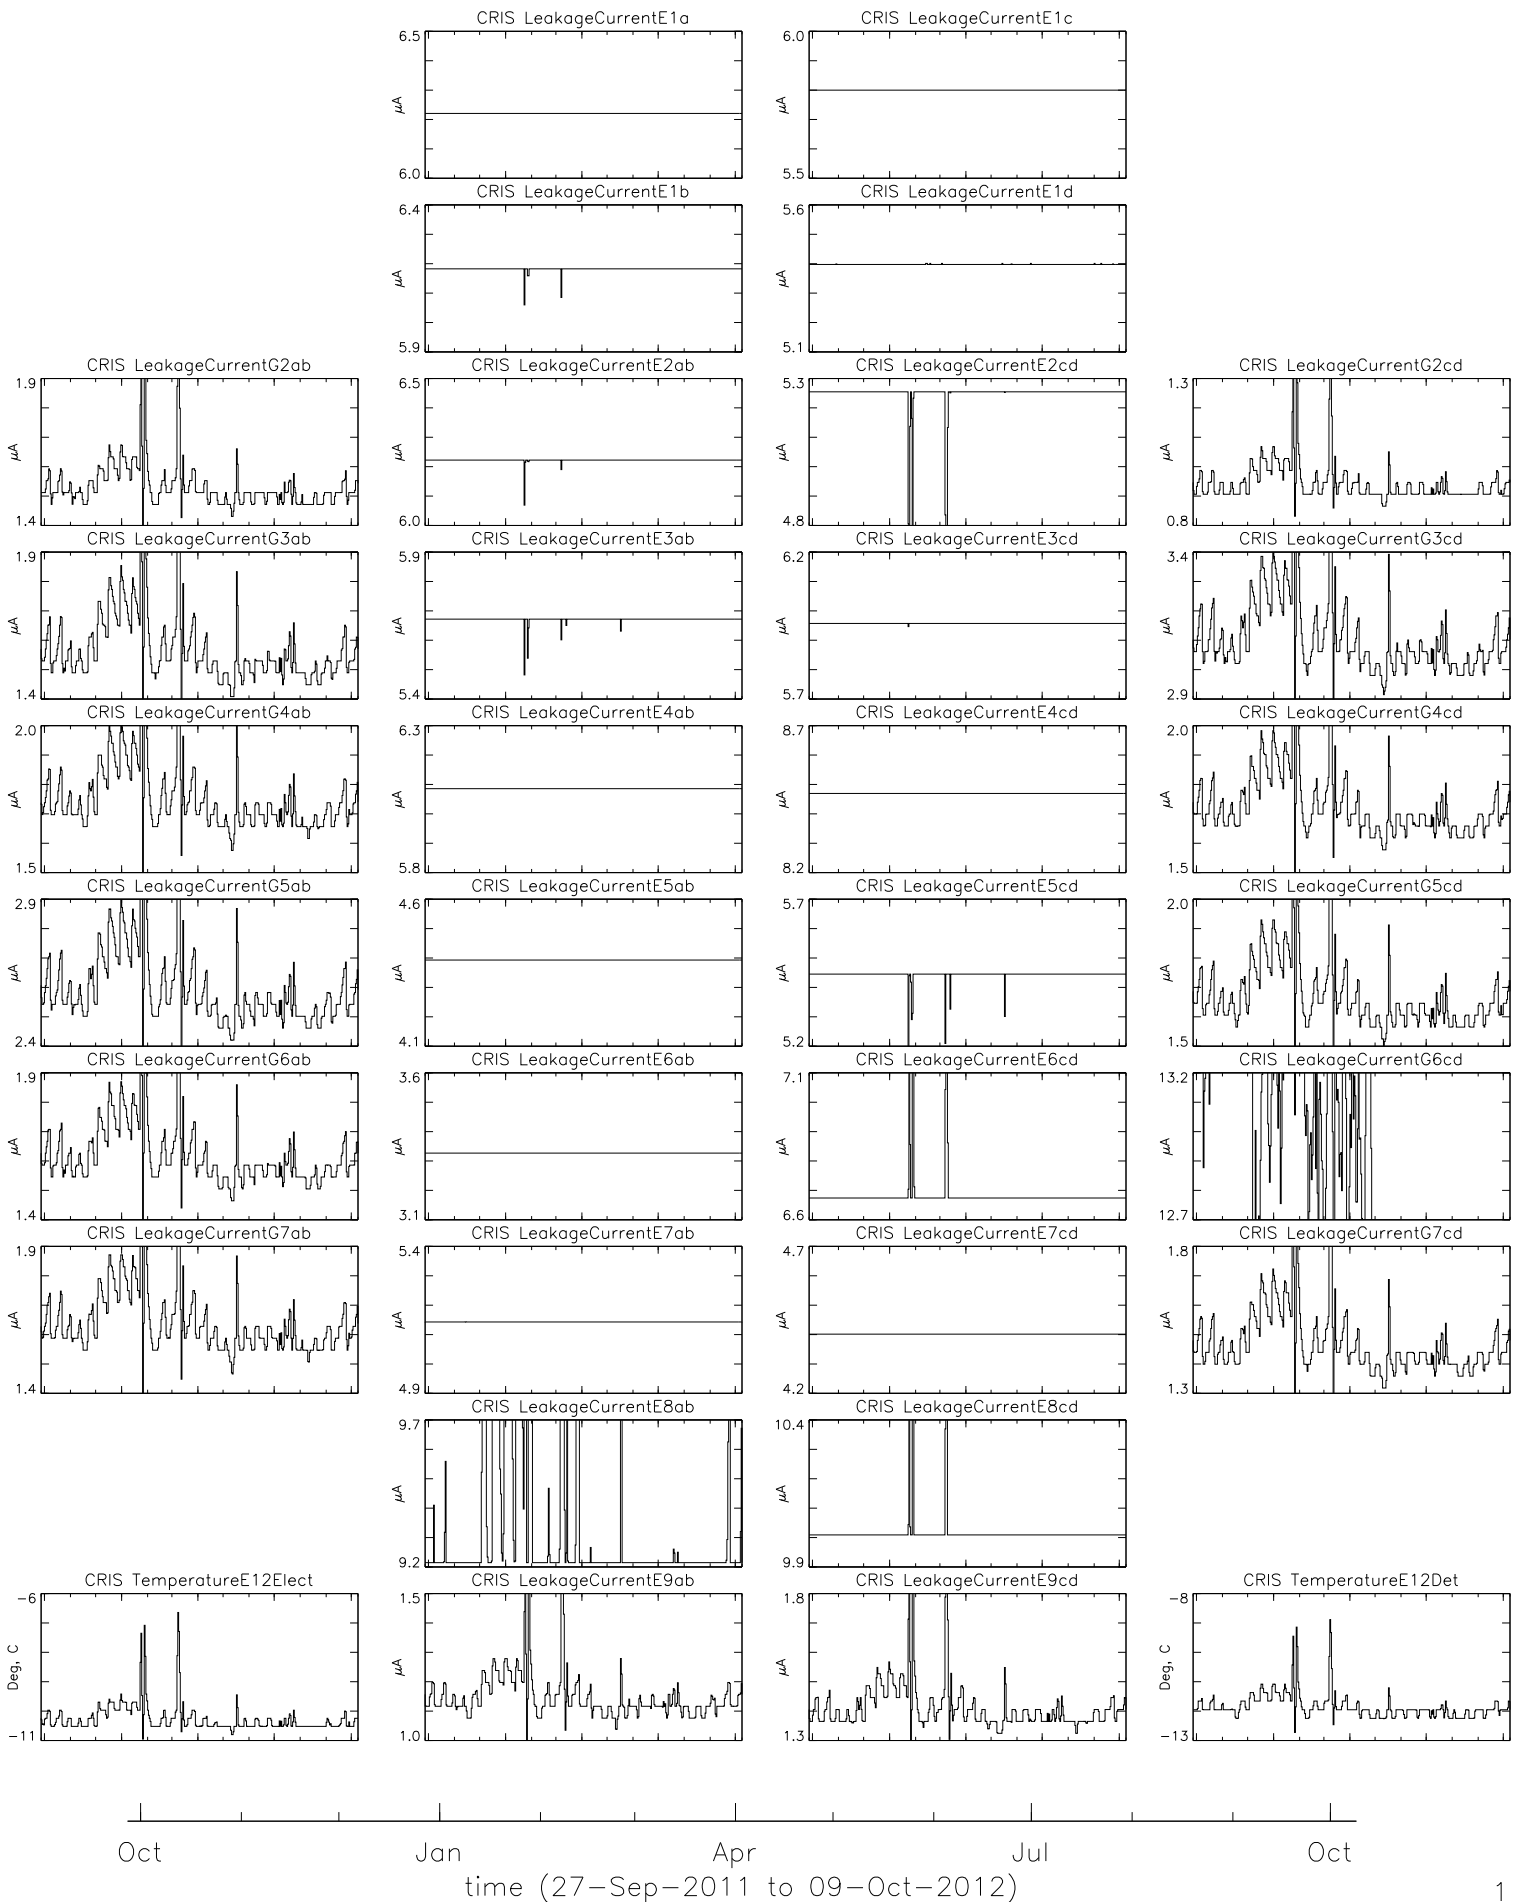

Bartels Rotation 2431-2444 – Daily Averages
(27-Sep-2011 thru 08-Oct-2012)
(270/2011 thru 282/2012)

Bartels Rotation 2431-2444 – Daily Averages
 (27-Sep-2011 thru 08-Oct-2012)
 (270/2011 thru 282/2012)

Oct Jan Apr Jul Oct
 time (27-Sep-2011 to 09-Oct-2012)

Bartels Rotation 2431-2444 – Daily Averages
(27-Sep-2011 thru 08-Oct-2012)
(270/2011 thru 282/2012)

Oct Jan Apr Jul Oct
time (27-Sep-2011 to 09-Oct-2012)

Bartels Rotation 2431-2444 – Daily Averages
 (27-Sep-2011 thru 08-Oct-2012)
 (270/2011 thru 282/2012)