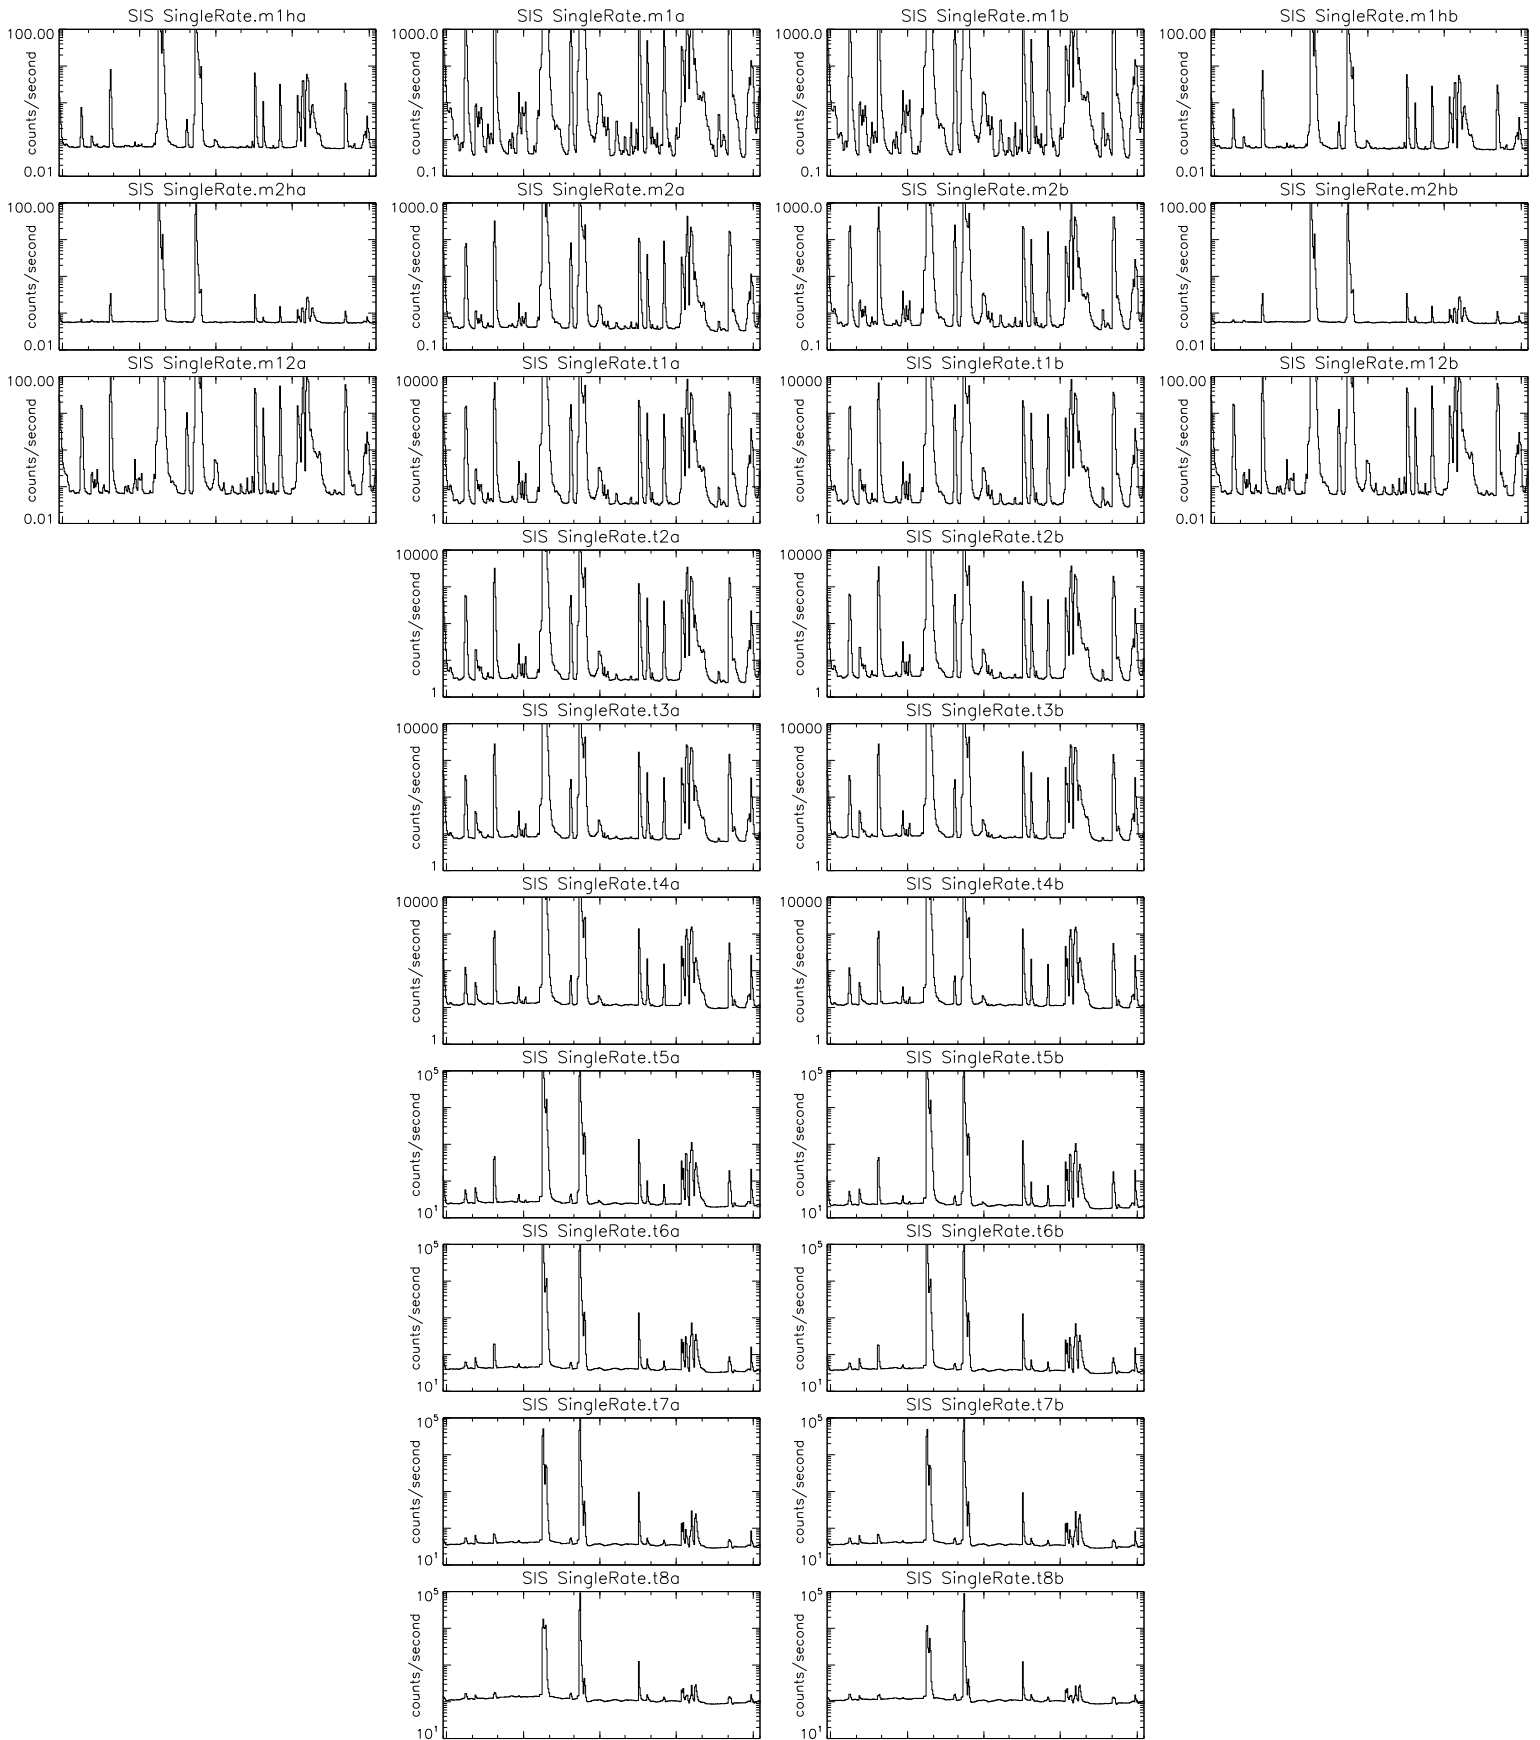

Bartels Rotation 2431-2444 – Daily Averages
(27-Sep-2011 thru 08-Oct-2012)
(270/2011 thru 282/2012)

Bartels Rotation 2431-2444 – Daily Averages
(27-Sep-2011 thru 08-Oct-2012)
(270/2011 thru 282/2012)

Oct Jan Apr Jul Oct
time (27-Sep-2011 to 09-Oct-2012)

Bartels Rotation 2431-2444 – Daily Averages
 (27-Sep-2011 thru 08-Oct-2012)
 (270/2011 thru 282/2012)