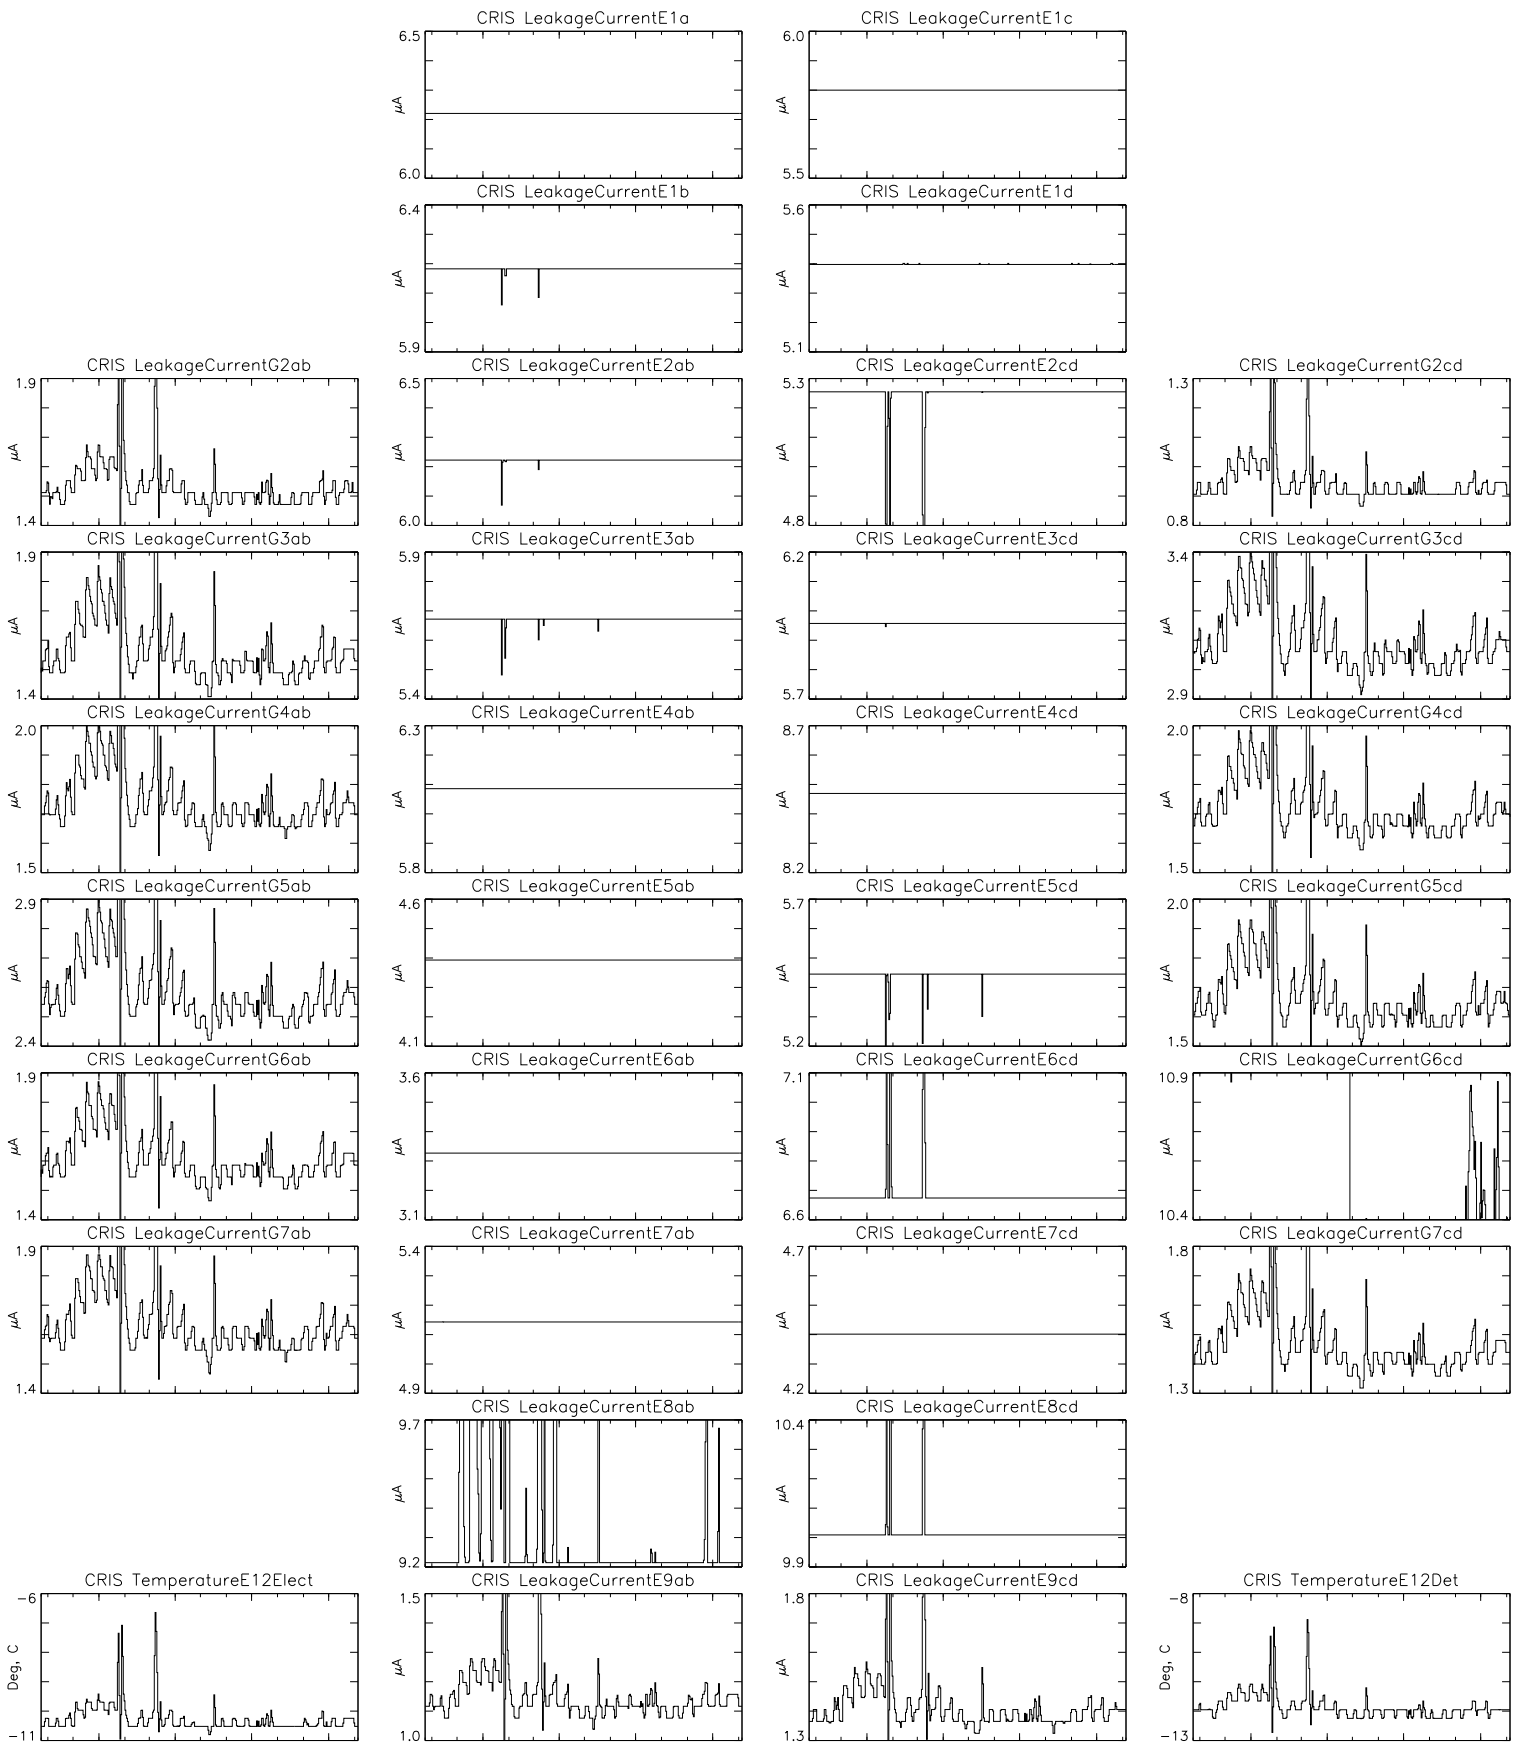

Bartels Rotation 2432-2445 – Daily Averages
 (24-Oct-2011 thru 04-Nov-2012)
 (297/2011 thru 309/2012)

Jan Apr Jul Oct
 time (24-Oct-2011 to 05-Nov-2012)

Bartels Rotation 2432-2445 – Daily Averages
 (24-Oct-2011 thru 04-Nov-2012)
 (297/2011 thru 309/2012)

Jan

Apr

Jul

Oct

time (24-Oct-2011 to 05-Nov-2012)

Bartels Rotation 2432-2445 – Daily Averages
(24-Oct-2011 thru 04-Nov-2012)
(297/2011 thru 309/2012)

Bartels Rotation 2432-2445 – Daily Averages (24-Oct-2011 thru 04-Nov-2012) (297/2011 thru 309/2012)