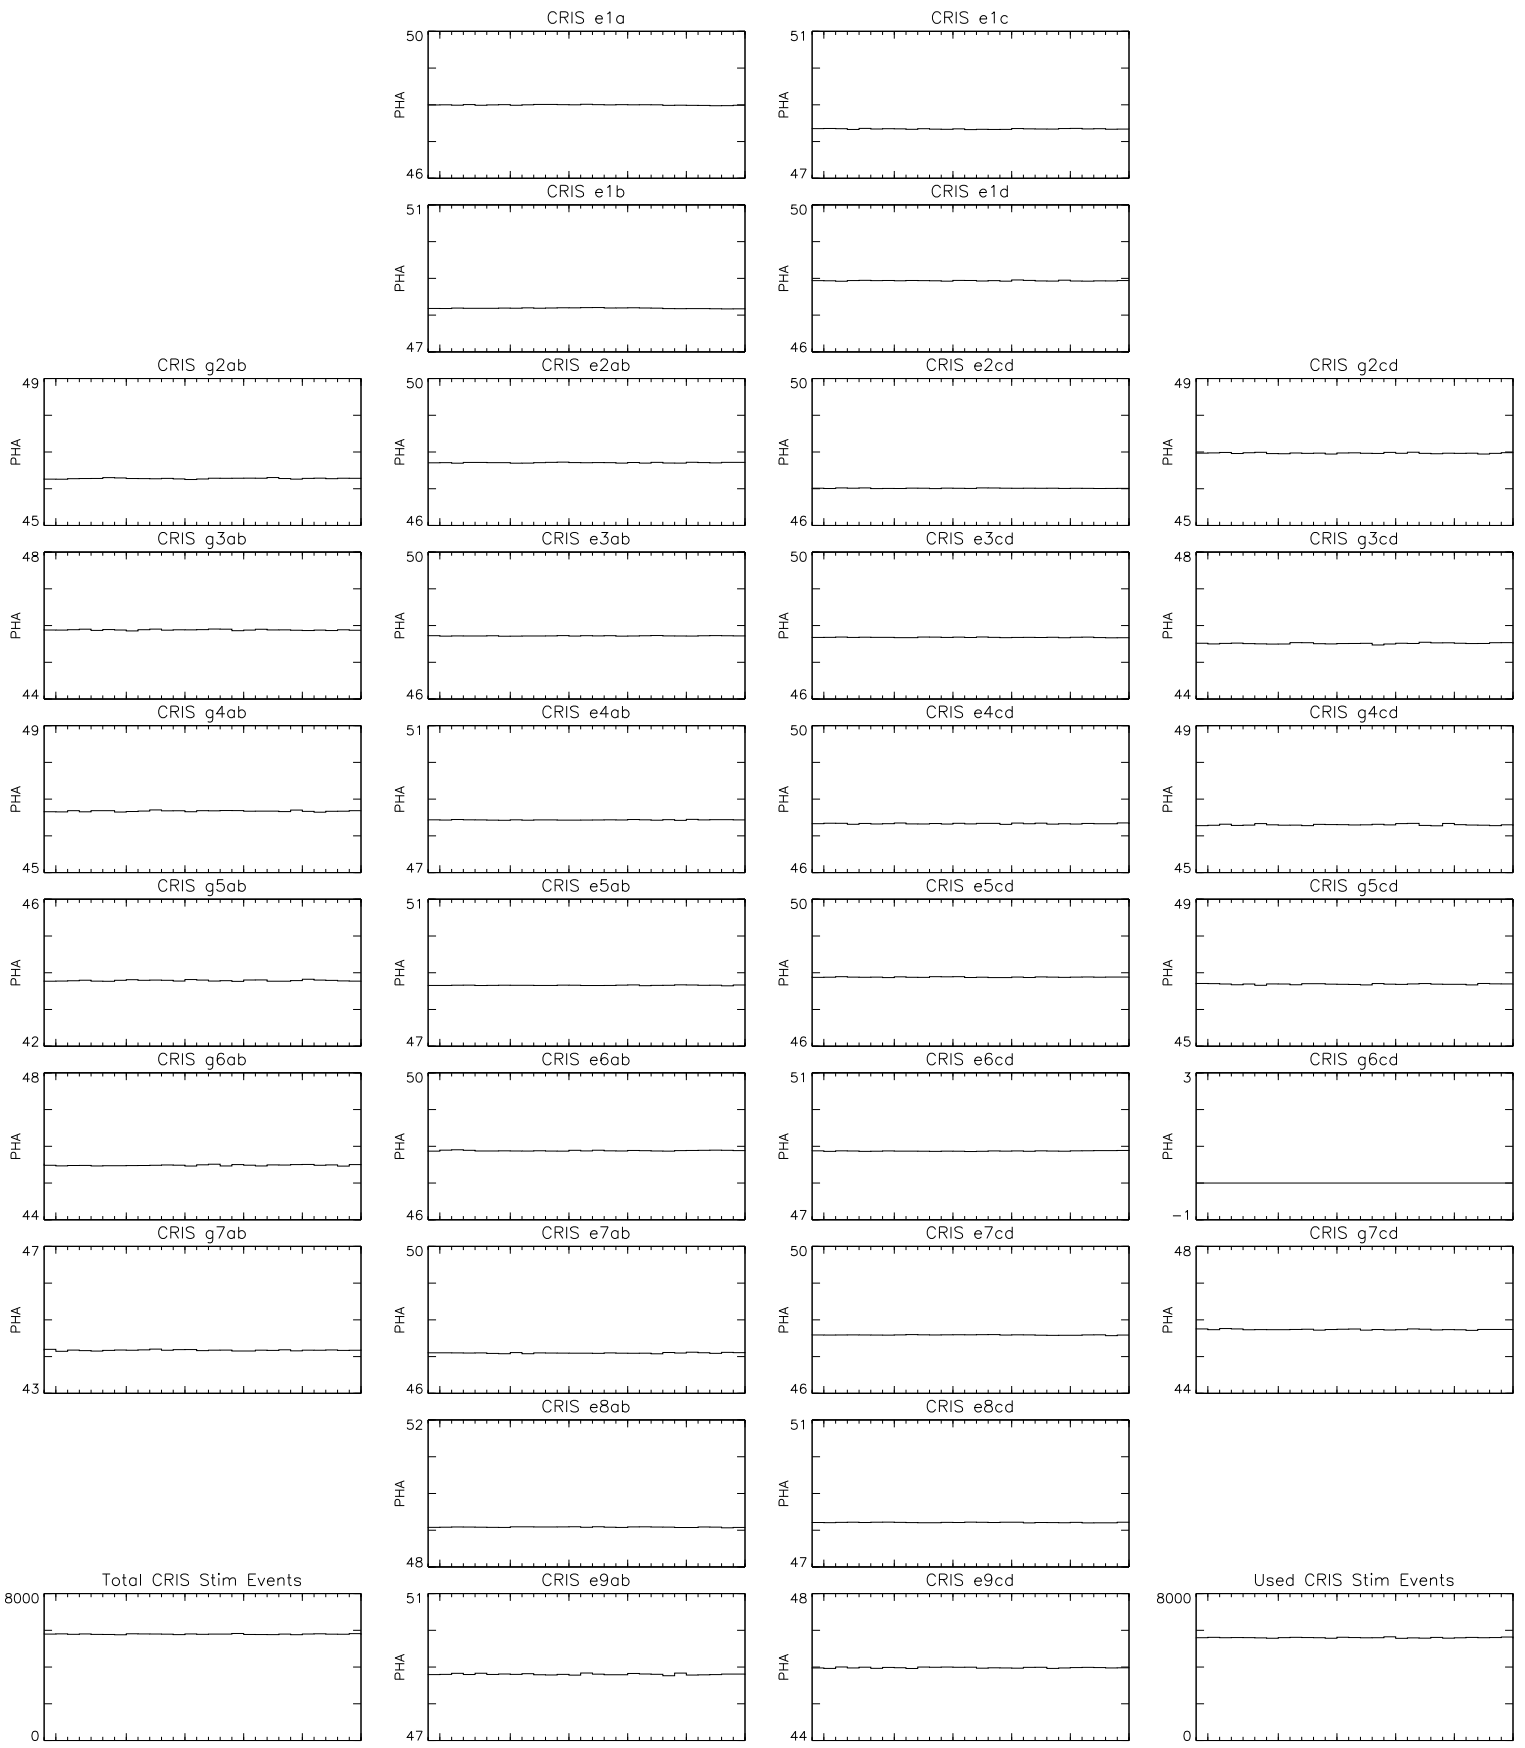

Bartels Rotation 2449
 Stim events – Daily fitted slope
 (25-Jan-2013 thru 20-Feb-2013) (025/2013 thru 051/2013)

Bartels Rotation 2449
 Stim events – Daily fitted offset
 (25-Jan-2013 thru 20-Feb-2013) (025/2013 thru 051/2013)

26 Feb 1 6 11 16 21
 time (25-Jan-2013 to 21-Feb-2013)