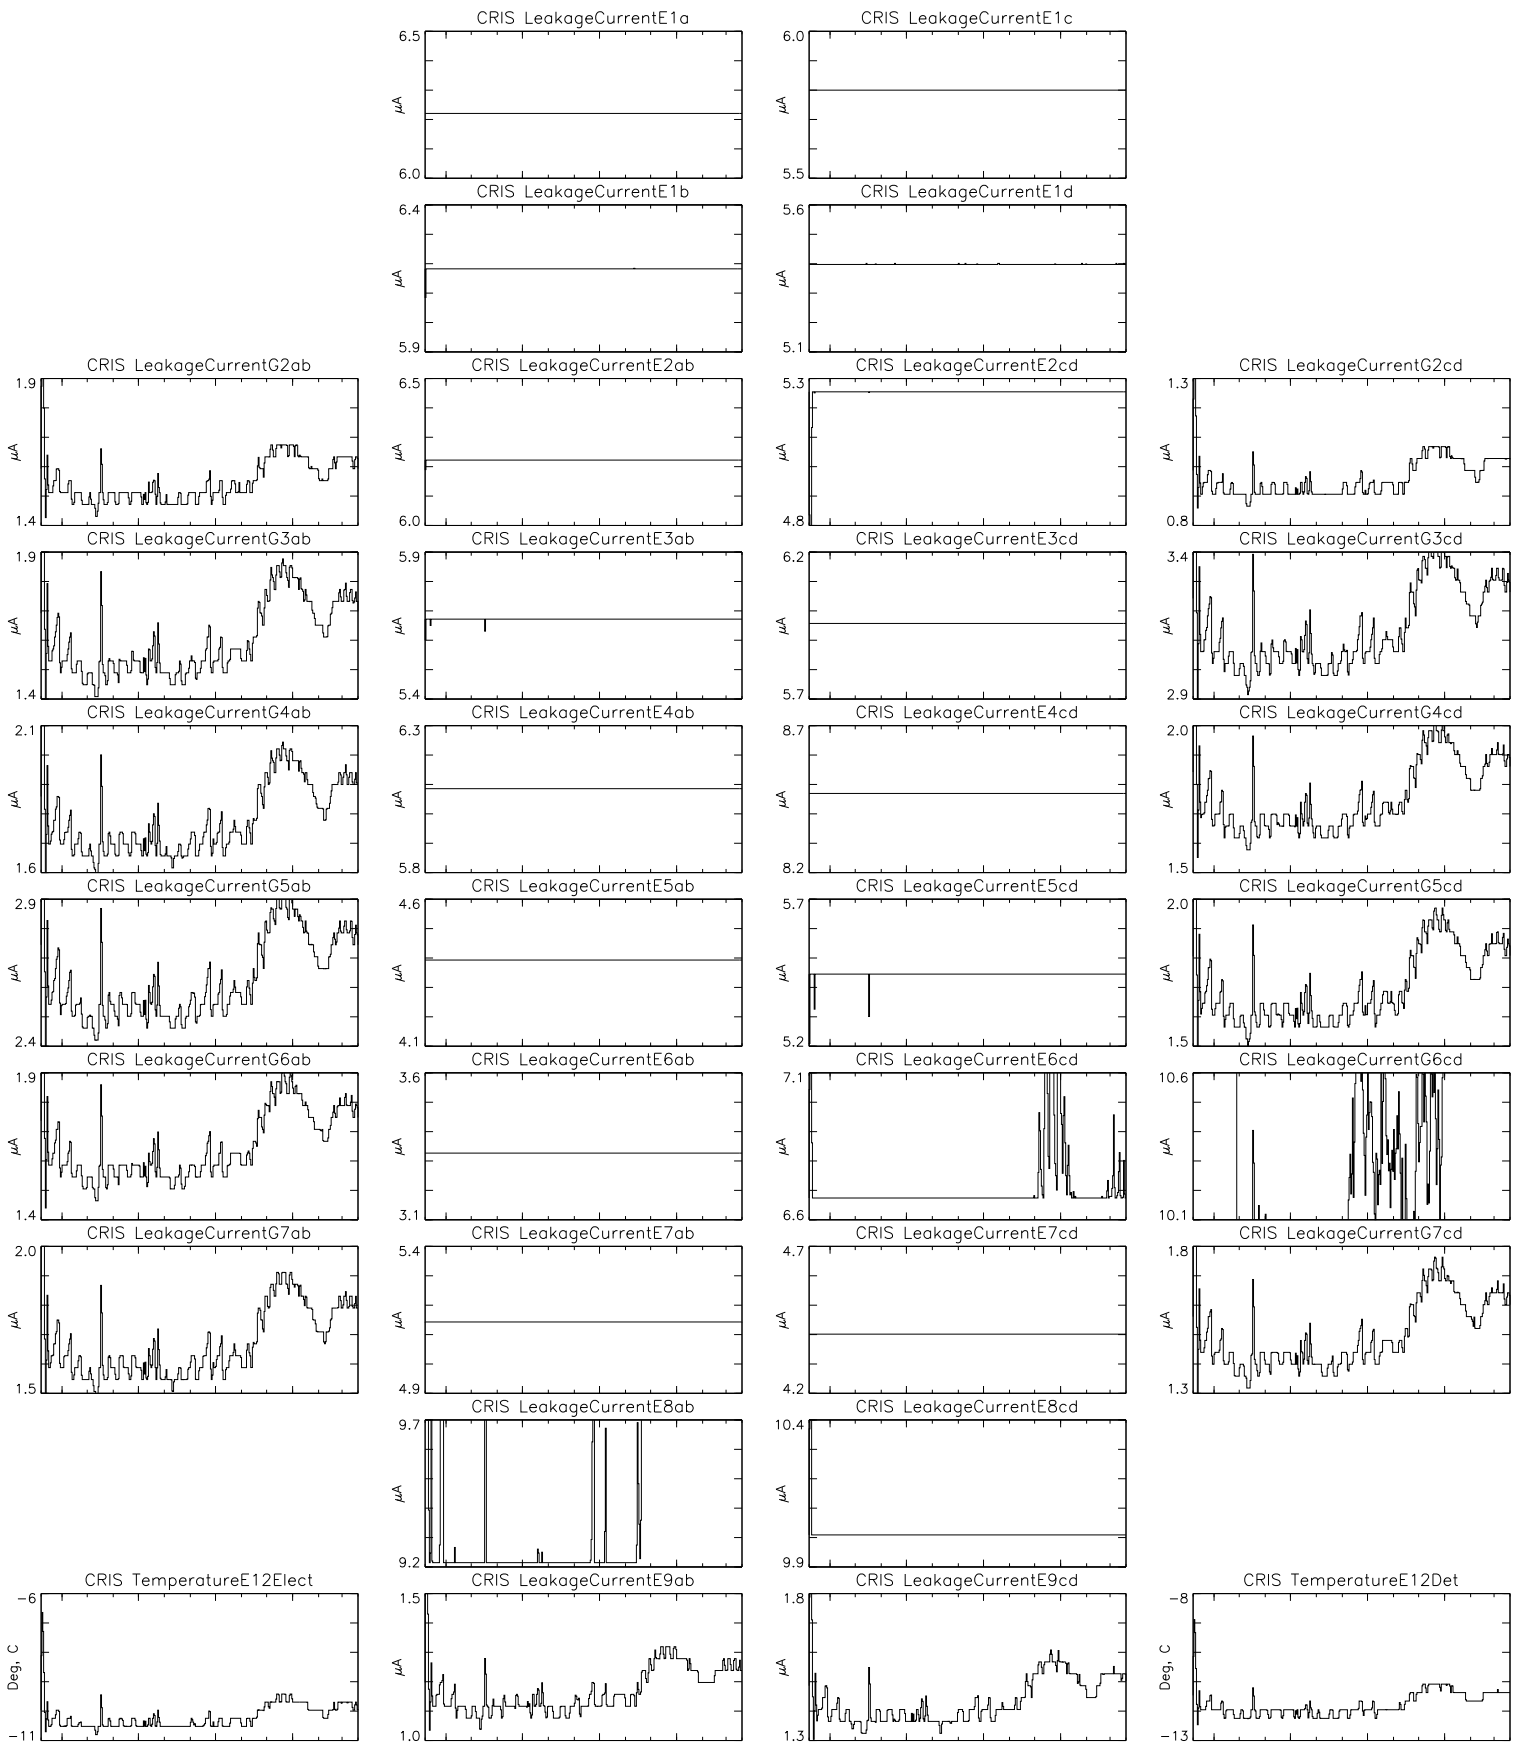

Bartels Rotation 2437-2450 – Daily Averages
 (07-Mar-2012 thru 19-Mar-2013)
 (067/2012 thru 078/2013)

Apr

Jul

Oct

Jan

time (07-Mar-2012 to 20-Mar-2013)

Bartels Rotation 2437-2450 – Daily Averages
 (07-Mar-2012 thru 19-Mar-2013)
 (067/2012 thru 078/2013)

Apr

Jul

Oct

Jan

time (07-Mar-2012 to 20-Mar-2013)

Bartels Rotation 2437-2450 – Daily Averages
(07-Mar-2012 thru 19-Mar-2013)
(067/2012 thru 078/2013)

Bartels Rotation 2437-2450 – Daily Averages
 (07-Mar-2012 thru 19-Mar-2013)
 (067/2012 thru 078/2013)