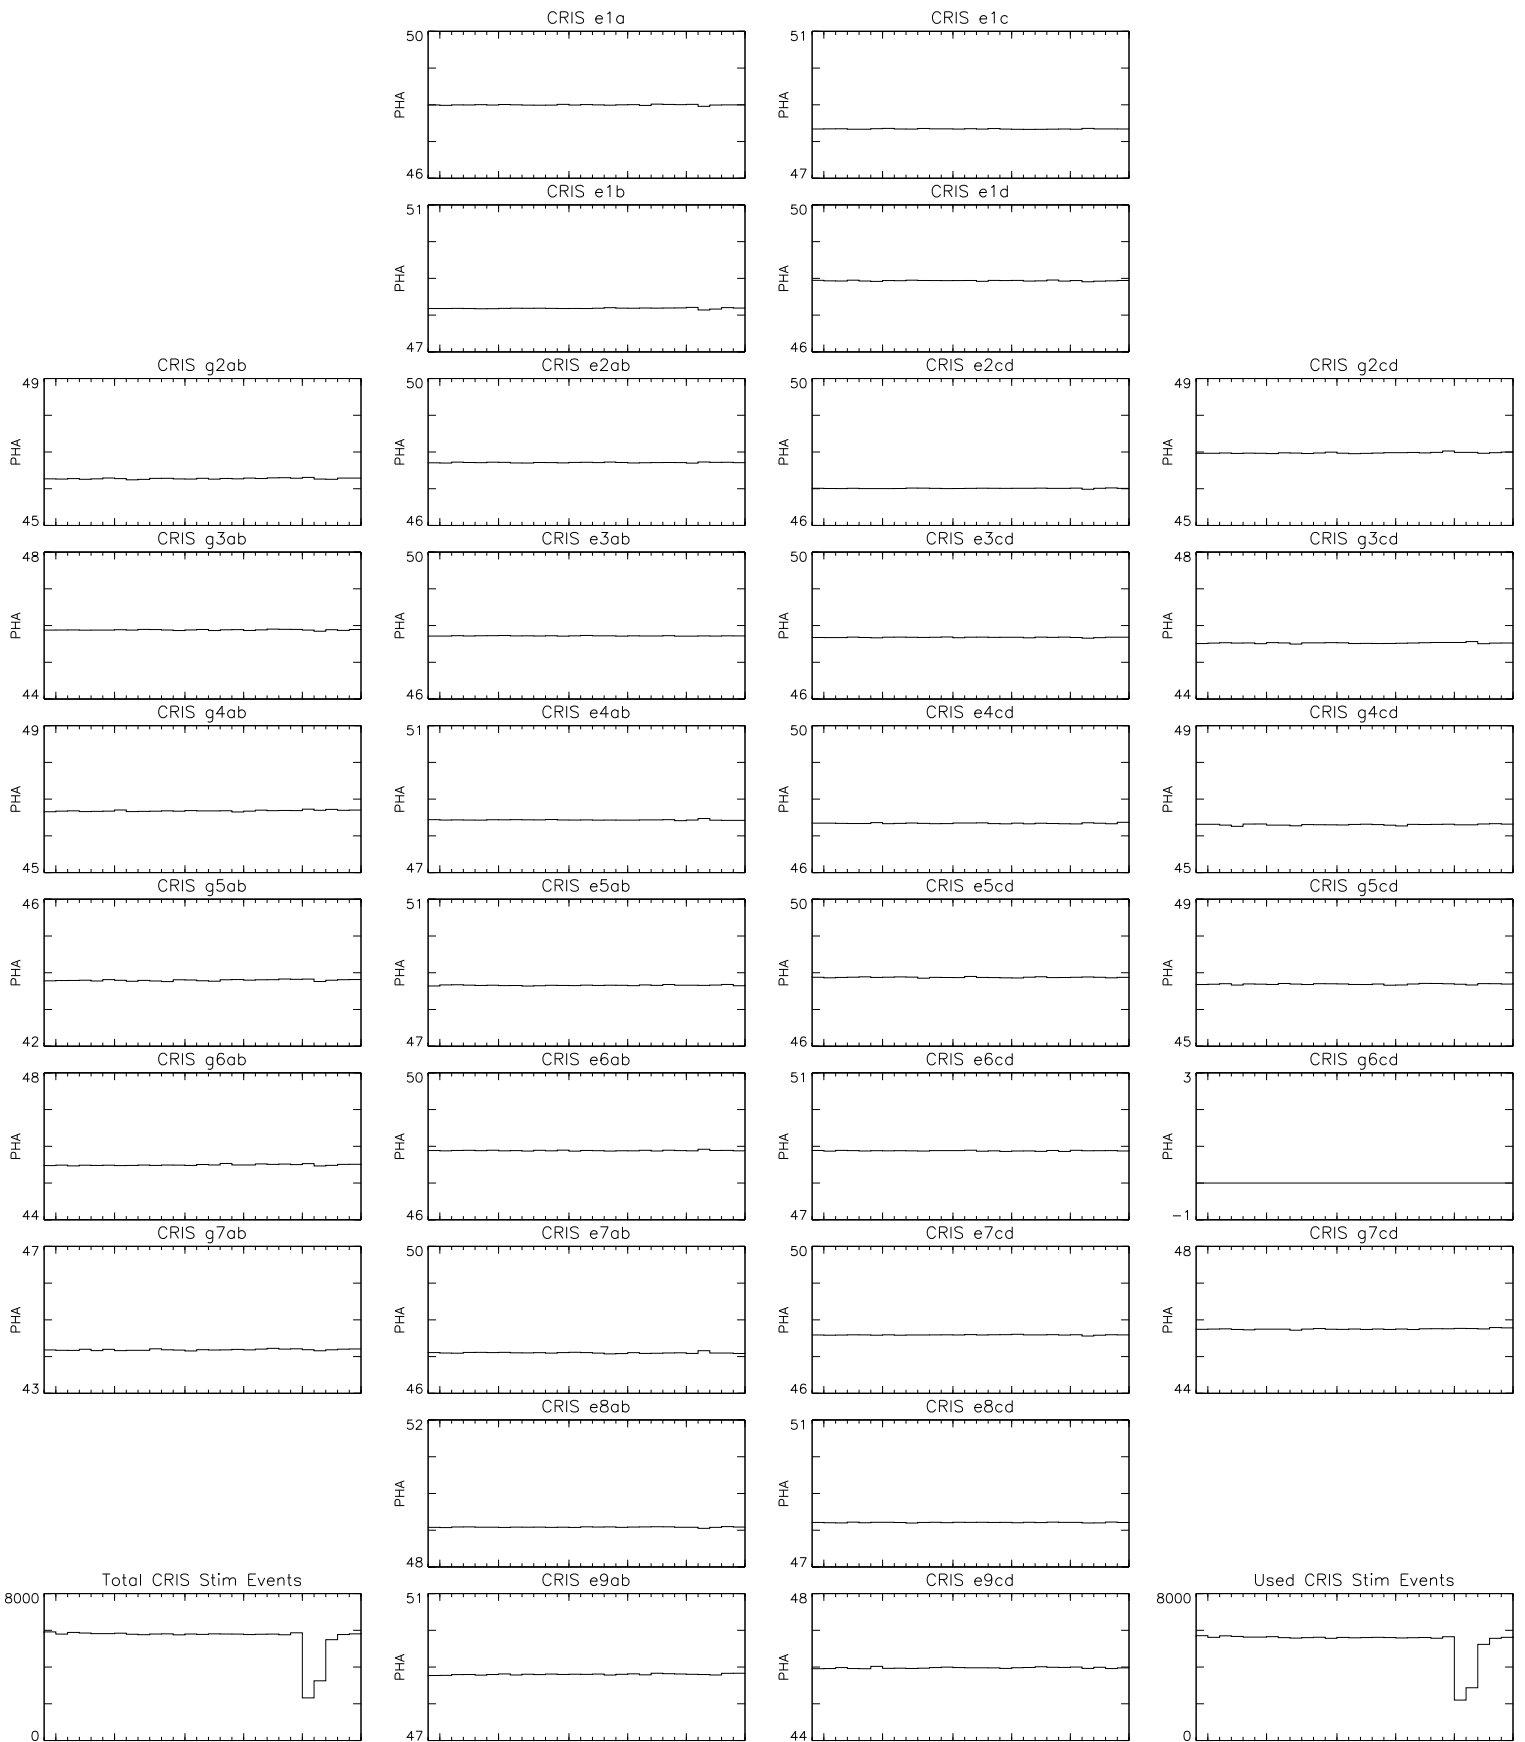

Bartels Rotation 2451
 Stim events – Daily fitted slope
 (20-Mar-2013 thru 15-Apr-2013) (079/2013 thru 105/2013)

Bartels Rotation 2451
 Stim events – Daily fitted offset
 (20-Mar-2013 thru 15-Apr-2013) (079/2013 thru 105/2013)

21 26 Apr 1 6 11 16
 time (20-Mar-2013 to 16-Apr-2013)