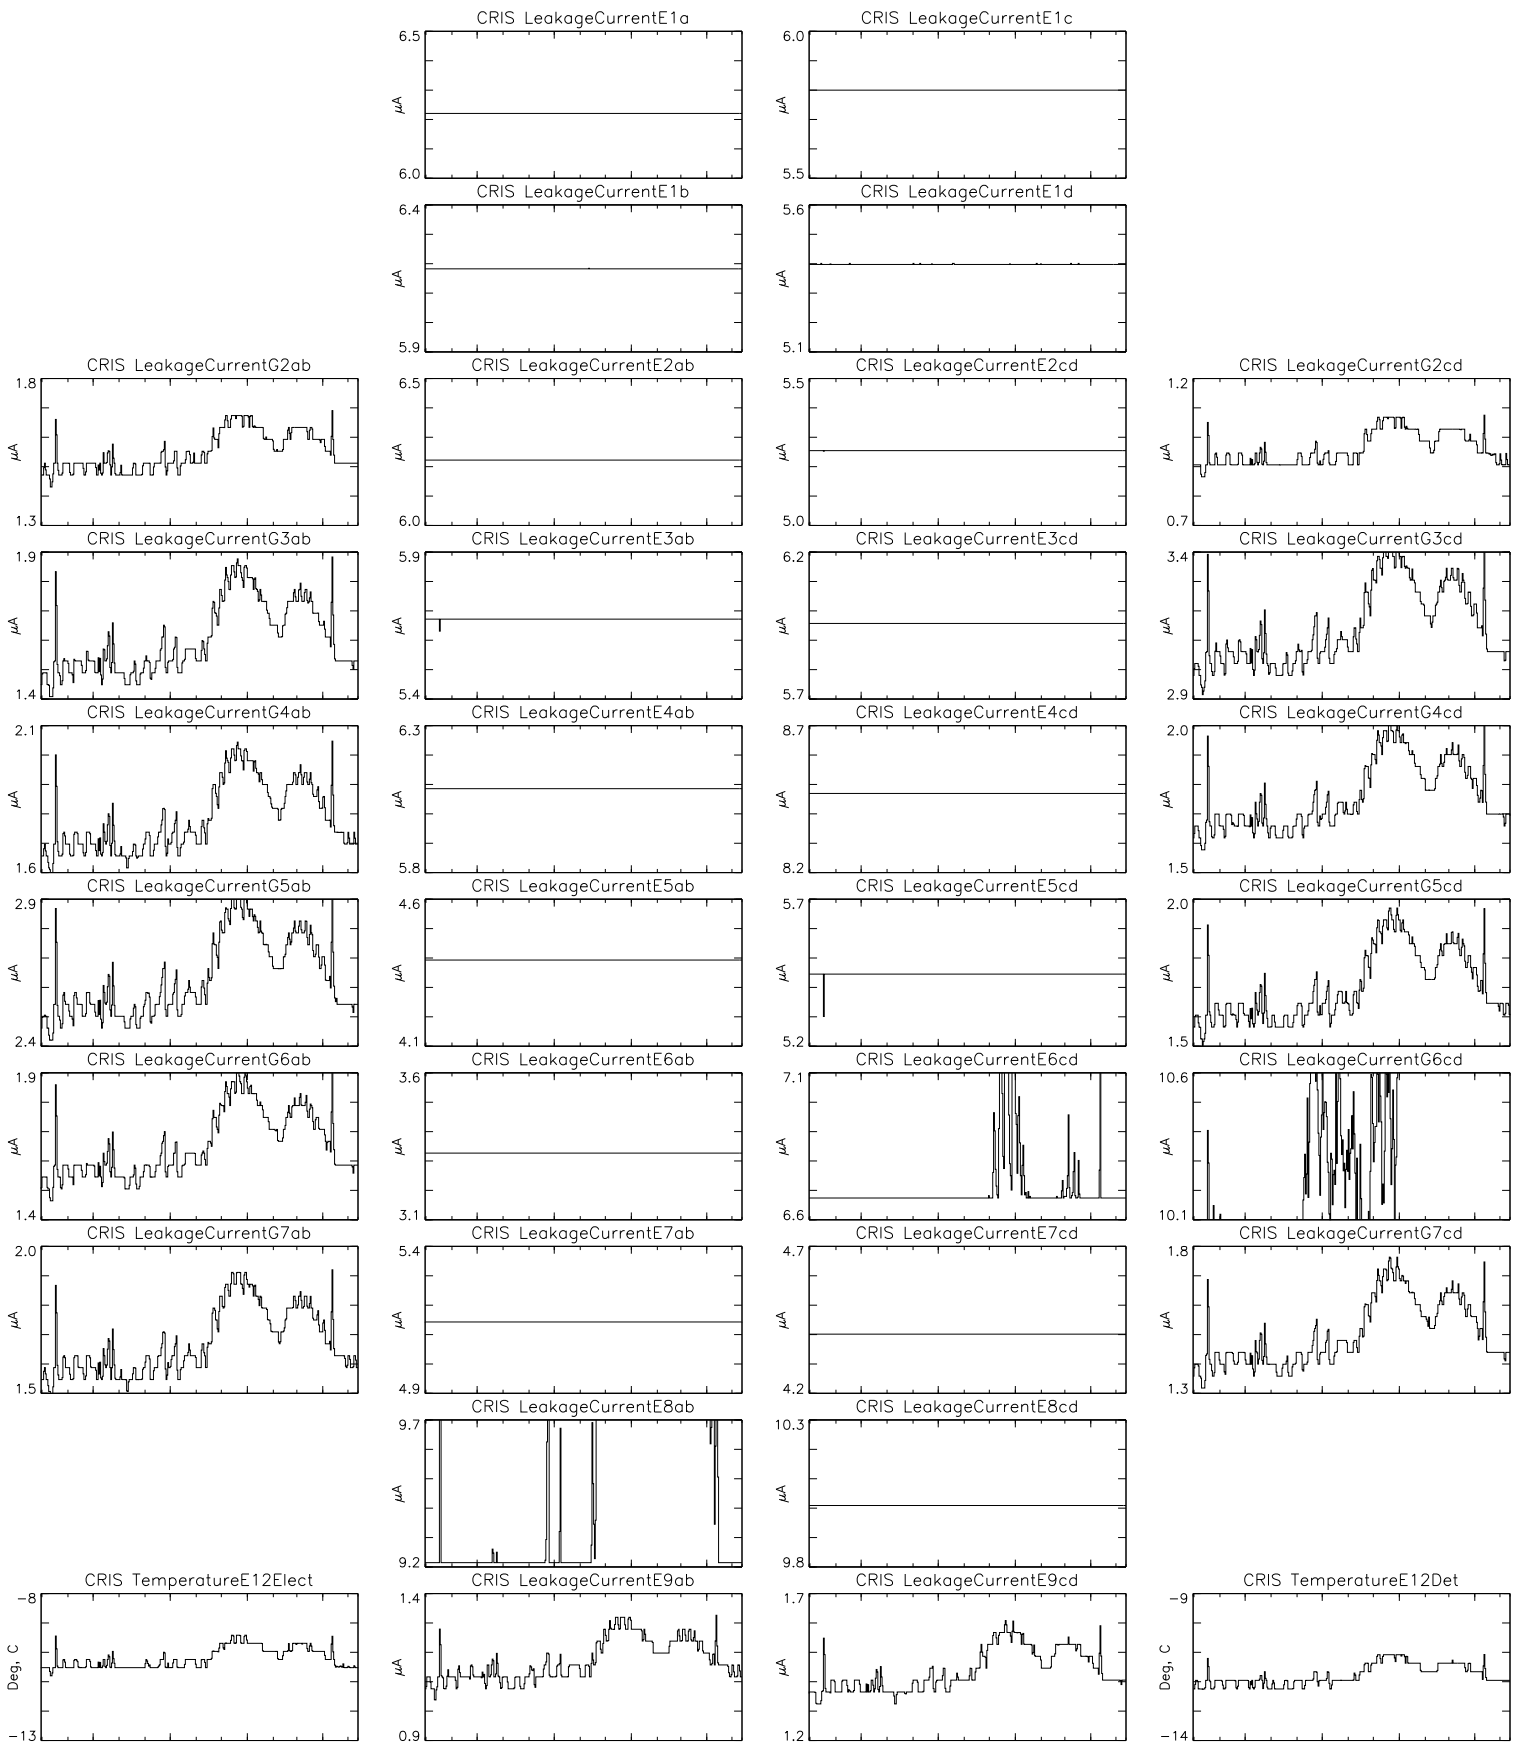

Bartels Rotation 2439-2452 – Daily Averages  
 (30-Apr-2012 thru 12-May-2013)  
 (121/2012 thru 132/2013)

Jul Oct Jan Apr  
 time (30-Apr-2012 to 13-May-2013)

Bartels Rotation 2439-2452 – Daily Averages  
 (30-Apr-2012 thru 12-May-2013)  
 (121/2012 thru 132/2013)

Jul Oct Jan Apr  
 time (30-Apr-2012 to 13-May-2013)

Bartels Rotation 2439-2452 – Daily Averages  
 (30-Apr-2012 thru 12-May-2013)  
 (121/2012 thru 132/2013)

Jul Oct Jan Apr  
 time (30-Apr-2012 to 13-May-2013)

# Bartels Rotation 2439–2452 – Daily Averages (30–Apr–2012 thru 12–May–2013) (121/2012 thru 132/2013)