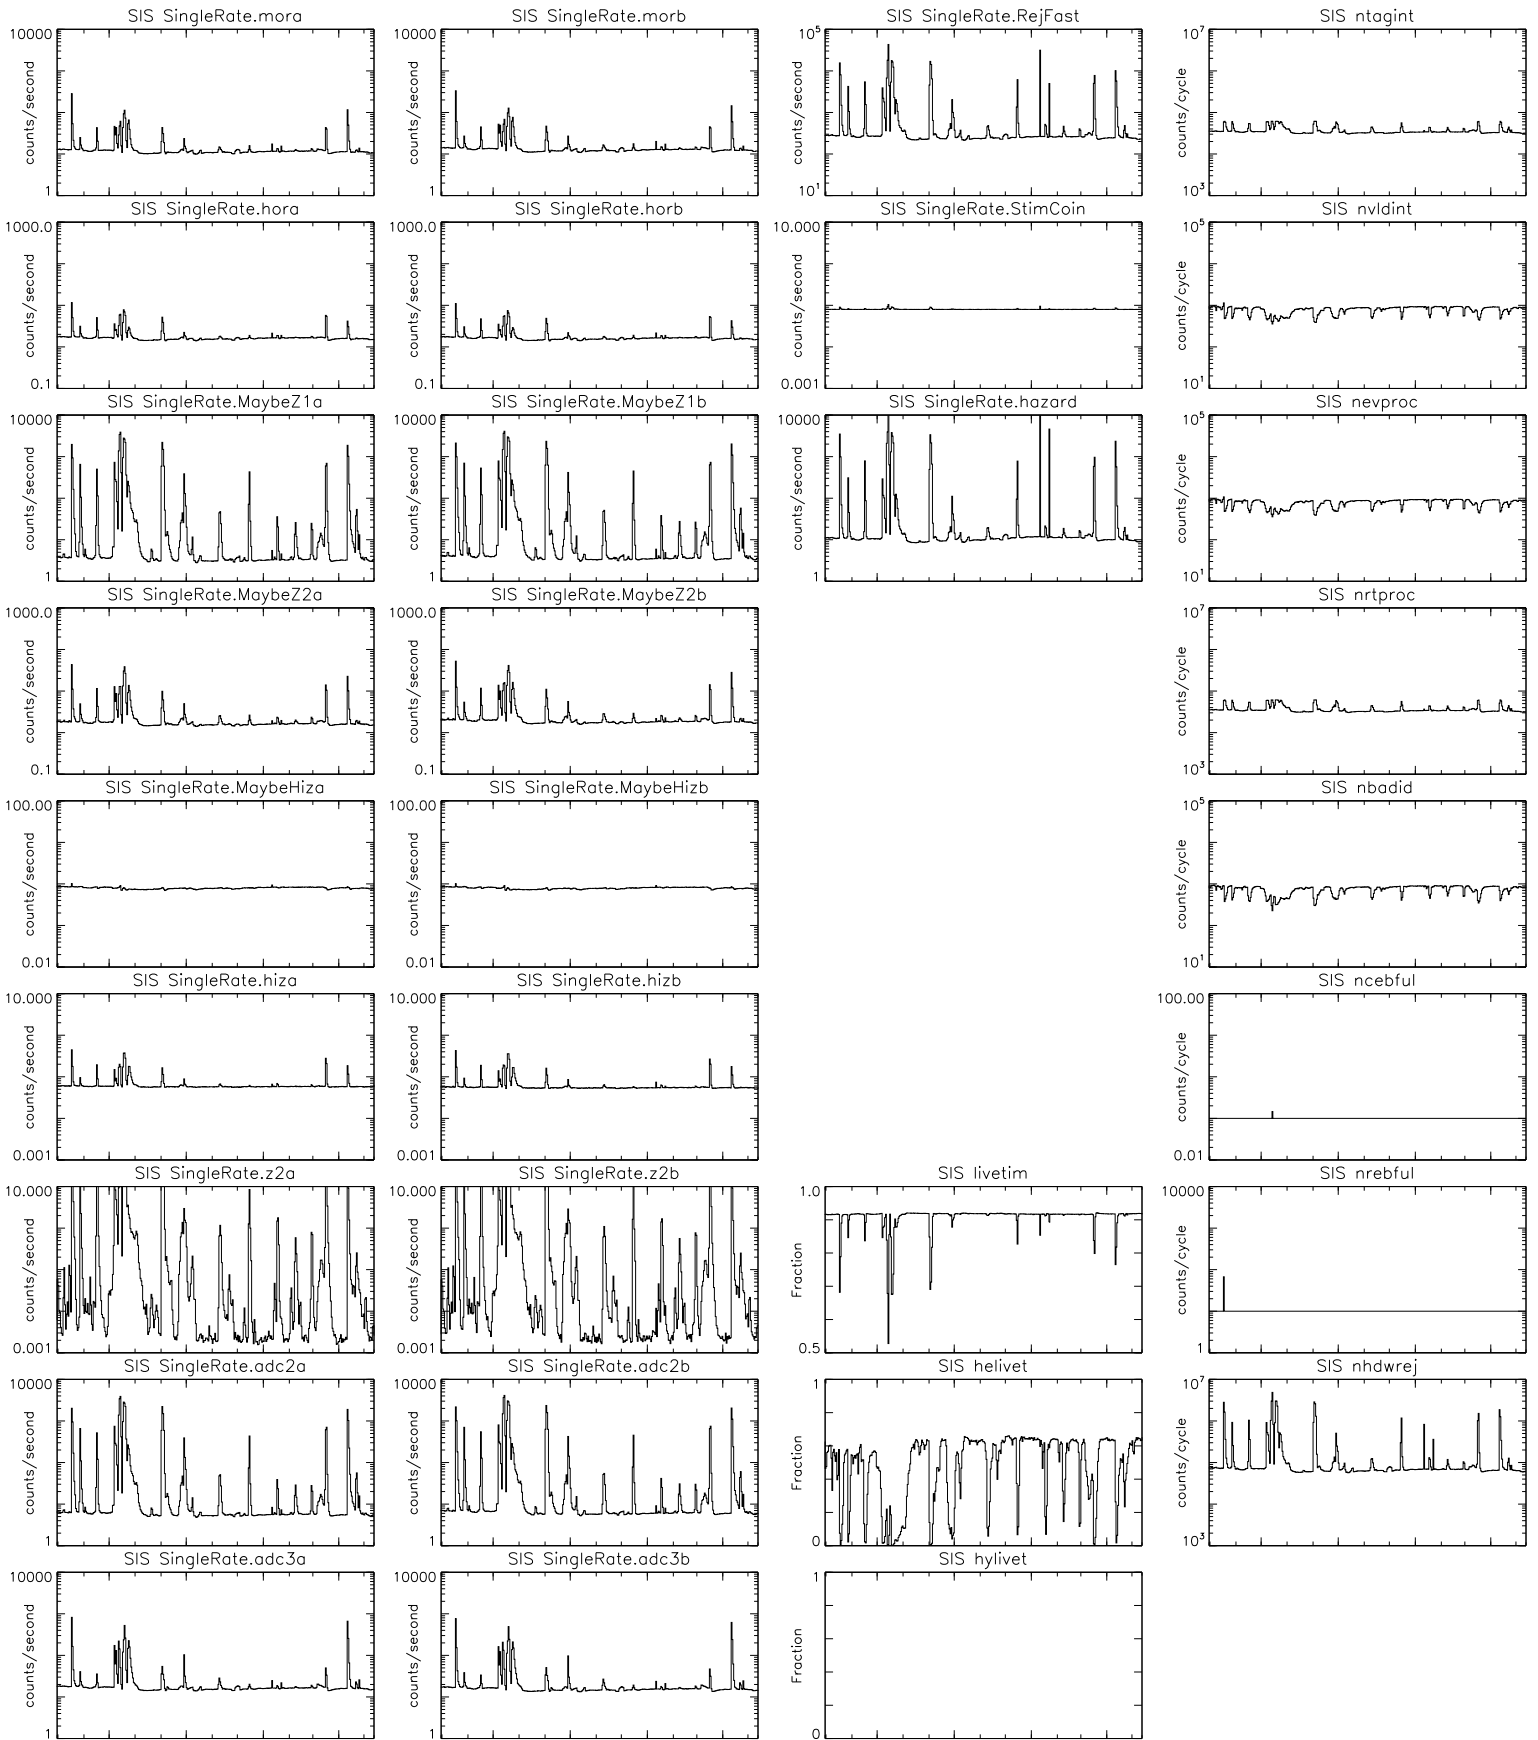

Bartels Rotation 2439-2452 – Daily Averages (30-Apr-2012 thru 12-May-2013) (121/2012 thru 132/2013)

Bartels Rotation 2439-2452 – Daily Averages
(30-Apr-2012 thru 12-May-2013)
(121/2012 thru 132/2013)

Bartels Rotation 2439-2452 – Daily Averages
 (30-Apr-2012 thru 12-May-2013)
 (121/2012 thru 132/2013)

Jul Oct Jan Apr
 time (30-Apr-2012 to 13-May-2013)