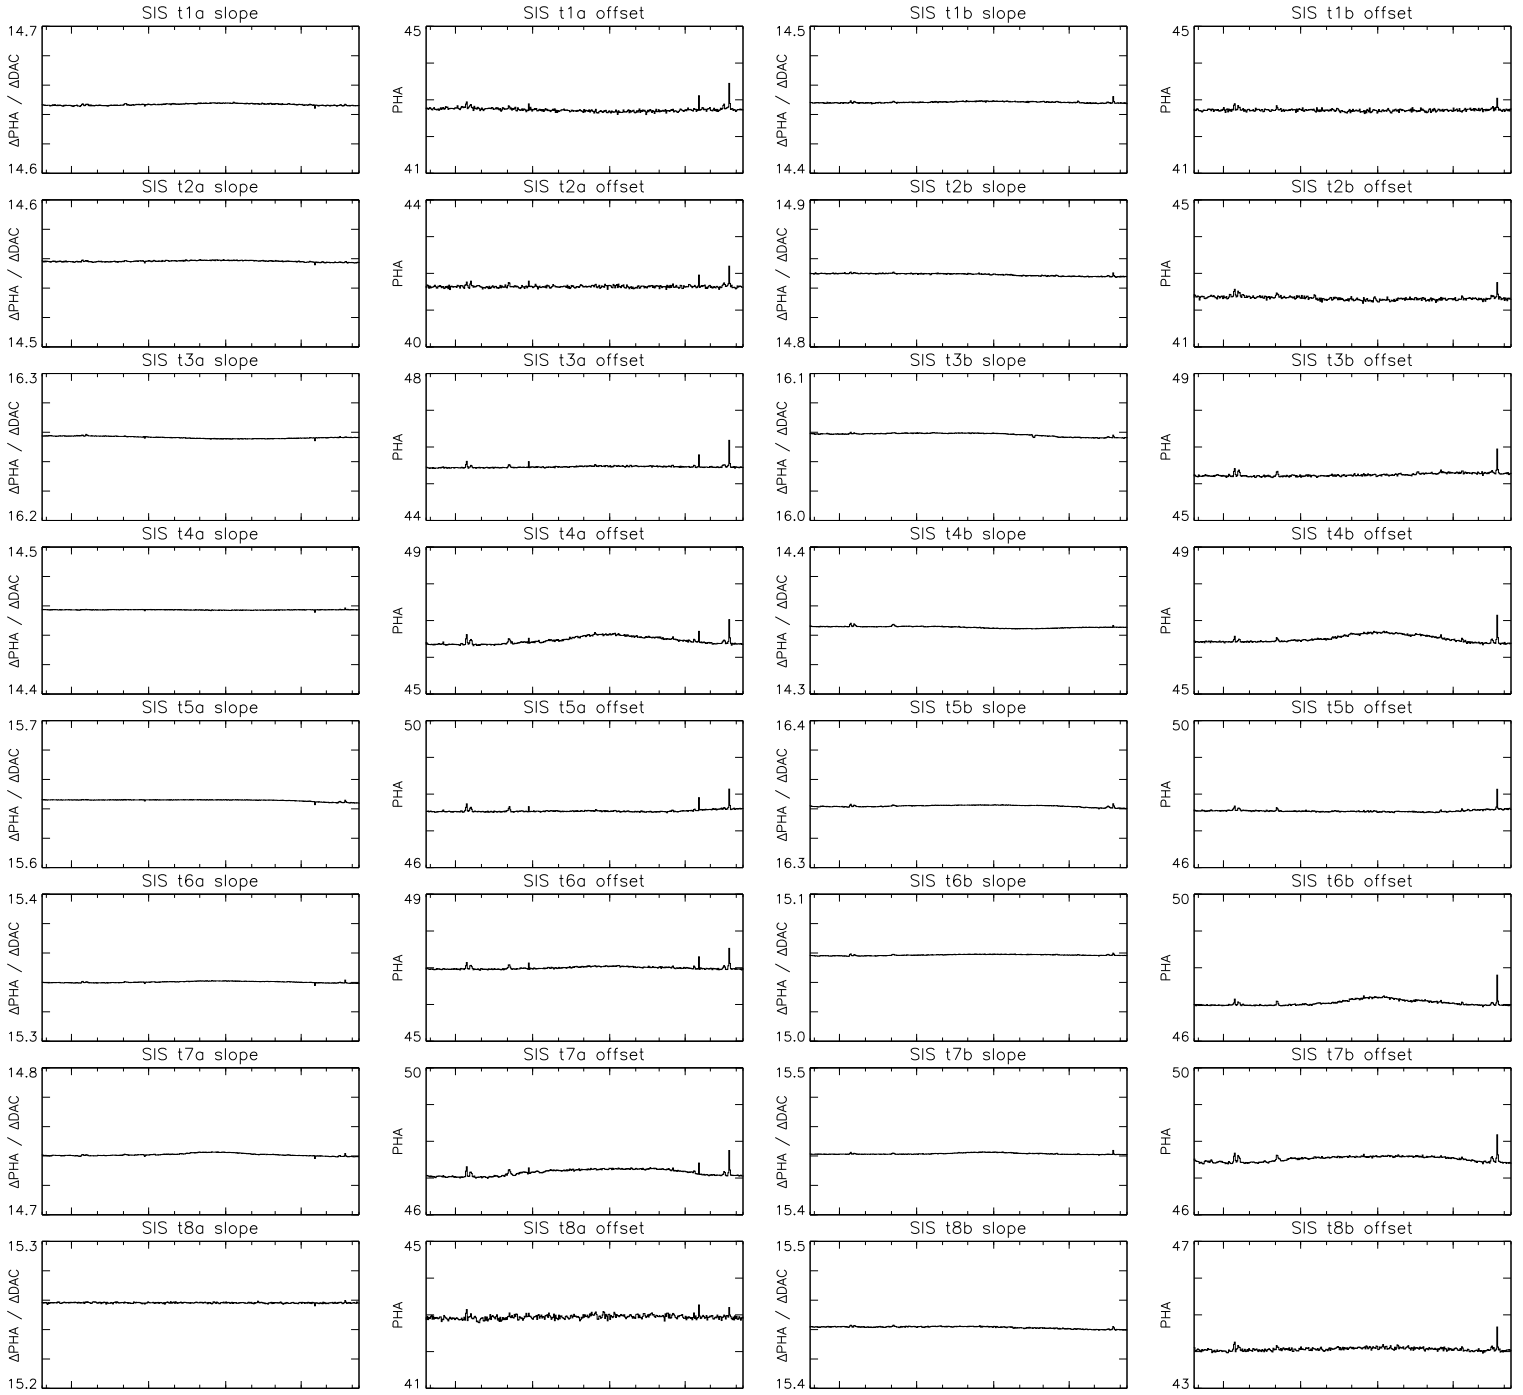

Bartels Rotation 2440–2453  
 Stim events – Daily fitted slope & offset  
 (27–May–2012 thru 08–Jun–2013) (148/2012 thru 159/2013)

Jul
Oct
Jan
Apr

time (27–May–2012 to 09–Jun–2013)