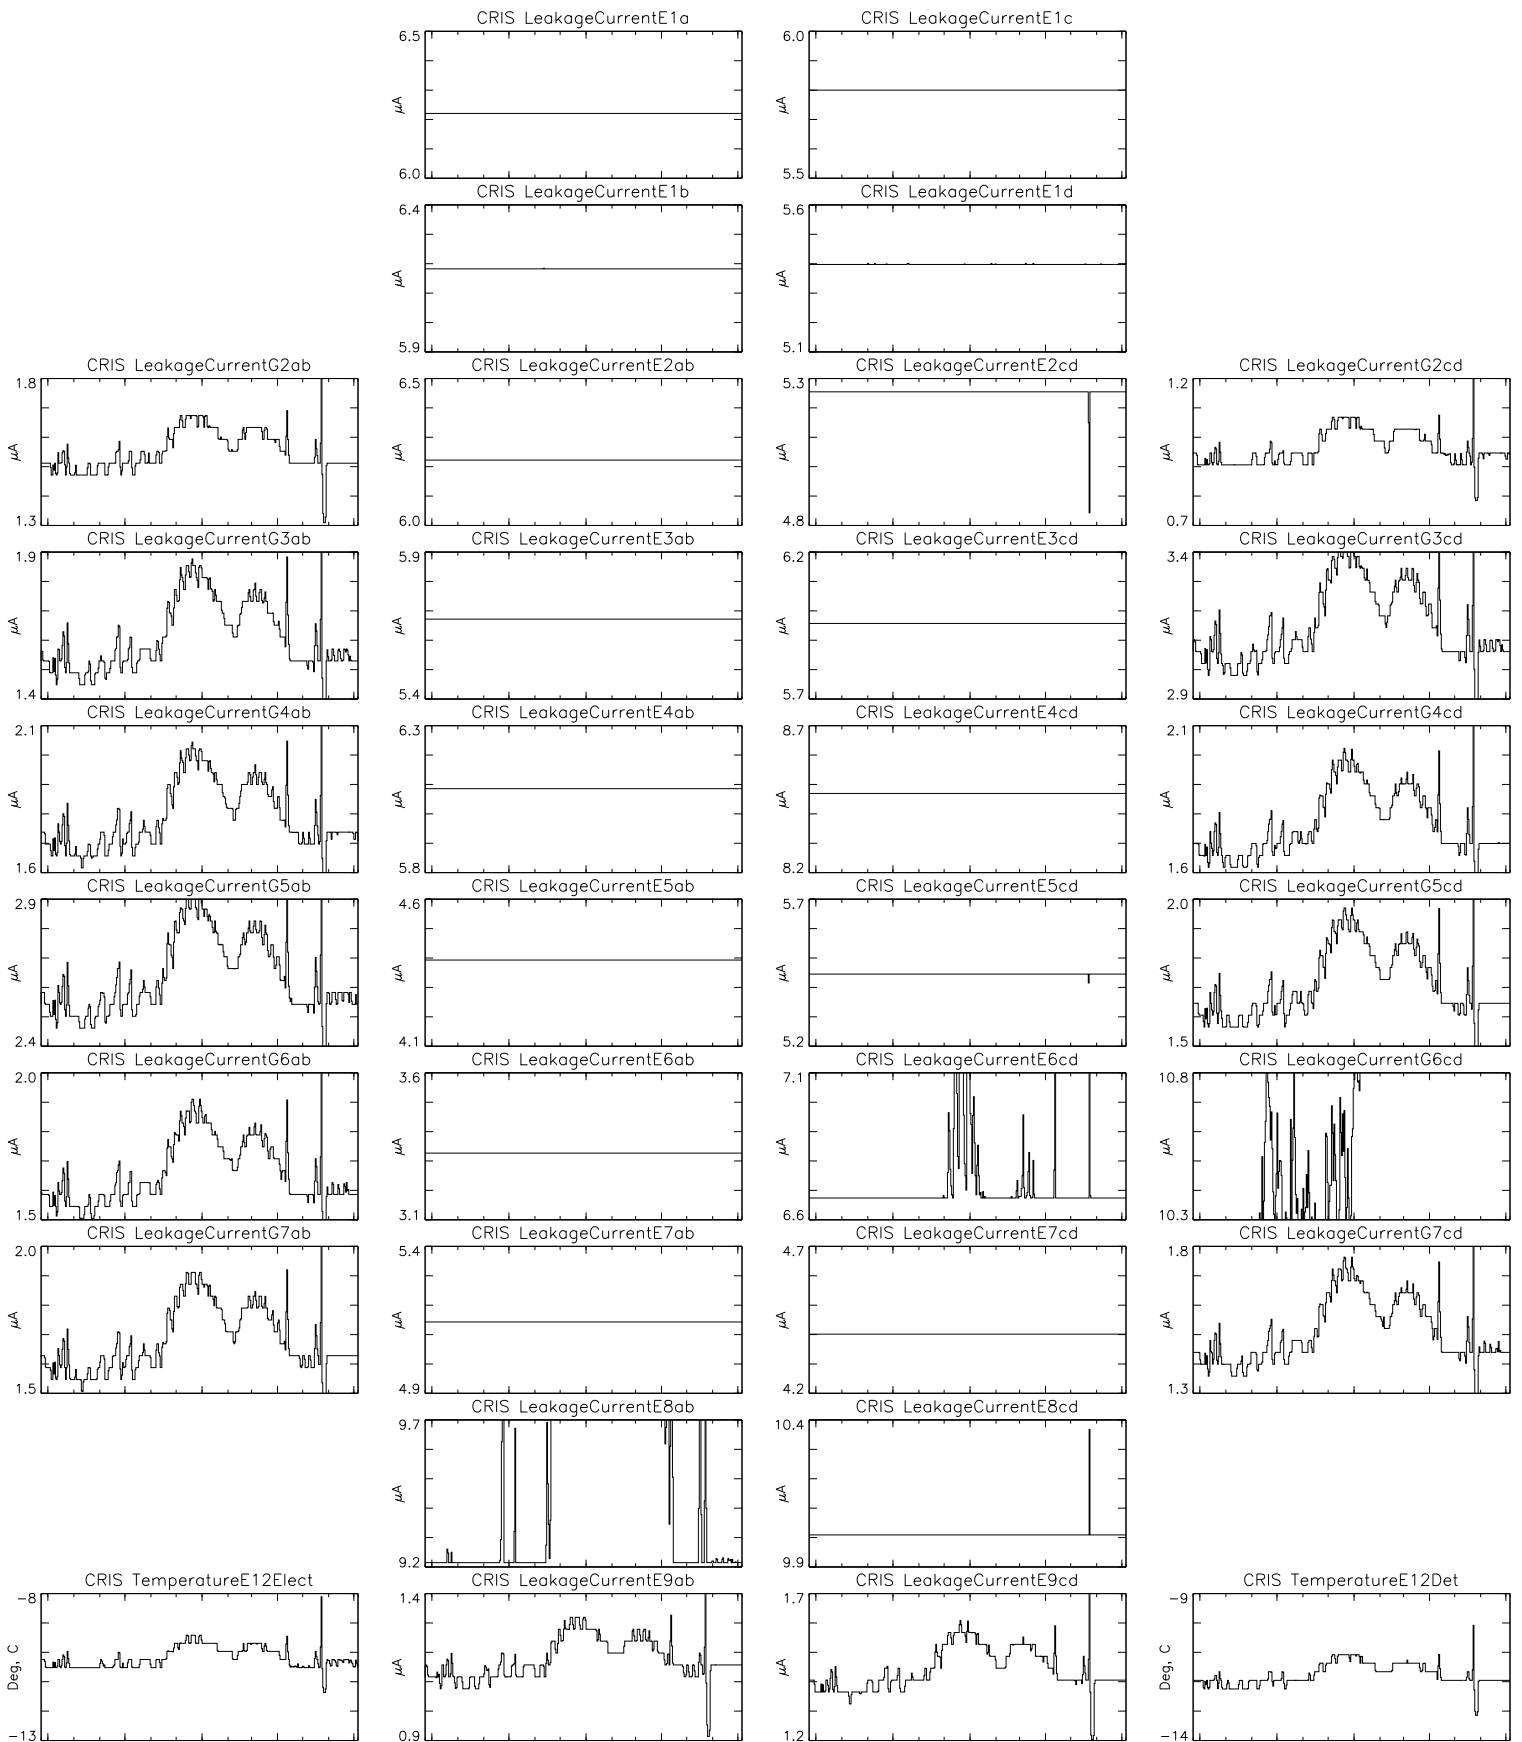

Bartels Rotation 2441-2454 – Daily Averages
 (23-Jun-2012 thru 05-Jul-2013)
 (175/2012 thru 186/2013)

Jul Oct Jan Apr Jul
 time (23-Jun-2012 to 06-Jul-2013)

Bartels Rotation 2441-2454 – Daily Averages
 (23-Jun-2012 thru 05-Jul-2013)
 (175/2012 thru 186/2013)

Jul Oct Jan Apr Jul
 time (23-Jun-2012 to 06-Jul-2013)

Bartels Rotation 2441-2454 – Daily Averages
(23-Jun-2012 thru 05-Jul-2013)
(175/2012 thru 186/2013)

Jul Oct Jan Apr Jul
time (23-Jun-2012 to 06-Jul-2013)

Bartels Rotation 2441-2454 – Daily Averages
 (23-Jun-2012 thru 05-Jul-2013)
 (175/2012 thru 186/2013)