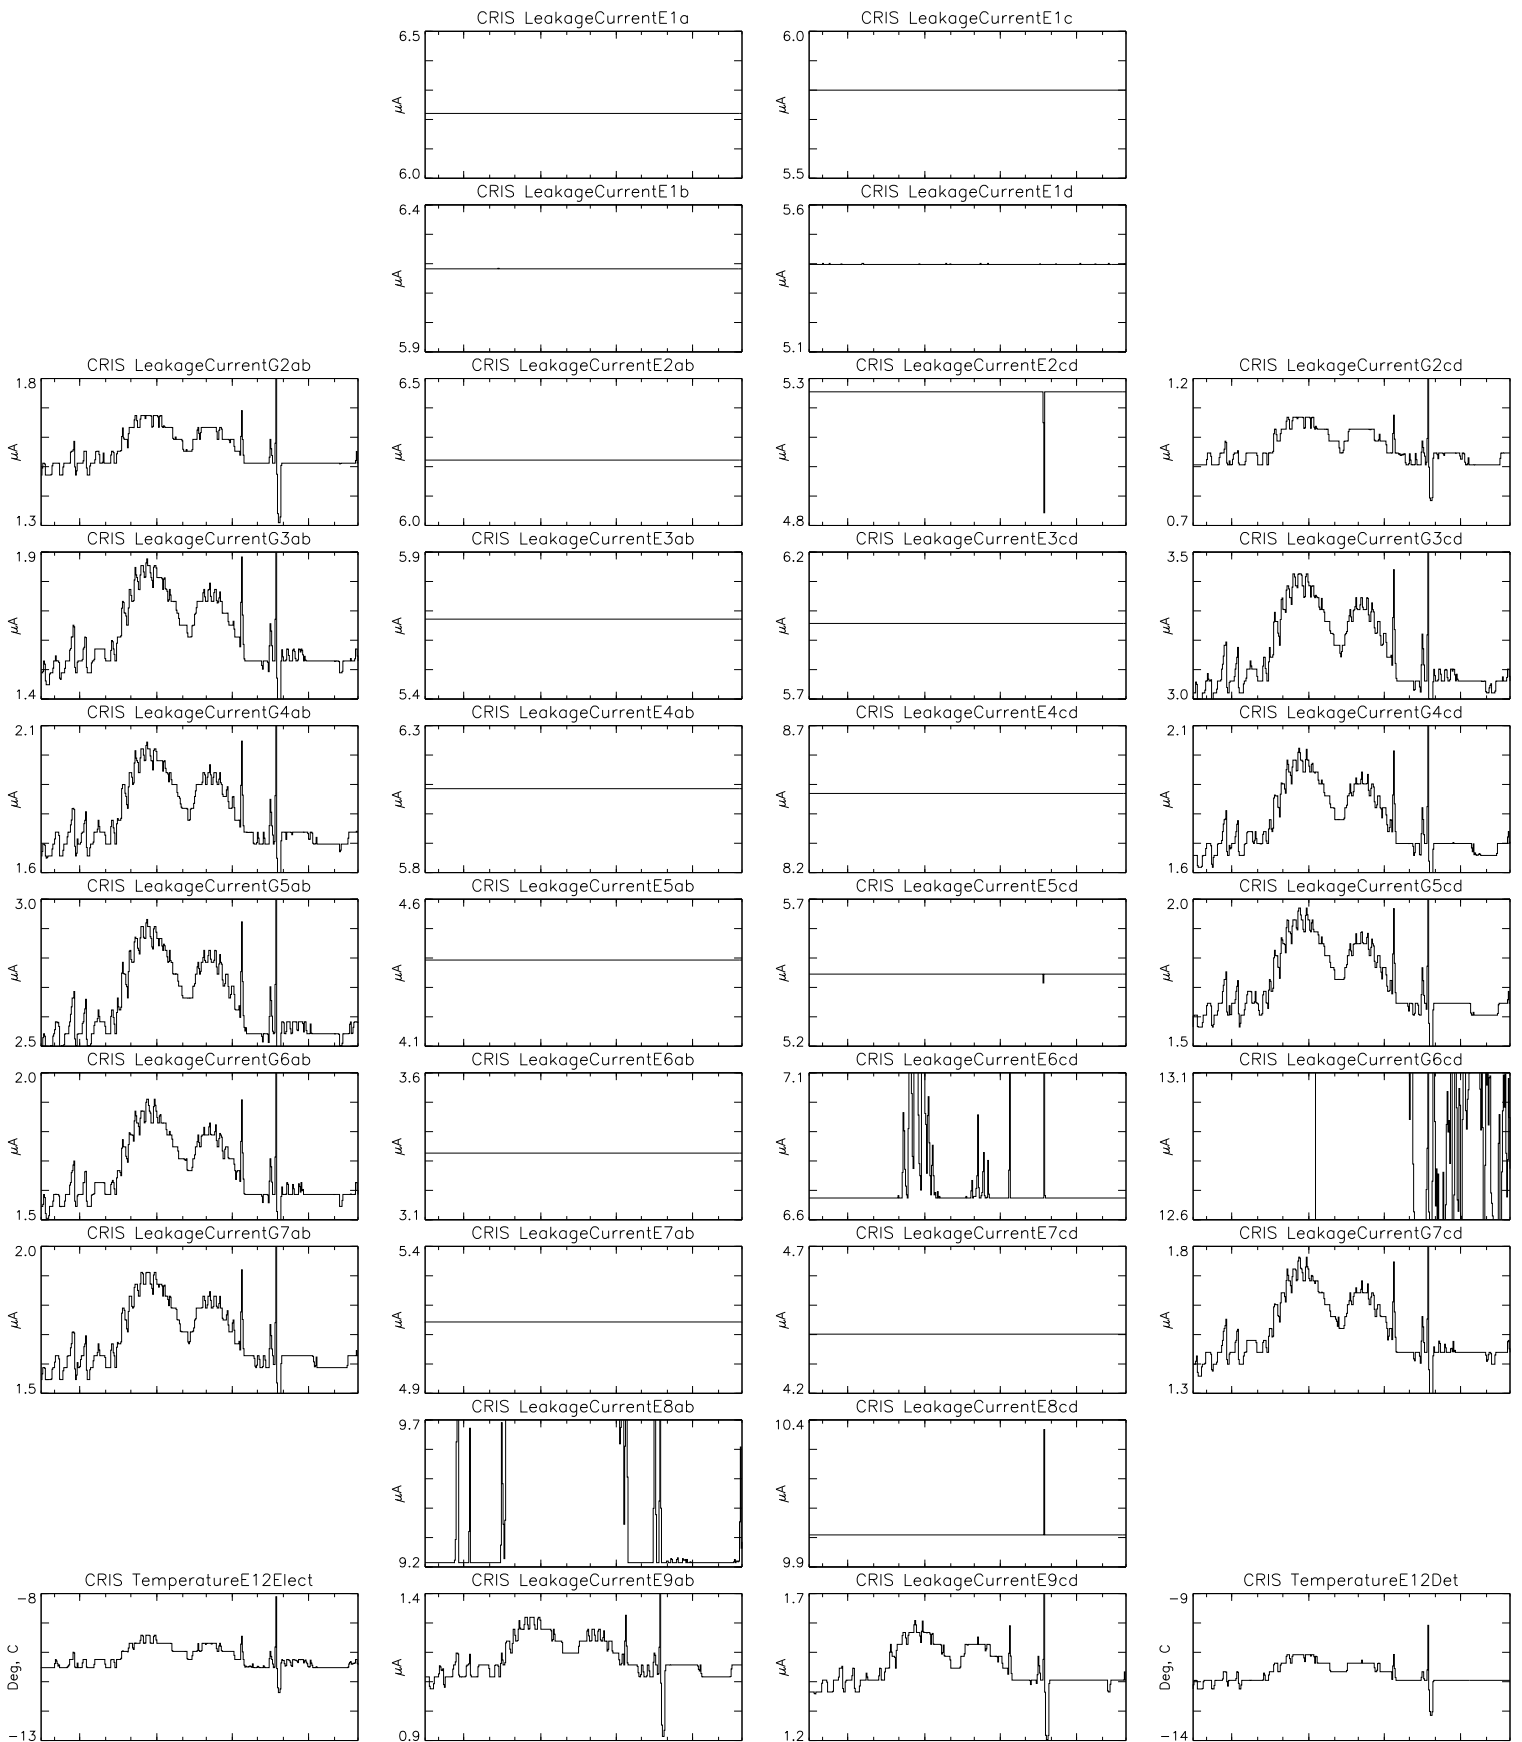

Bartels Rotation 2443-2456 – Daily Averages
 (16-Aug-2012 thru 28-Aug-2013)
 (229/2012 thru 240/2013)

Oct

Jan

Apr

Jul

time (16-Aug-2012 to 29-Aug-2013)

Bartels Rotation 2443-2456 – Daily Averages
 (16-Aug-2012 thru 28-Aug-2013)
 (229/2012 thru 240/2013)

Oct

Jan

Apr

Jul

time (16-Aug-2012 to 29-Aug-2013)

Bartels Rotation 2443-2456 – Daily Averages
(16-Aug-2012 thru 28-Aug-2013)
(229/2012 thru 240/2013)

Oct Jan Apr Jul
time (16-Aug-2012 to 29-Aug-2013)

Bartels Rotation 2443-2456 – Daily Averages (16-Aug-2012 thru 28-Aug-2013) (229/2012 thru 240/2013)