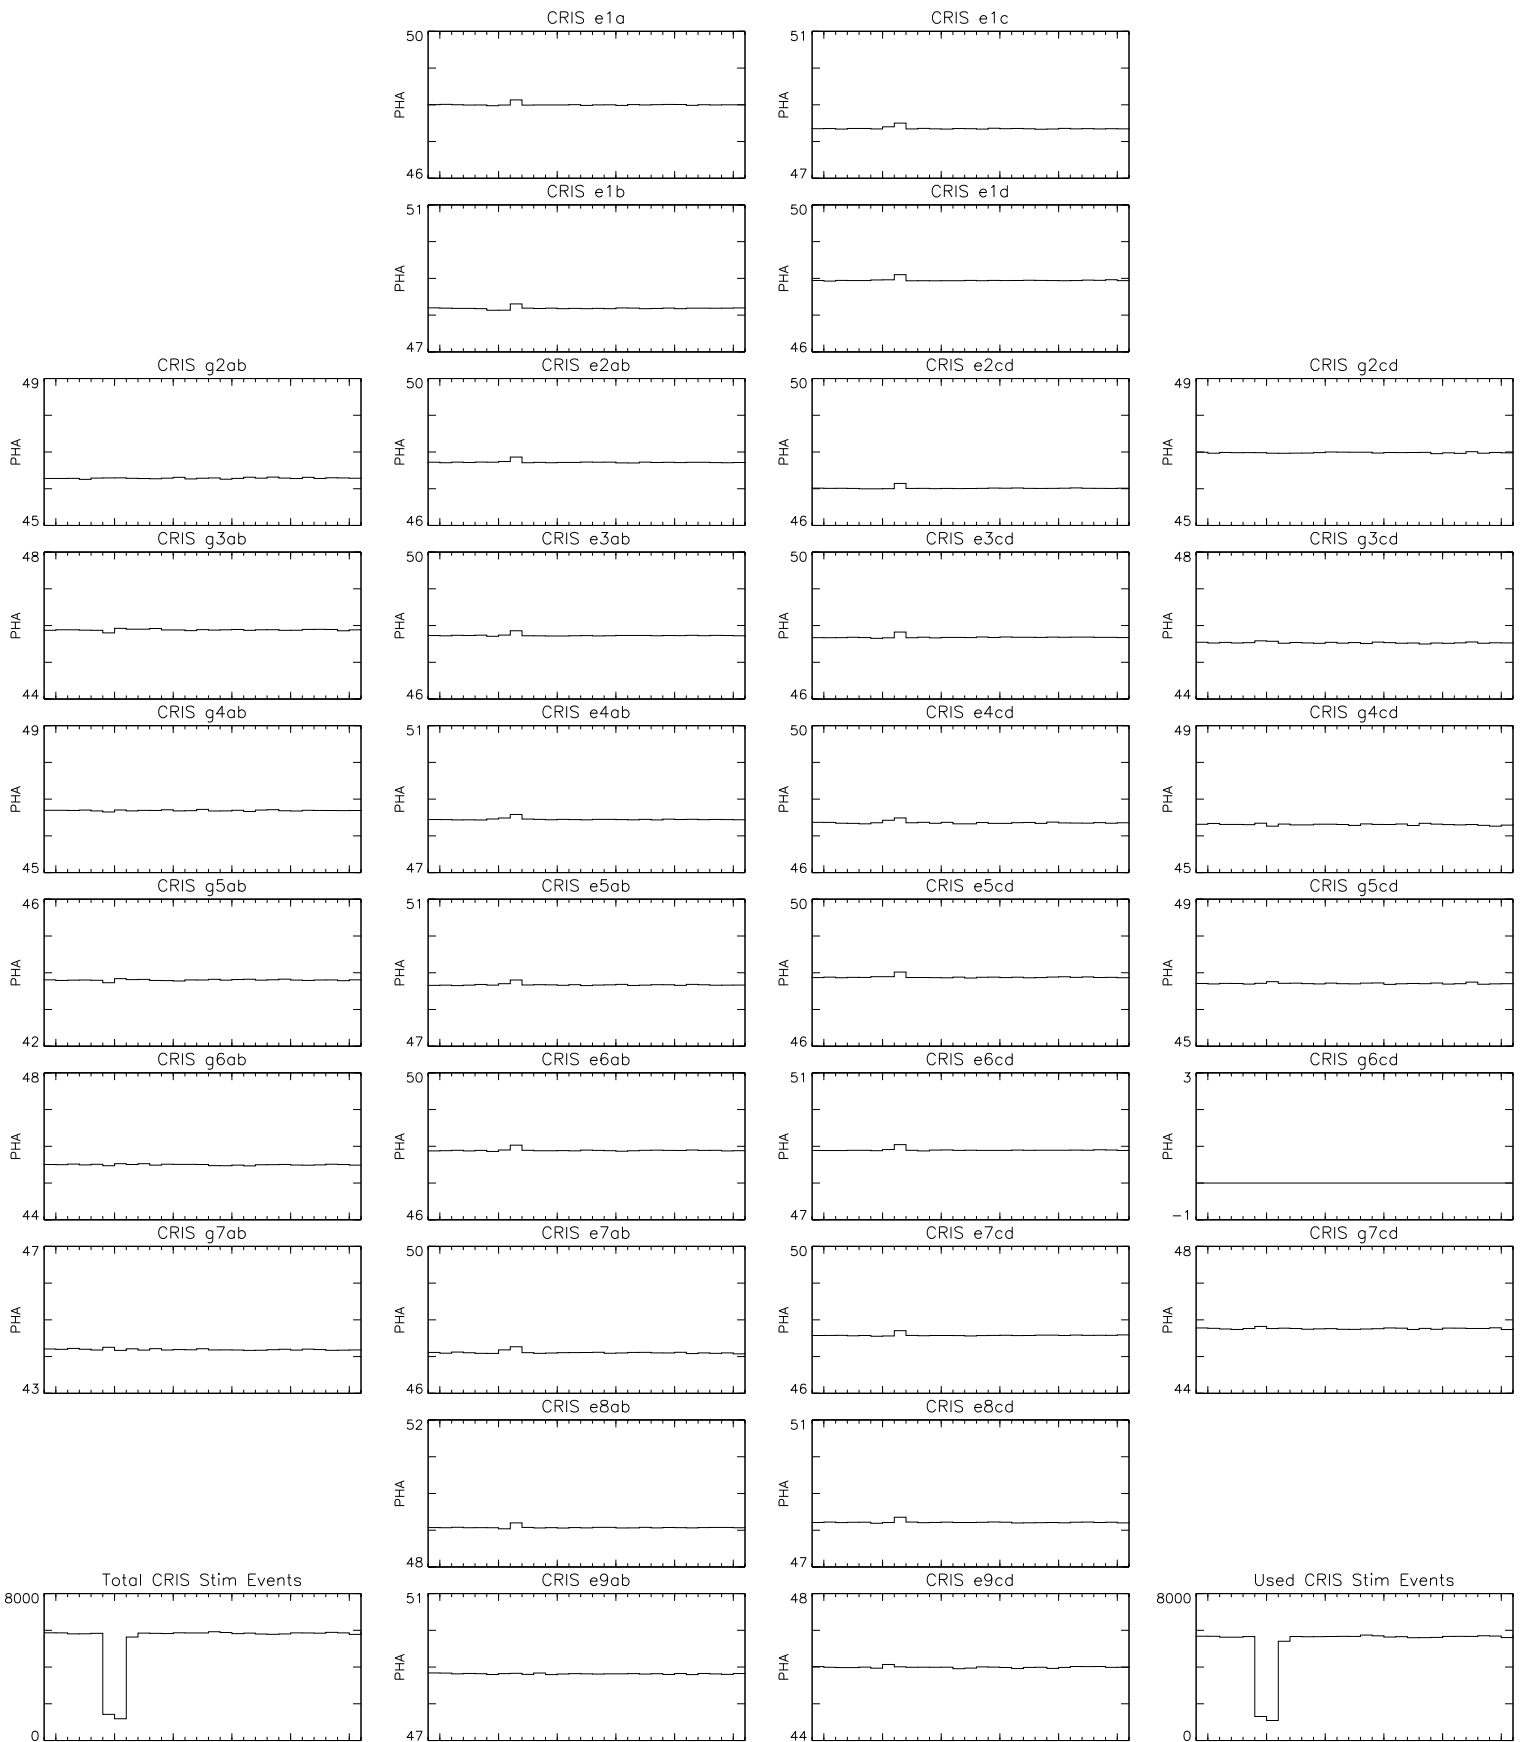

Bartels Rotation 2458
 Stim events – Daily fitted slope
 (25-Sep-2013 thru 21-Oct-2013) (268/2013 thru 294/2013)

Bartels Rotation 2458
 Stim events – Daily fitted offset
 (25-Sep-2013 thru 21-Oct-2013) (268/2013 thru 294/2013)

26

Oct 1

6

11

16

21

time (25-Sep-2013 to 22-Oct-2013)