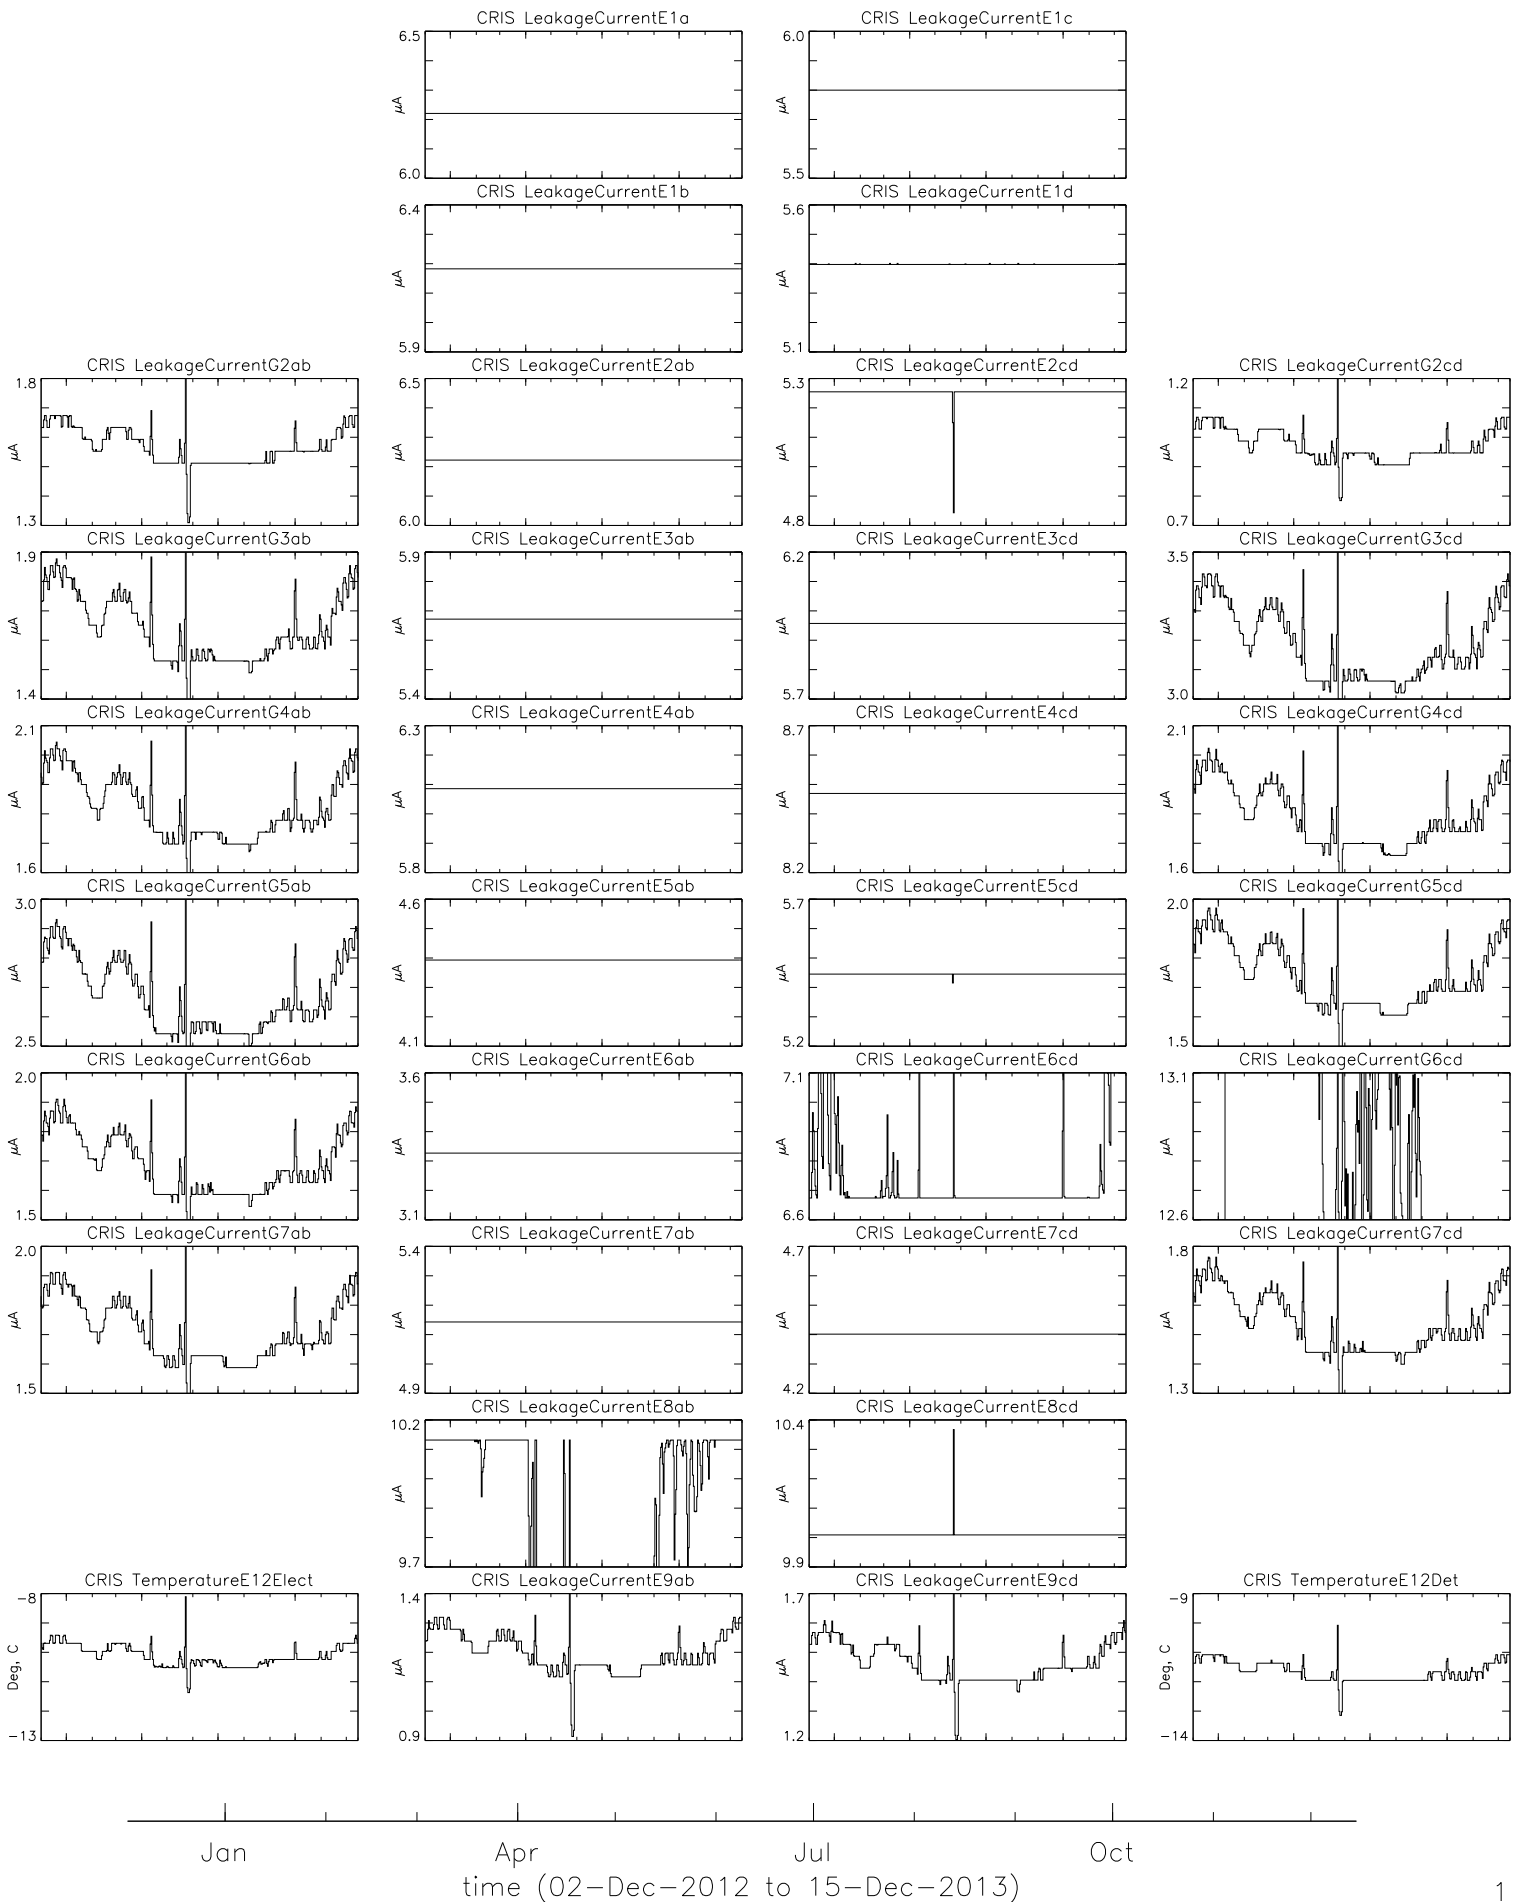

Bartels Rotation 2447-2460 – Daily Averages
 (02-Dec-2012 thru 14-Dec-2013)
 (337/2012 thru 348/2013)

Bartels Rotation 2447-2460 – Daily Averages
 (02-Dec-2012 thru 14-Dec-2013)
 (337/2012 thru 348/2013)

Jan Apr Jul Oct
 time (02-Dec-2012 to 15-Dec-2013)

Bartels Rotation 2447-2460 – Daily Averages
(02-Dec-2012 thru 14-Dec-2013)
(337/2012 thru 348/2013)

Jan

Apr

Jul

Oct

time (02-Dec-2012 to 15-Dec-2013)

Bartels Rotation 2447-2460 – Daily Averages
 (02-Dec-2012 thru 14-Dec-2013)
 (337/2012 thru 348/2013)

Jan

Apr

Jul

Oct

time (02-Dec-2012 to 15-Dec-2013)