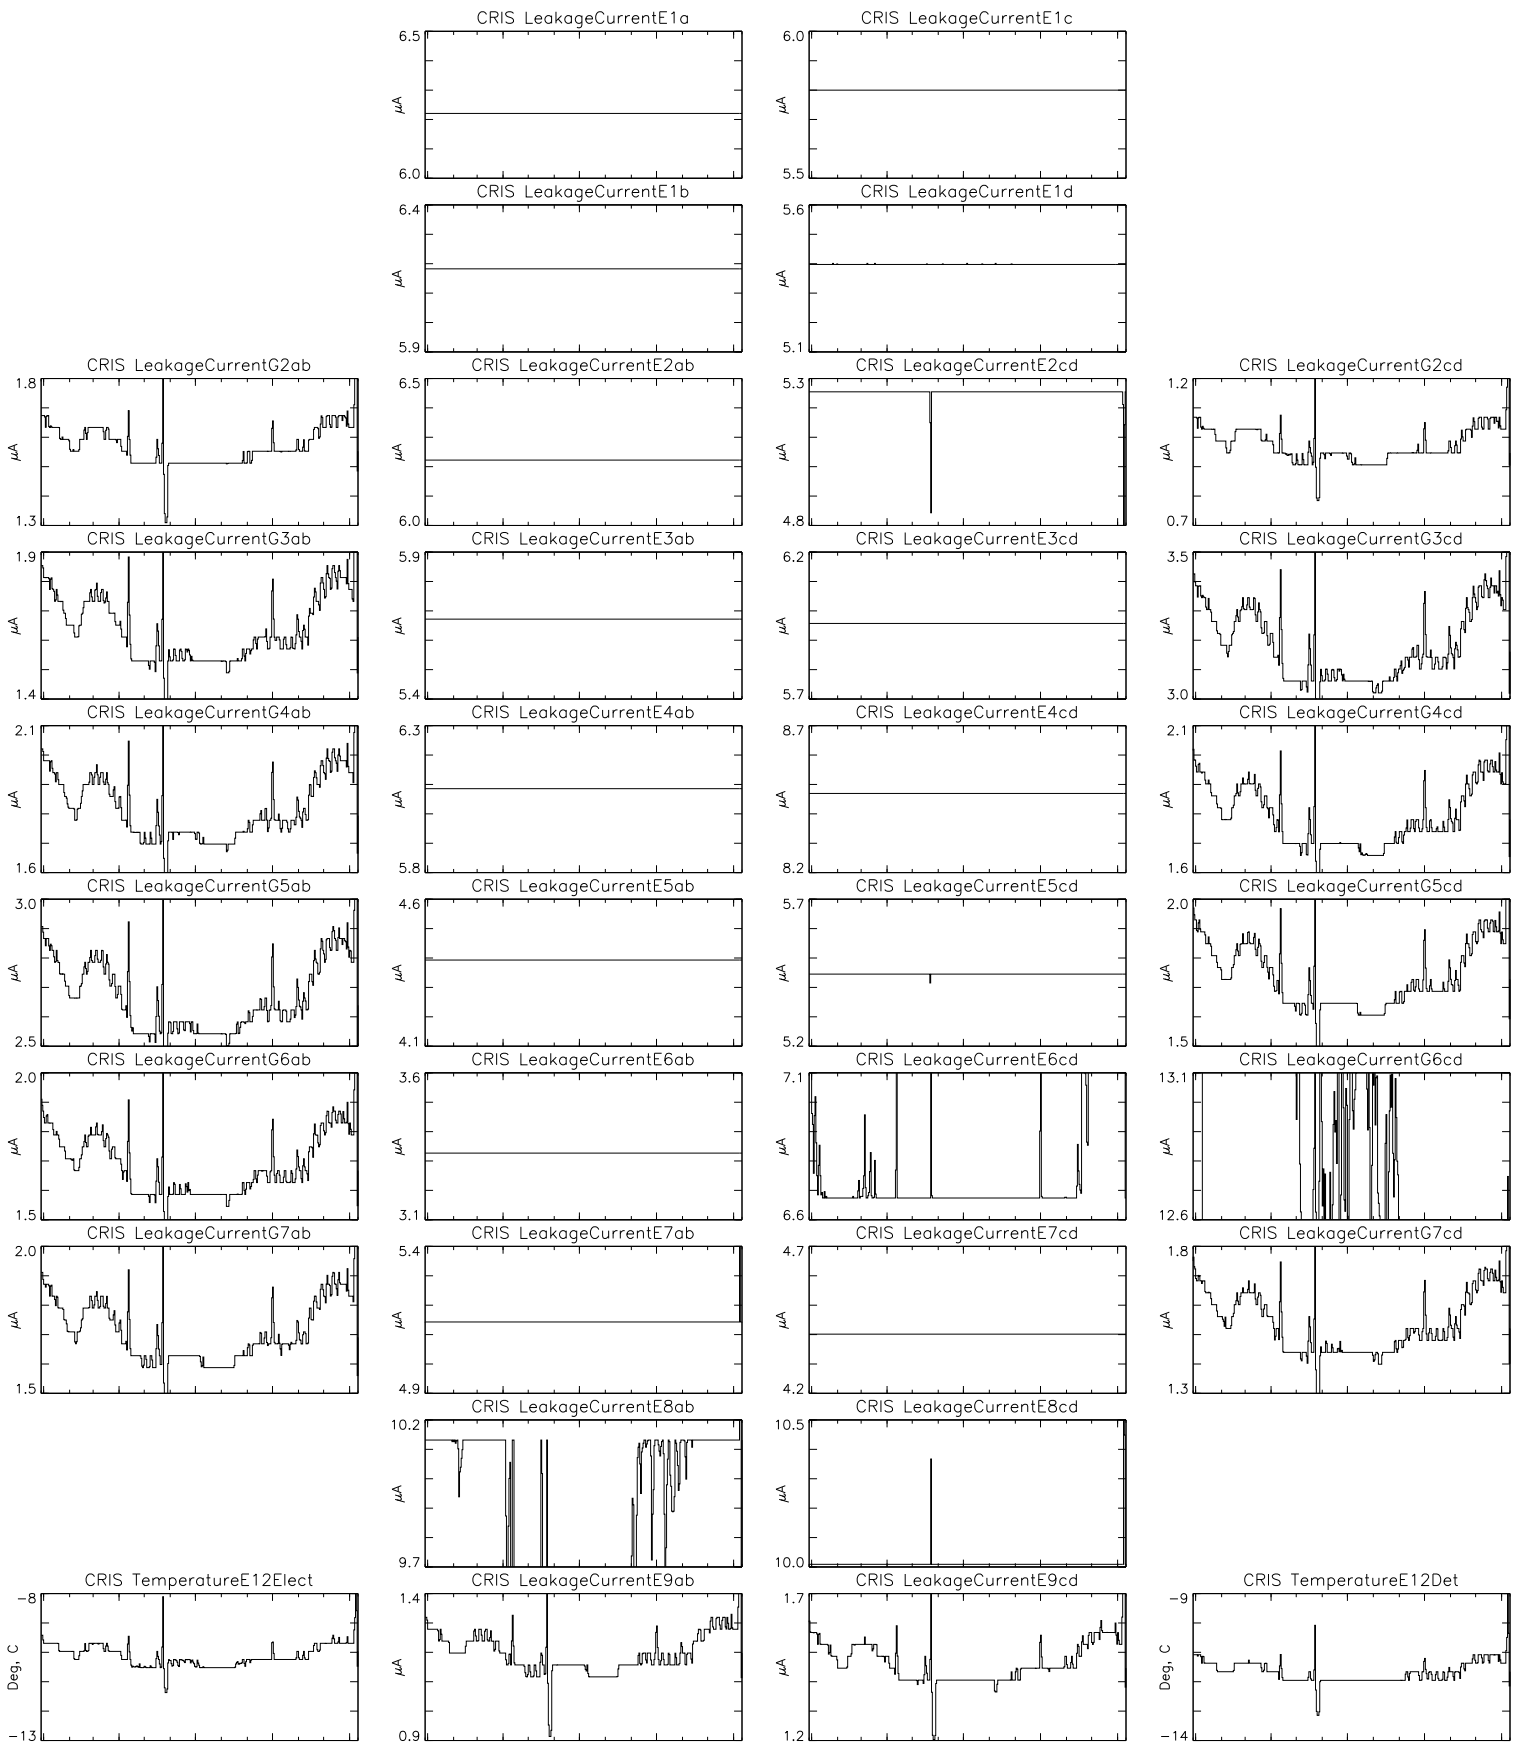

Bartels Rotation 2448-2461 – Daily Averages
 (29-Dec-2012 thru 10-Jan-2014)
 (364/2012 thru 010/2014)

Jan Apr Jul Oct Jan
 time (29-Dec-2012 to 11-Jan-2014)

Bartels Rotation 2448-2461 – Daily Averages
 (29-Dec-2012 thru 10-Jan-2014)
 (364/2012 thru 010/2014)

Jan Apr Jul Oct Jan
 time (29-Dec-2012 to 11-Jan-2014)

Bartels Rotation 2448-2461 – Daily Averages
(29-Dec-2012 thru 10-Jan-2014)
(364/2012 thru 010/2014)

Jan Apr Jul Oct Jan
time (29-Dec-2012 to 11-Jan-2014)

Bartels Rotation 2448-2461 – Daily Averages
 (29-Dec-2012 thru 10-Jan-2014)
 (364/2012 thru 010/2014)