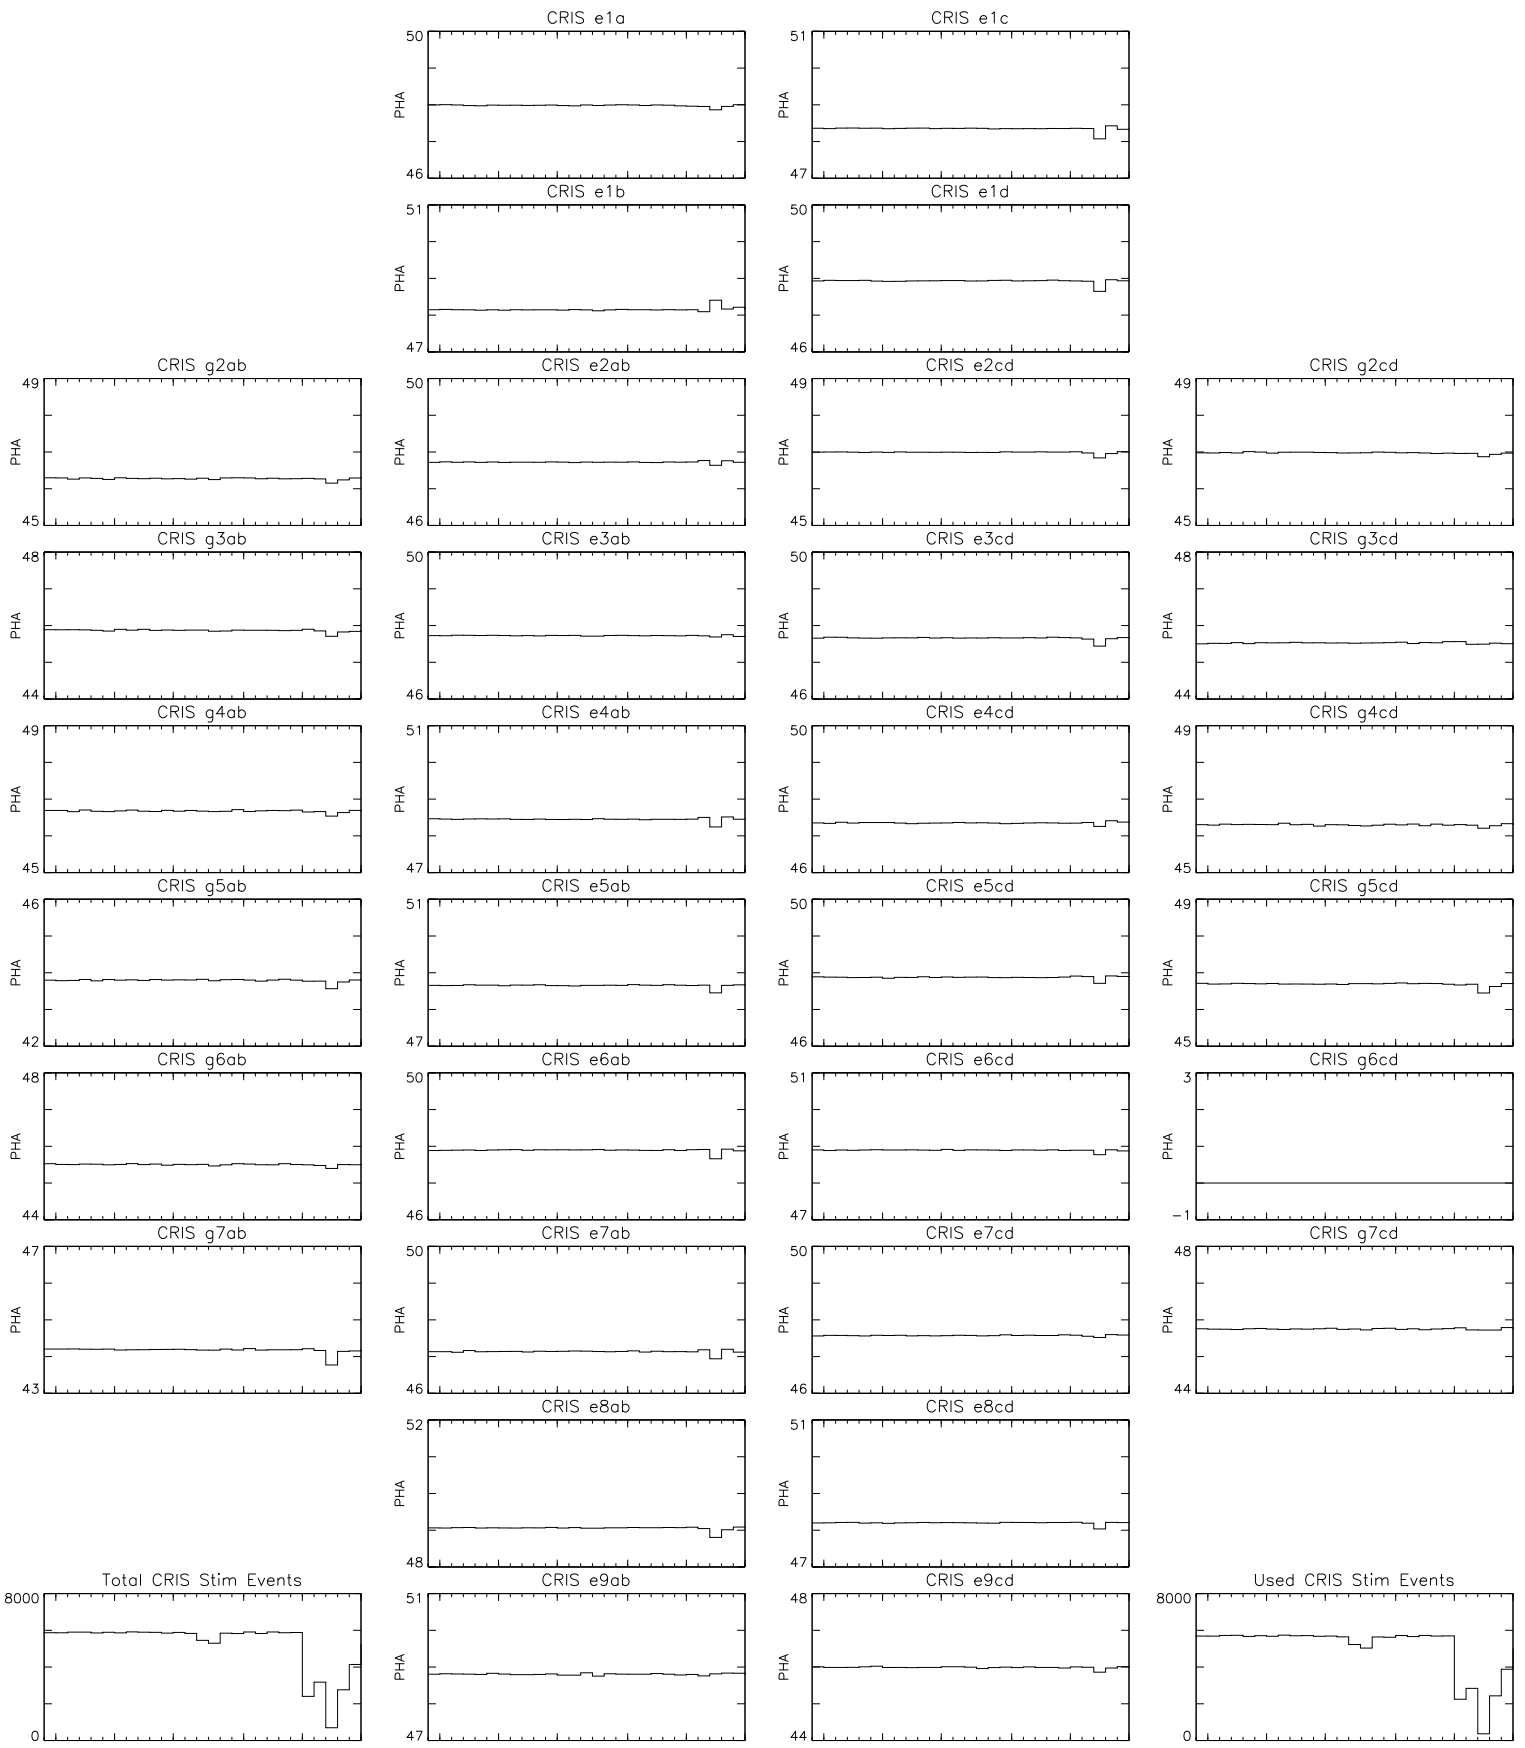

Bartels Rotation 2461  
 Stim events – Daily fitted slope  
 (15-Dec-2013 thru 10-Jan-2014) (349/2013 thru 010/2014)

Bartels Rotation 2461  
 Stim events – Daily fitted offset  
 (15-Dec-2013 thru 10-Jan-2014) (349/2013 thru 010/2014)

16                      21                      26                      Jan 1                      6                      11

time (15-Dec-2013 to 11-Jan-2014)