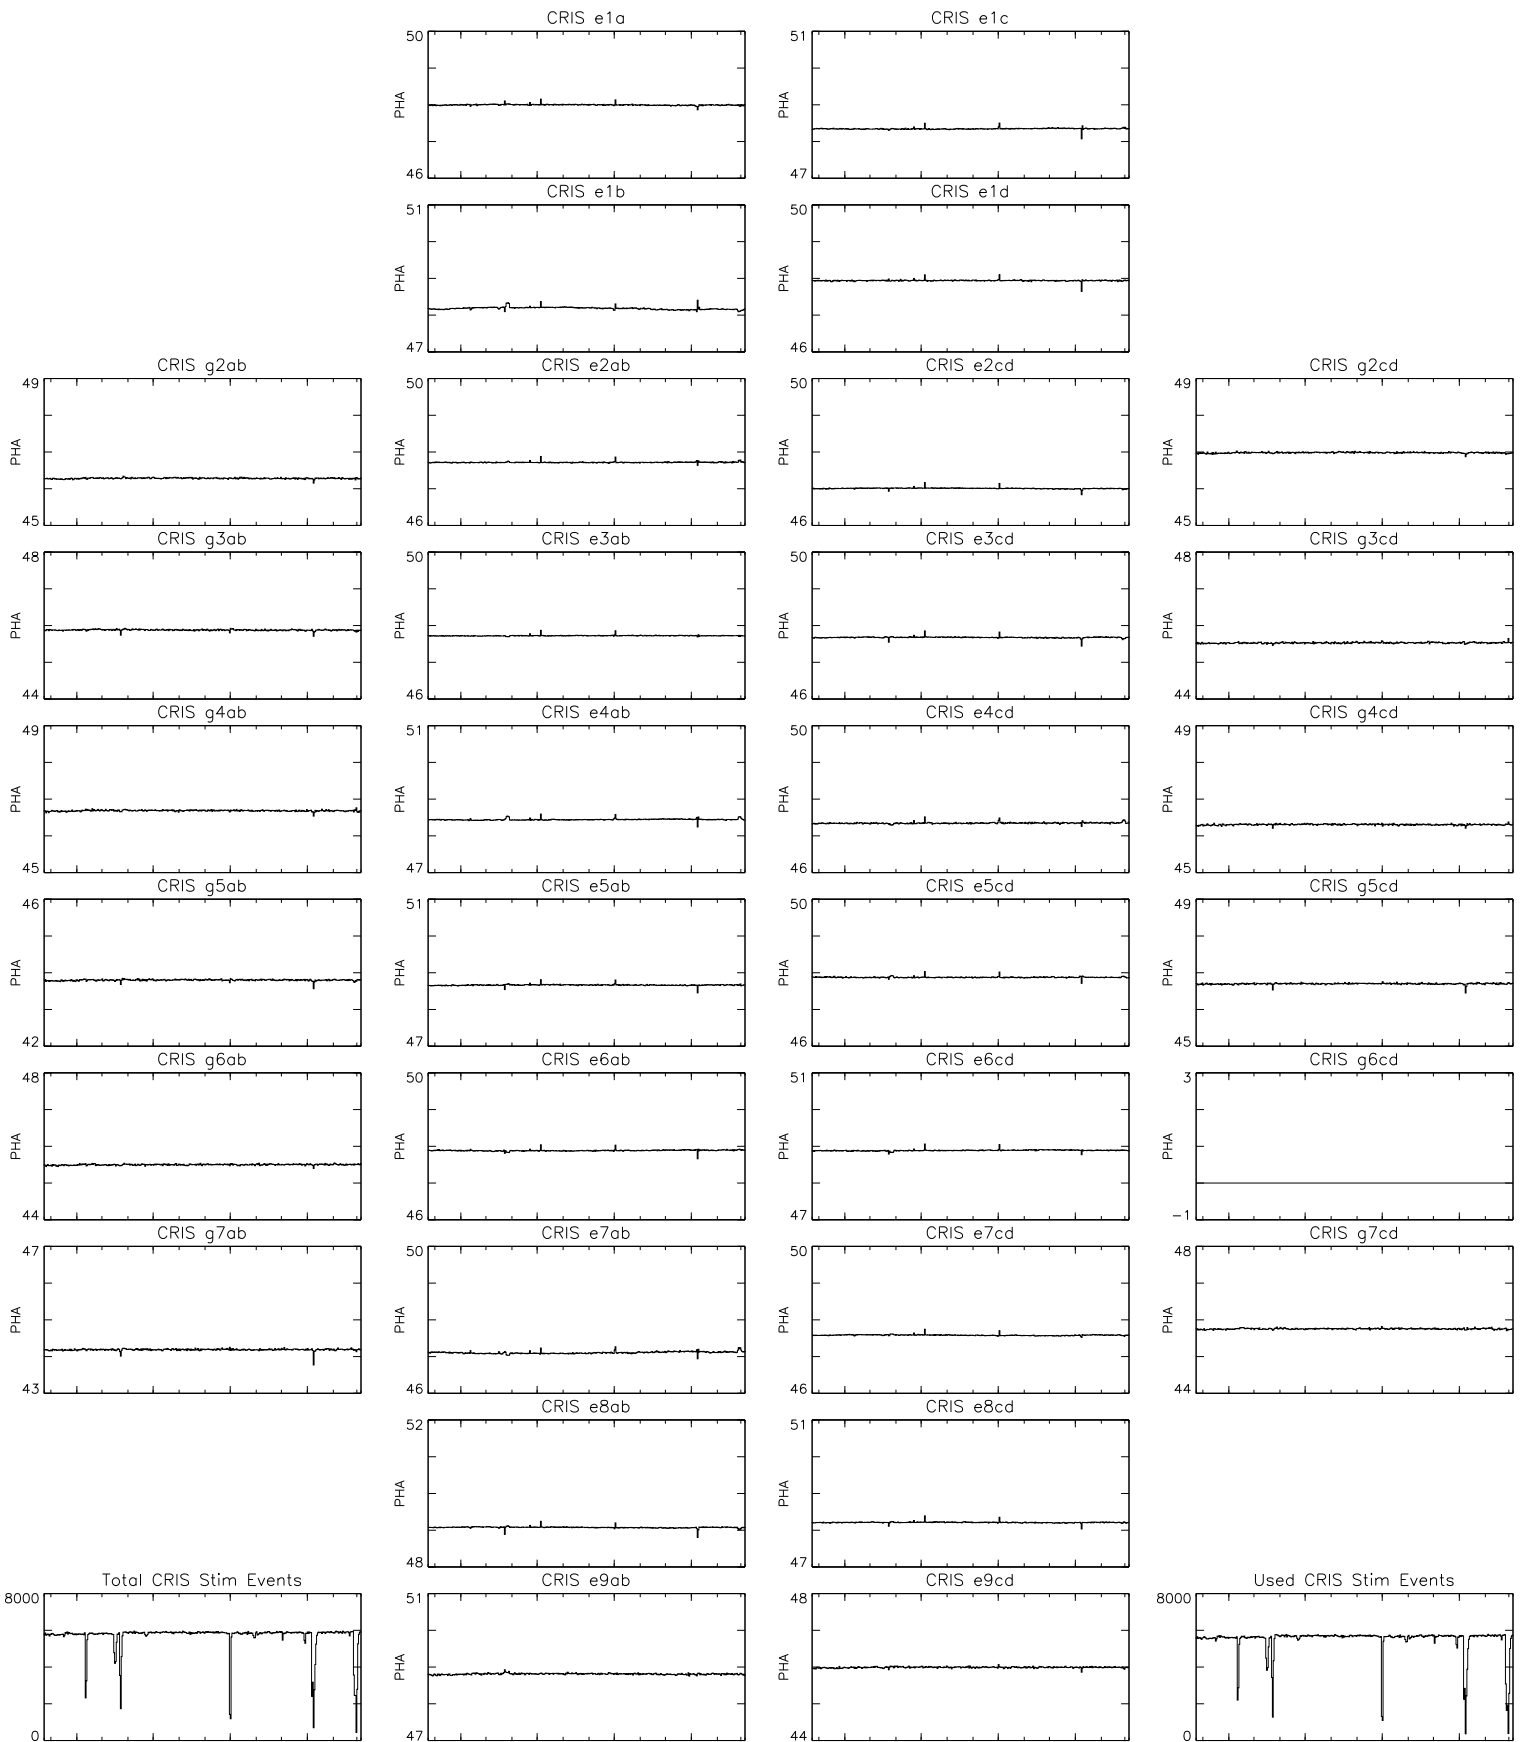

Bartels Rotation 2450–2463  
 Stim events – Daily fitted slope  
 (21–Feb–2013 thru 05–Mar–2014) (052/2013 thru 064/2014)

time (21–Feb–2013 to 06–Mar–2014)

Bartels Rotation 2450–2463  
 Stim events – Daily fitted offset  
 (21–Feb–2013 thru 05–Mar–2014) (052/2013 thru 064/2014)

Apr
Jul
Oct
Jan  
 time (21–Feb–2013 to 06–Mar–2014)