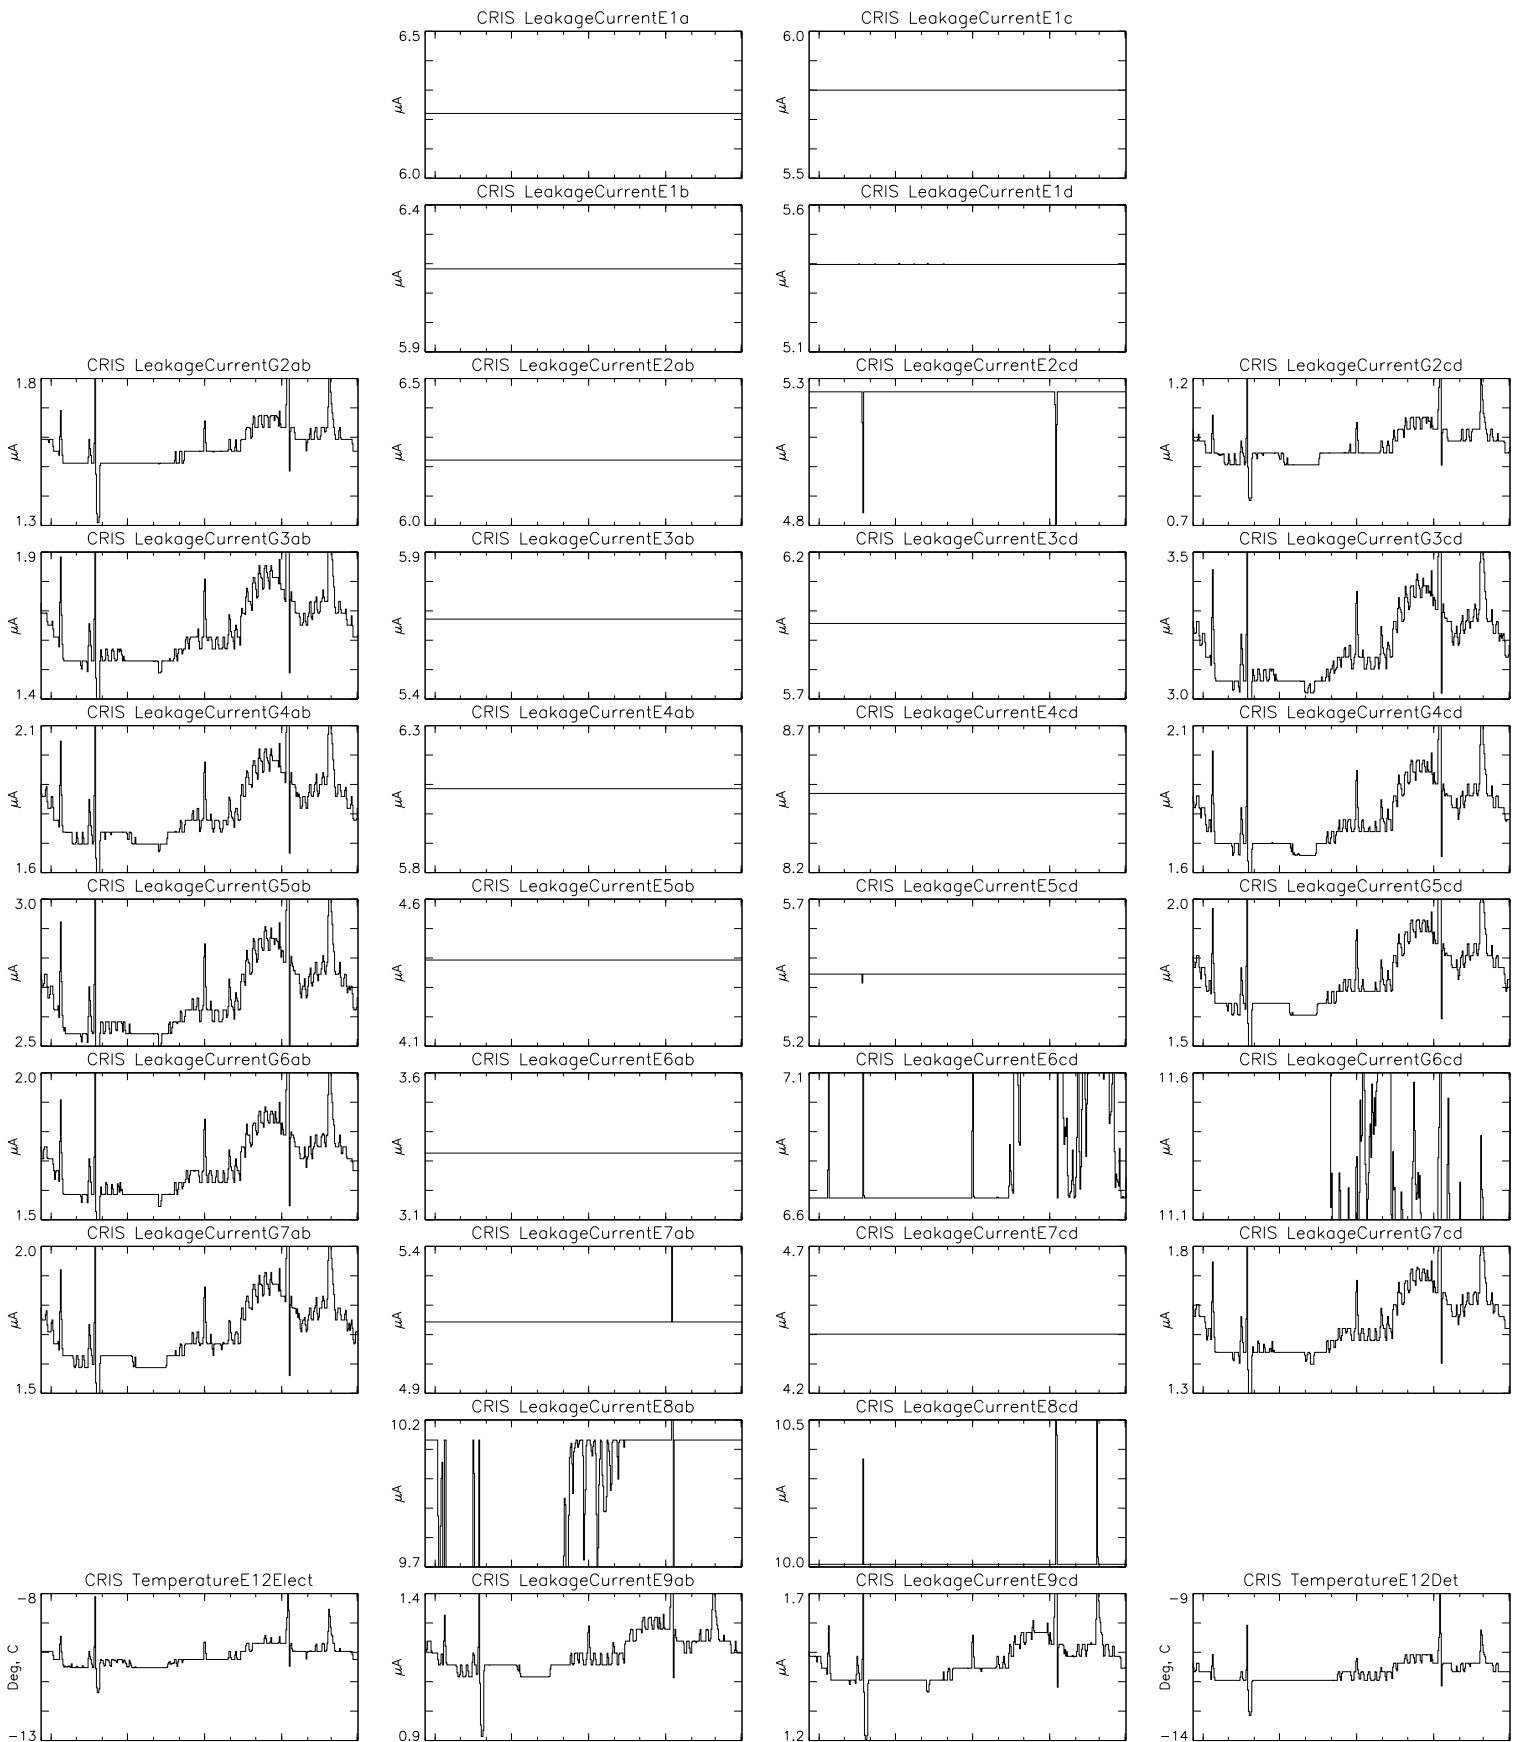

Bartels Rotation 2451-2464 – Daily Averages  
 (20-Mar-2013 thru 01-Apr-2014)  
 (079/2013 thru 091/2014)

Apr Jul Oct Jan Apr  
 time (20-Mar-2013 to 02-Apr-2014)

Bartels Rotation 2451-2464 – Daily Averages  
 (20-Mar-2013 thru 01-Apr-2014)  
 (079/2013 thru 091/2014)

Apr

Jul

Oct

Jan

Apr

time (20-Mar-2013 to 02-Apr-2014)

Bartels Rotation 2451-2464 – Daily Averages  
(20-Mar-2013 thru 01-Apr-2014)  
(079/2013 thru 091/2014)

Apr Jul Oct Jan Apr  
time (20-Mar-2013 to 02-Apr-2014)

Bartels Rotation 2451-2464 – Daily Averages  
 (20-Mar-2013 thru 01-Apr-2014)  
 (079/2013 thru 091/2014)