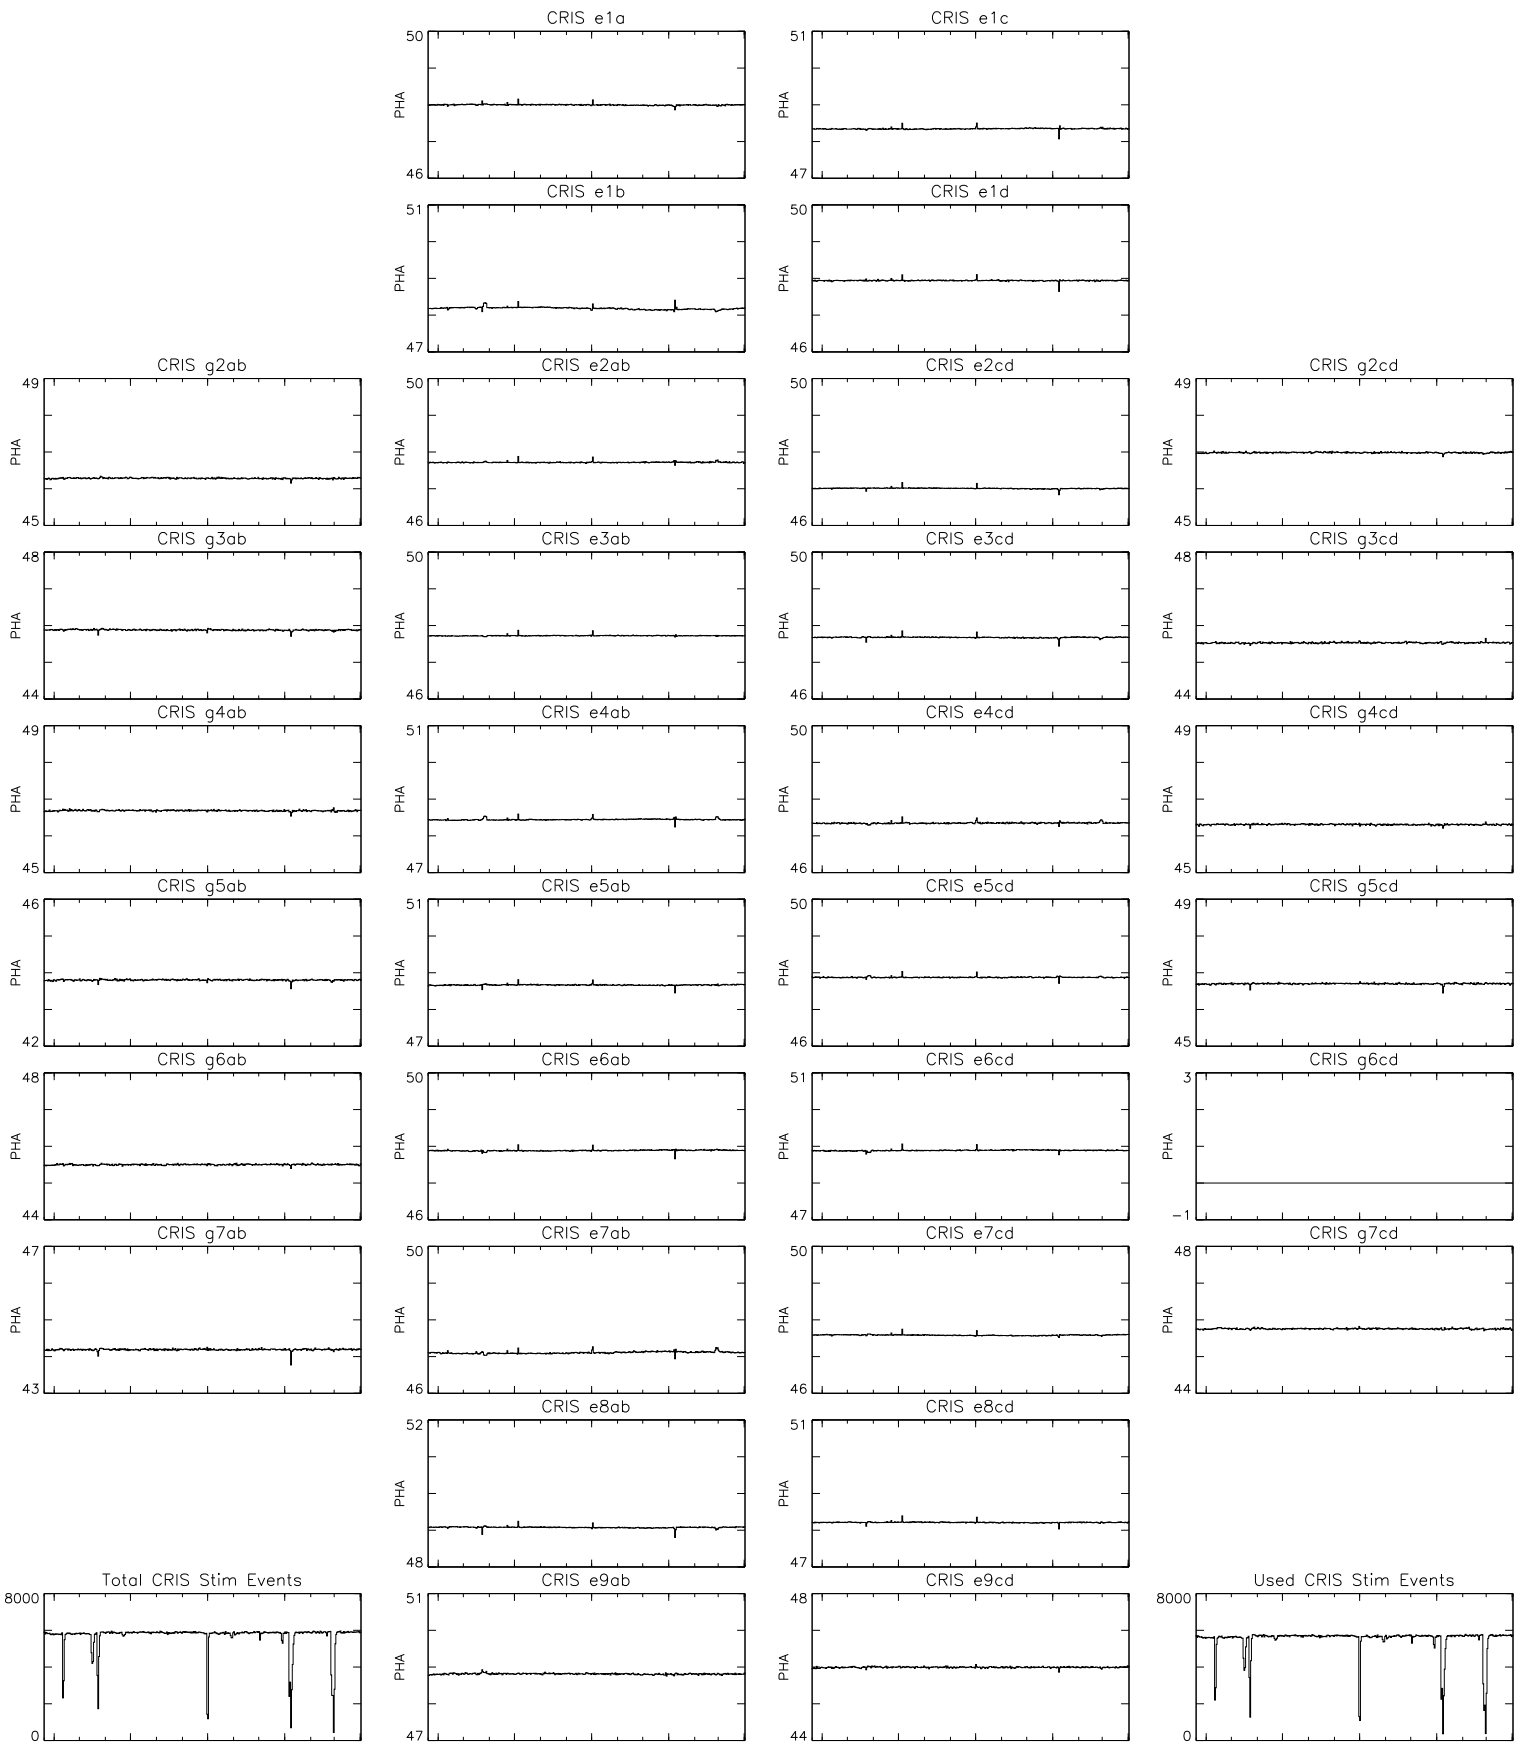

Bartels Rotation 2451–2464  
 Stim events – Daily fitted slope  
 (20–Mar–2013 thru 01–Apr–2014) (079/2013 thru 091/2014)

Apr                      Jul                      Oct                      Jan                      Apr  
 time (20–Mar–2013 to 02–Apr–2014)

Bartels Rotation 2451–2464  
 Stim events – Daily fitted offset  
 (20–Mar–2013 thru 01–Apr–2014) (079/2013 thru 091/2014)

Apr Jul Oct Jan Apr  
 time (20–Mar–2013 to 02–Apr–2014)