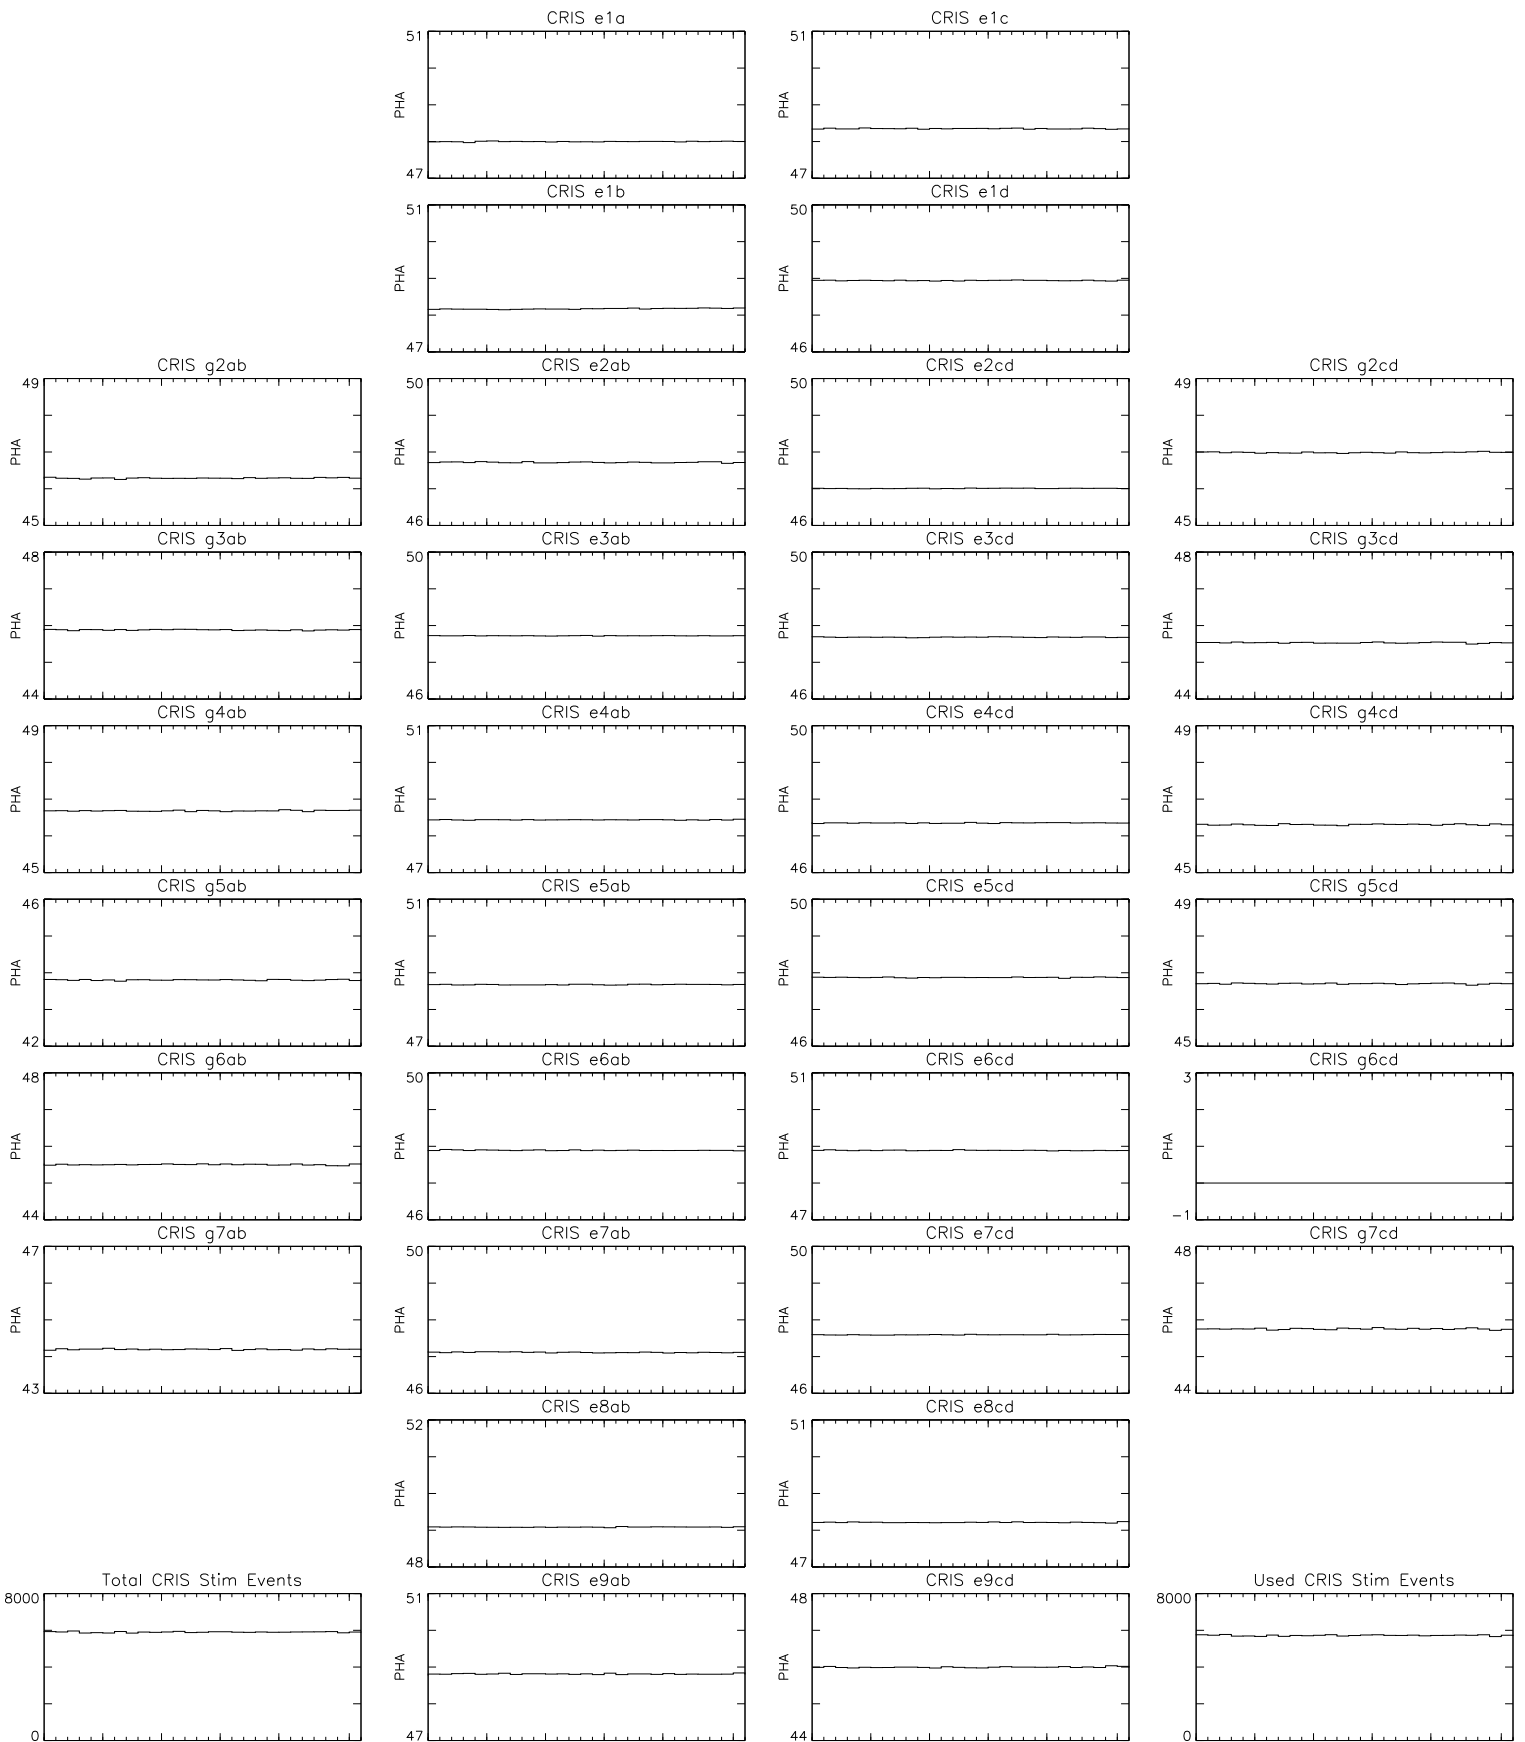

Bartels Rotation 2464  
 Stim events – Daily fitted slope  
 (06-Mar-2014 thru 01-Apr-2014) (065/2014 thru 091/2014)

Bartels Rotation 2464  
 Stim events – Daily fitted offset  
 (06-Mar-2014 thru 01-Apr-2014) (065/2014 thru 091/2014)

6                      11                      16                      21                      26                      Apr 1

time (06-Mar-2014 to 02-Apr-2014)