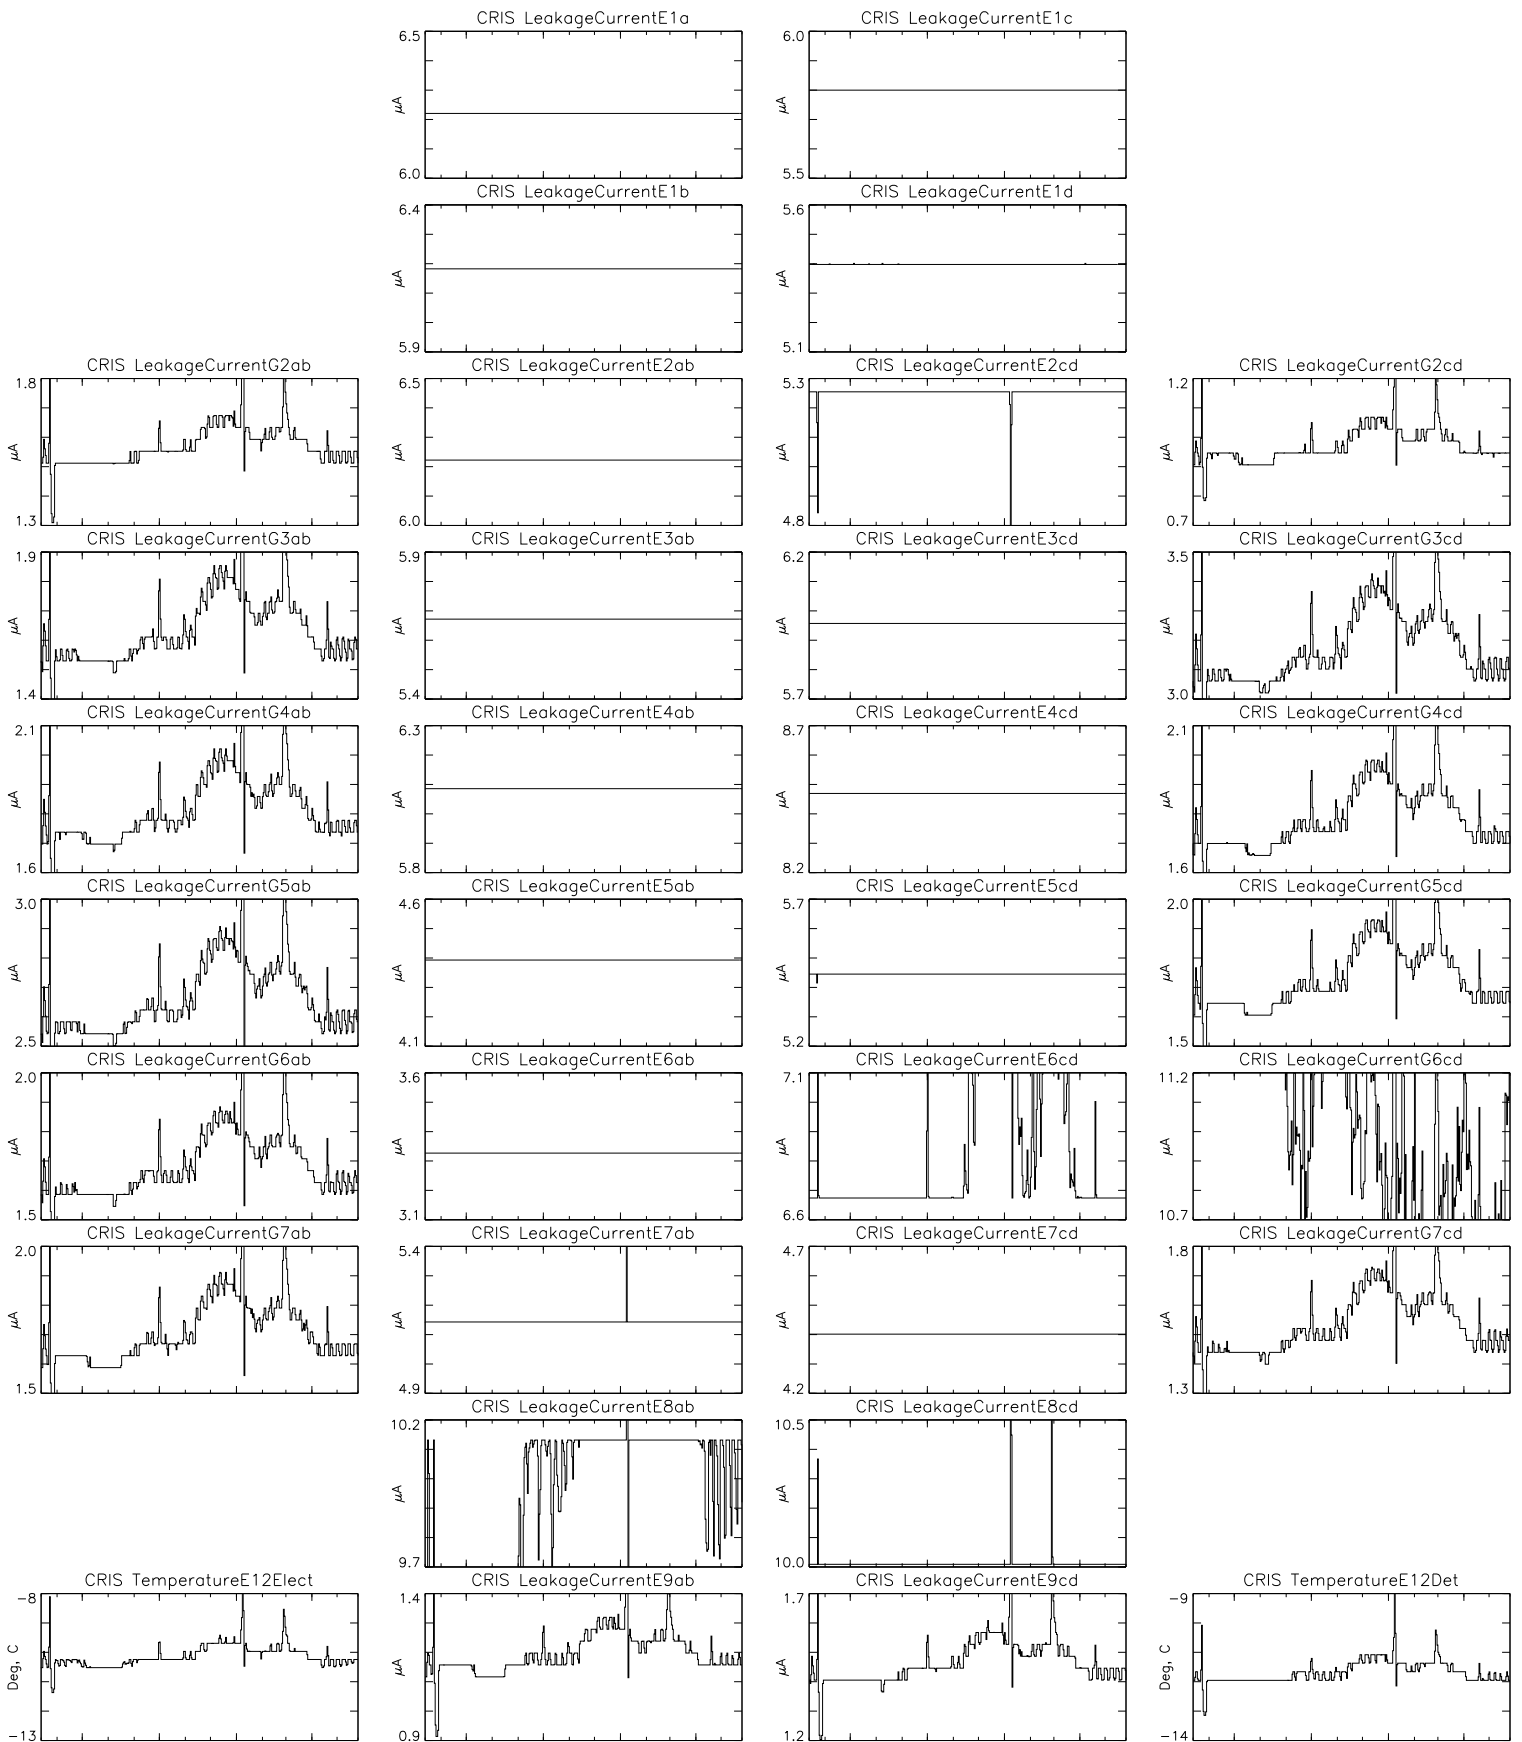

Bartels Rotation 2453-2466 – Daily Averages
 (13-May-2013 thru 25-May-2014)
 (133/2013 thru 145/2014)

Jul Oct Jan Apr
 time (13-May-2013 to 26-May-2014)

Bartels Rotation 2453-2466 – Daily Averages
 (13-May-2013 thru 25-May-2014)
 (133/2013 thru 145/2014)

time (13-May-2013 to 26-May-2014)

Bartels Rotation 2453-2466 – Daily Averages
(13-May-2013 thru 25-May-2014)
(133/2013 thru 145/2014)

Jul Oct Jan Apr
time (13-May-2013 to 26-May-2014)

Bartels Rotation 2453-2466 – Daily Averages
 (13-May-2013 thru 25-May-2014)
 (133/2013 thru 145/2014)