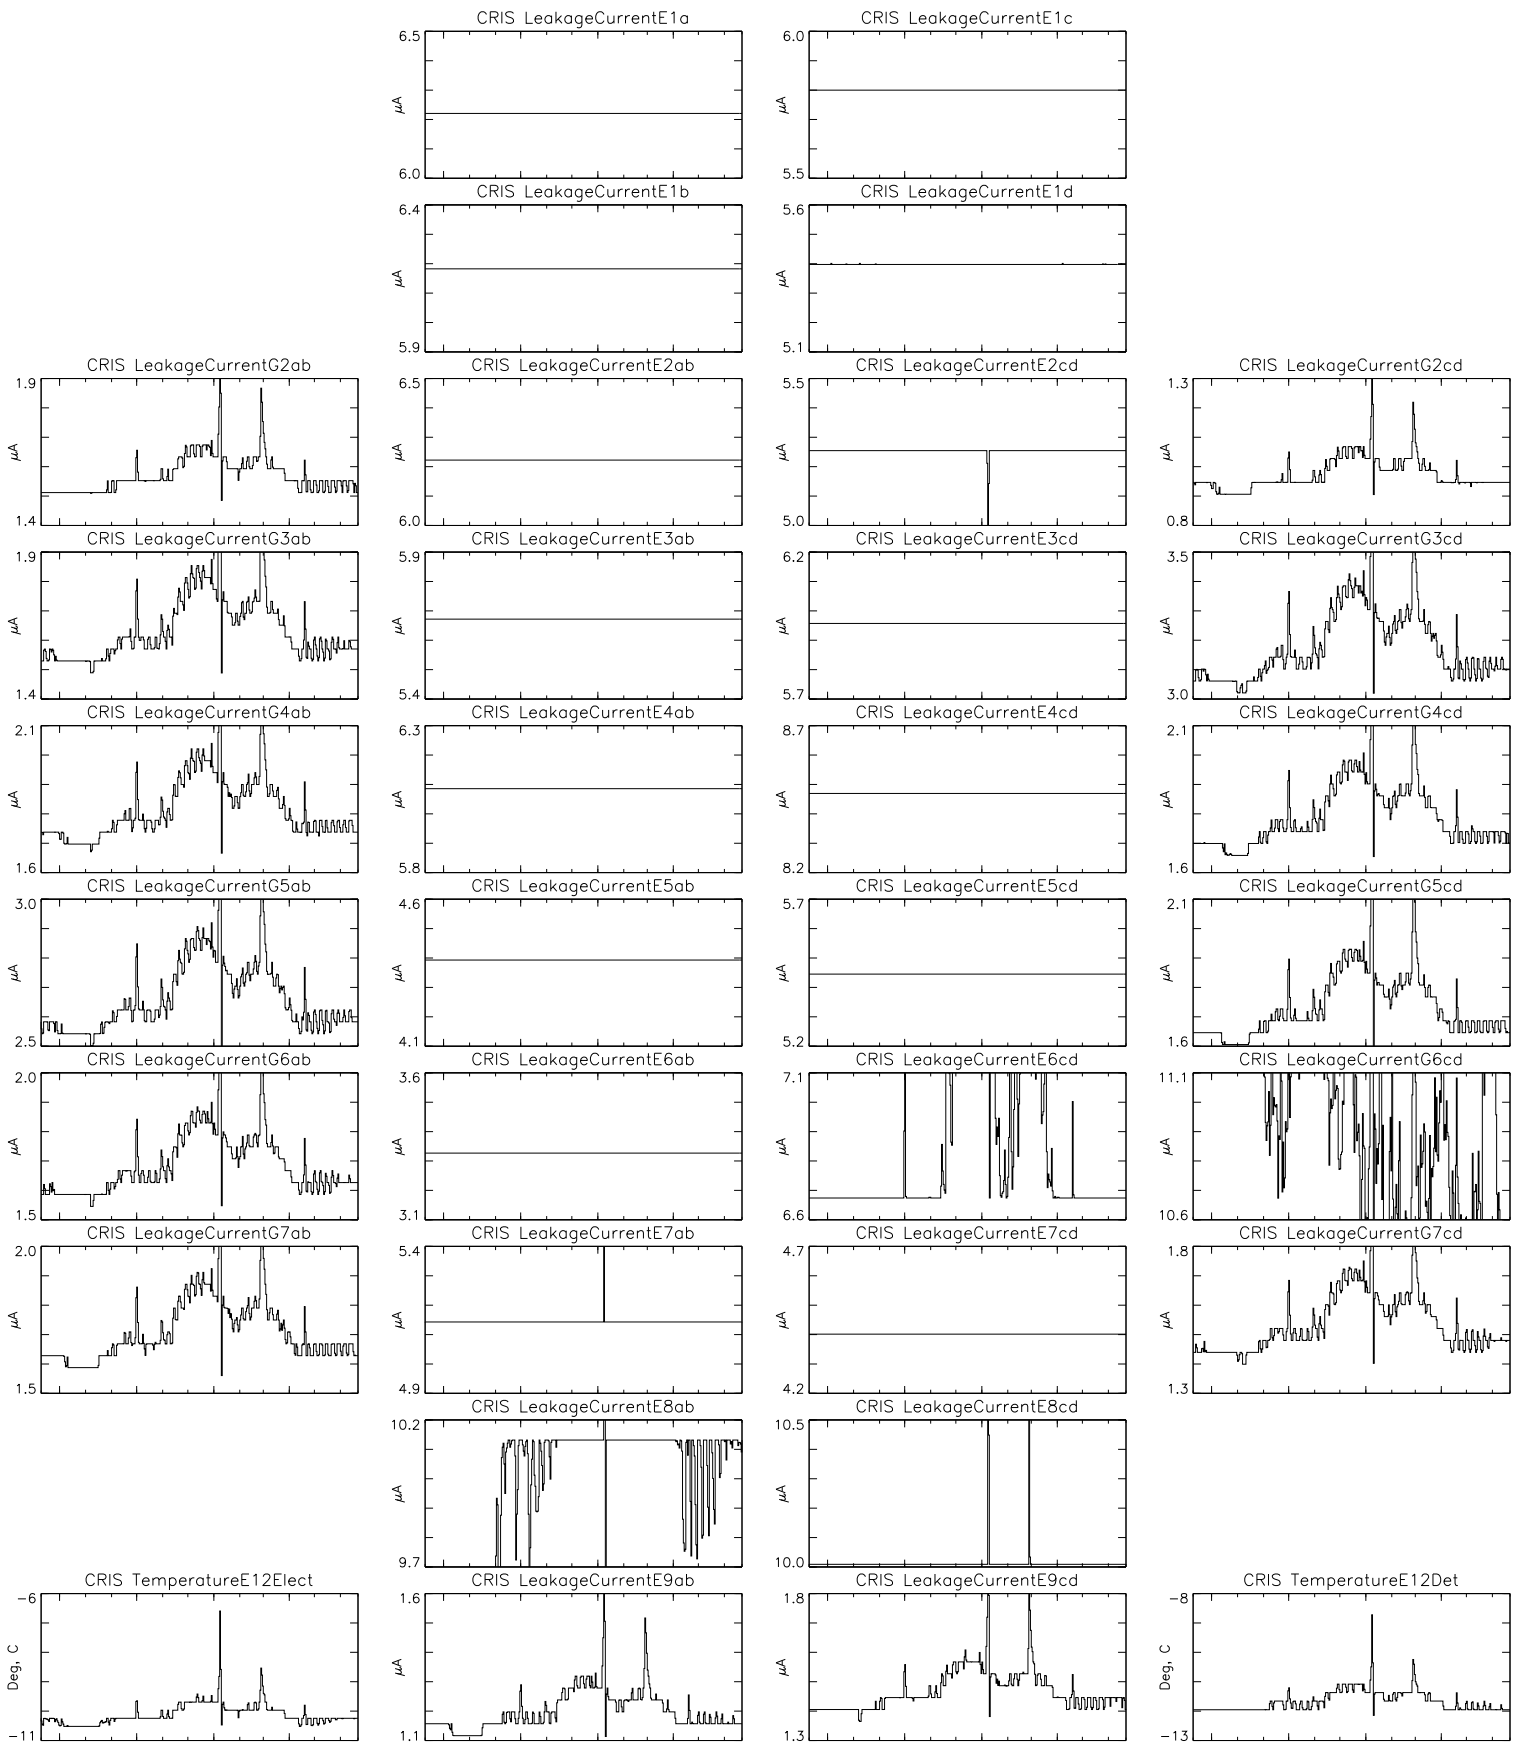

Bartels Rotation 2454-2467 – Daily Averages
 (09-Jun-2013 thru 21-Jun-2014)
 (160/2013 thru 172/2014)

Jul Oct Jan Apr
 time (09-Jun-2013 to 22-Jun-2014)

Bartels Rotation 2454-2467 – Daily Averages
 (09-Jun-2013 thru 21-Jun-2014)
 (160/2013 thru 172/2014)

Jul Oct Jan Apr
 time (09-Jun-2013 to 22-Jun-2014)

Bartels Rotation 2454-2467 – Daily Averages
(09-Jun-2013 thru 21-Jun-2014)
(160/2013 thru 172/2014)

Jul Oct Jan Apr
time (09-Jun-2013 to 22-Jun-2014)

Bartels Rotation 2454-2467 – Daily Averages
 (09-Jun-2013 thru 21-Jun-2014)
 (160/2013 thru 172/2014)