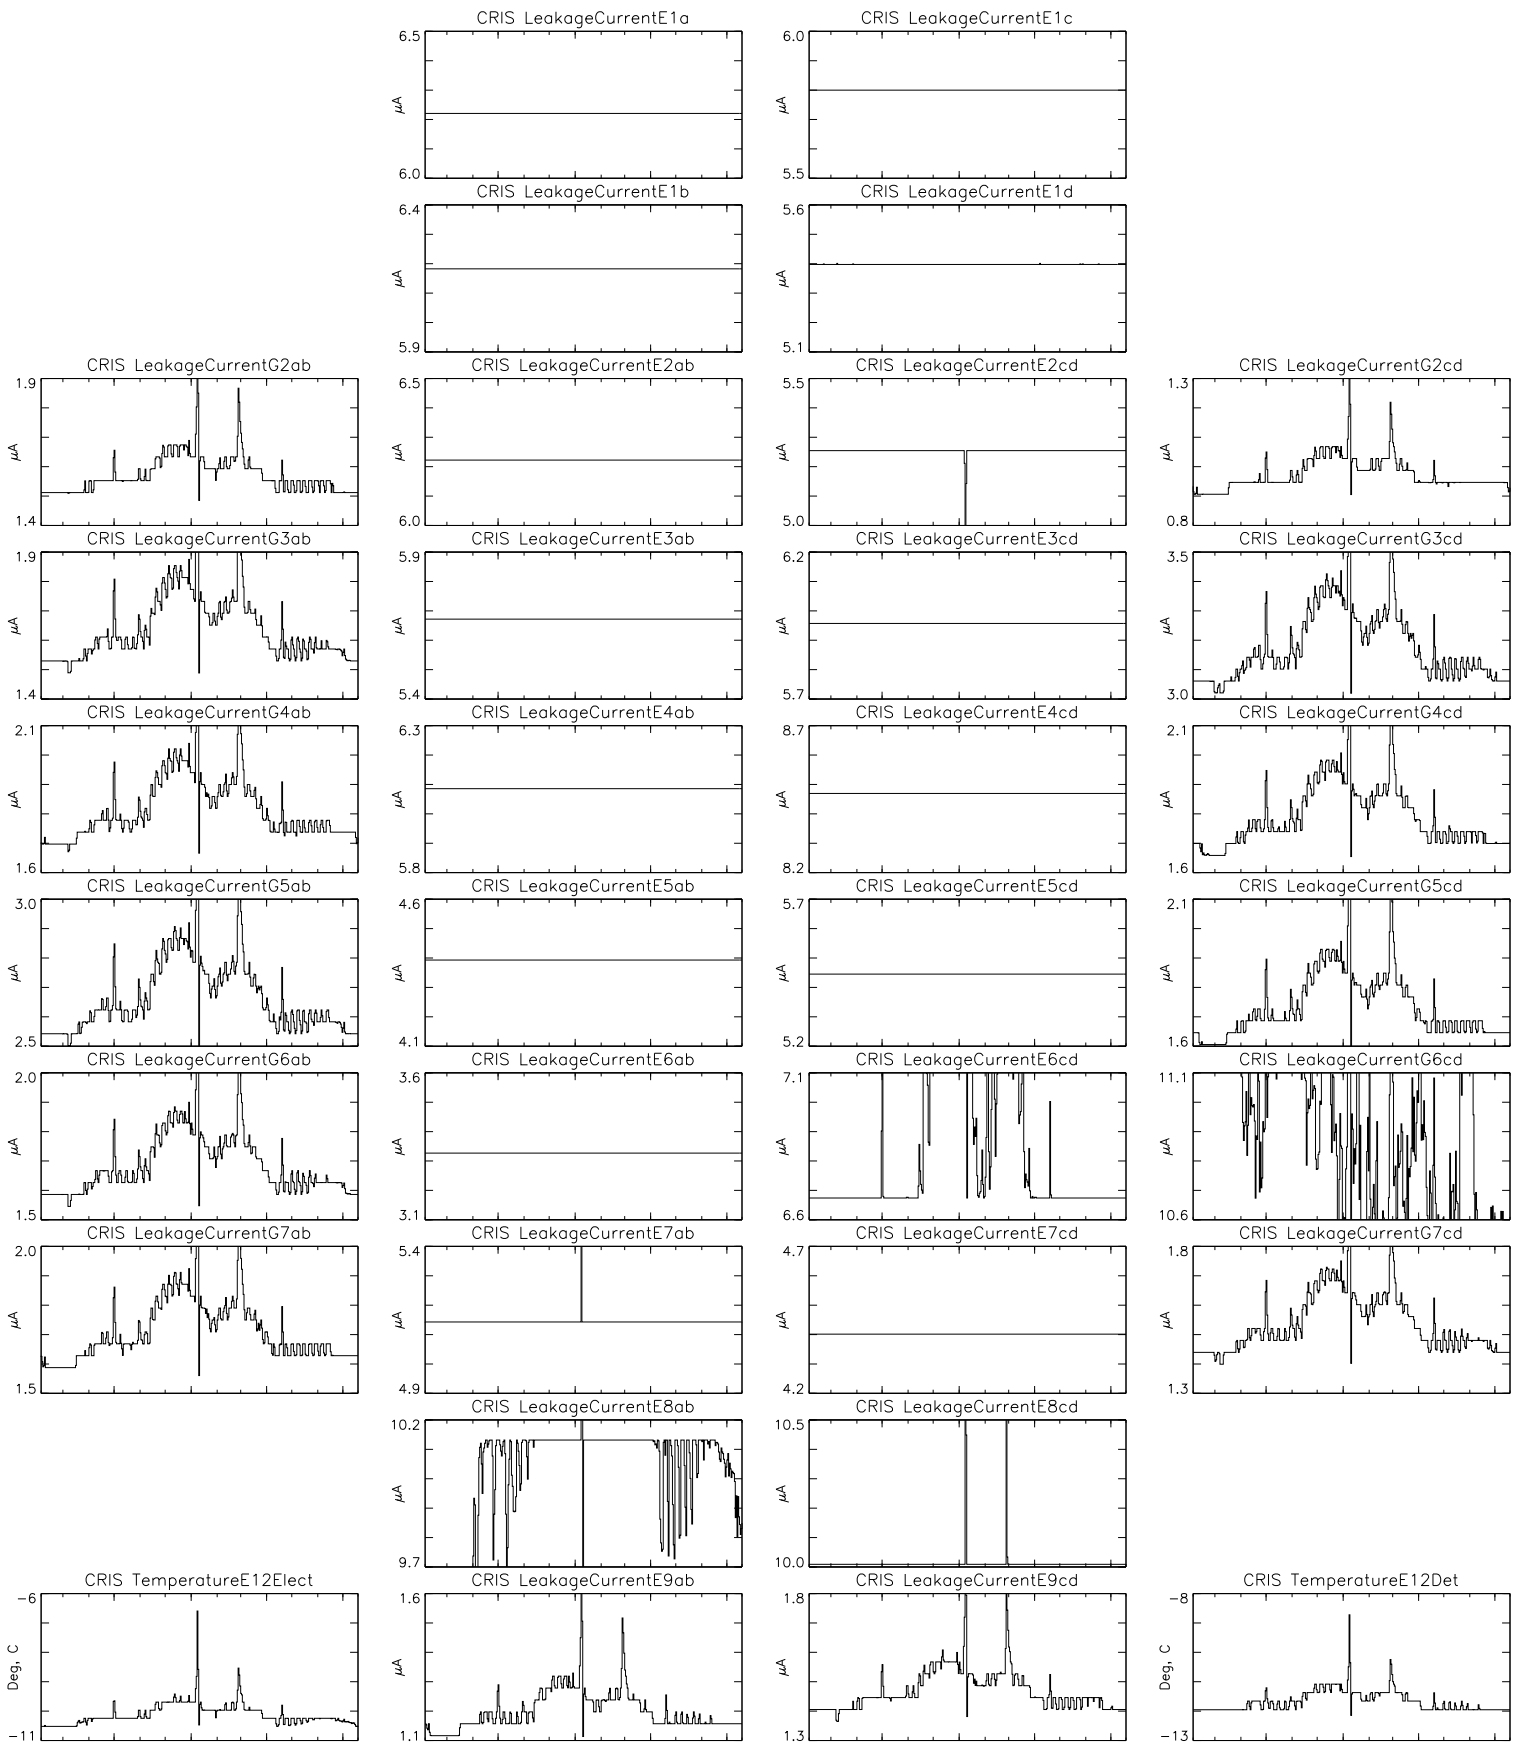

Bartels Rotation 2455-2468 – Daily Averages
 (06-Jul-2013 thru 18-Jul-2014)
 (187/2013 thru 199/2014)

Oct Jan Apr Jul
 time (06-Jul-2013 to 19-Jul-2014)

Bartels Rotation 2455-2468 – Daily Averages
 (06-Jul-2013 thru 18-Jul-2014)
 (187/2013 thru 199/2014)

Oct Jan Apr Jul
 time (06-Jul-2013 to 19-Jul-2014)

Bartels Rotation 2455-2468 – Daily Averages
(06-Jul-2013 thru 18-Jul-2014)
(187/2013 thru 199/2014)

Oct Jan Apr Jul
time (06-Jul-2013 to 19-Jul-2014)

Bartels Rotation 2455-2468 – Daily Averages
 (06-Jul-2013 thru 18-Jul-2014)
 (187/2013 thru 199/2014)

Oct Jan Apr Jul
 time (06-Jul-2013 to 19-Jul-2014)