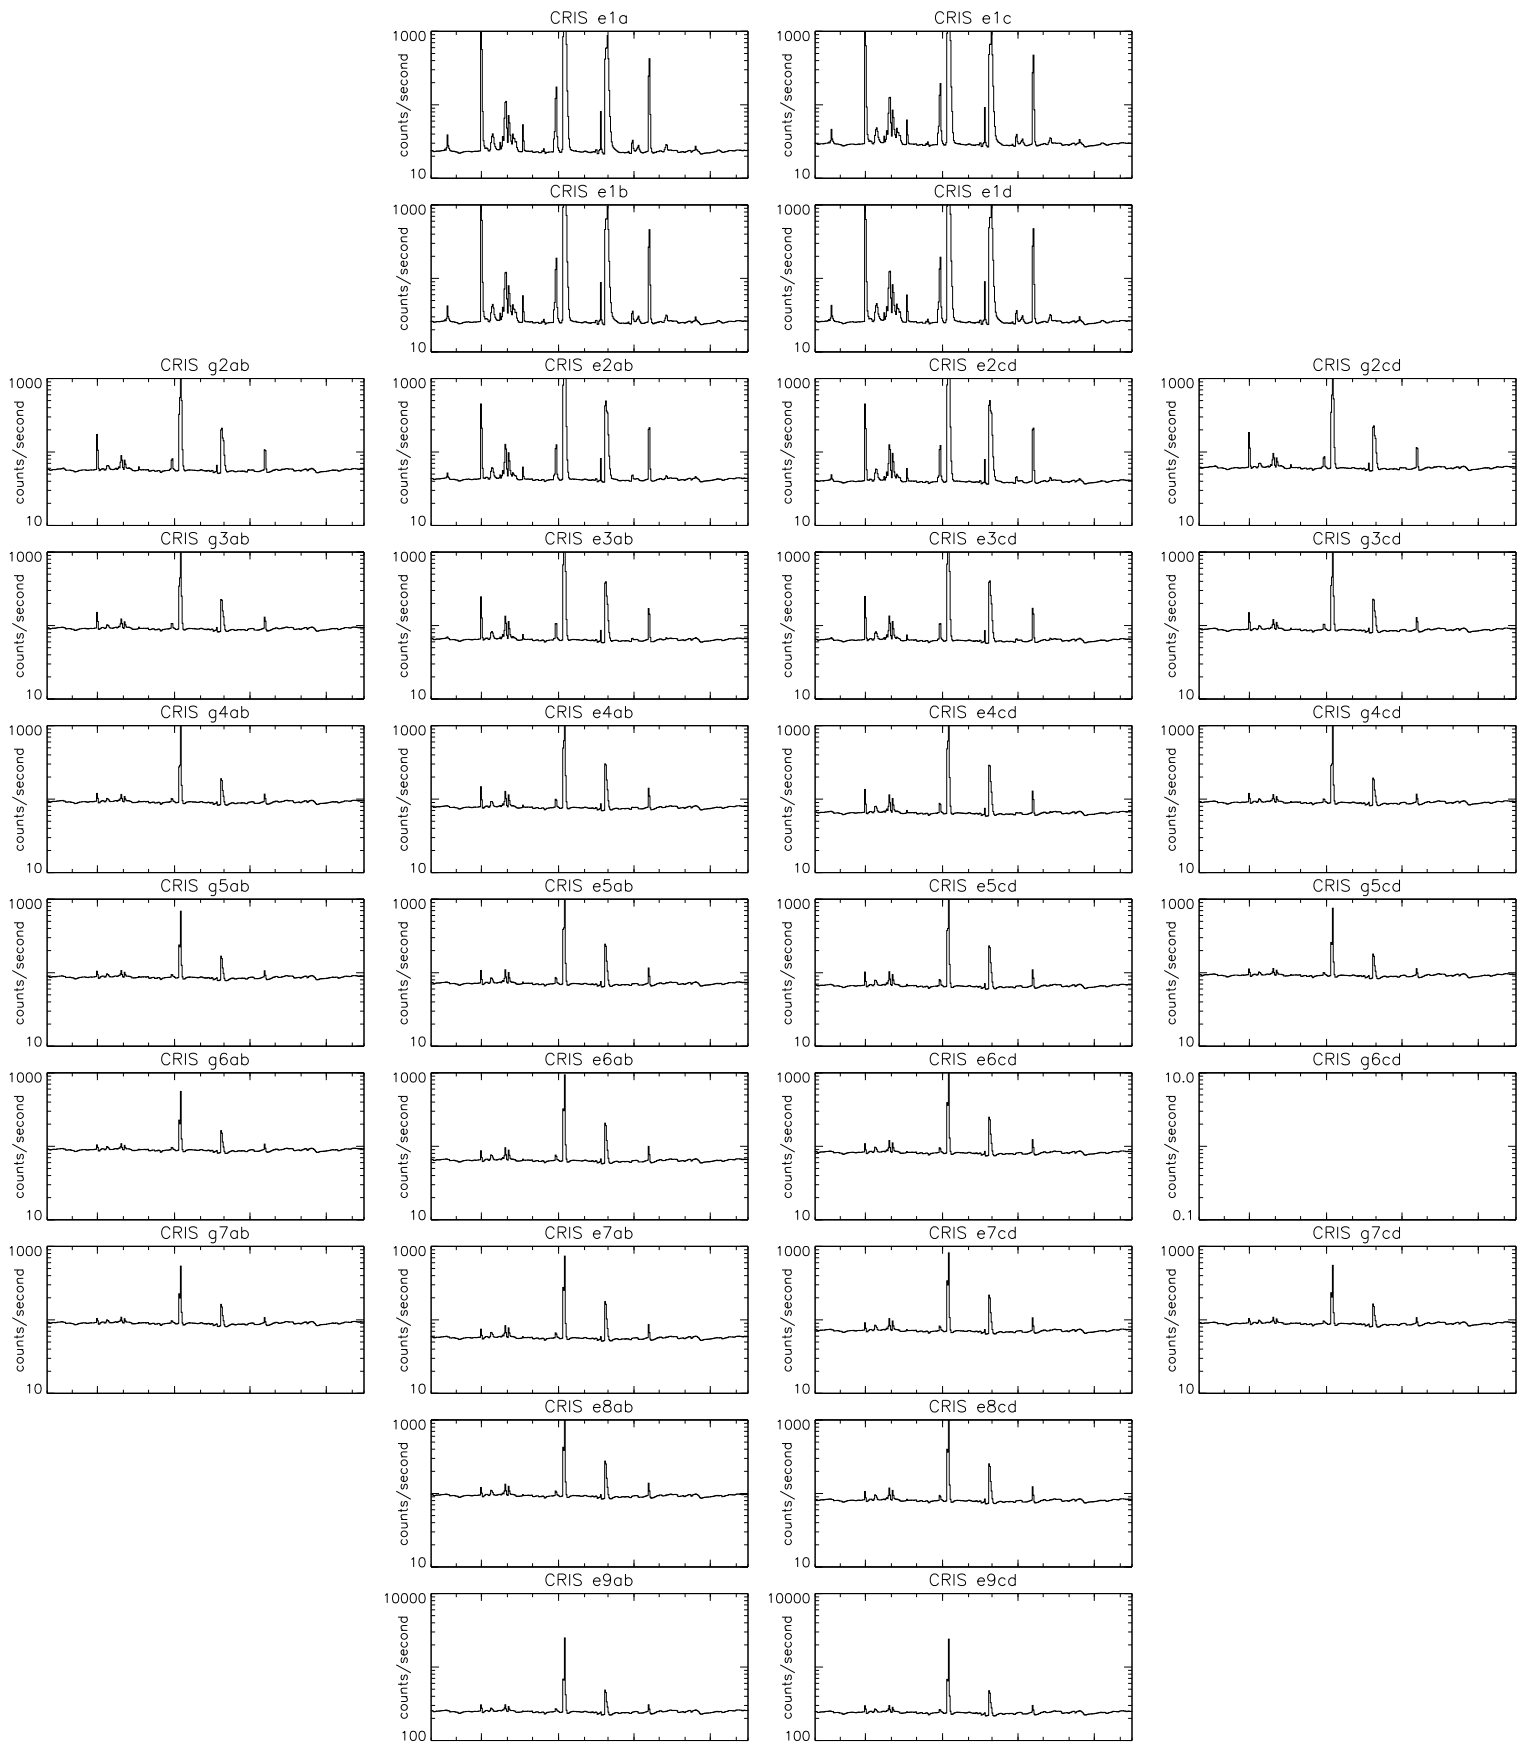

Bartels Rotation 2456-2469 – Daily Averages
 (02-Aug-2013 thru 14-Aug-2014)
 (214/2013 thru 226/2014)

Oct

Jan

Apr

Jul

time (02-Aug-2013 to 15-Aug-2014)

Bartels Rotation 2456-2469 – Daily Averages
 (02-Aug-2013 thru 14-Aug-2014)
 (214/2013 thru 226/2014)

Oct

Jan

Apr

Jul

time (02-Aug-2013 to 15-Aug-2014)

Bartels Rotation 2456-2469 – Daily Averages
(02-Aug-2013 thru 14-Aug-2014)
(214/2013 thru 226/2014)

Oct Jan Apr Jul
time (02-Aug-2013 to 15-Aug-2014)

Bartels Rotation 2456-2469 – Daily Averages
 (02-Aug-2013 thru 14-Aug-2014)
 (214/2013 thru 226/2014)