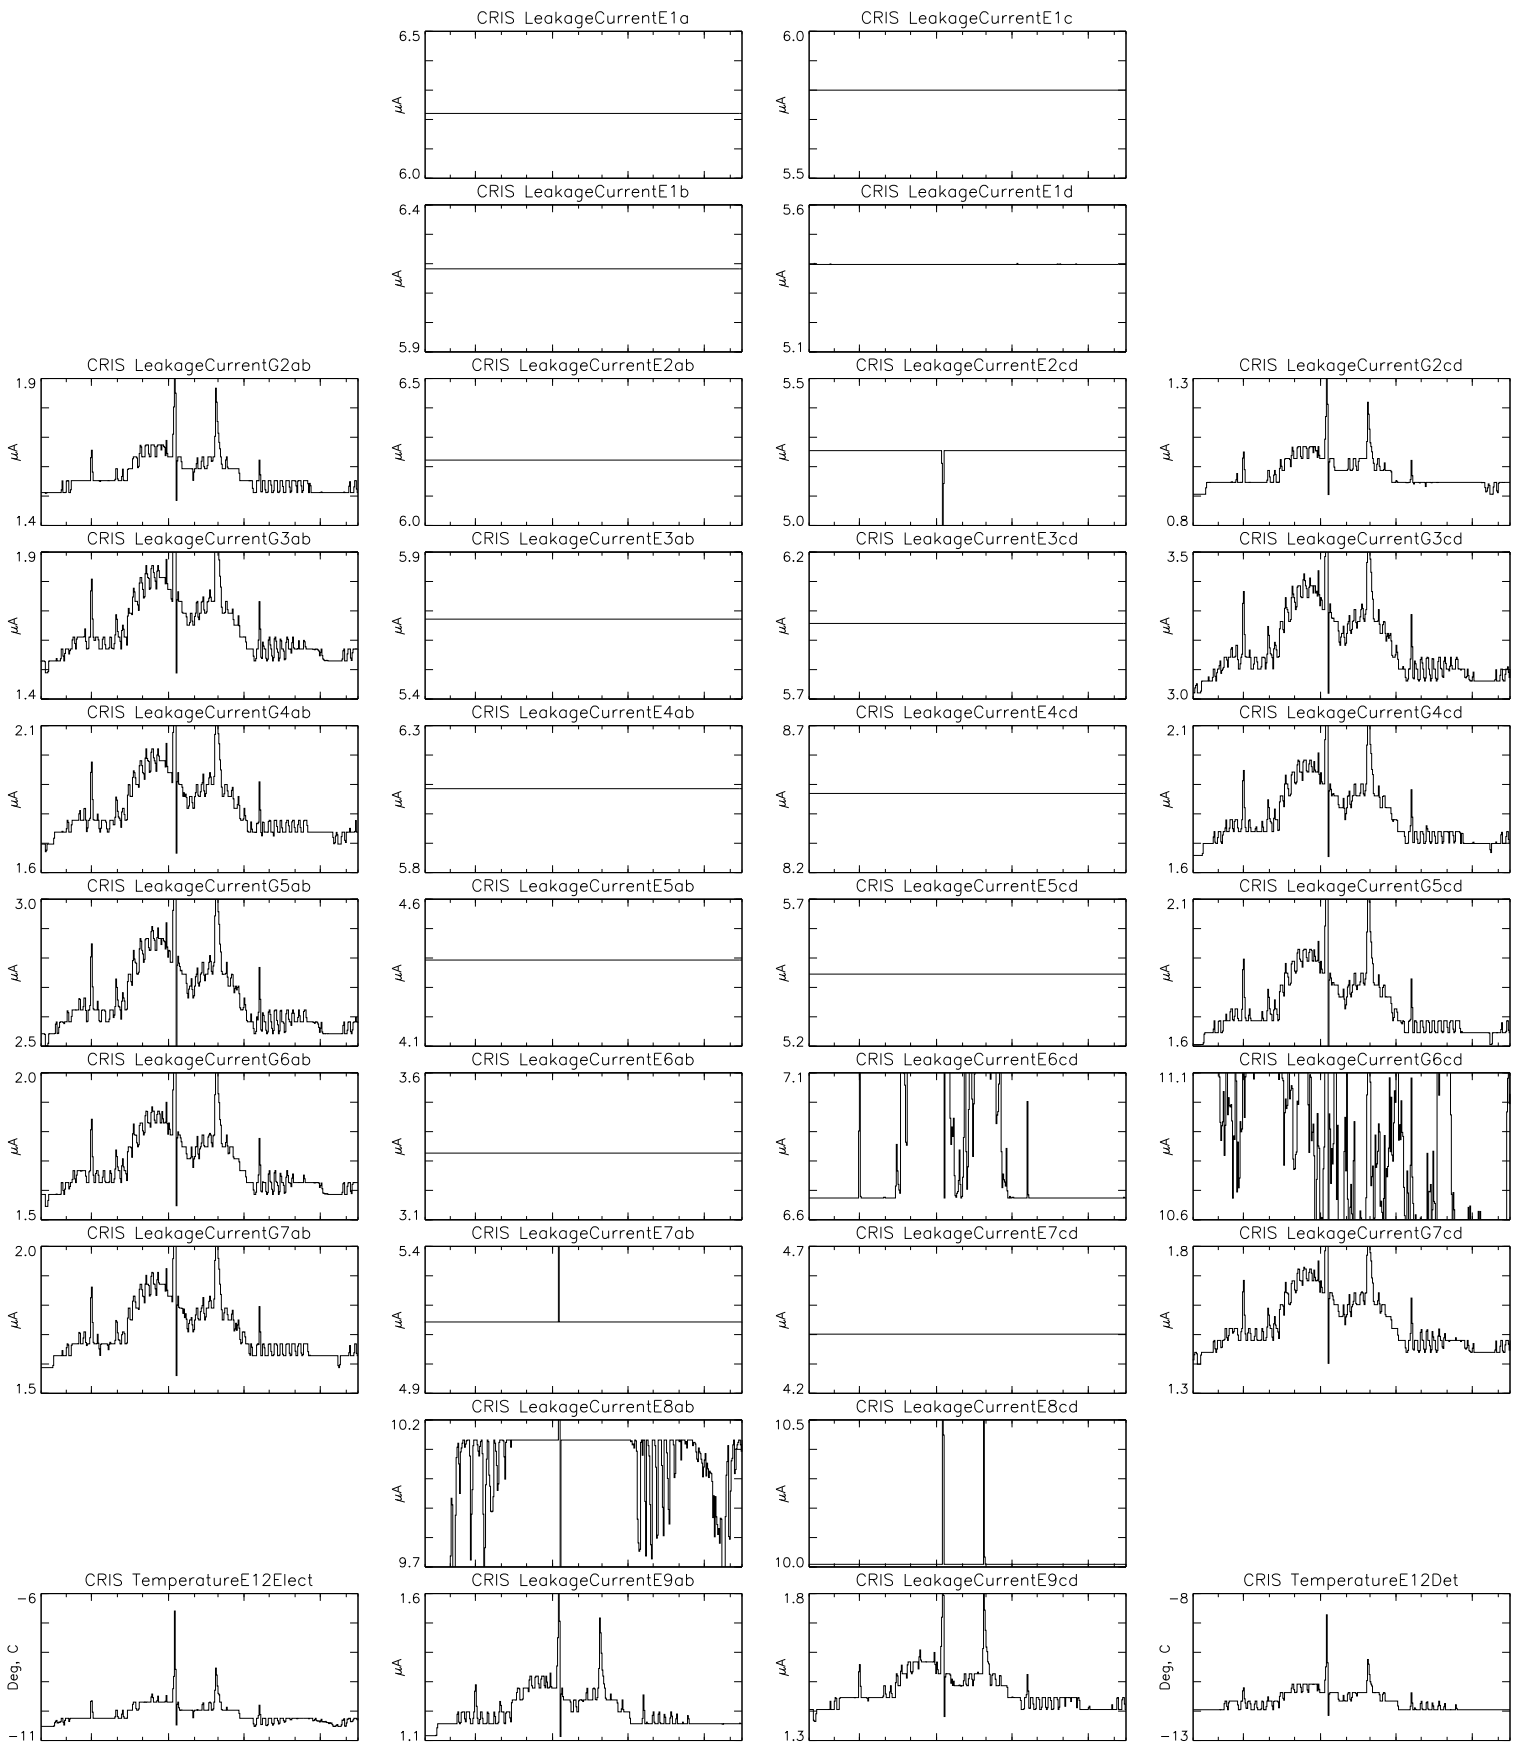

Bartels Rotation 2456-2469 – Daily Averages
 (02-Aug-2013 thru 14-Aug-2014)
 (214/2013 thru 226/2014)

Oct

Jan

Apr

Jul

time (02-Aug-2013 to 15-Aug-2014)

Bartels Rotation 2456-2469 – Daily Averages
 (02-Aug-2013 thru 14-Aug-2014)
 (214/2013 thru 226/2014)

Oct

Jan

Apr

Jul

time (02-Aug-2013 to 15-Aug-2014)

Bartels Rotation 2456-2469 – Daily Averages
(02-Aug-2013 thru 14-Aug-2014)
(214/2013 thru 226/2014)

Oct Jan Apr Jul
time (02-Aug-2013 to 15-Aug-2014)

Bartels Rotation 2456-2469 – Daily Averages
 (02-Aug-2013 thru 14-Aug-2014)
 (214/2013 thru 226/2014)