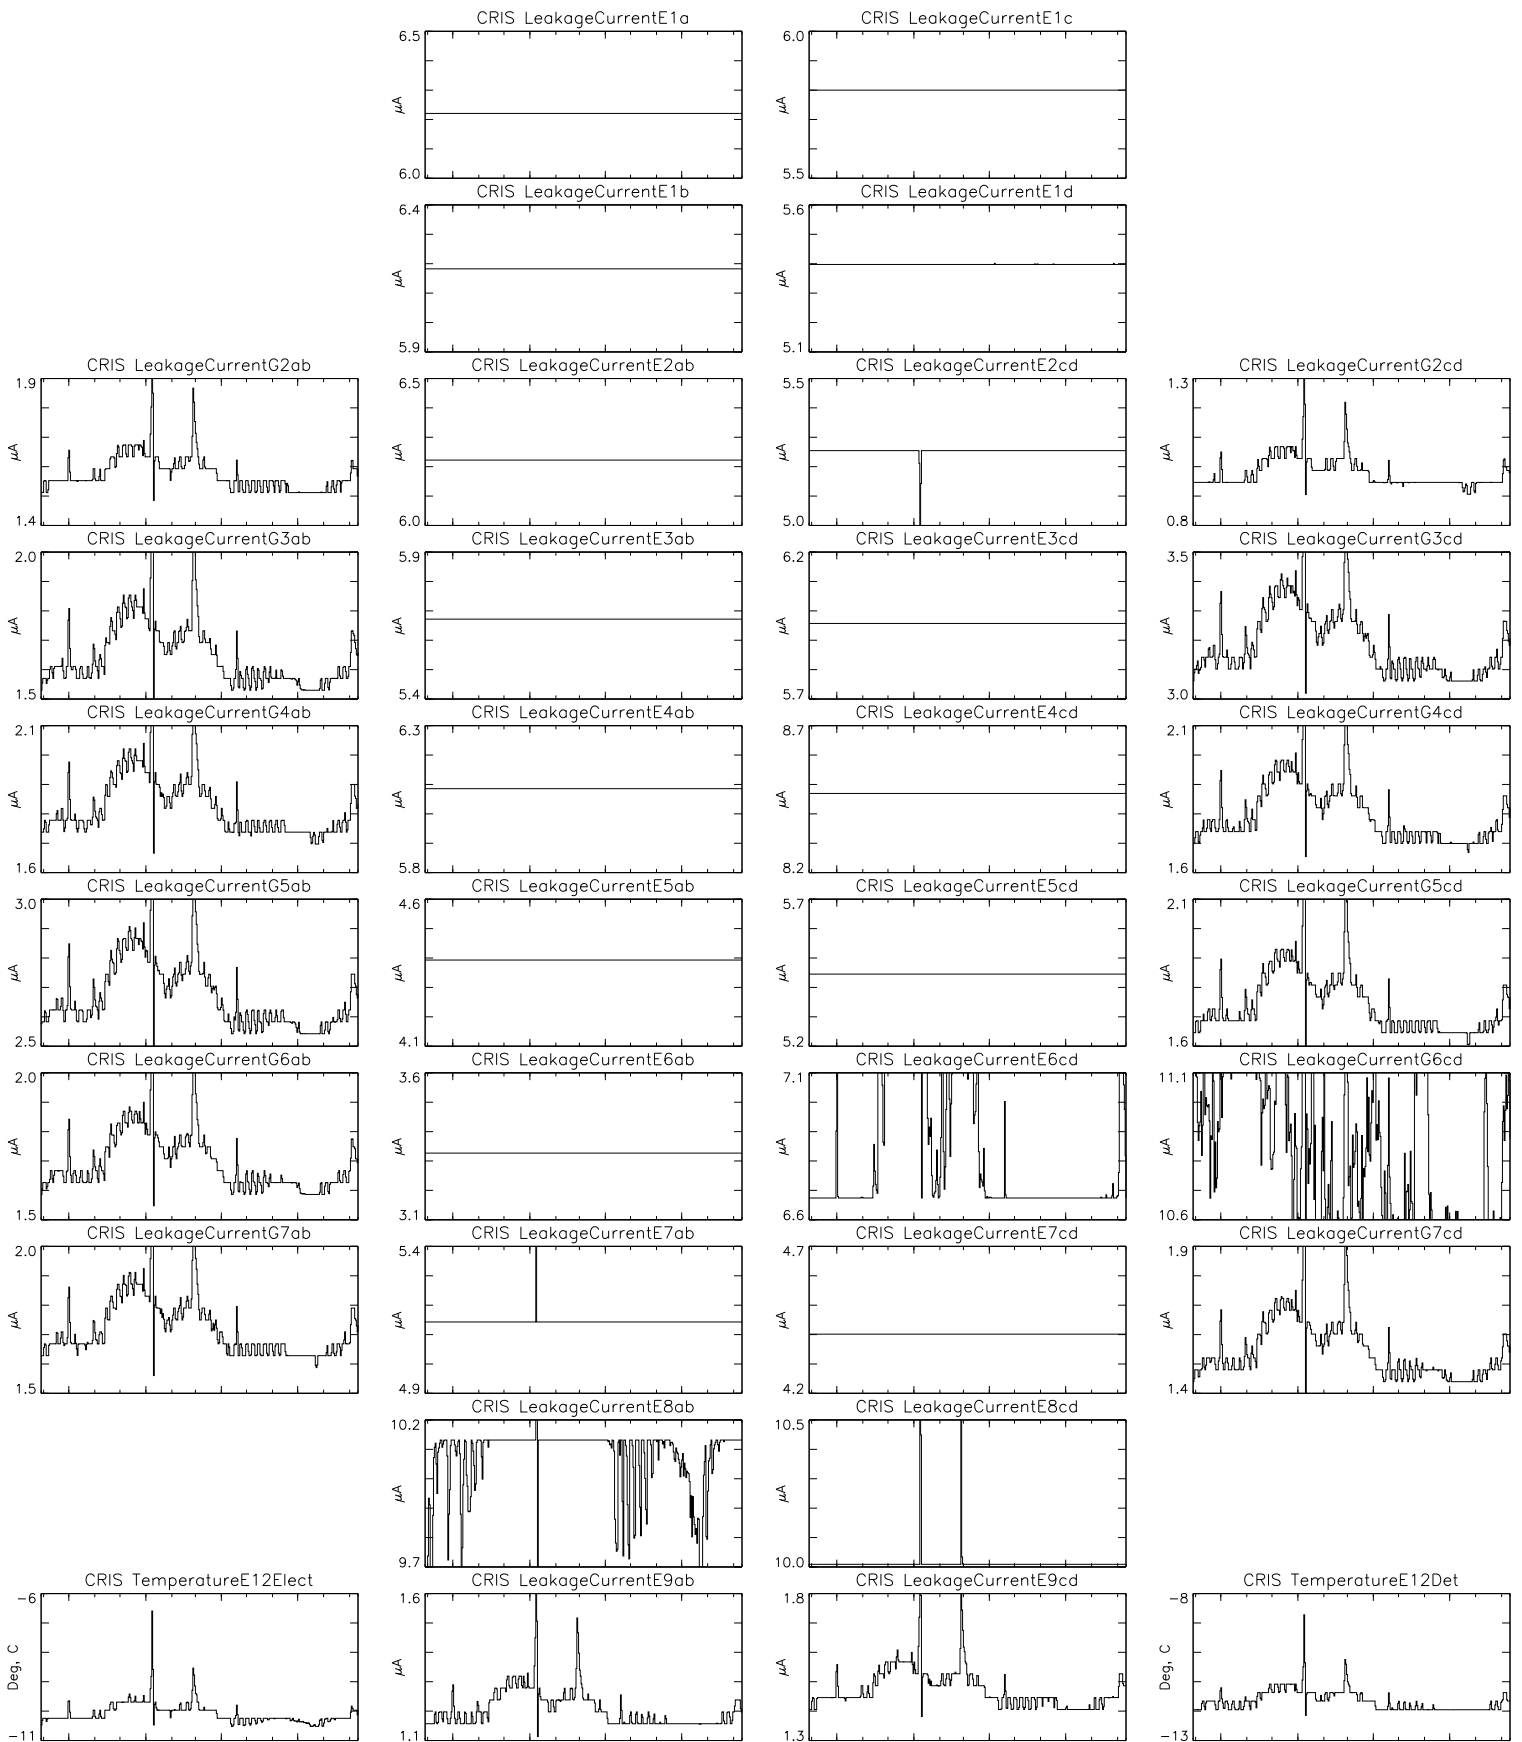

Bartels Rotation 2457-2470 – Daily Averages  
 (29-Aug-2013 thru 10-Sep-2014)  
 (241/2013 thru 253/2014)

Oct

Jan

Apr

Jul

time (29-Aug-2013 to 11-Sep-2014)

Bartels Rotation 2457-2470 – Daily Averages  
 (29-Aug-2013 thru 10-Sep-2014)  
 (241/2013 thru 253/2014)

Oct Jan Apr Jul  
 time (29-Aug-2013 to 11-Sep-2014)

Bartels Rotation 2457-2470 – Daily Averages  
(29-Aug-2013 thru 10-Sep-2014)  
(241/2013 thru 253/2014)

Oct Jan Apr Jul  
time (29-Aug-2013 to 11-Sep-2014)

Bartels Rotation 2457-2470 – Daily Averages  
 (29-Aug-2013 thru 10-Sep-2014)  
 (241/2013 thru 253/2014)