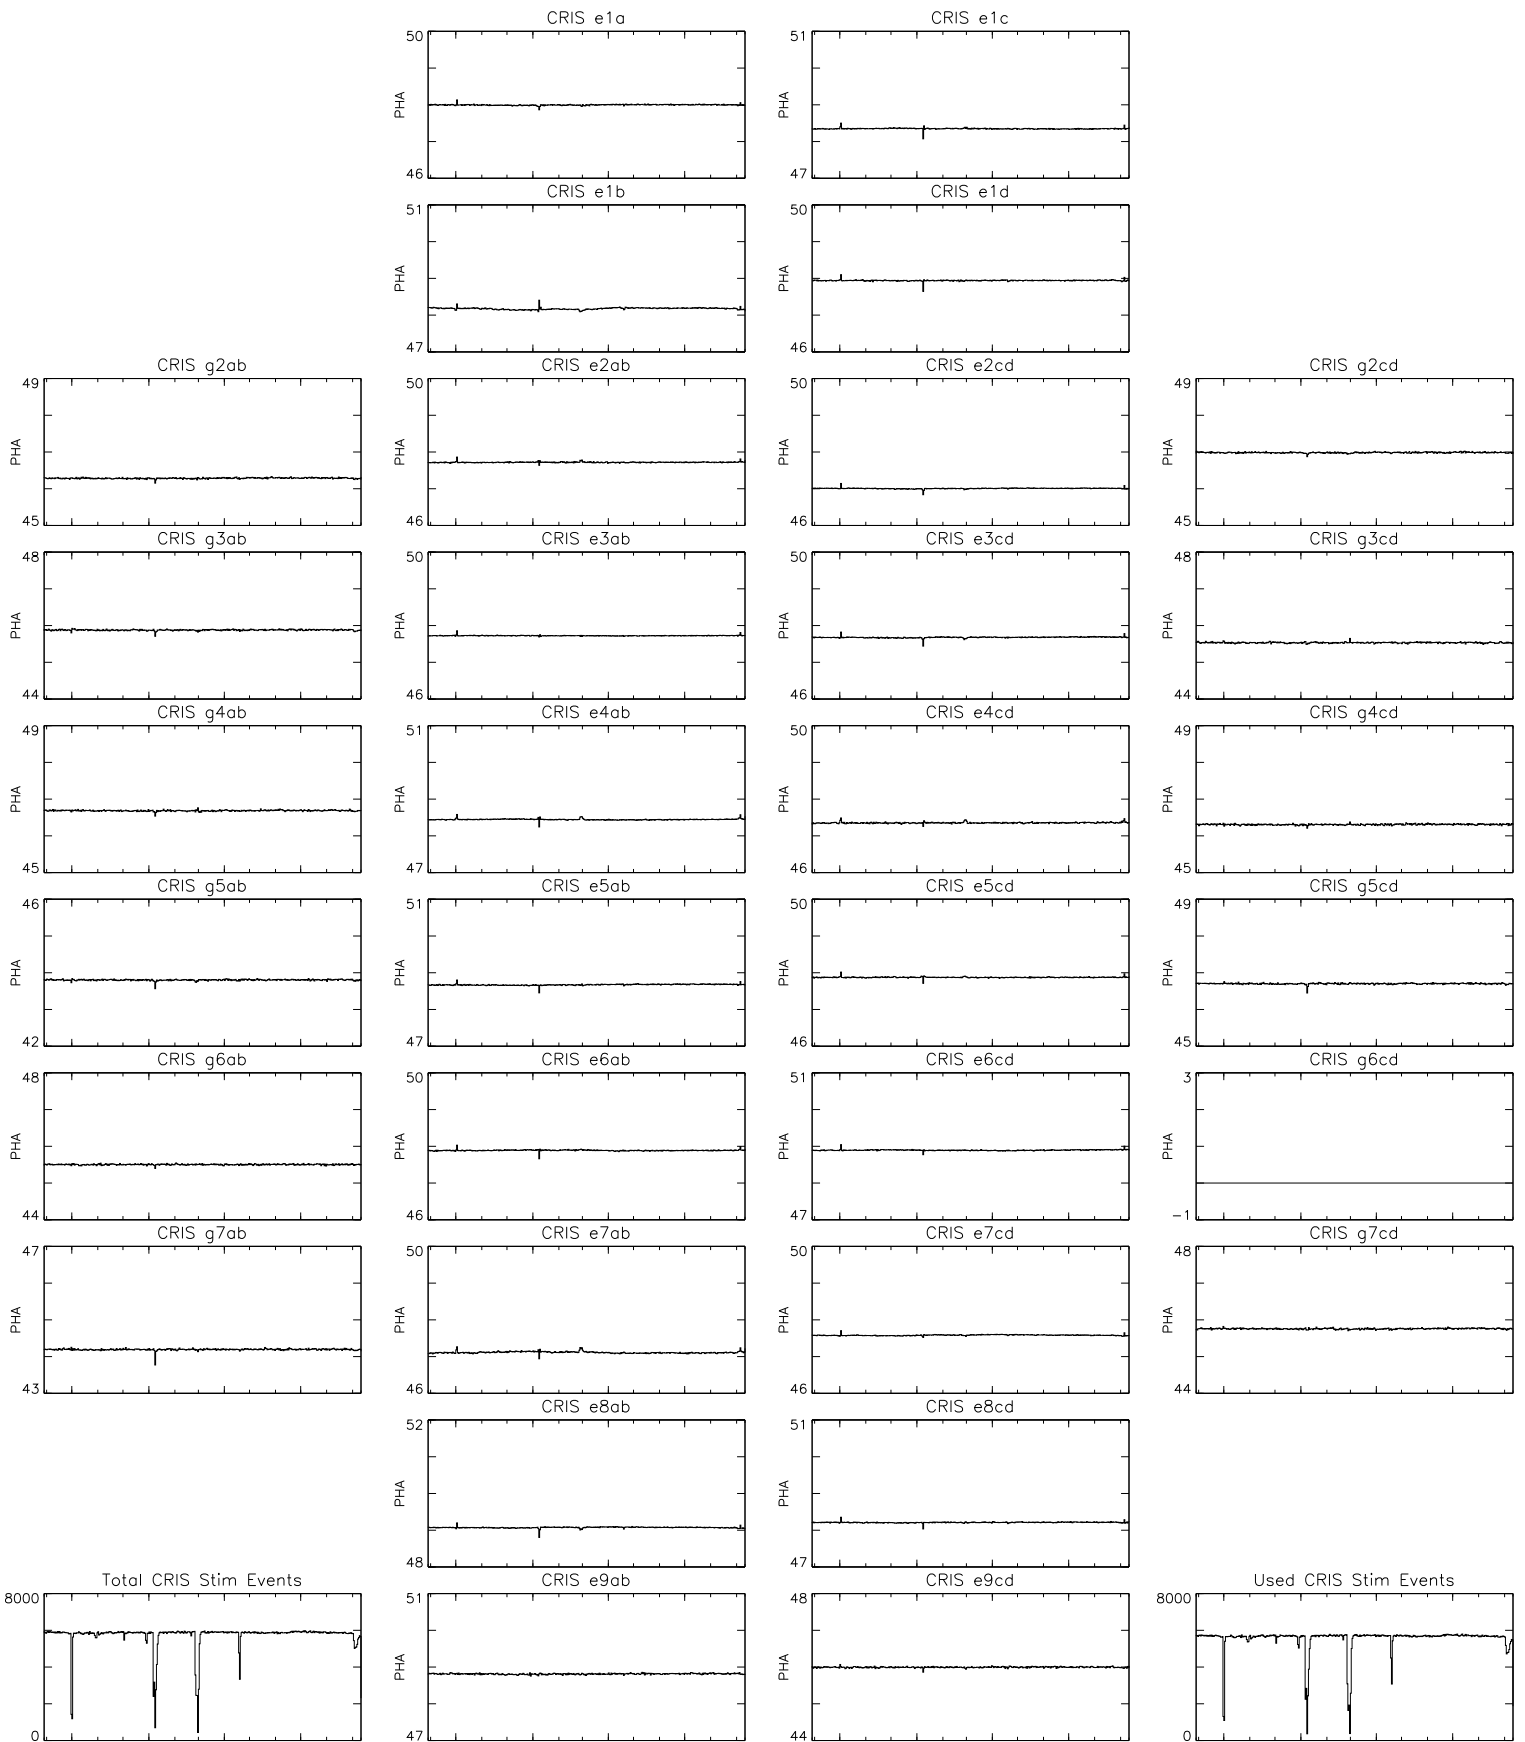

Bartels Rotation 2457–2470  
 Stim events – Daily fitted slope  
 (29–Aug–2013 thru 10–Sep–2014) (241/2013 thru 253/2014)

Bartels Rotation 2457-2470  
 Stim events - Daily fitted offset  
 (29-Aug-2013 thru 10-Sep-2014) (241/2013 thru 253/2014)

Oct Jan Apr Jul  
 time (29-Aug-2013 to 11-Sep-2014)