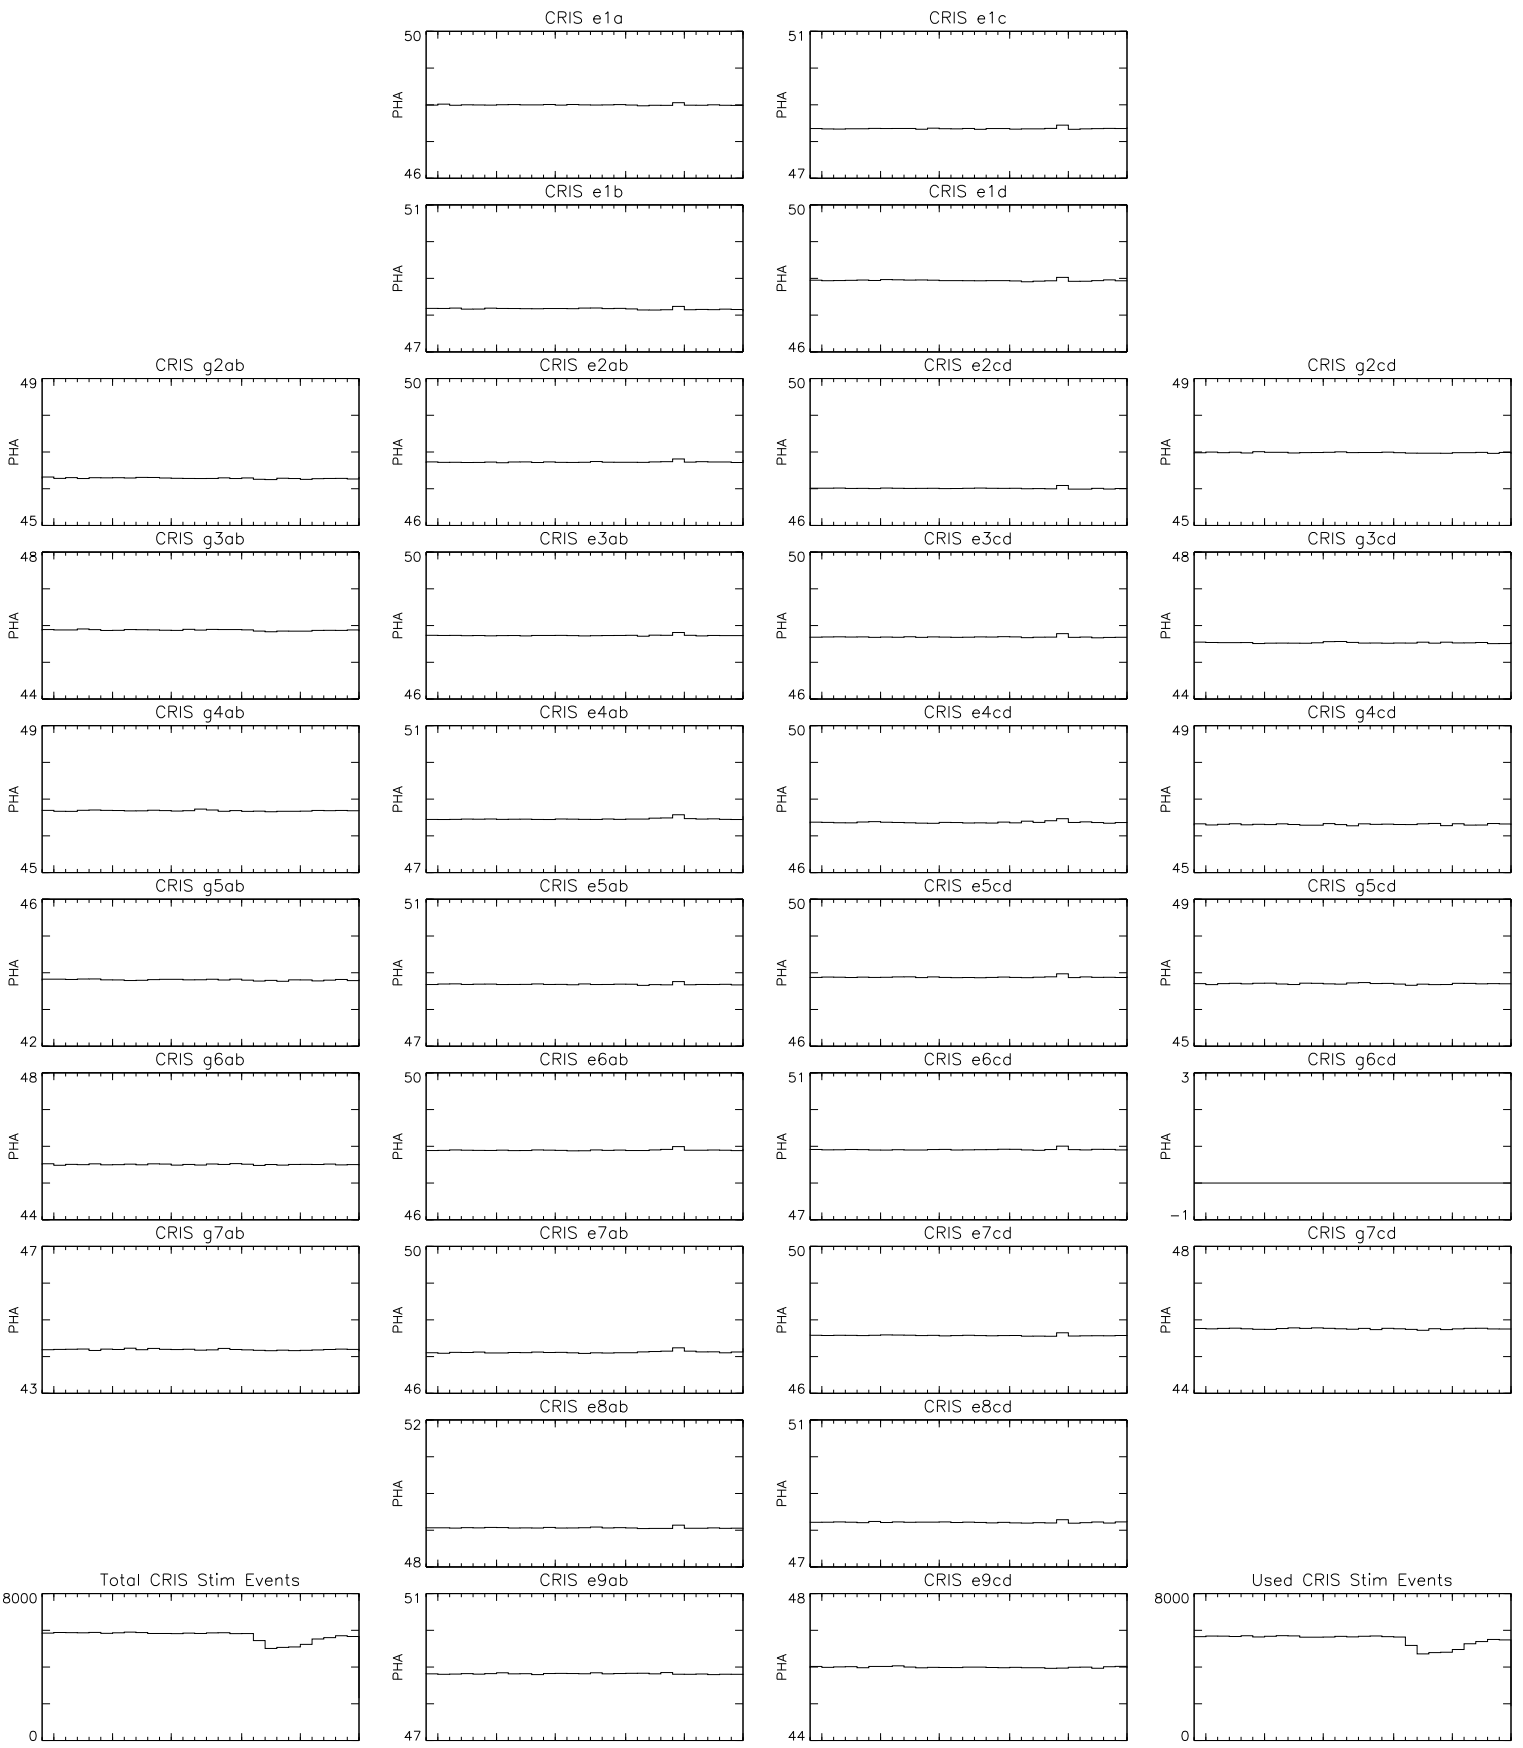

Bartels Rotation 2470
 Stim events – Daily fitted slope
 (15-Aug-2014 thru 10-Sep-2014) (227/2014 thru 253/2014)

Bartels Rotation 2470
 Stim events – Daily fitted offset
 (15-Aug-2014 thru 10-Sep-2014) (227/2014 thru 253/2014)

time (15-Aug-2014 to 11-Sep-2014)