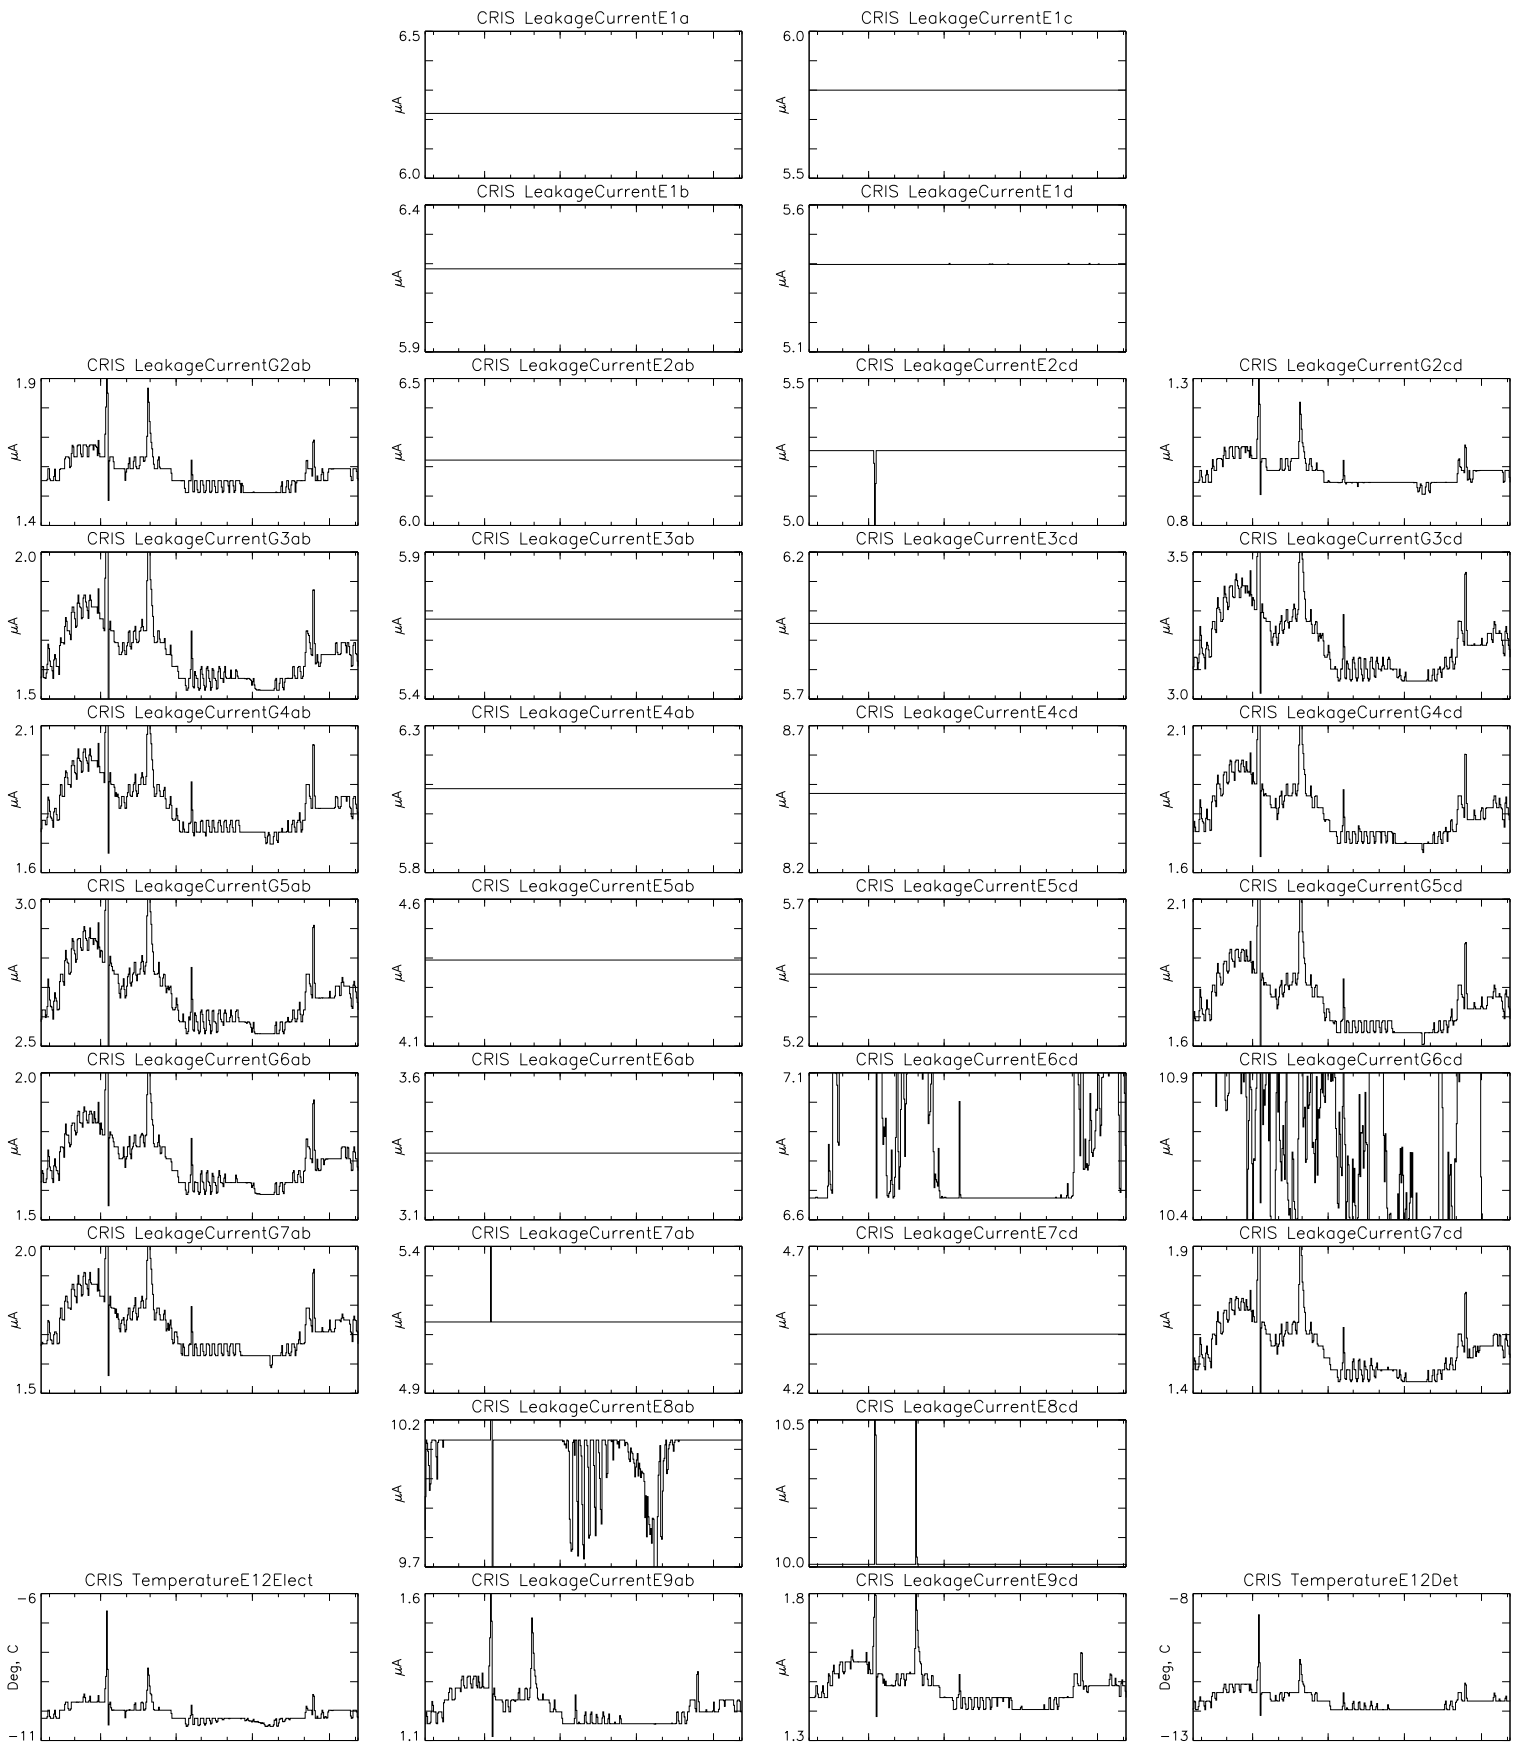

Bartels Rotation 2459–2472 – Daily Averages
 (22–Oct–2013 thru 03–Nov–2014)
 (295/2013 thru 307/2014)

Jan Apr Jul Oct
 time (22–Oct–2013 to 04–Nov–2014)

Bartels Rotation 2459-2472 – Daily Averages
 (22-Oct-2013 thru 03-Nov-2014)
 (295/2013 thru 307/2014)

Jan

Apr

Jul

Oct

time (22-Oct-2013 to 04-Nov-2014)

Bartels Rotation 2459-2472 – Daily Averages
(22-Oct-2013 thru 03-Nov-2014)
(295/2013 thru 307/2014)

Jan Apr Jul Oct
time (22-Oct-2013 to 04-Nov-2014)

Bartels Rotation 2459-2472 – Daily Averages
 (22-Oct-2013 thru 03-Nov-2014)
 (295/2013 thru 307/2014)

Jan Apr Jul Oct
 time (22-Oct-2013 to 04-Nov-2014)