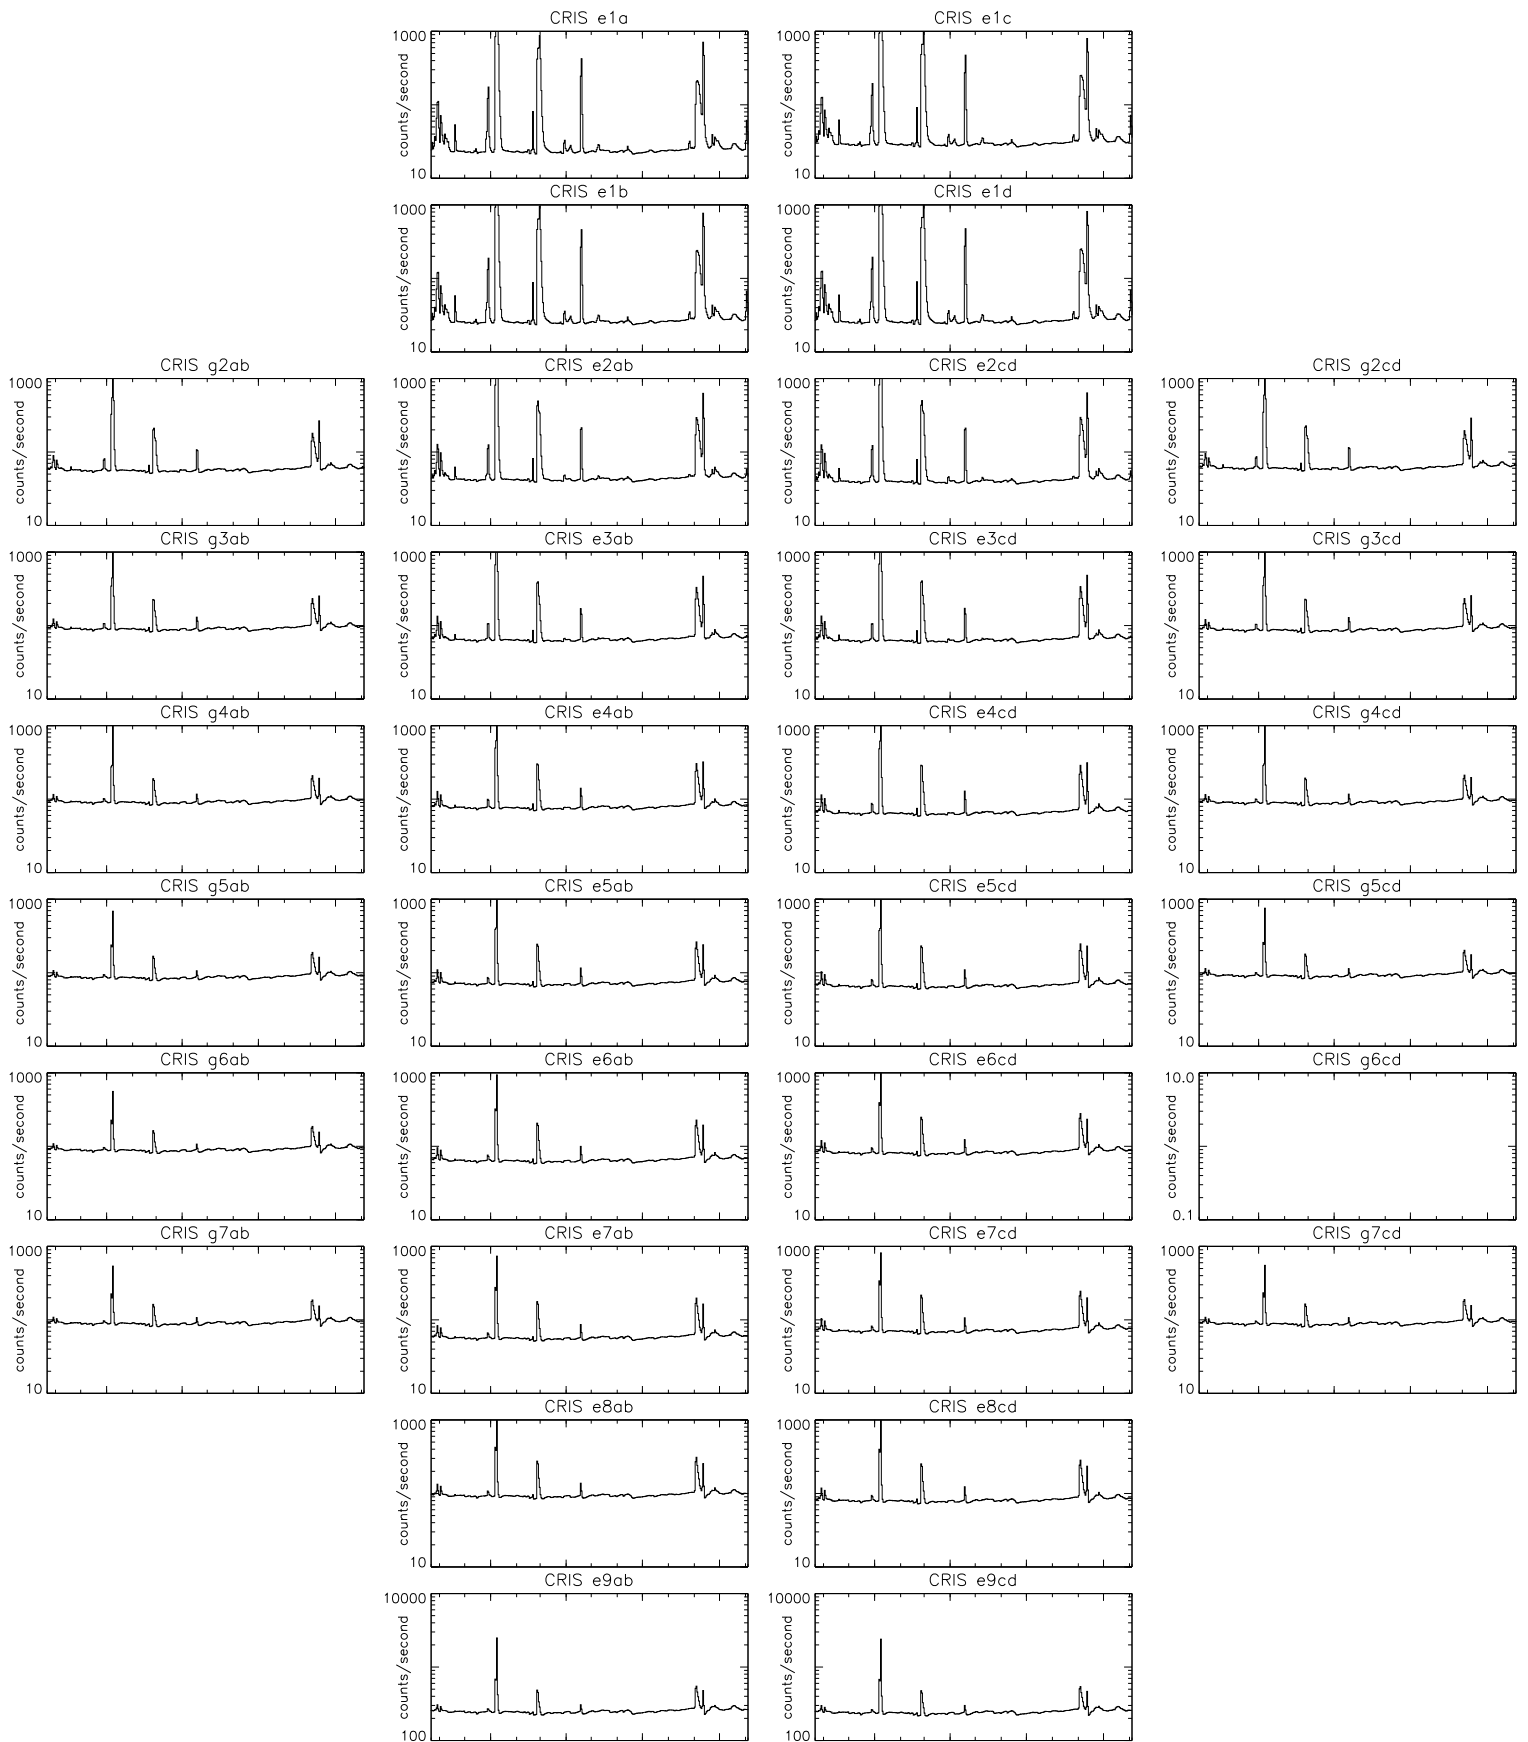

Bartels Rotation 2459–2472 – Daily Averages
 (22–Oct–2013 thru 03–Nov–2014)
 (295/2013 thru 307/2014)

Jan Apr Jul Oct
 time (22–Oct–2013 to 04–Nov–2014)

Bartels Rotation 2459-2472 – Daily Averages
 (22-Oct-2013 thru 03-Nov-2014)
 (295/2013 thru 307/2014)

Jan

Apr

Jul

Oct

time (22-Oct-2013 to 04-Nov-2014)

Bartels Rotation 2459-2472 – Daily Averages
(22-Oct-2013 thru 03-Nov-2014)
(295/2013 thru 307/2014)

Jan Apr Jul Oct
time (22-Oct-2013 to 04-Nov-2014)

Bartels Rotation 2459-2472 – Daily Averages
 (22-Oct-2013 thru 03-Nov-2014)
 (295/2013 thru 307/2014)

Jan Apr Jul Oct
 time (22-Oct-2013 to 04-Nov-2014)