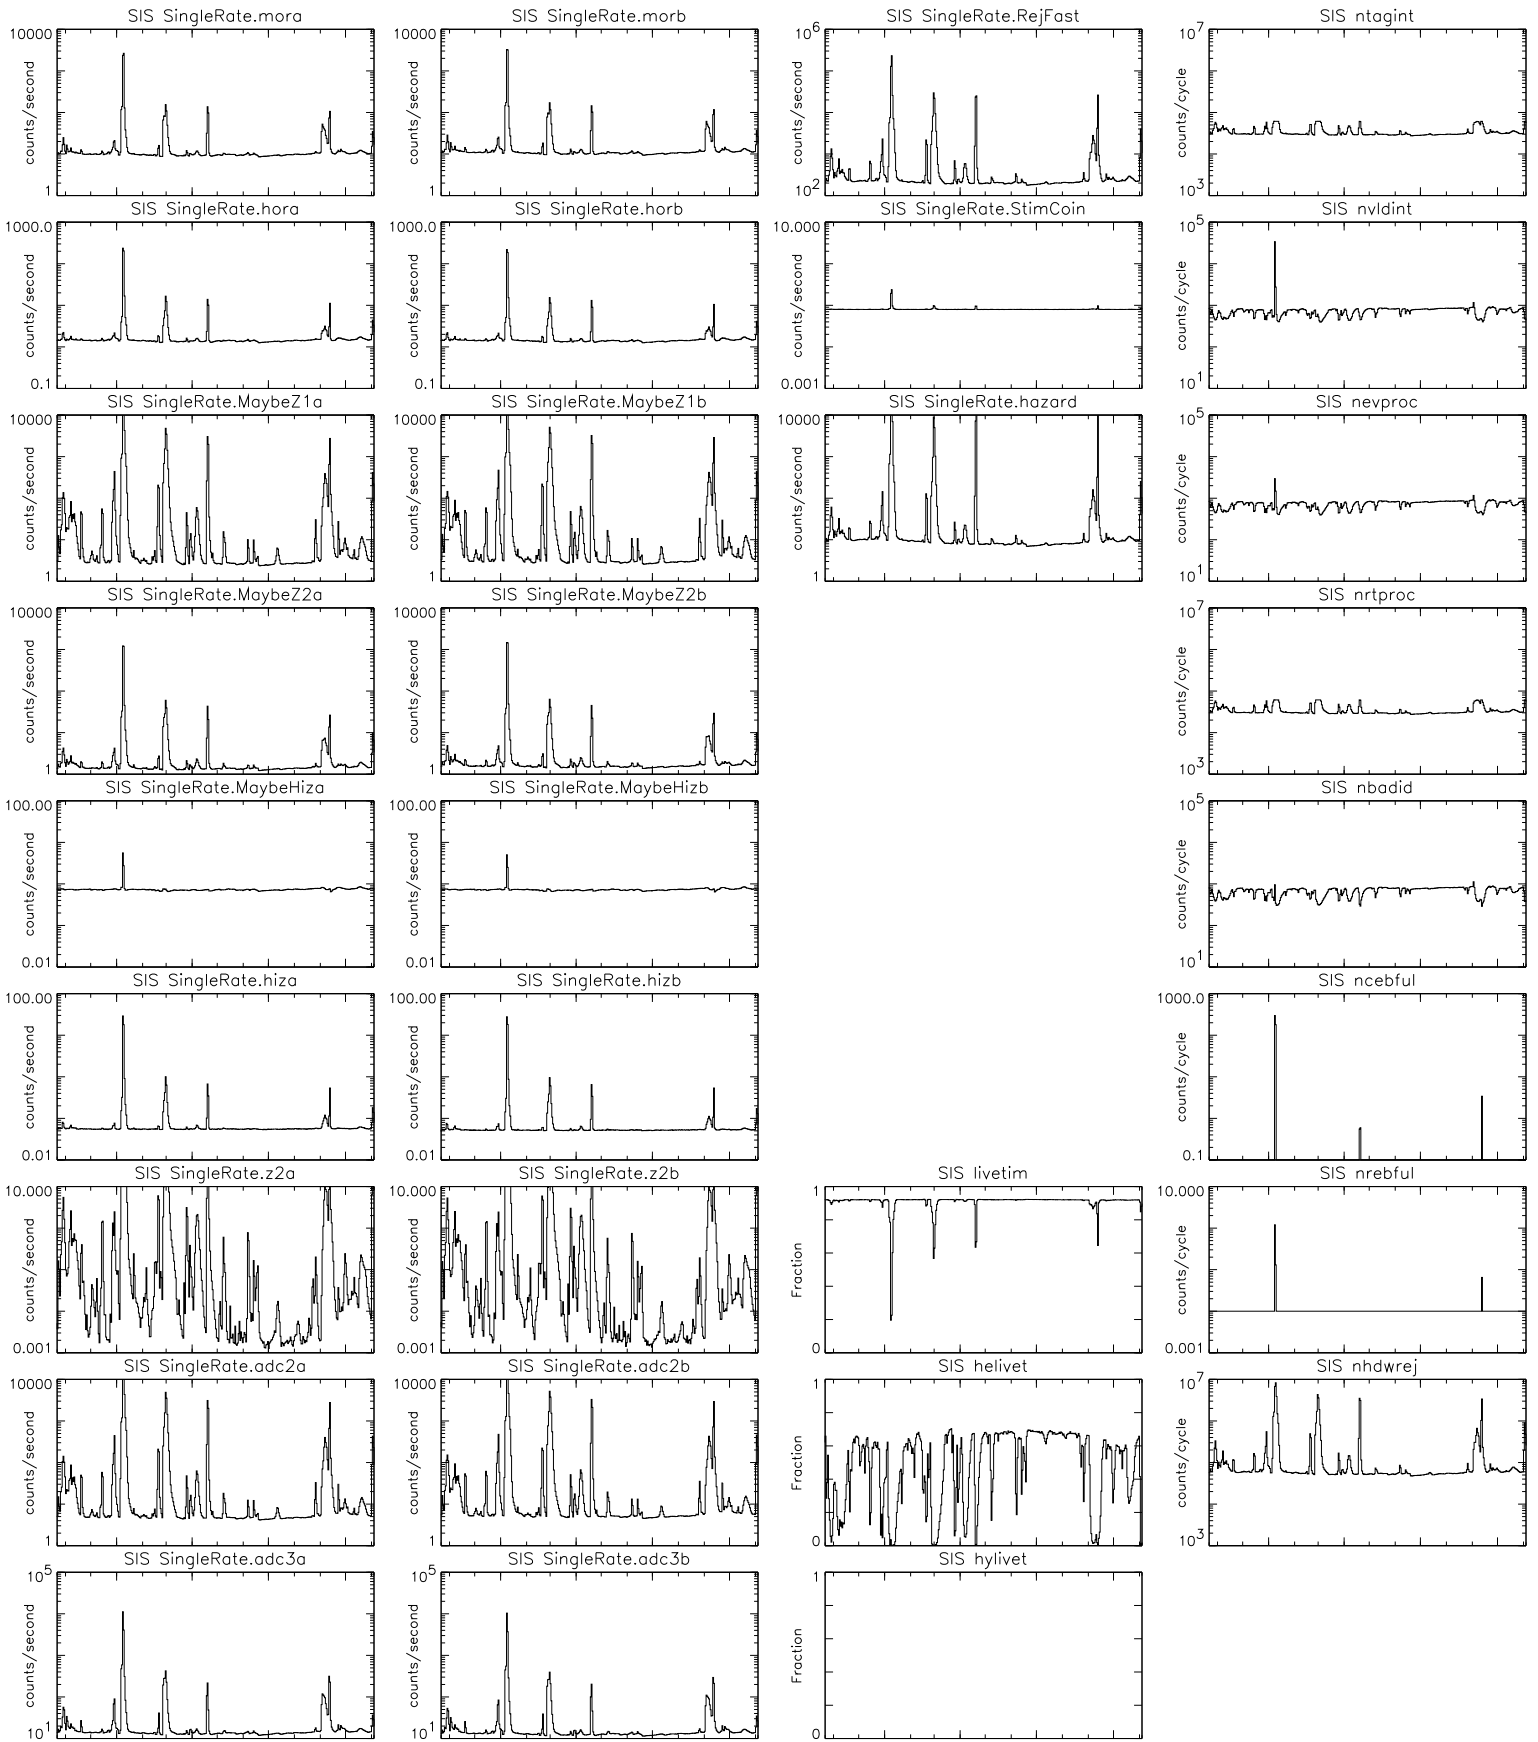

Bartels Rotation 2459-2472 – Daily Averages  
 (22-Oct-2013 thru 03-Nov-2014)  
 (295/2013 thru 307/2014)

Jan

Apr

Jul

Oct

time (22-Oct-2013 to 04-Nov-2014)

Bartels Rotation 2459-2472 – Daily Averages  
(22-Oct-2013 thru 03-Nov-2014)  
(295/2013 thru 307/2014)

Jan Apr Jul Oct  
time (22-Oct-2013 to 04-Nov-2014)

Bartels Rotation 2459-2472 – Daily Averages  
 (22-Oct-2013 thru 03-Nov-2014)  
 (295/2013 thru 307/2014)

Jan

Apr

Jul

Oct

time (22-Oct-2013 to 04-Nov-2014)