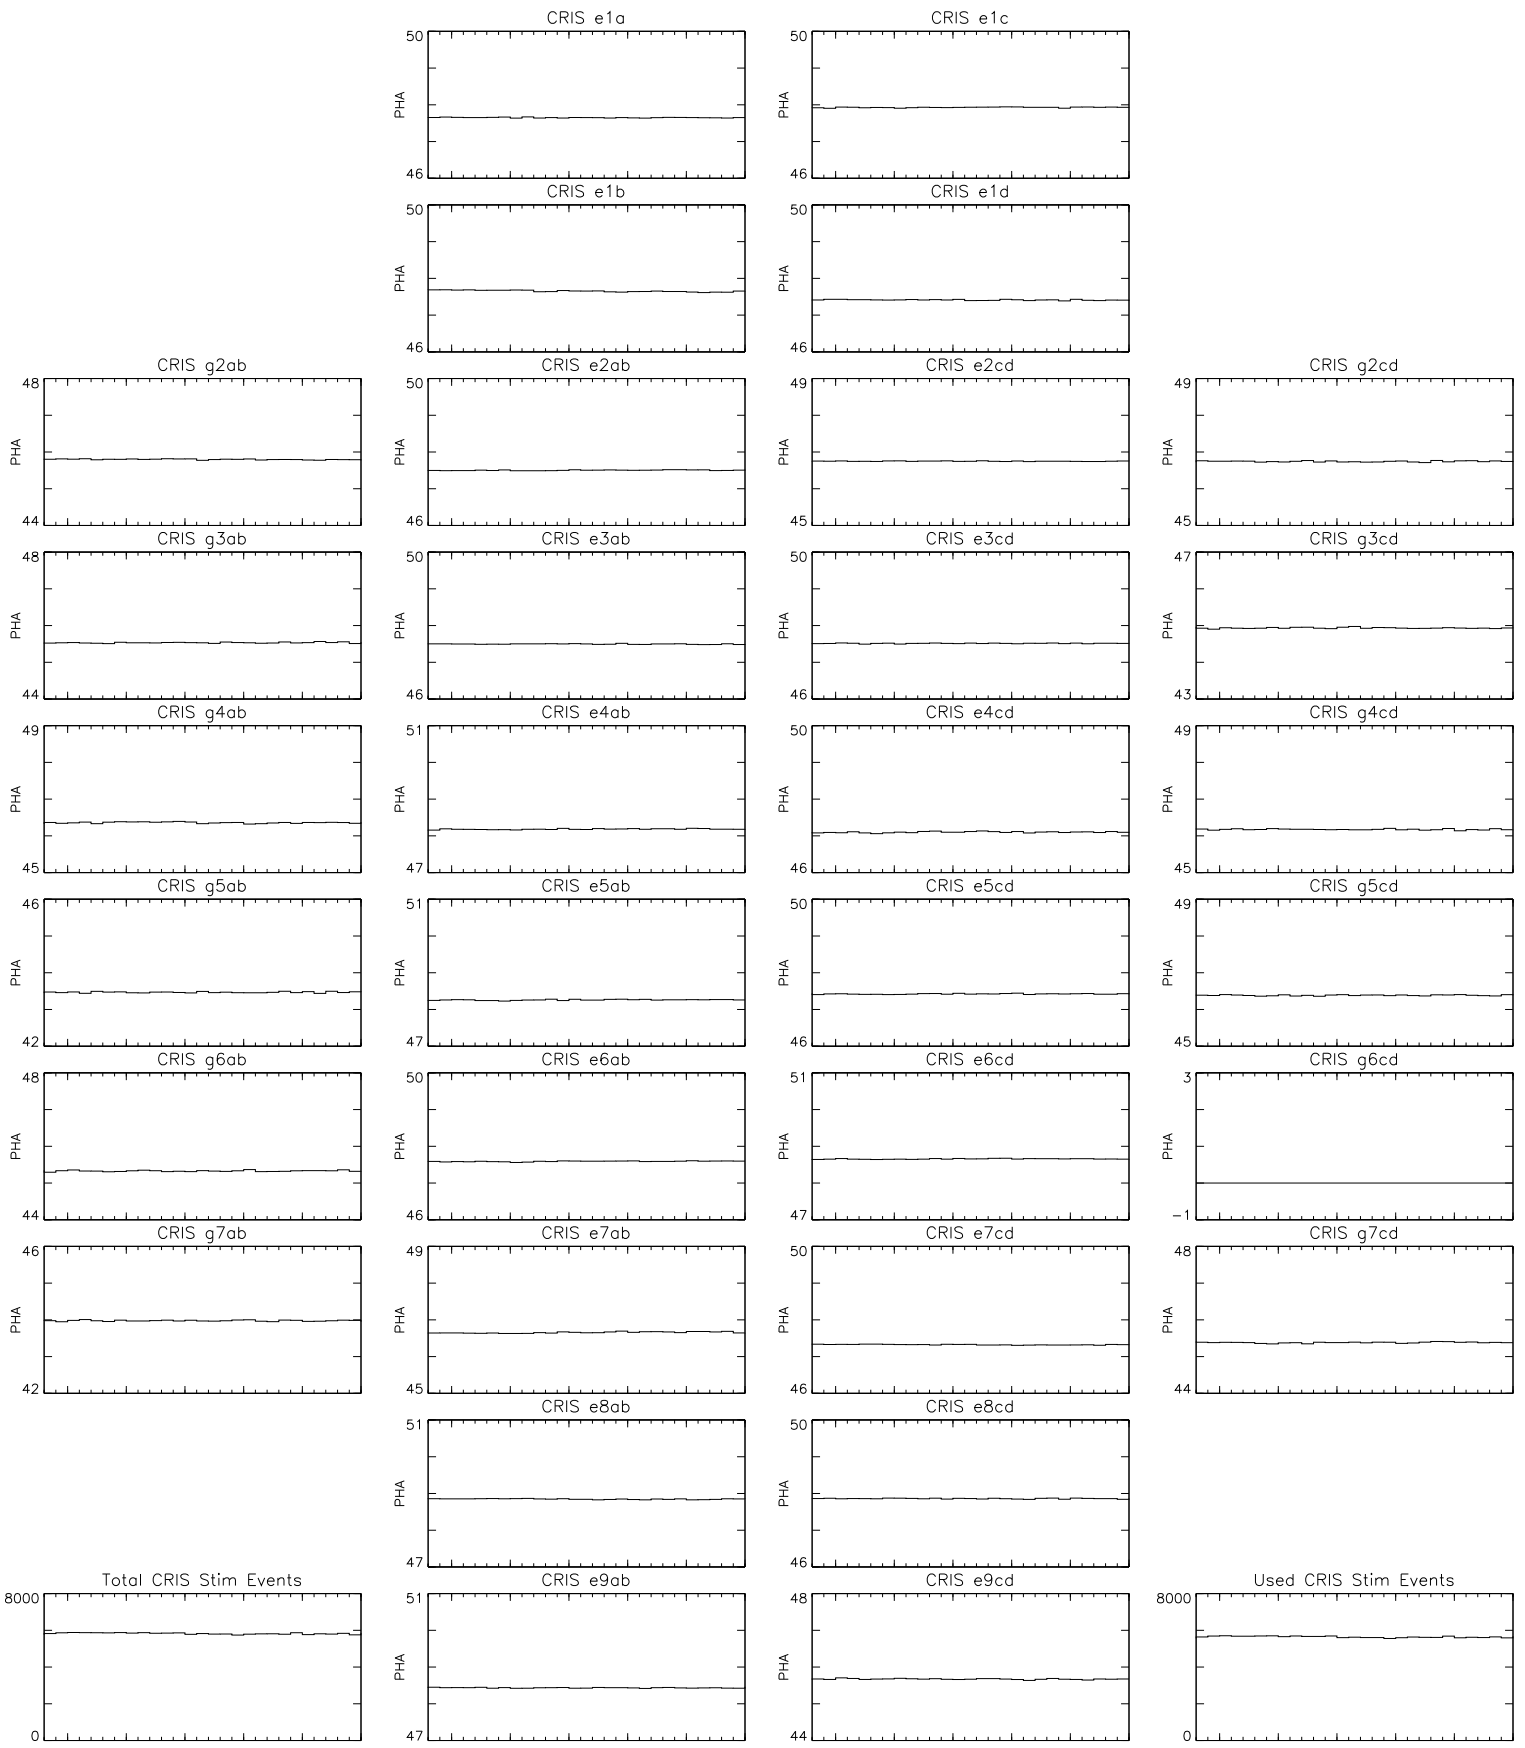

Bartels Rotation 2473  
 Stim events – Daily fitted slope  
 (04–Nov–2014 thru 30–Nov–2014) (308/2014 thru 334/2014)

Bartels Rotation 2473  
 Stim events – Daily fitted offset  
 (04–Nov–2014 thru 30–Nov–2014) (308/2014 thru 334/2014)

6                      11                      16                      21                      26                      Dec 1  
 time (04–Nov–2014 to 01–Dec–2014)