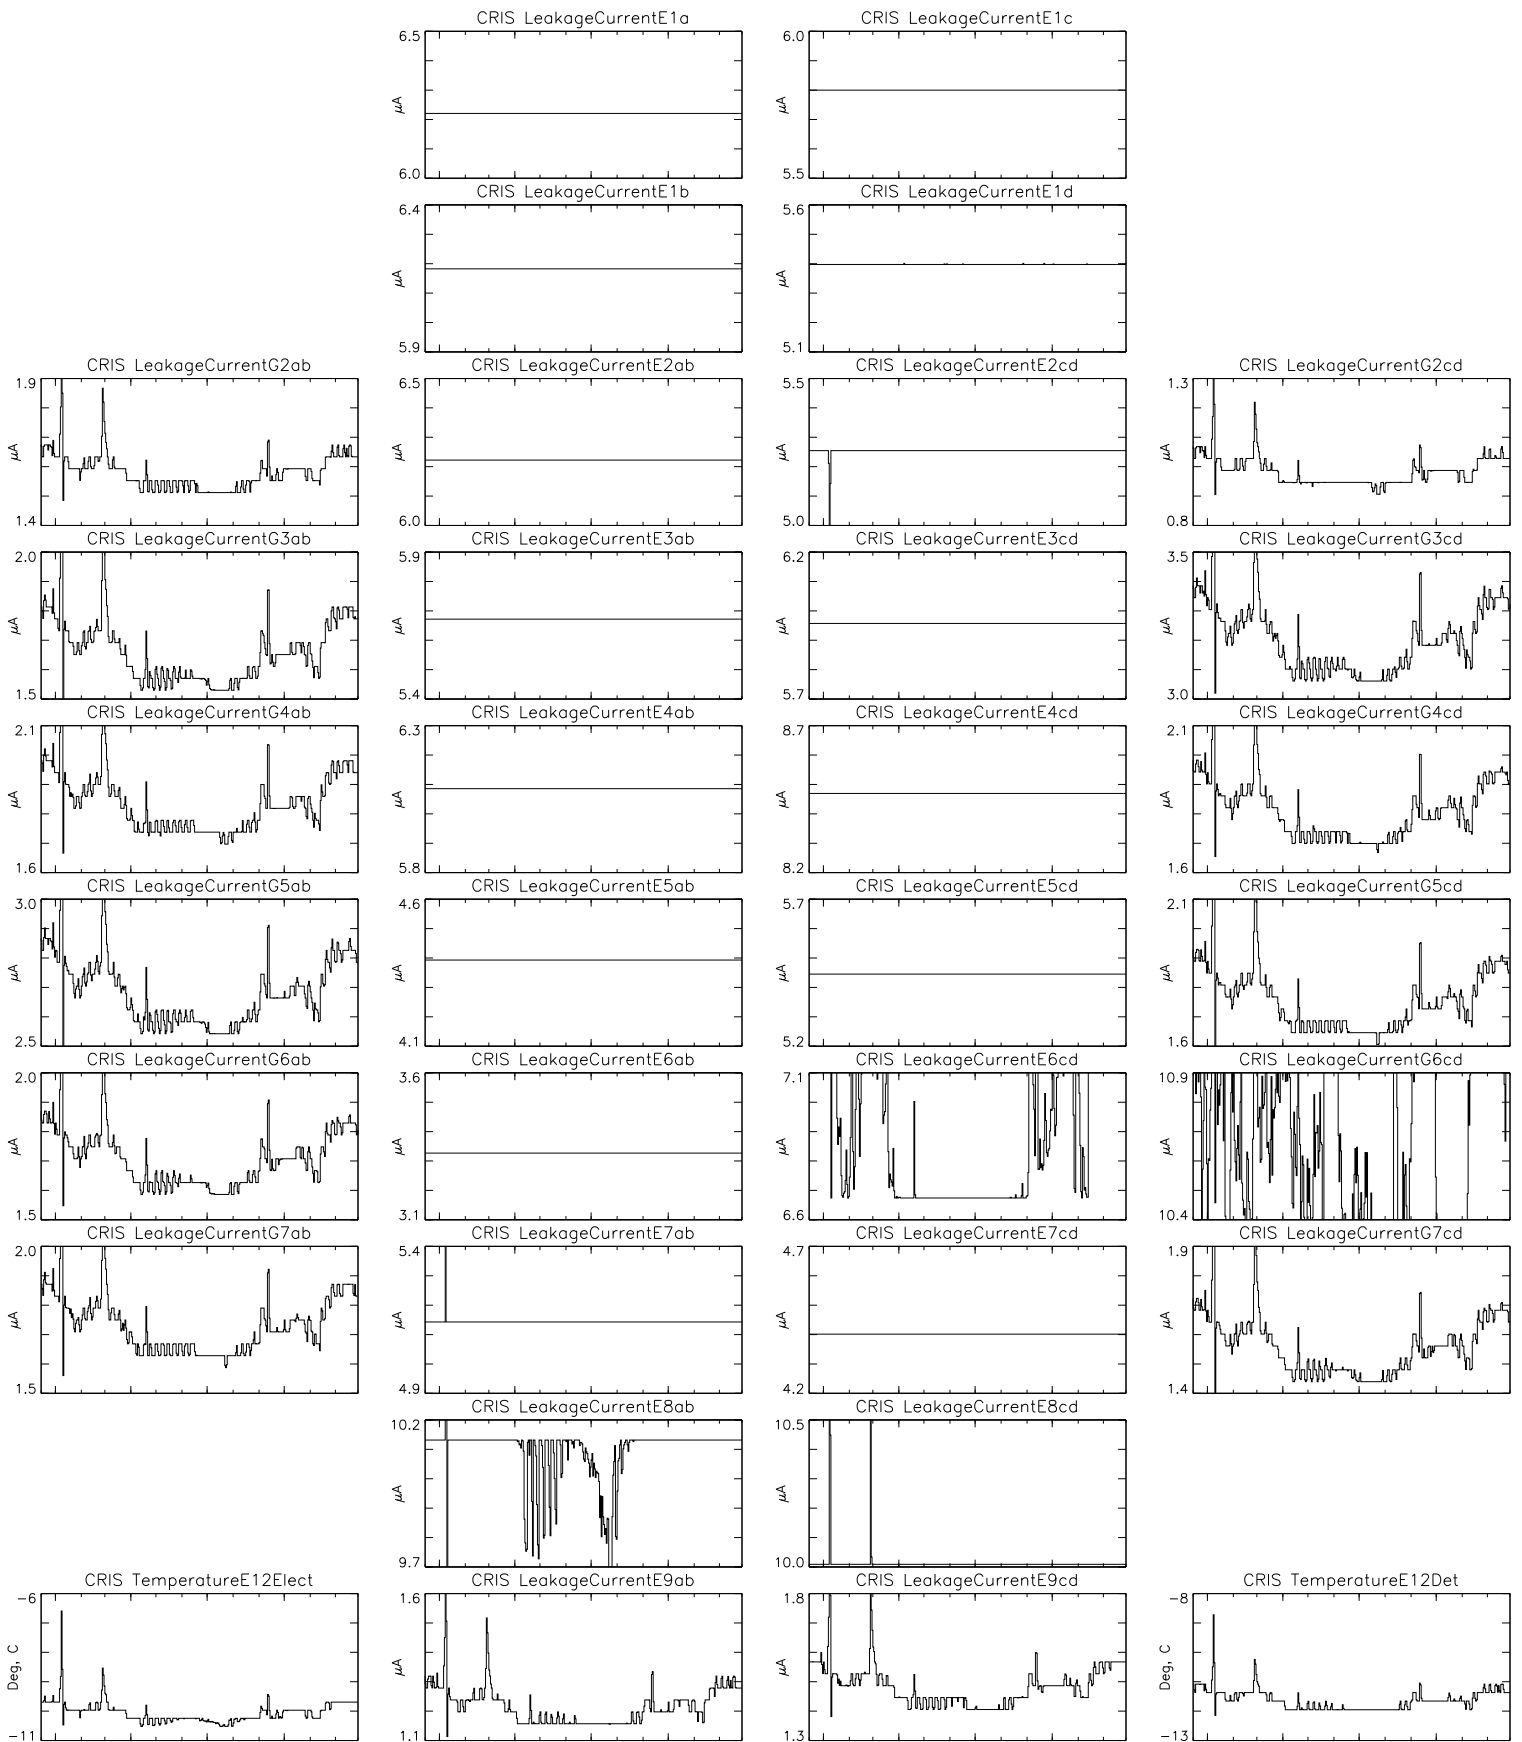

Bartels Rotation 2461-2474 – Daily Averages
 (15-Dec-2013 thru 27-Dec-2014)
 (349/2013 thru 361/2014)

Jan Apr Jul Oct
 time (15-Dec-2013 to 28-Dec-2014)

Bartels Rotation 2461-2474 – Daily Averages
 (15-Dec-2013 thru 27-Dec-2014)
 (349/2013 thru 361/2014)

Jan

Apr

Jul

Oct

time (15-Dec-2013 to 28-Dec-2014)

Bartels Rotation 2461-2474 – Daily Averages
(15-Dec-2013 thru 27-Dec-2014)
(349/2013 thru 361/2014)

Jan Apr Jul Oct
time (15-Dec-2013 to 28-Dec-2014)

Bartels Rotation 2461-2474 – Daily Averages
 (15-Dec-2013 thru 27-Dec-2014)
 (349/2013 thru 361/2014)