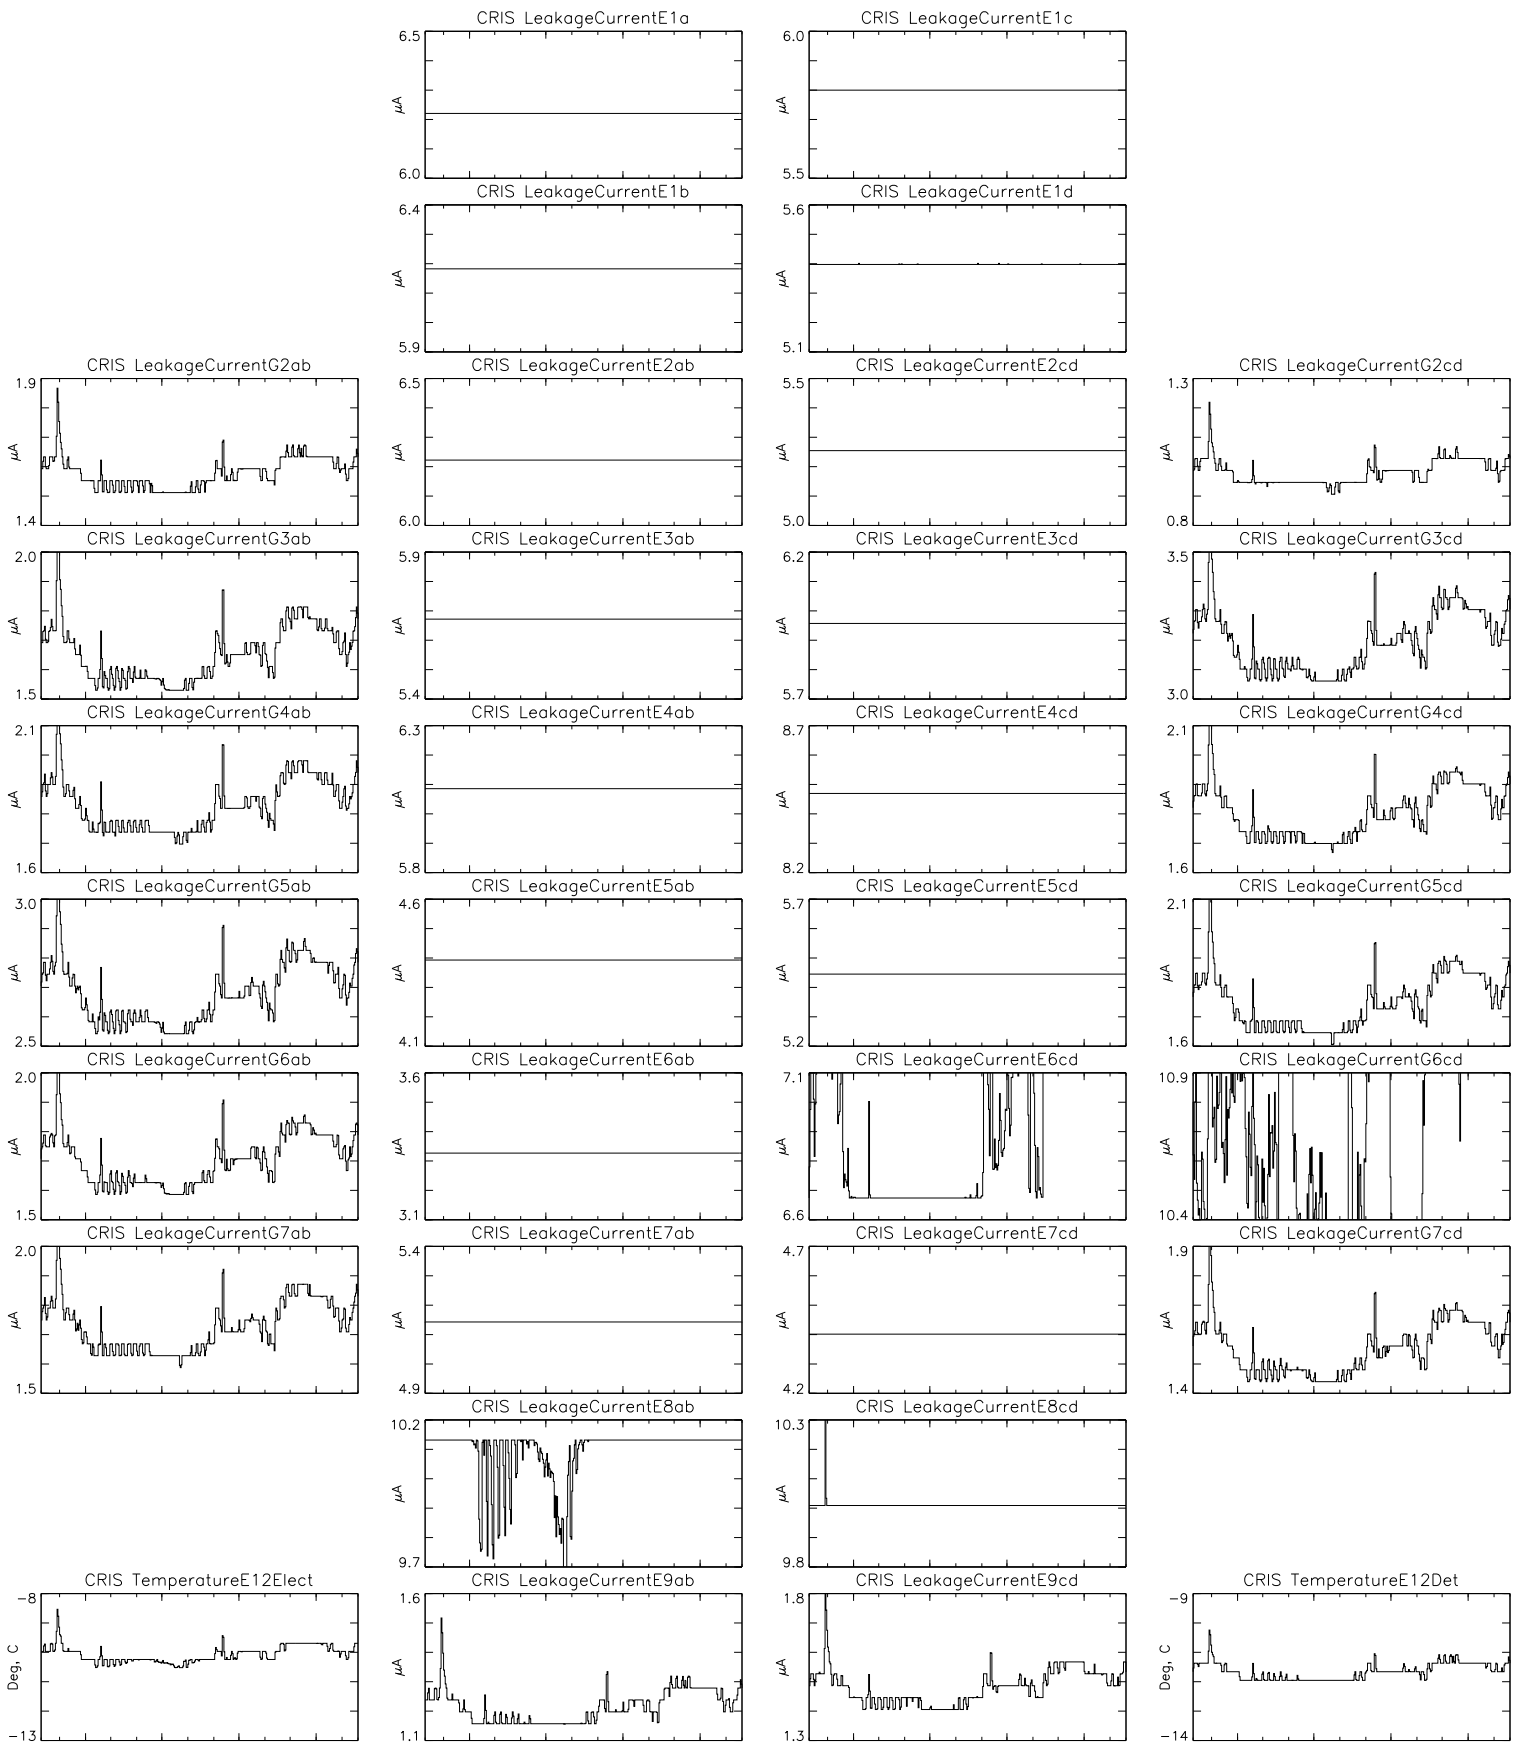

Bartels Rotation 2463-2476 – Daily Averages  
 (07-Feb-2014 thru 19-Feb-2015)  
 (038/2014 thru 050/2015)

Apr Jul Oct Jan  
 time (07-Feb-2014 to 20-Feb-2015)

Bartels Rotation 2463-2476 – Daily Averages  
 (07-Feb-2014 thru 19-Feb-2015)  
 (038/2014 thru 050/2015)

Apr

Jul

Oct

Jan

time (07-Feb-2014 to 20-Feb-2015)

Bartels Rotation 2463-2476 – Daily Averages  
(07-Feb-2014 thru 19-Feb-2015)  
(038/2014 thru 050/2015)

Apr Jul Oct Jan  
time (07-Feb-2014 to 20-Feb-2015)

Bartels Rotation 2463-2476 – Daily Averages  
 (07-Feb-2014 thru 19-Feb-2015)  
 (038/2014 thru 050/2015)