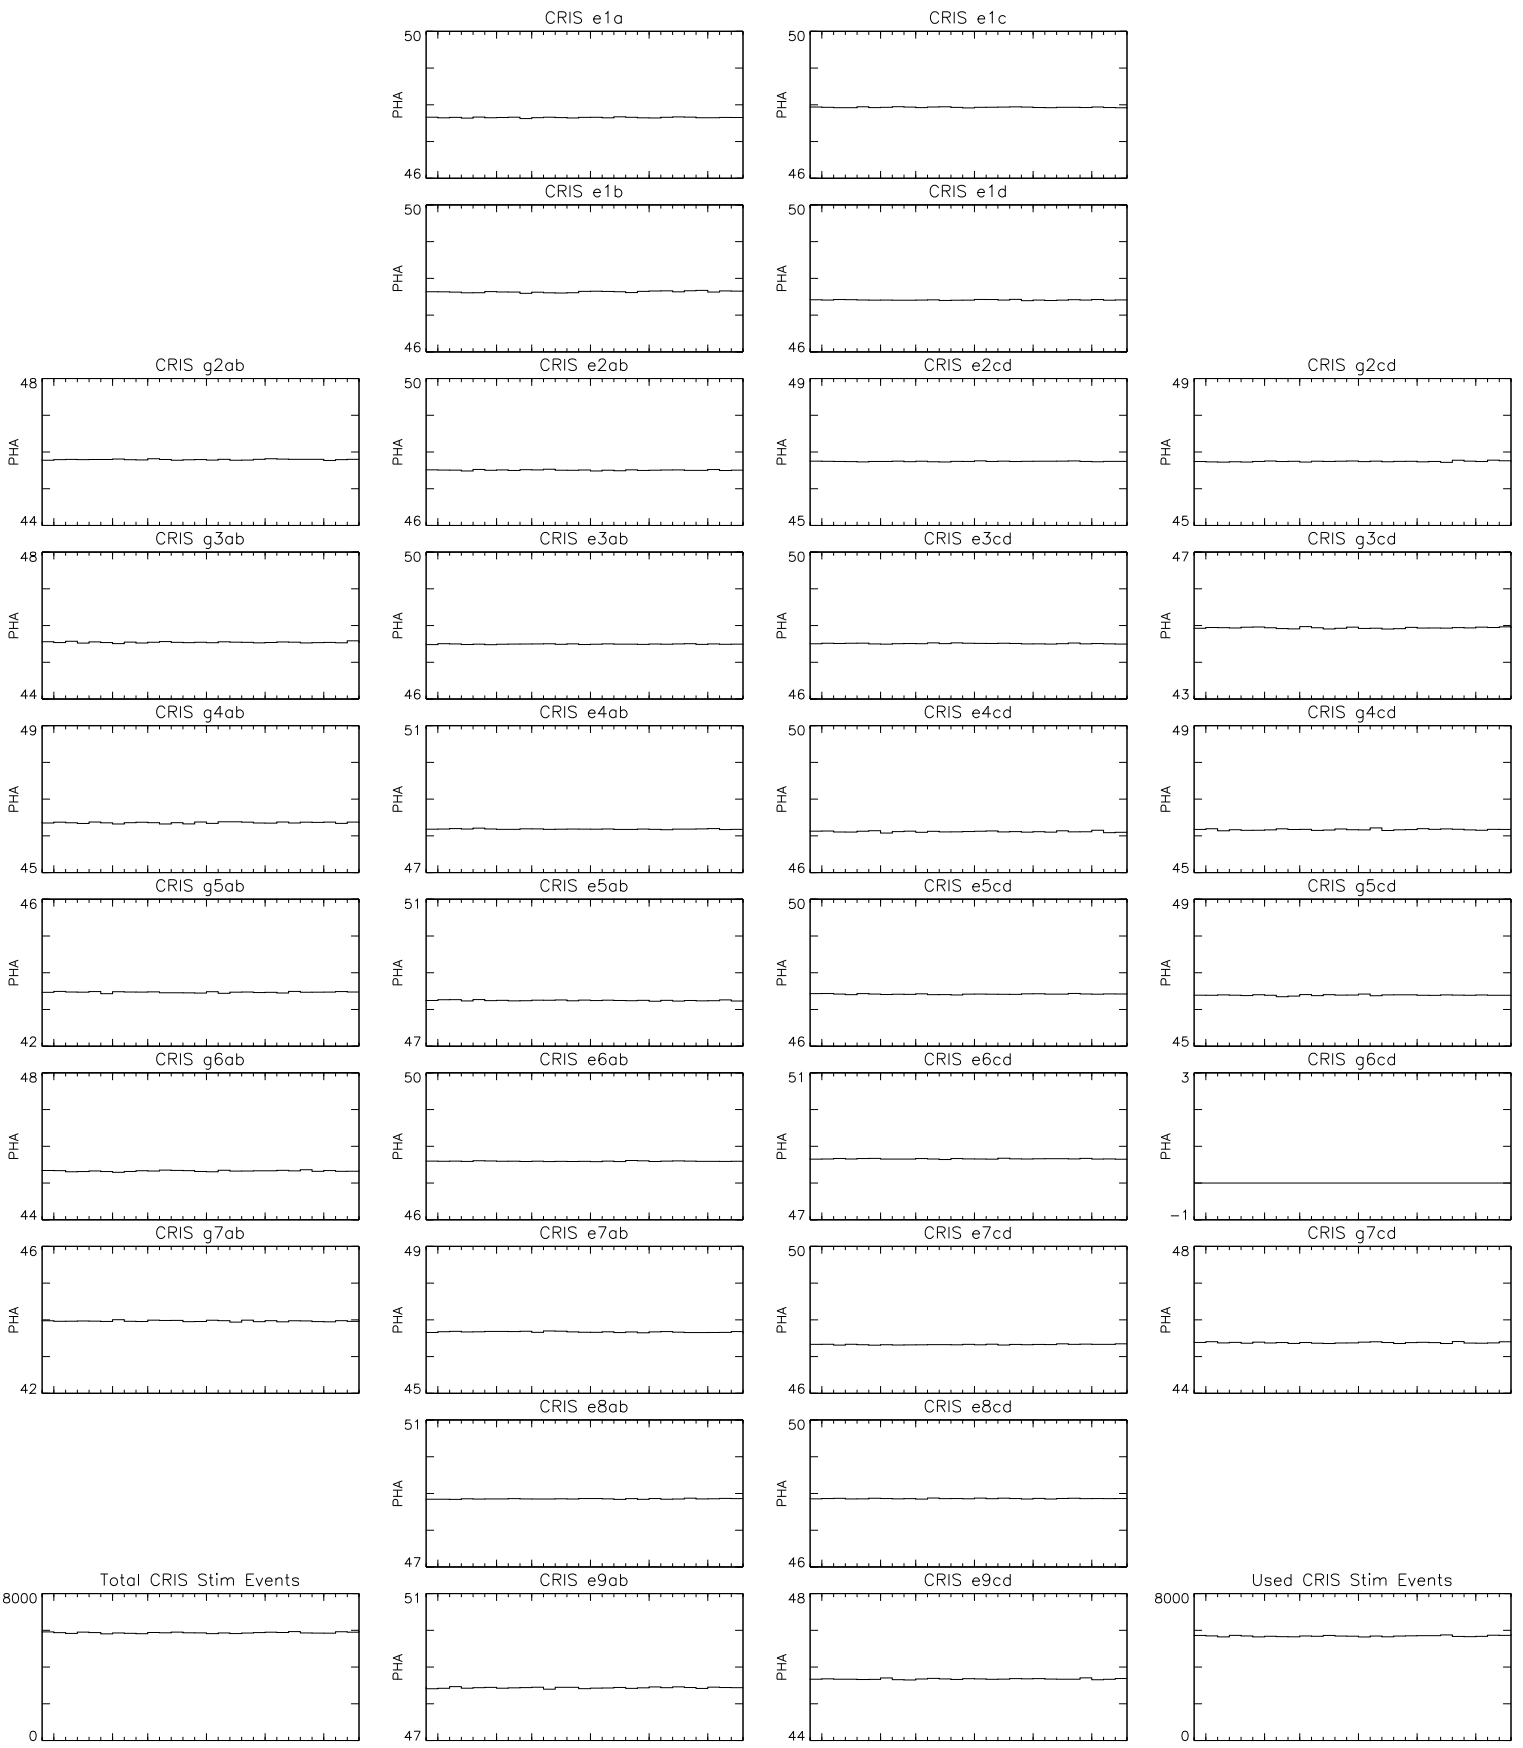

Bartels Rotation 2477
 Stim events – Daily fitted slope
 (20-Feb-2015 thru 18-Mar-2015) (051/2015 thru 077/2015)

Bartels Rotation 2477
 Stim events – Daily fitted offset
 (20-Feb-2015 thru 18-Mar-2015) (051/2015 thru 077/2015)

21 26 Mar 1 6 11 16

time (20-Feb-2015 to 19-Mar-2015)