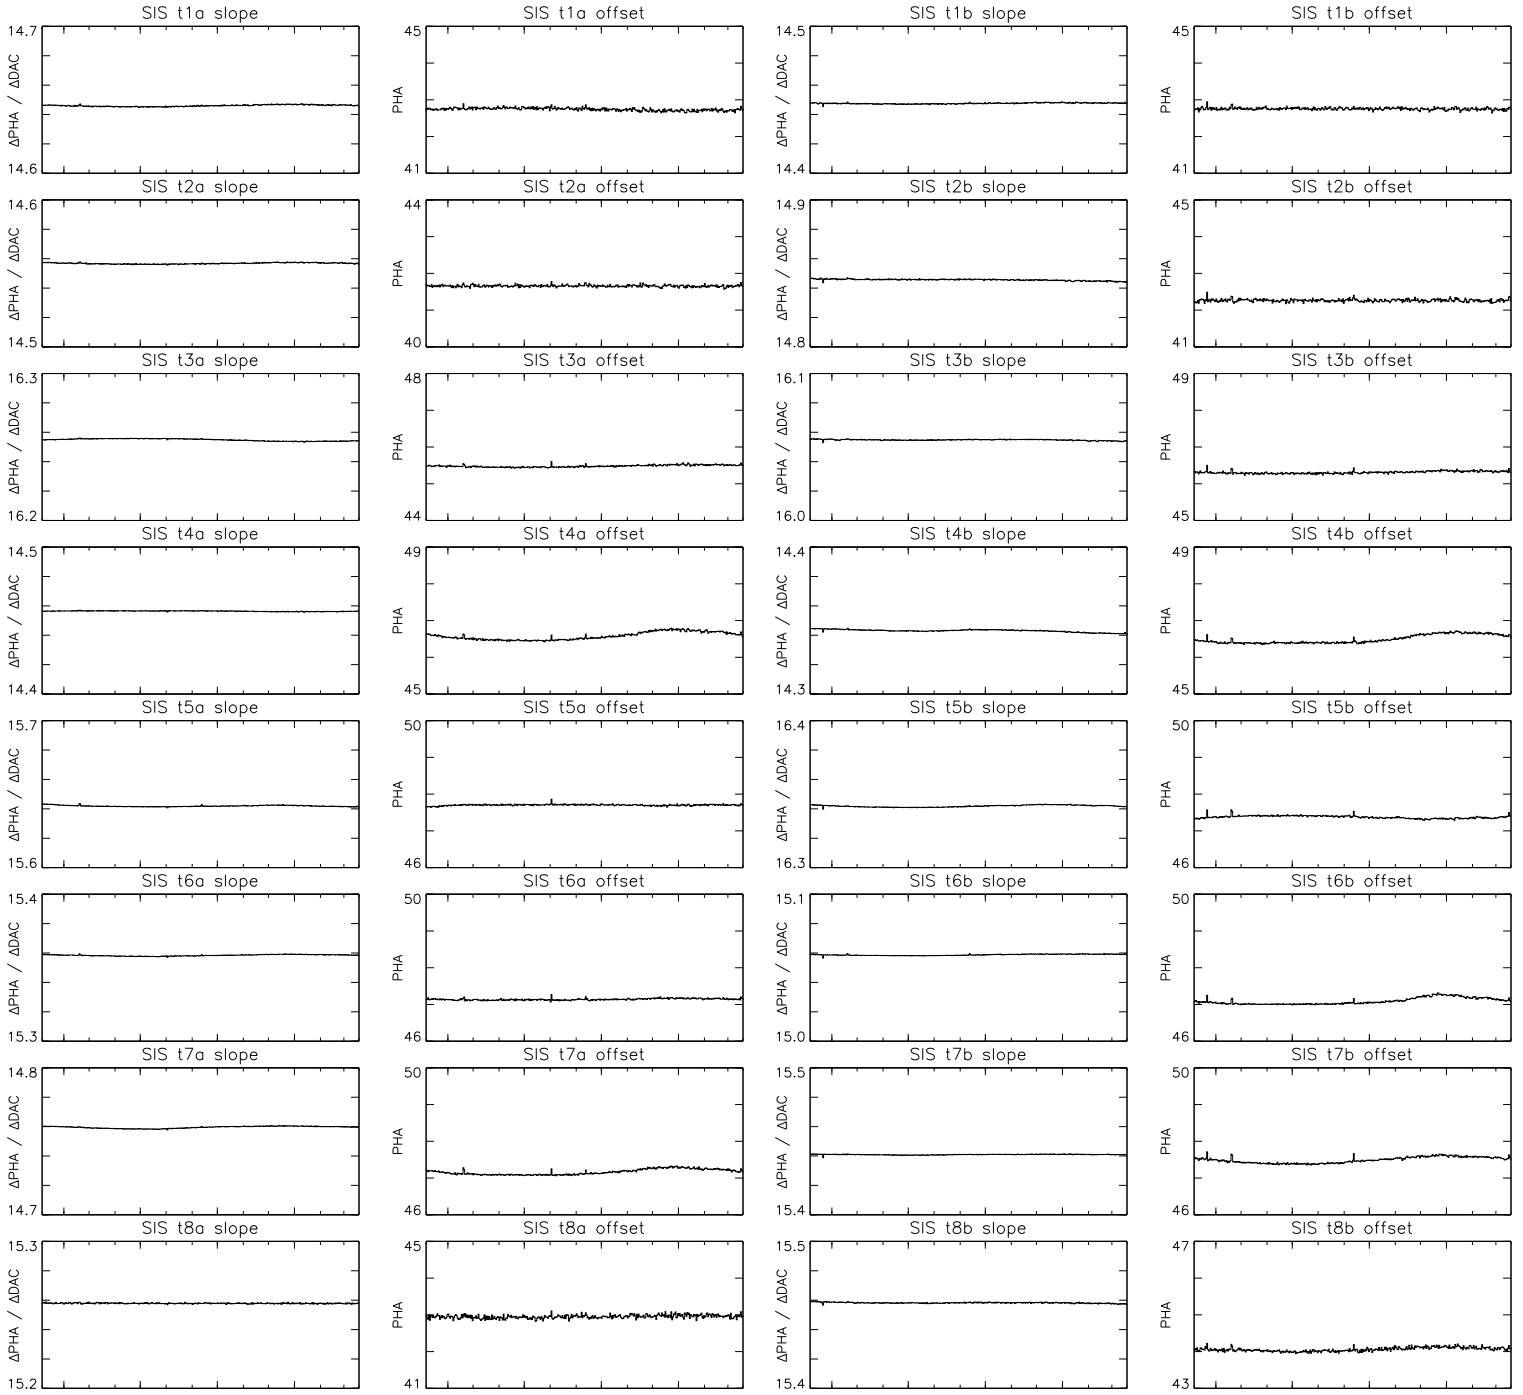

Bartels Rotation 2464–2477
 Stim events – Daily fitted slope & offset
 (06–Mar–2014 thru 18–Mar–2015) (065/2014 thru 077/2015)

Apr
Jul
Oct
Jan

time (06–Mar–2014 to 19–Mar–2015)