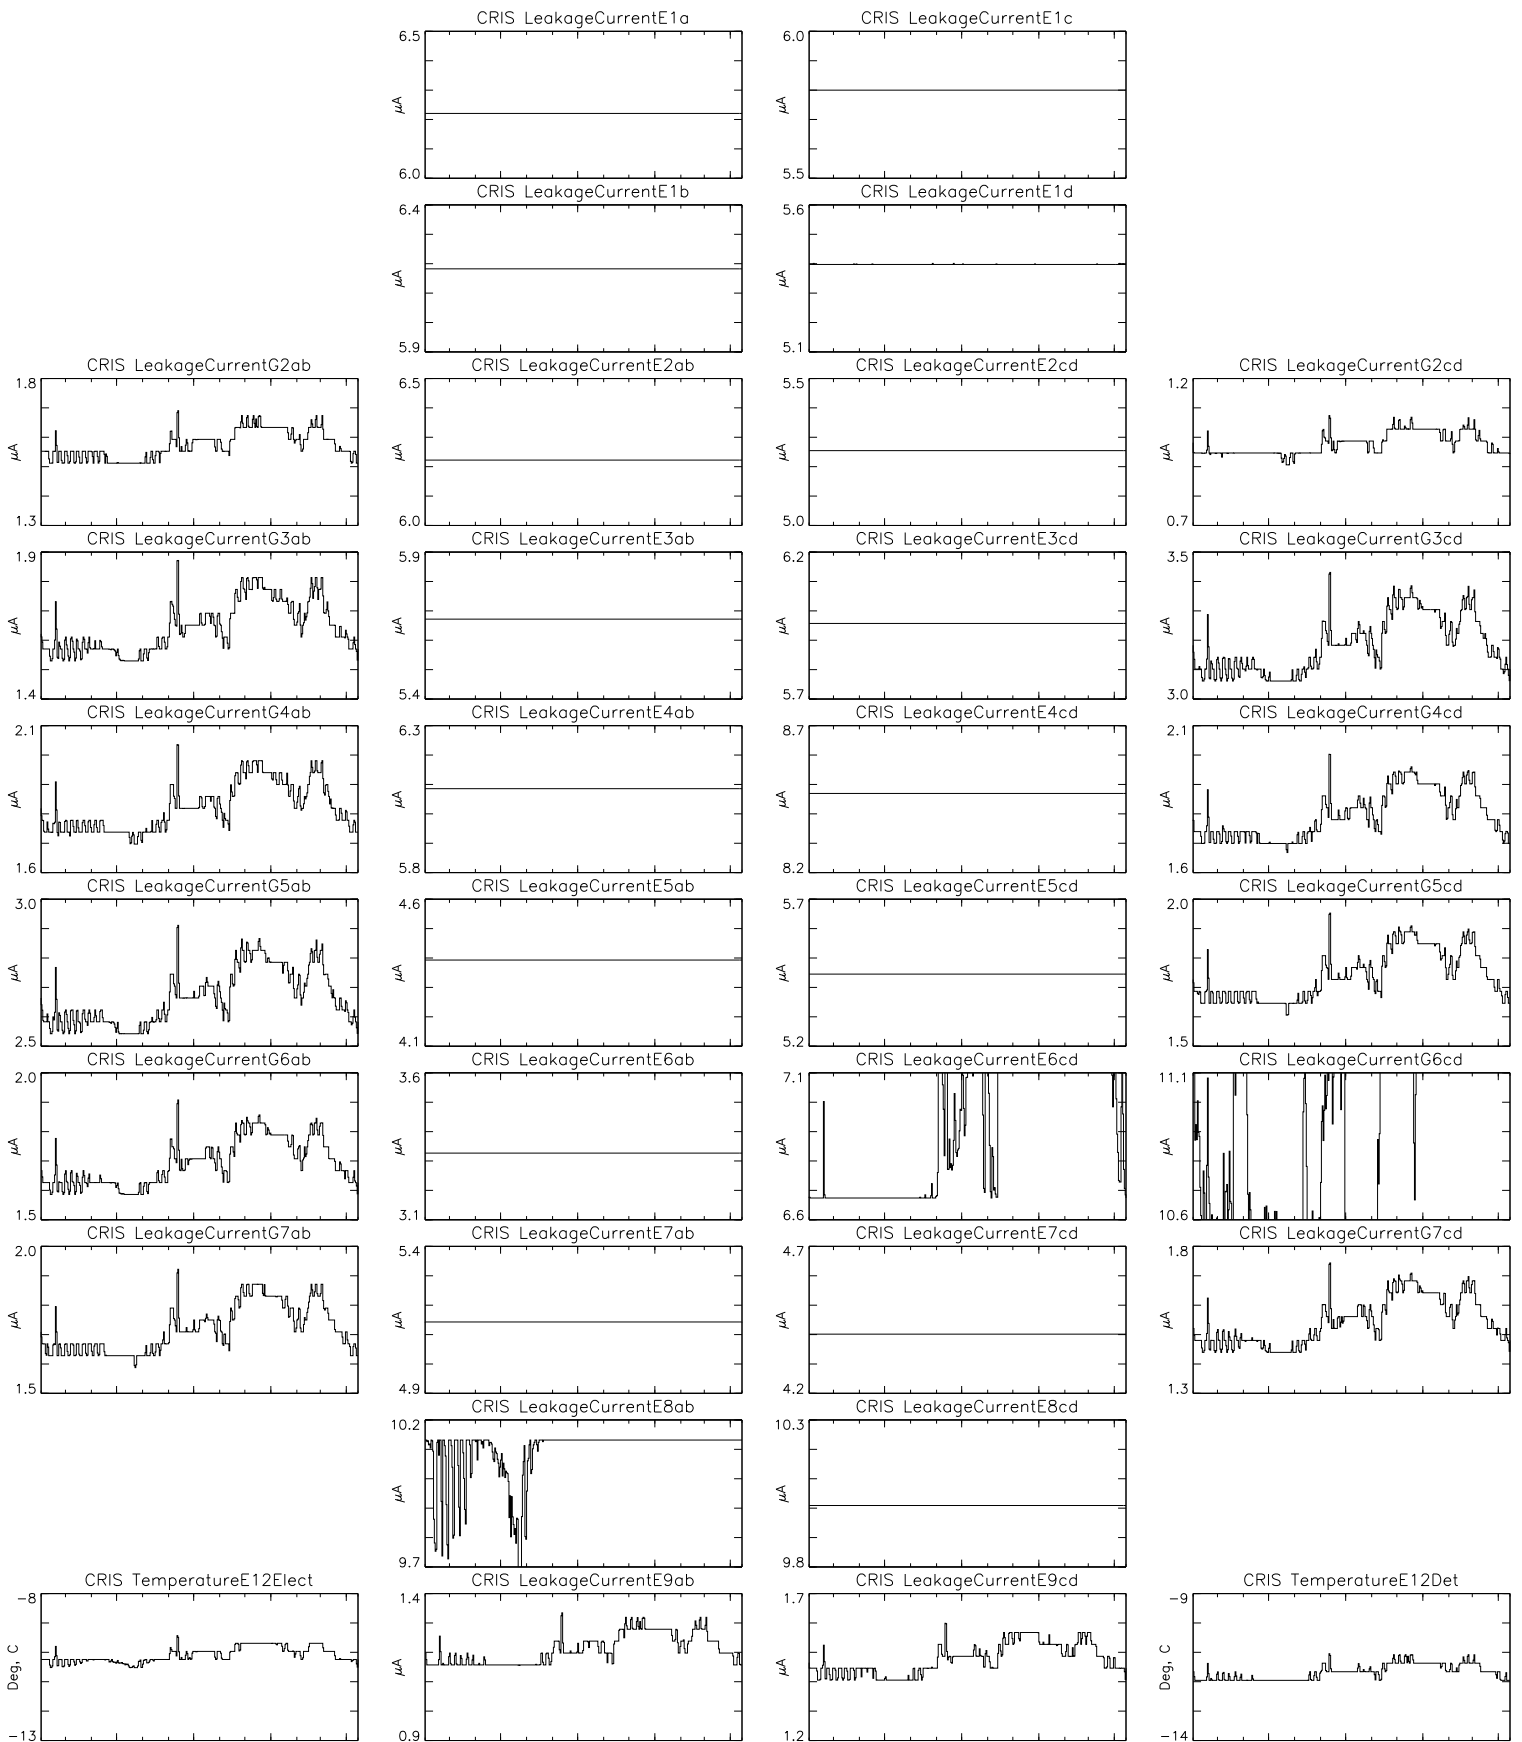

Bartels Rotation 2465-2478 – Daily Averages  
 (02-Apr-2014 thru 14-Apr-2015)  
 (092/2014 thru 104/2015)

Jul Oct Jan Apr  
 time (02-Apr-2014 to 15-Apr-2015)

Bartels Rotation 2465-2478 – Daily Averages  
 (02-Apr-2014 thru 14-Apr-2015)  
 (092/2014 thru 104/2015)

Jul Oct Jan Apr  
 time (02-Apr-2014 to 15-Apr-2015)