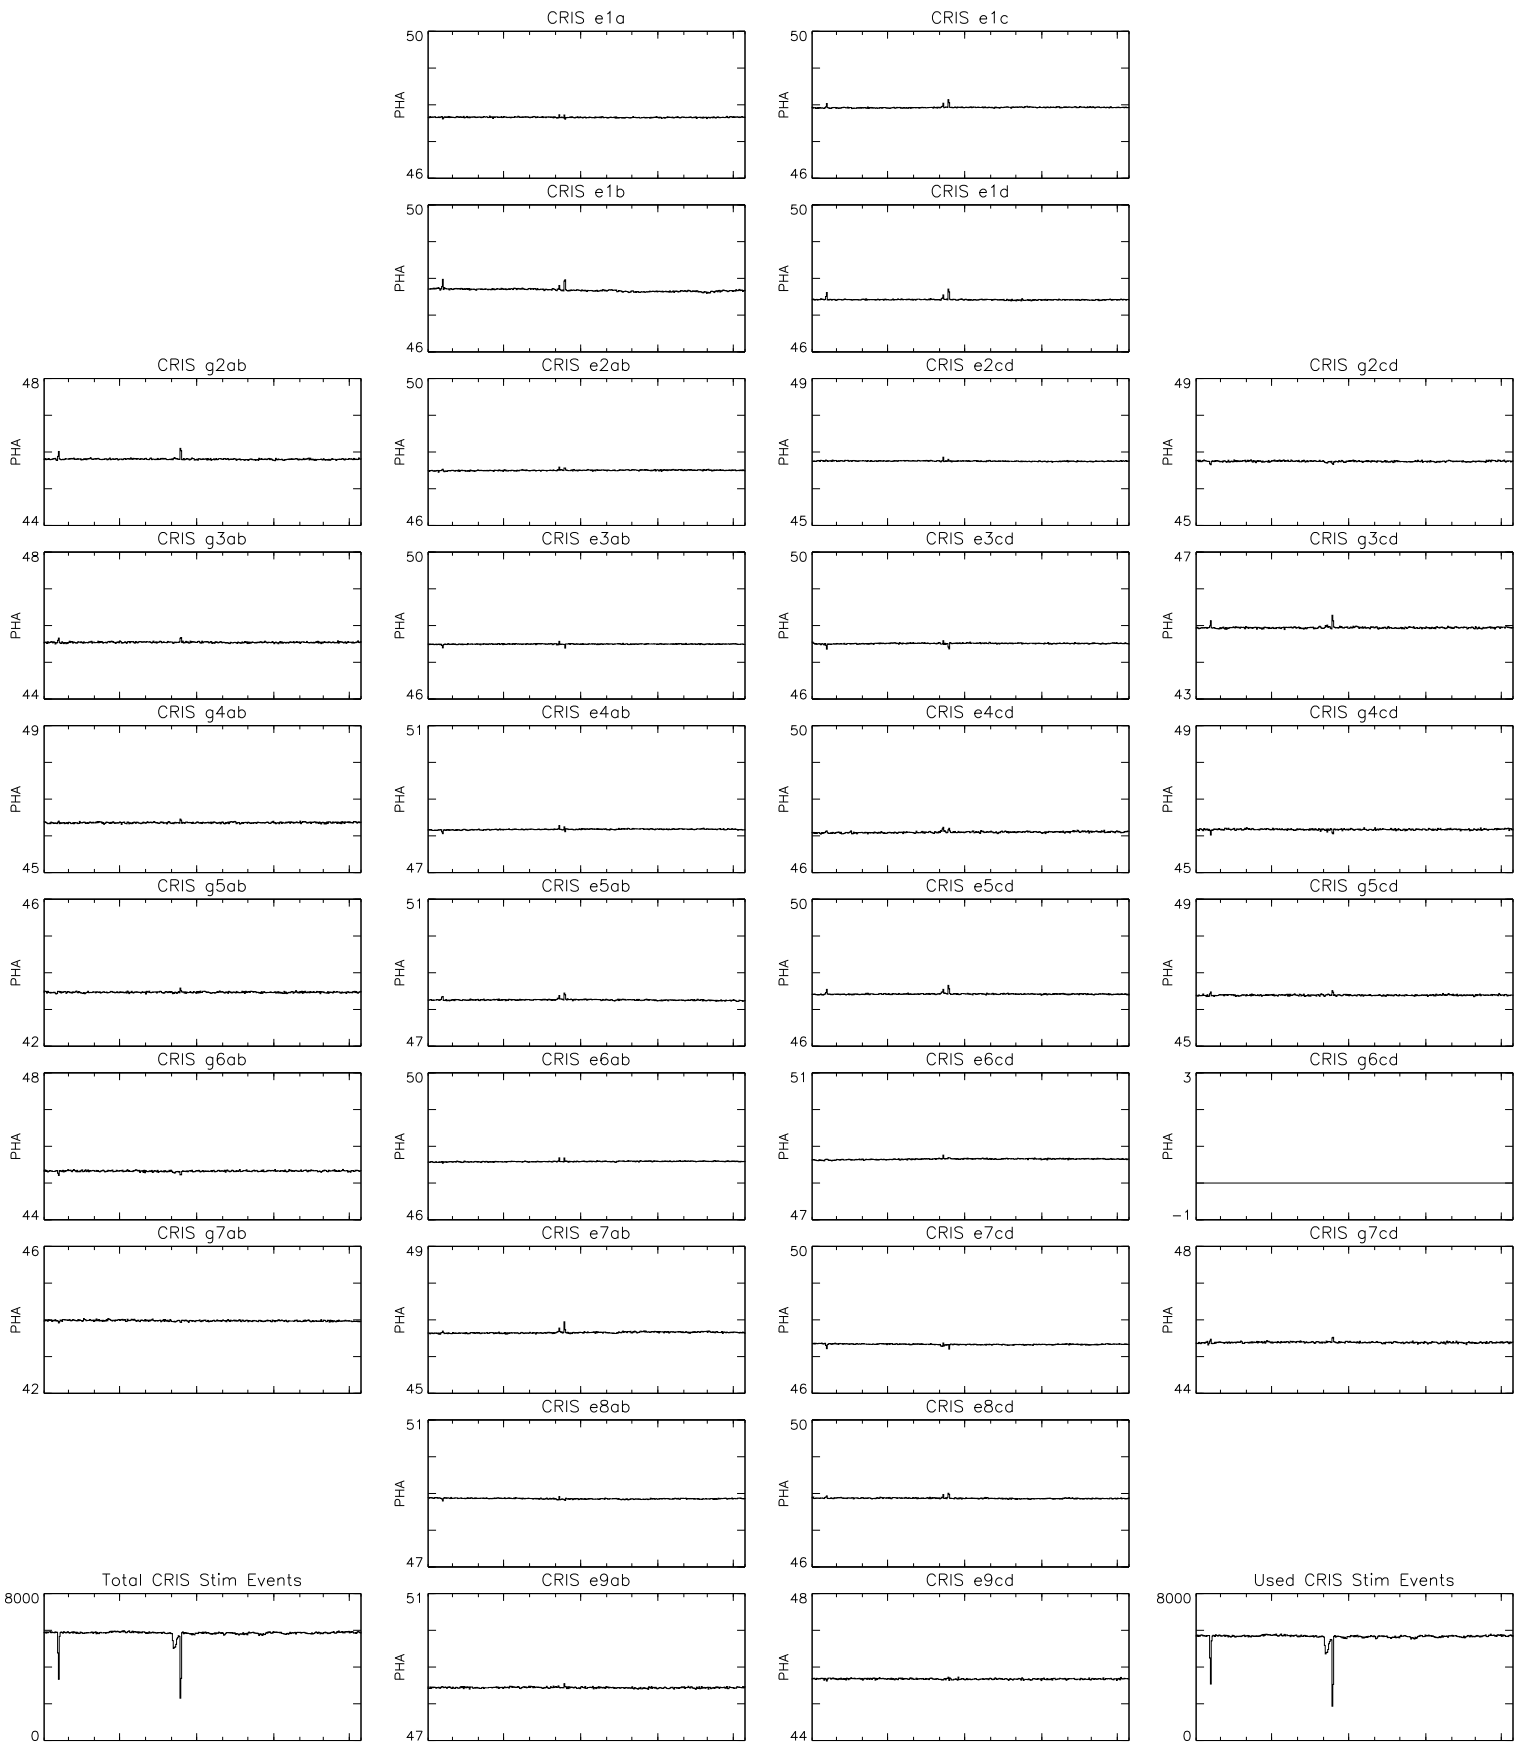

Bartels Rotation 2465–2478
 Stim events – Daily fitted slope
 (02–Apr–2014 thru 14–Apr–2015) (092/2014 thru 104/2015)

Jul Oct Jan Apr
 time (02–Apr–2014 to 15–Apr–2015)

Bartels Rotation 2465–2478
 Stim events – Daily fitted offset
 (02–Apr–2014 thru 14–Apr–2015) (092/2014 thru 104/2015)

time (02–Apr–2014 to 15–Apr–2015)