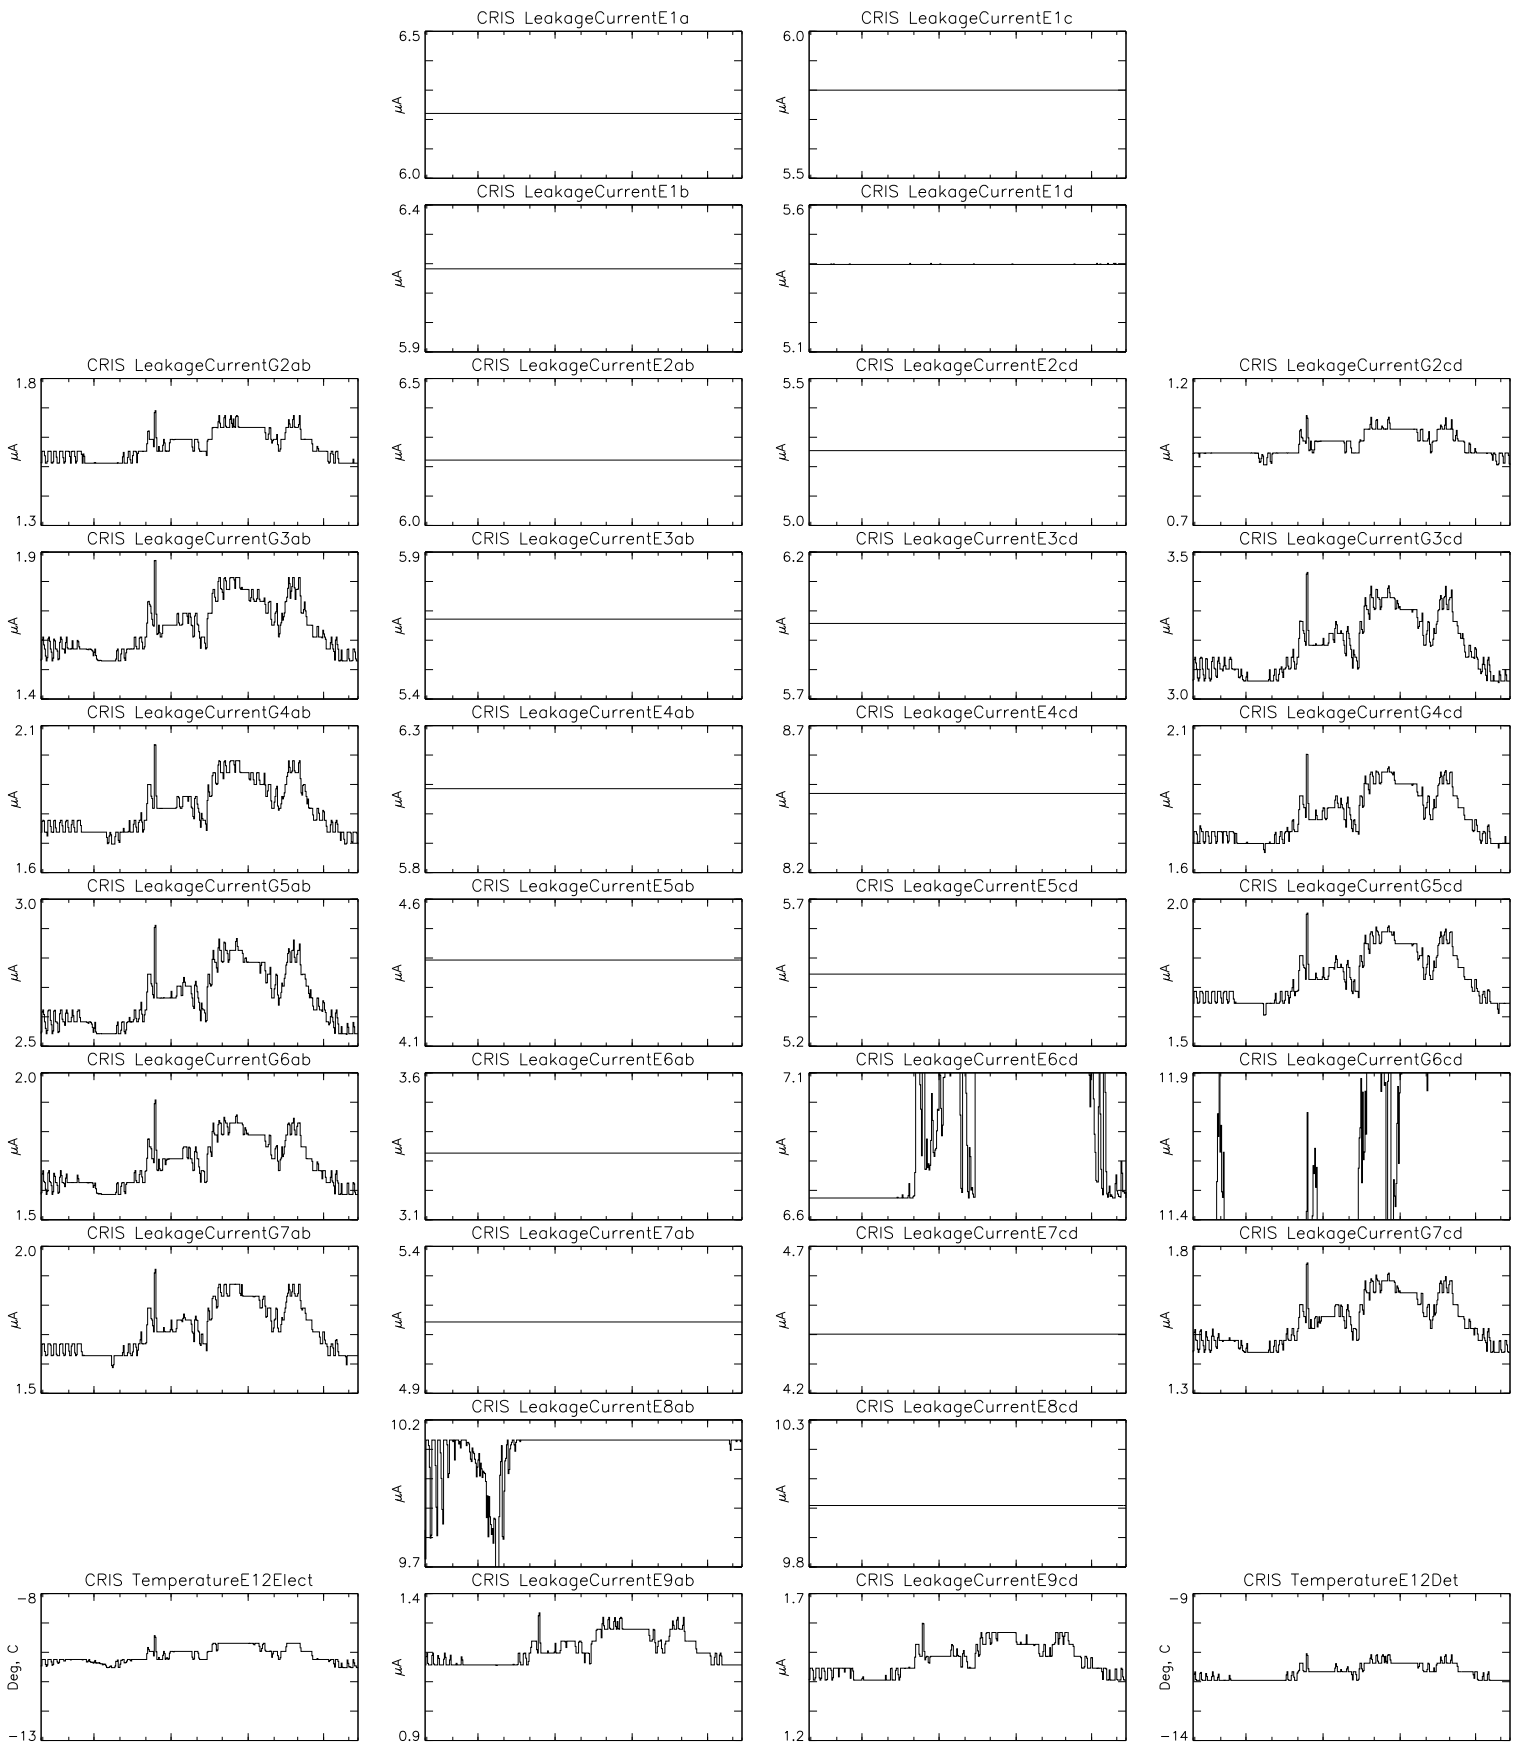

Bartels Rotation 2466-2479 – Daily Averages
(29-Apr-2014 thru 11-May-2015)
(119/2014 thru 131/2015)

Jul Oct Jan Apr
time (29-Apr-2014 to 12-May-2015)

Bartels Rotation 2466-2479 – Daily Averages
(29-Apr-2014 thru 11-May-2015)
(119/2014 thru 131/2015)

Jul

Oct

Jan

Apr

time (29-Apr-2014 to 12-May-2015)

Bartels Rotation 2466-2479 – Daily Averages
(29-Apr-2014 thru 11-May-2015)
(119/2014 thru 131/2015)

Jul Oct Jan Apr
time (29-Apr-2014 to 12-May-2015)

Bartels Rotation 2466–2479 – Daily Averages
 (29–Apr–2014 thru 11–May–2015)
 (119/2014 thru 131/2015)

Jul Oct Jan Apr
 time (29–Apr–2014 to 12–May–2015)