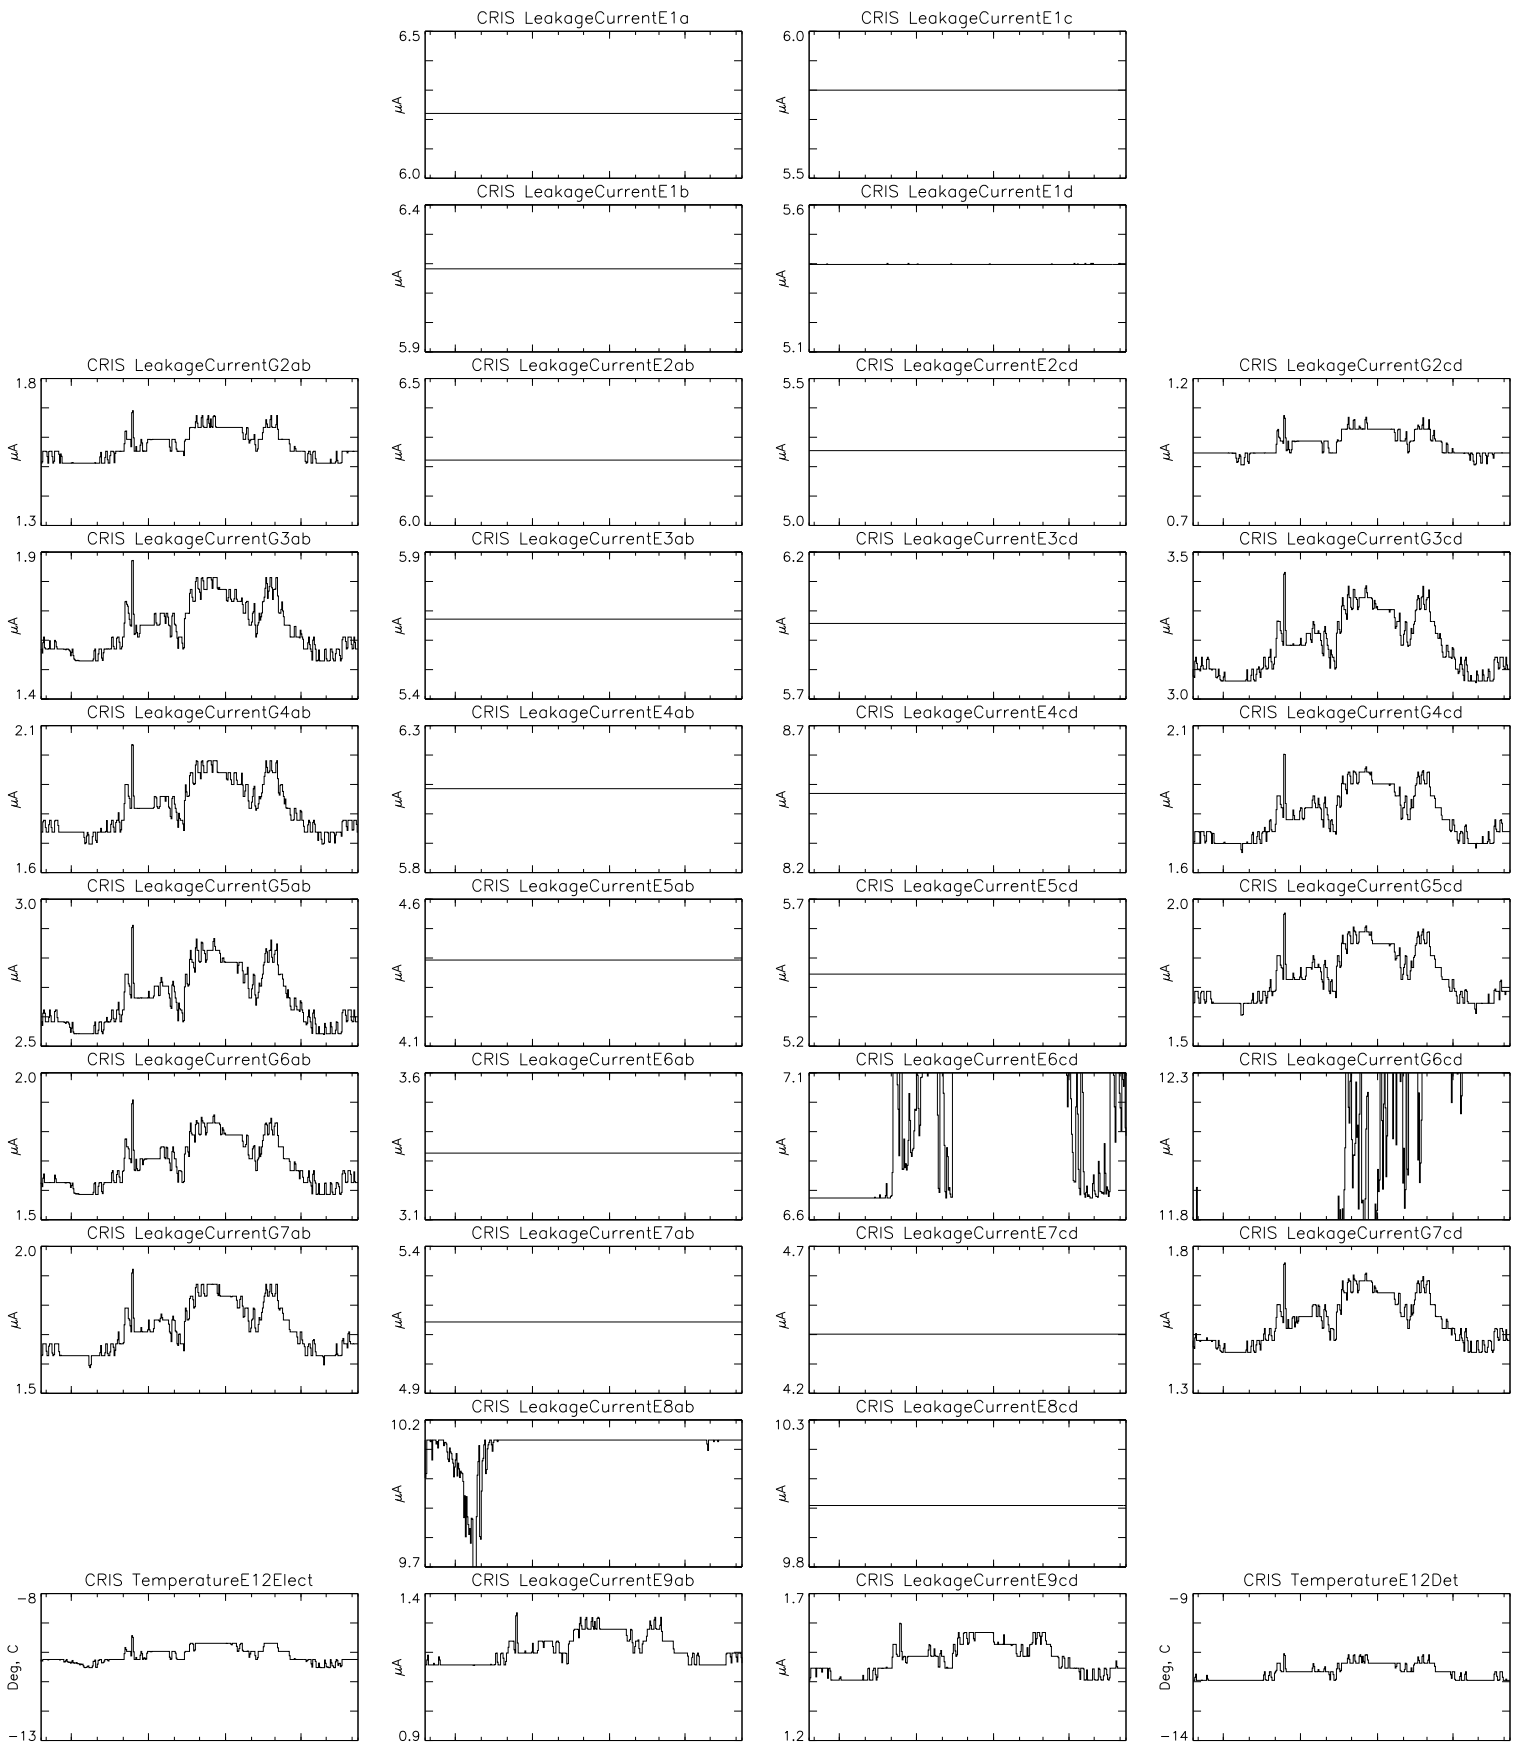

Bartels Rotation 2467-2480 – Daily Averages
 (26-May-2014 thru 07-Jun-2015)
 (146/2014 thru 158/2015)

Jul Oct Jan Apr
 time (26-May-2014 to 08-Jun-2015)

Bartels Rotation 2467-2480 – Daily Averages
 (26-May-2014 thru 07-Jun-2015)
 (146/2014 thru 158/2015)

Jul Oct Jan Apr
 time (26-May-2014 to 08-Jun-2015)