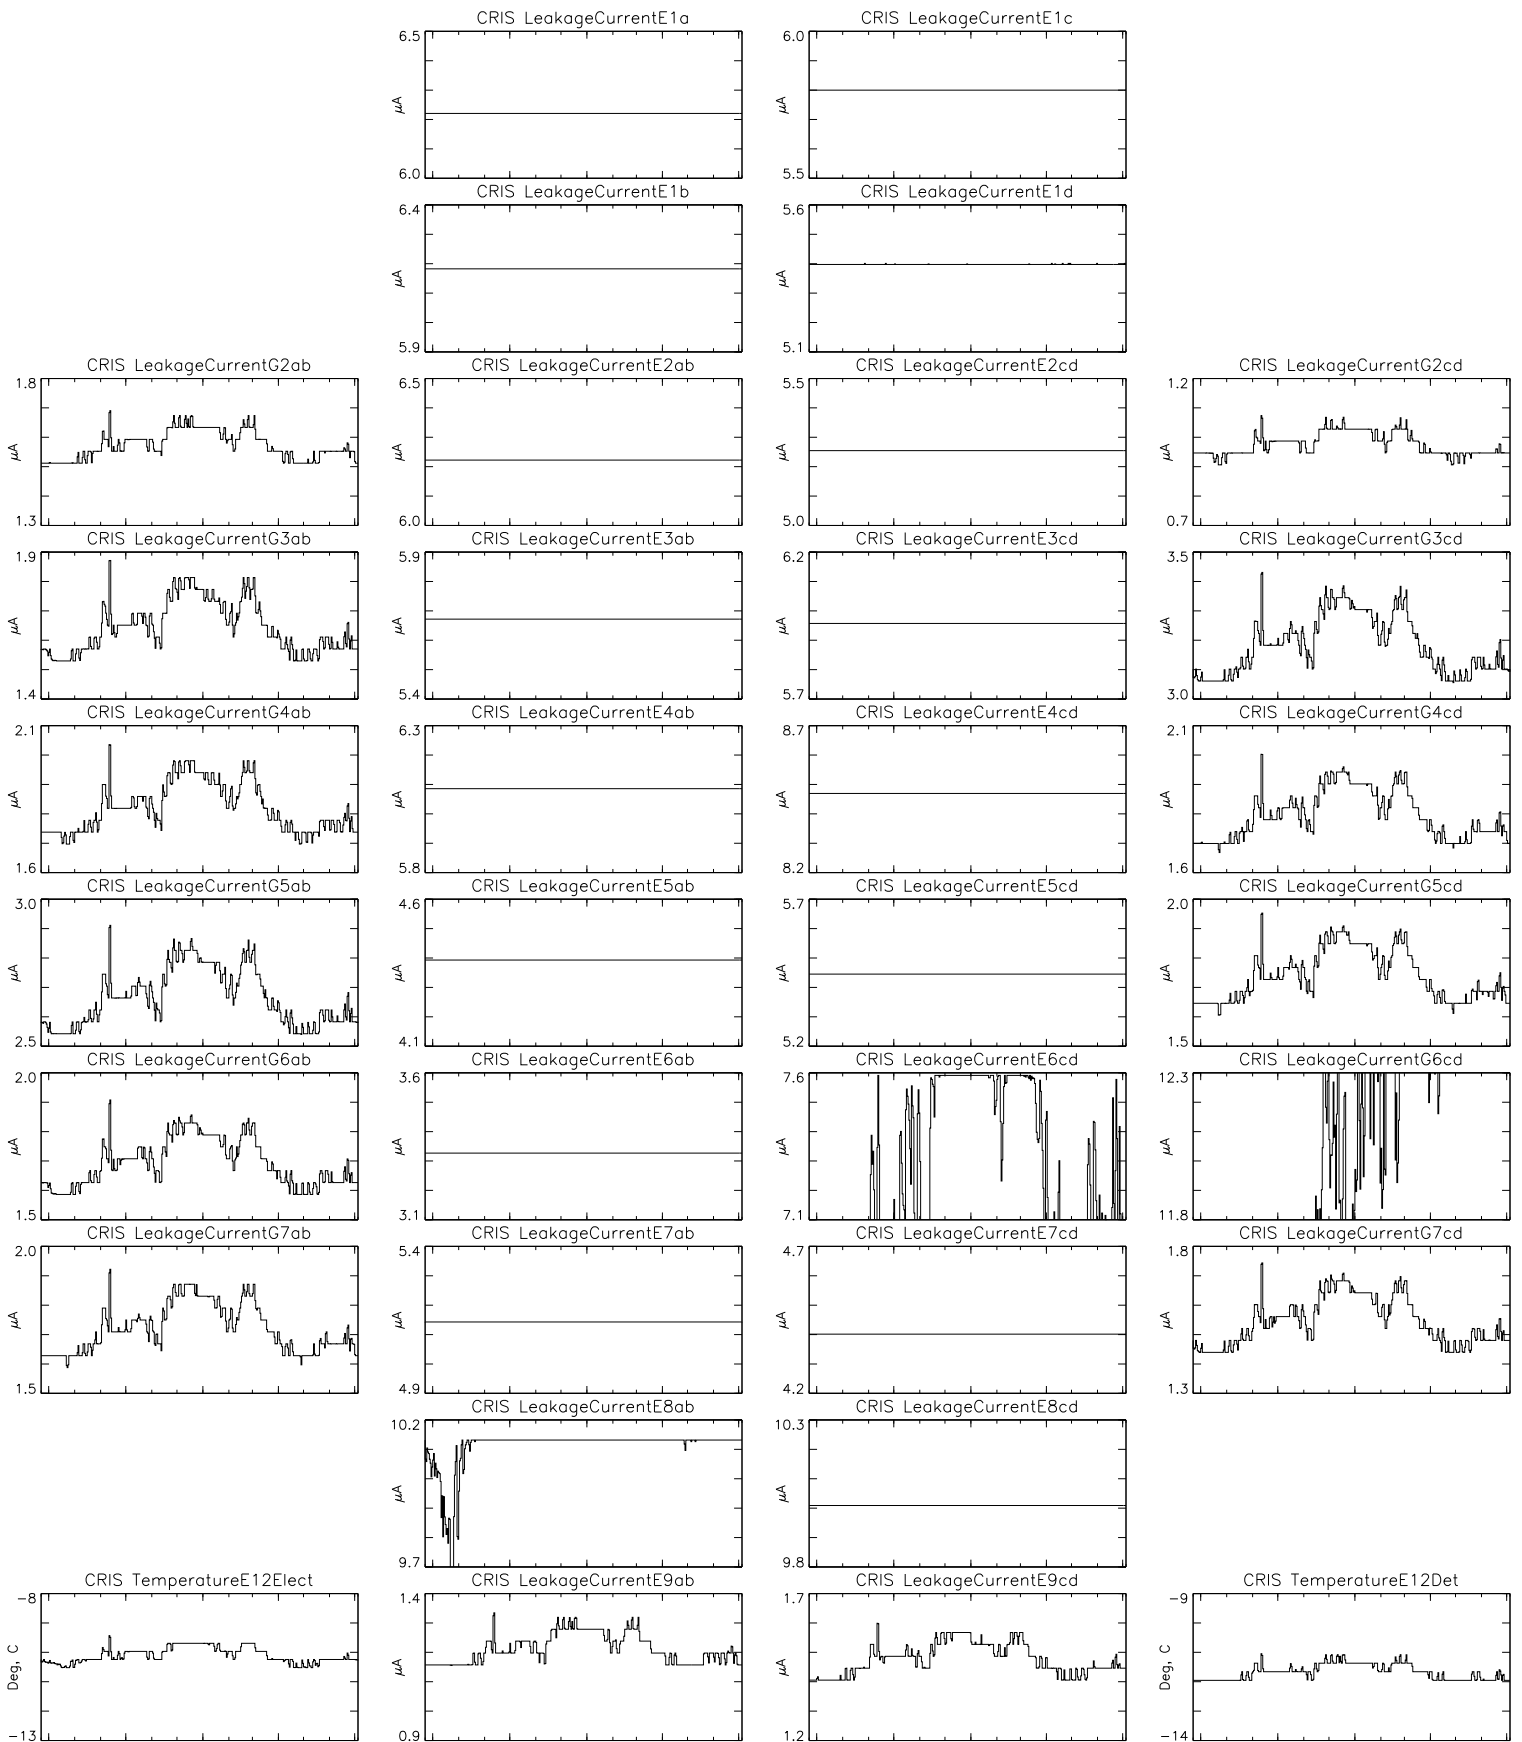

Bartels Rotation 2468-2481 – Daily Averages  
 (22-Jun-2014 thru 04-Jul-2015)  
 (173/2014 thru 185/2015)

Jul Oct Jan Apr Jul  
 time (22-Jun-2014 to 05-Jul-2015)

Bartels Rotation 2468-2481 – Daily Averages  
 (22-Jun-2014 thru 04-Jul-2015)  
 (173/2014 thru 185/2015)

Jul Oct Jan Apr Jul  
 time (22-Jun-2014 to 05-Jul-2015)

Bartels Rotation 2468-2481 – Daily Averages  
(22-Jun-2014 thru 04-Jul-2015)  
(173/2014 thru 185/2015)

Jul Oct Jan Apr Jul  
time (22-Jun-2014 to 05-Jul-2015)

Bartels Rotation 2468-2481 – Daily Averages  
 (22-Jun-2014 thru 04-Jul-2015)  
 (173/2014 thru 185/2015)