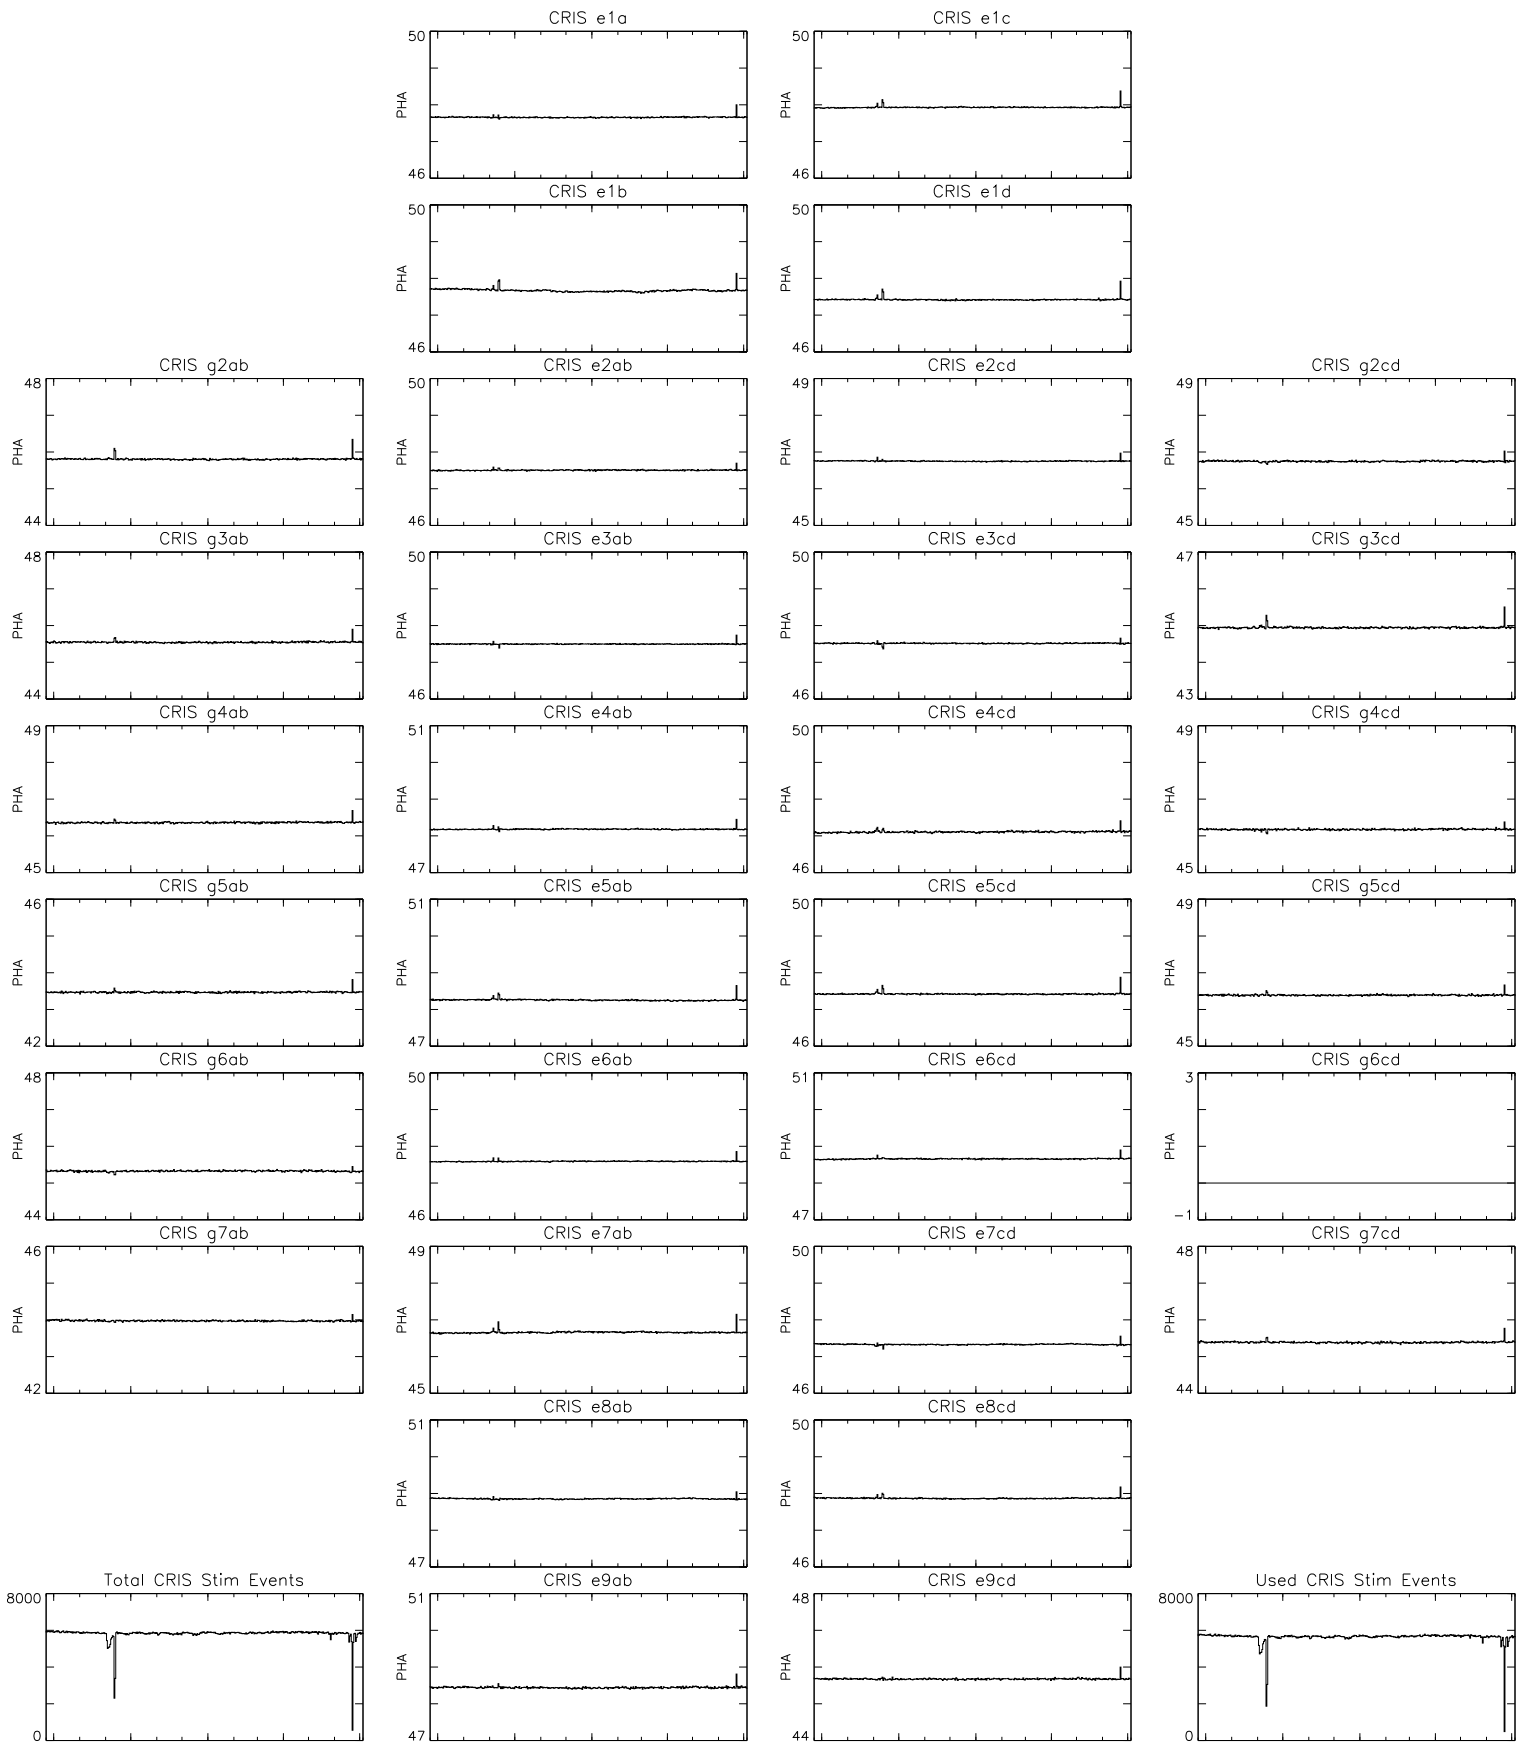

Bartels Rotation 2468–2481  
 Stim events – Daily fitted slope  
 (22–Jun–2014 thru 04–Jul–2015) (173/2014 thru 185/2015)

Jul                      Oct                      Jan                      Apr                      Jul  
 time (22–Jun–2014 to 05–Jul–2015)

Bartels Rotation 2468–2481  
 Stim events – Daily fitted offset  
 (22–Jun–2014 thru 04–Jul–2015) (173/2014 thru 185/2015)

Jul                      Oct                      Jan                      Apr                      Jul  
 time (22–Jun–2014 to 05–Jul–2015)