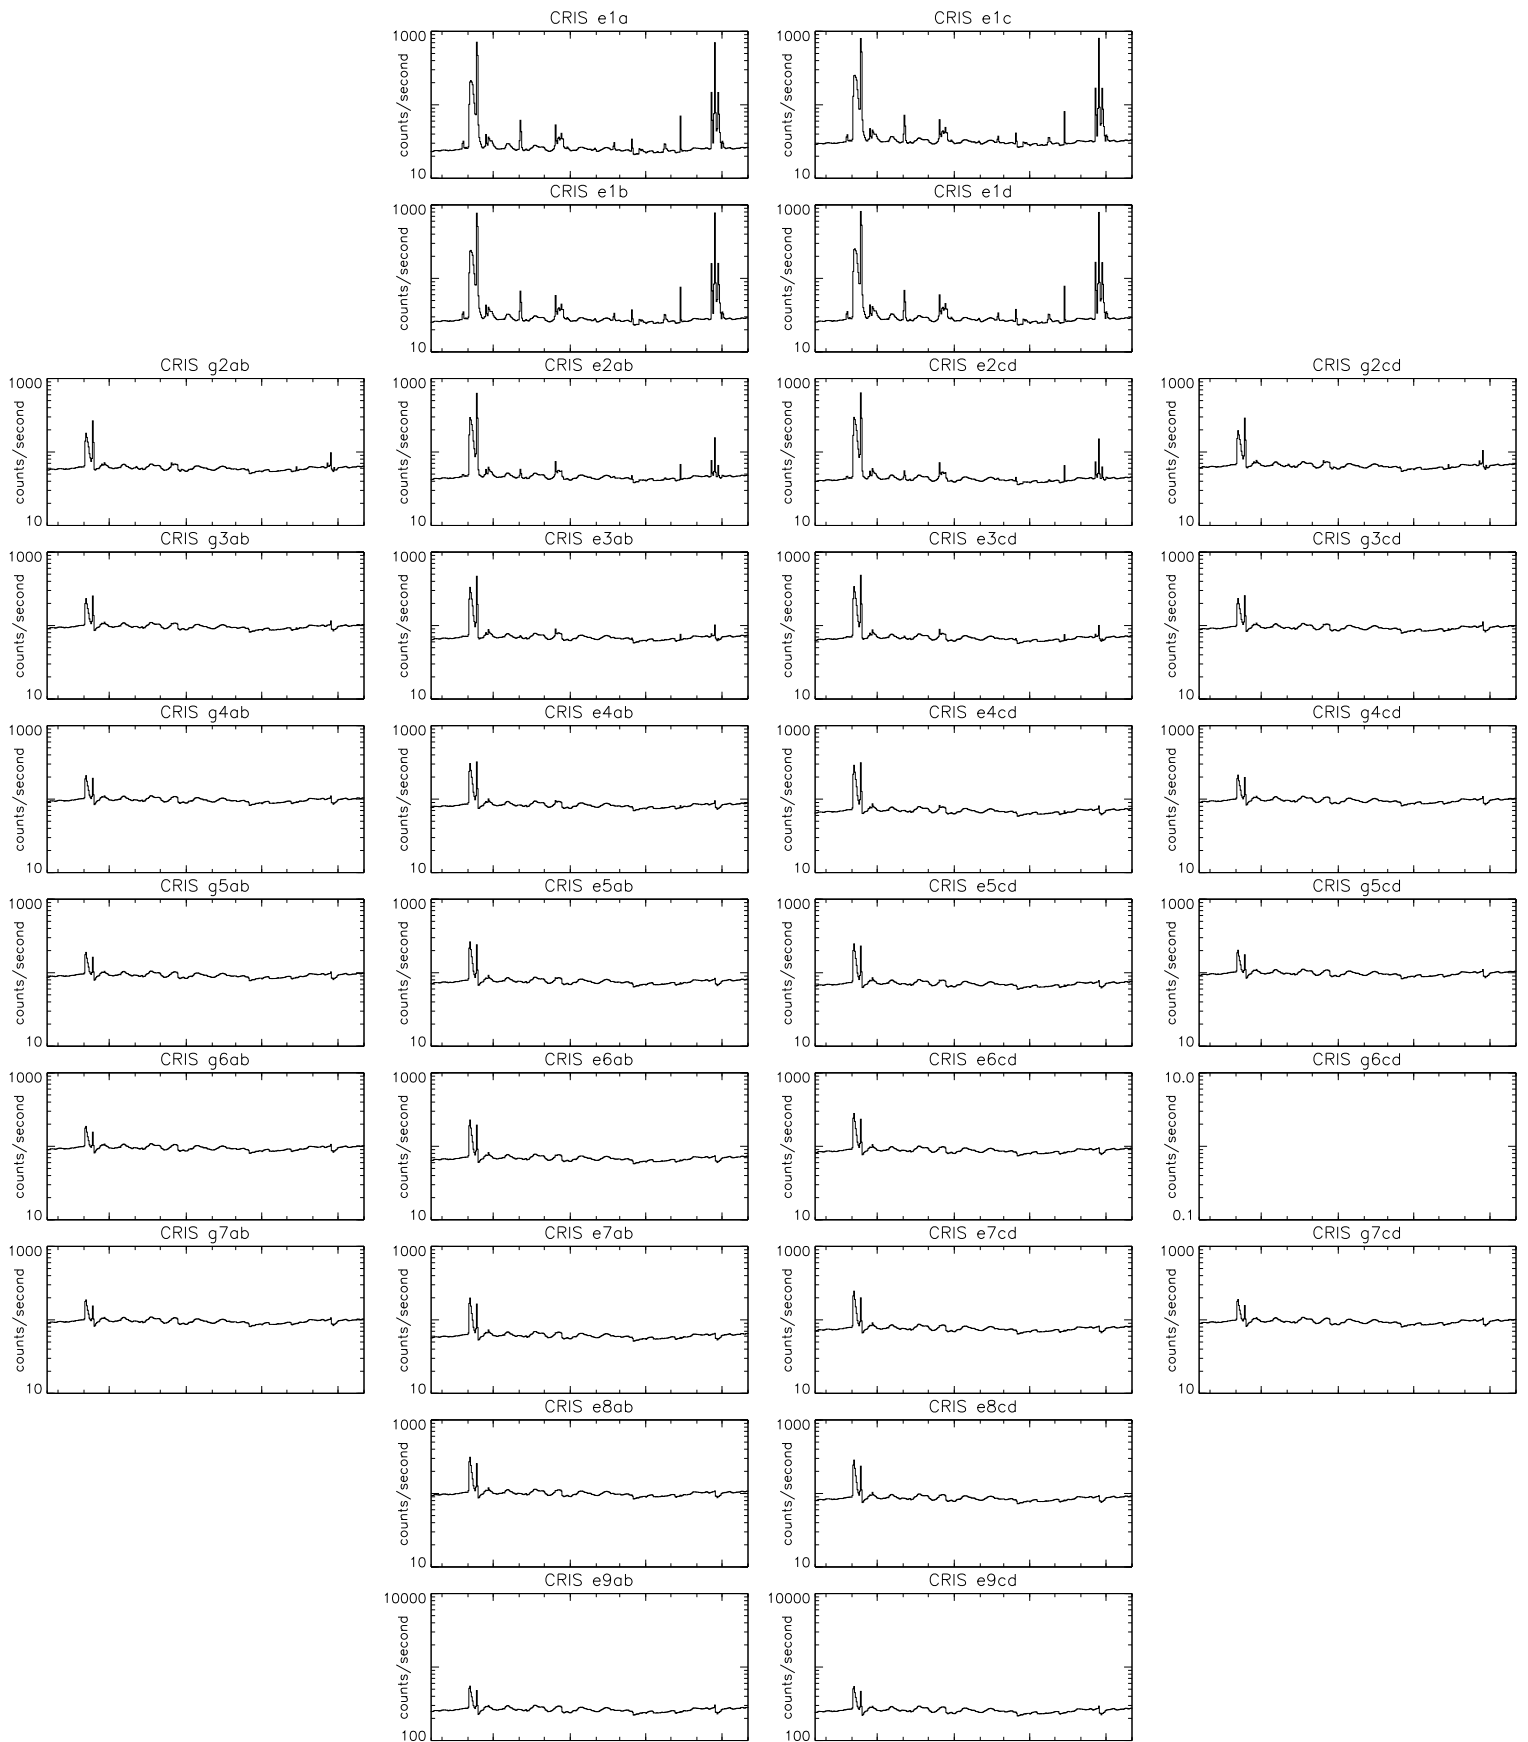

Bartels Rotation 2469-2482 – Daily Averages
 (19-Jul-2014 thru 31-Jul-2015)
 (200/2014 thru 212/2015)

Oct Jan Apr Jul
 time (19-Jul-2014 to 01-Aug-2015)

Bartels Rotation 2469–2482 – Daily Averages
 (19-Jul-2014 thru 31-Jul-2015)
 (200/2014 thru 212/2015)

Oct Jan Apr Jul
 time (19-Jul-2014 to 01-Aug-2015)

Bartels Rotation 2469-2482 – Daily Averages
(19-Jul-2014 thru 31-Jul-2015)
(200/2014 thru 212/2015)

Bartels Rotation 2469-2482 – Daily Averages
 (19-Jul-2014 thru 31-Jul-2015)
 (200/2014 thru 212/2015)

Oct Jan Apr Jul
 time (19-Jul-2014 to 01-Aug-2015)