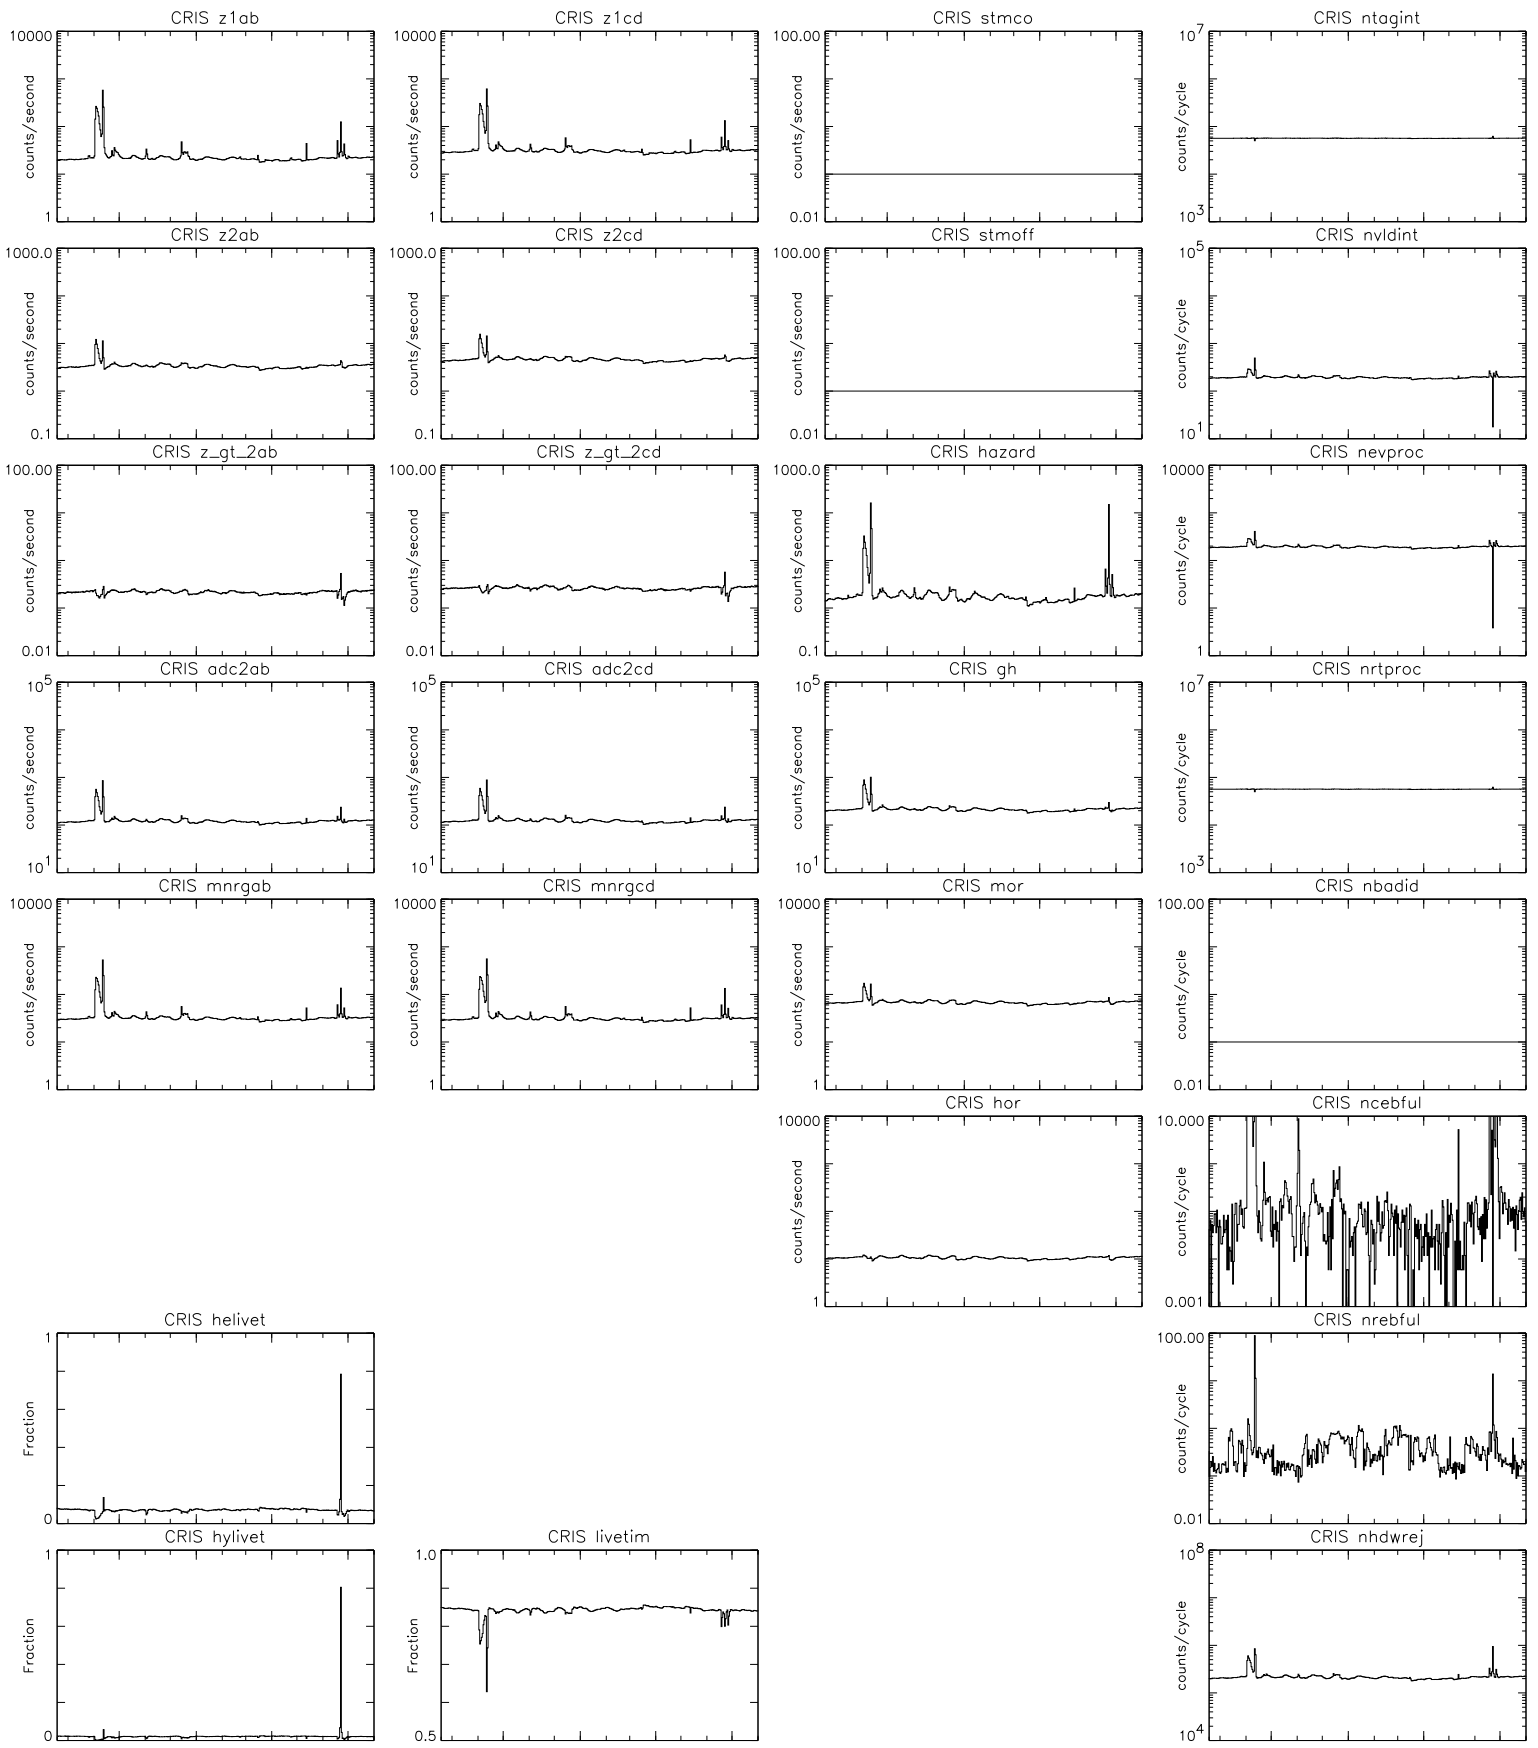

Bartels Rotation 2469-2482 – Daily Averages
 (19-Jul-2014 thru 31-Jul-2015)
 (200/2014 thru 212/2015)

Oct Jan Apr Jul
 time (19-Jul-2014 to 01-Aug-2015)

Bartels Rotation 2469–2482 – Daily Averages
 (19-Jul-2014 thru 31-Jul-2015)
 (200/2014 thru 212/2015)

Oct Jan Apr Jul
 time (19-Jul-2014 to 01-Aug-2015)

Bartels Rotation 2469-2482 – Daily Averages
(19-Jul-2014 thru 31-Jul-2015)
(200/2014 thru 212/2015)

Bartels Rotation 2469-2482 – Daily Averages
 (19-Jul-2014 thru 31-Jul-2015)
 (200/2014 thru 212/2015)

Oct Jan Apr Jul
 time (19-Jul-2014 to 01-Aug-2015)