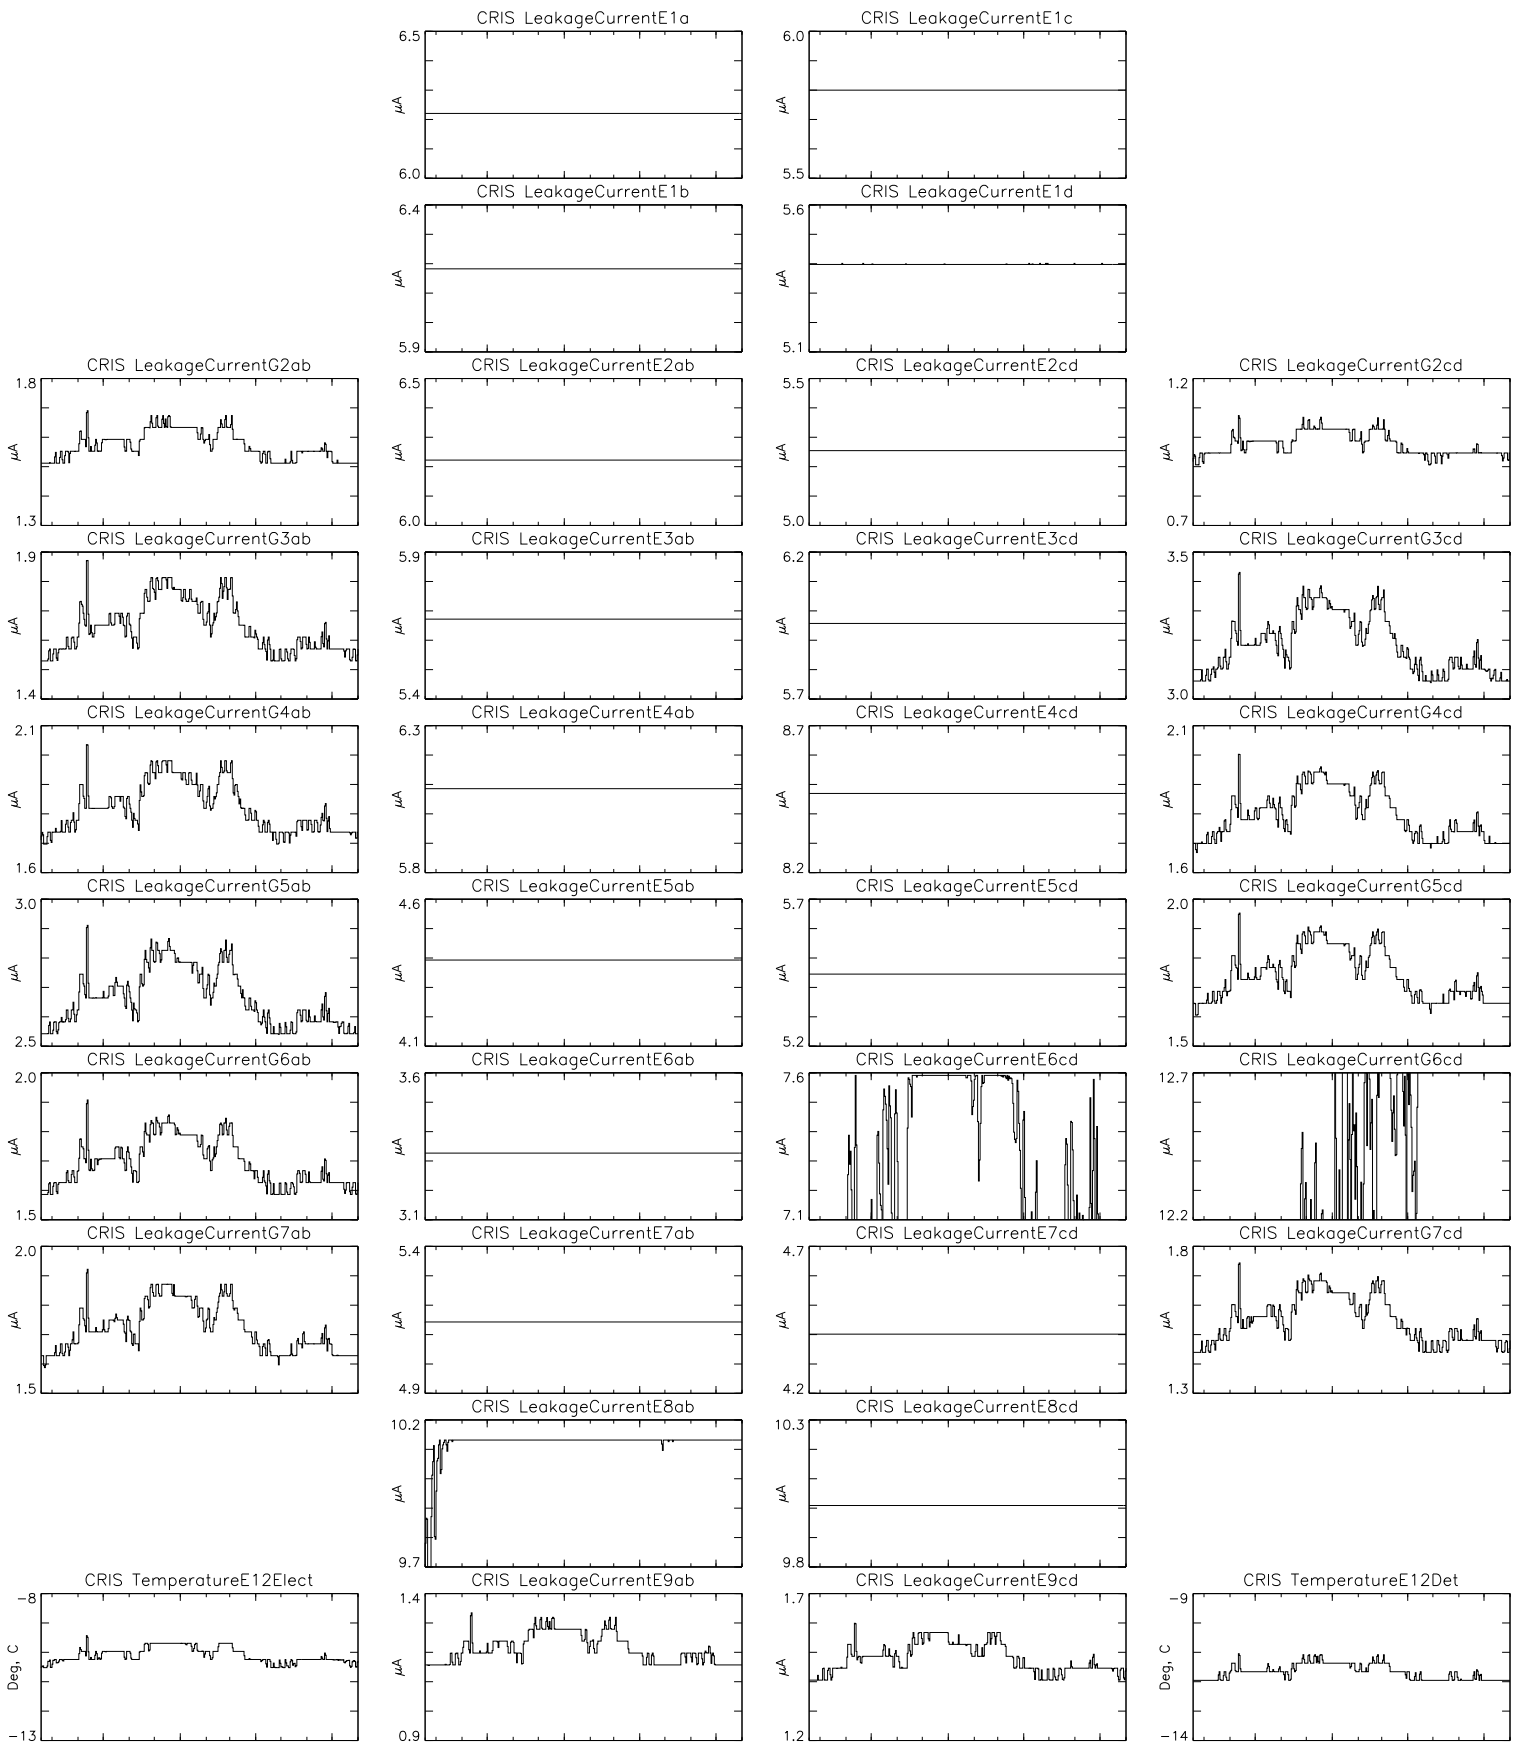

Bartels Rotation 2469-2482 – Daily Averages
 (19-Jul-2014 thru 31-Jul-2015)
 (200/2014 thru 212/2015)

Oct Jan Apr Jul
 time (19-Jul-2014 to 01-Aug-2015)

Bartels Rotation 2469–2482 – Daily Averages
 (19-Jul-2014 thru 31-Jul-2015)
 (200/2014 thru 212/2015)

Oct Jan Apr Jul
 time (19-Jul-2014 to 01-Aug-2015)

Bartels Rotation 2469-2482 – Daily Averages
(19-Jul-2014 thru 31-Jul-2015)
(200/2014 thru 212/2015)

Bartels Rotation 2469-2482 – Daily Averages
 (19-Jul-2014 thru 31-Jul-2015)
 (200/2014 thru 212/2015)

Oct Jan Apr Jul
 time (19-Jul-2014 to 01-Aug-2015)