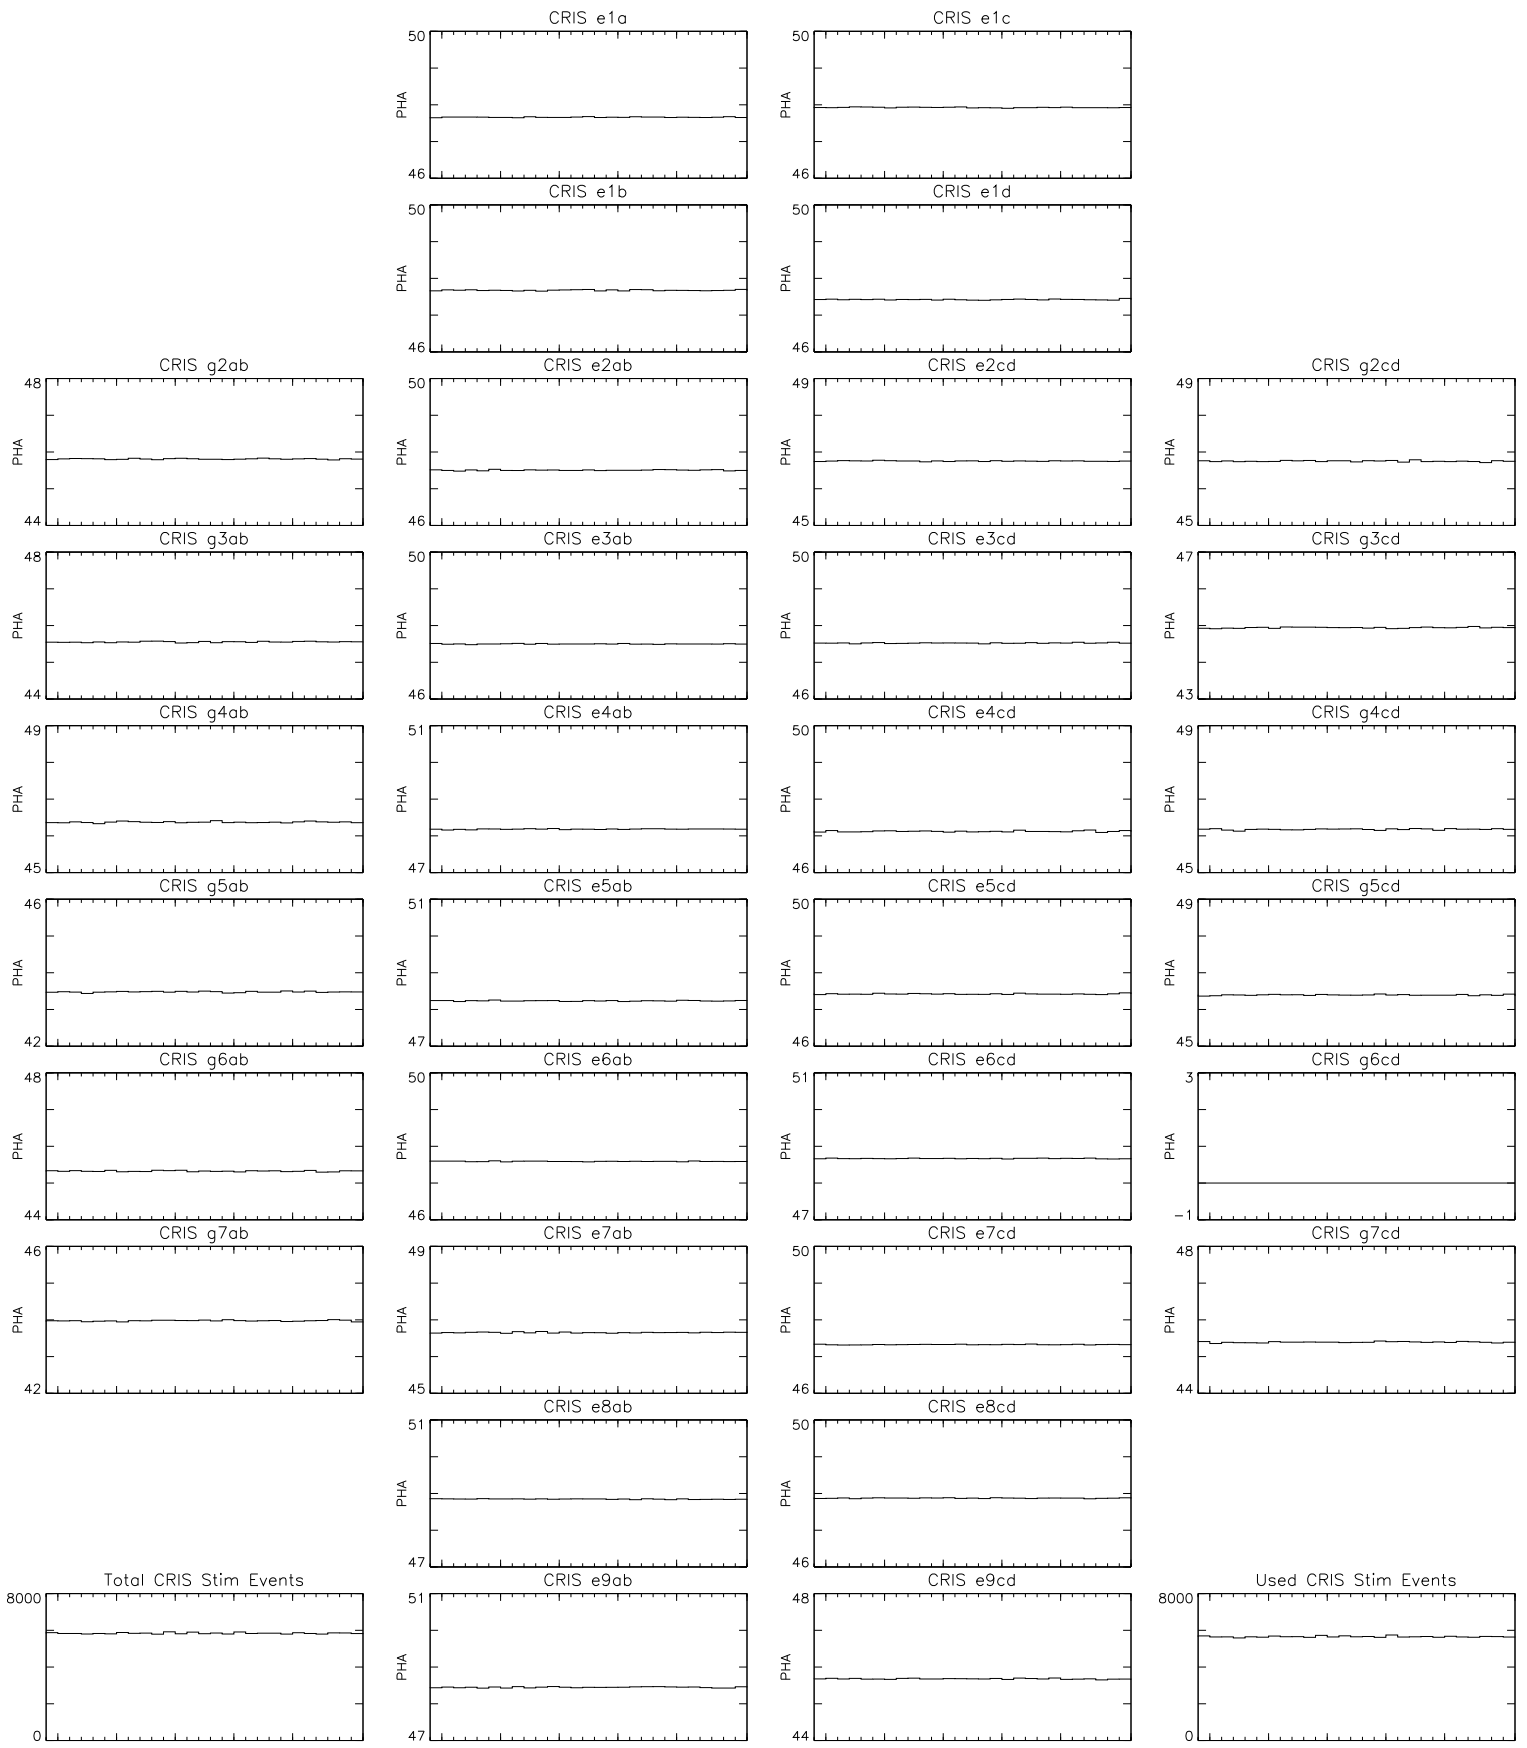

Bartels Rotation 2482
 Stim events – Daily fitted slope
 (05-Jul-2015 thru 31-Jul-2015) (186/2015 thru 212/2015)

Bartels Rotation 2482
 Stim events – Daily fitted offset
 (05-Jul-2015 thru 31-Jul-2015) (186/2015 thru 212/2015)

6
11
16
21
26
Aug 1

time (05-Jul-2015 to 01-Aug-2015)