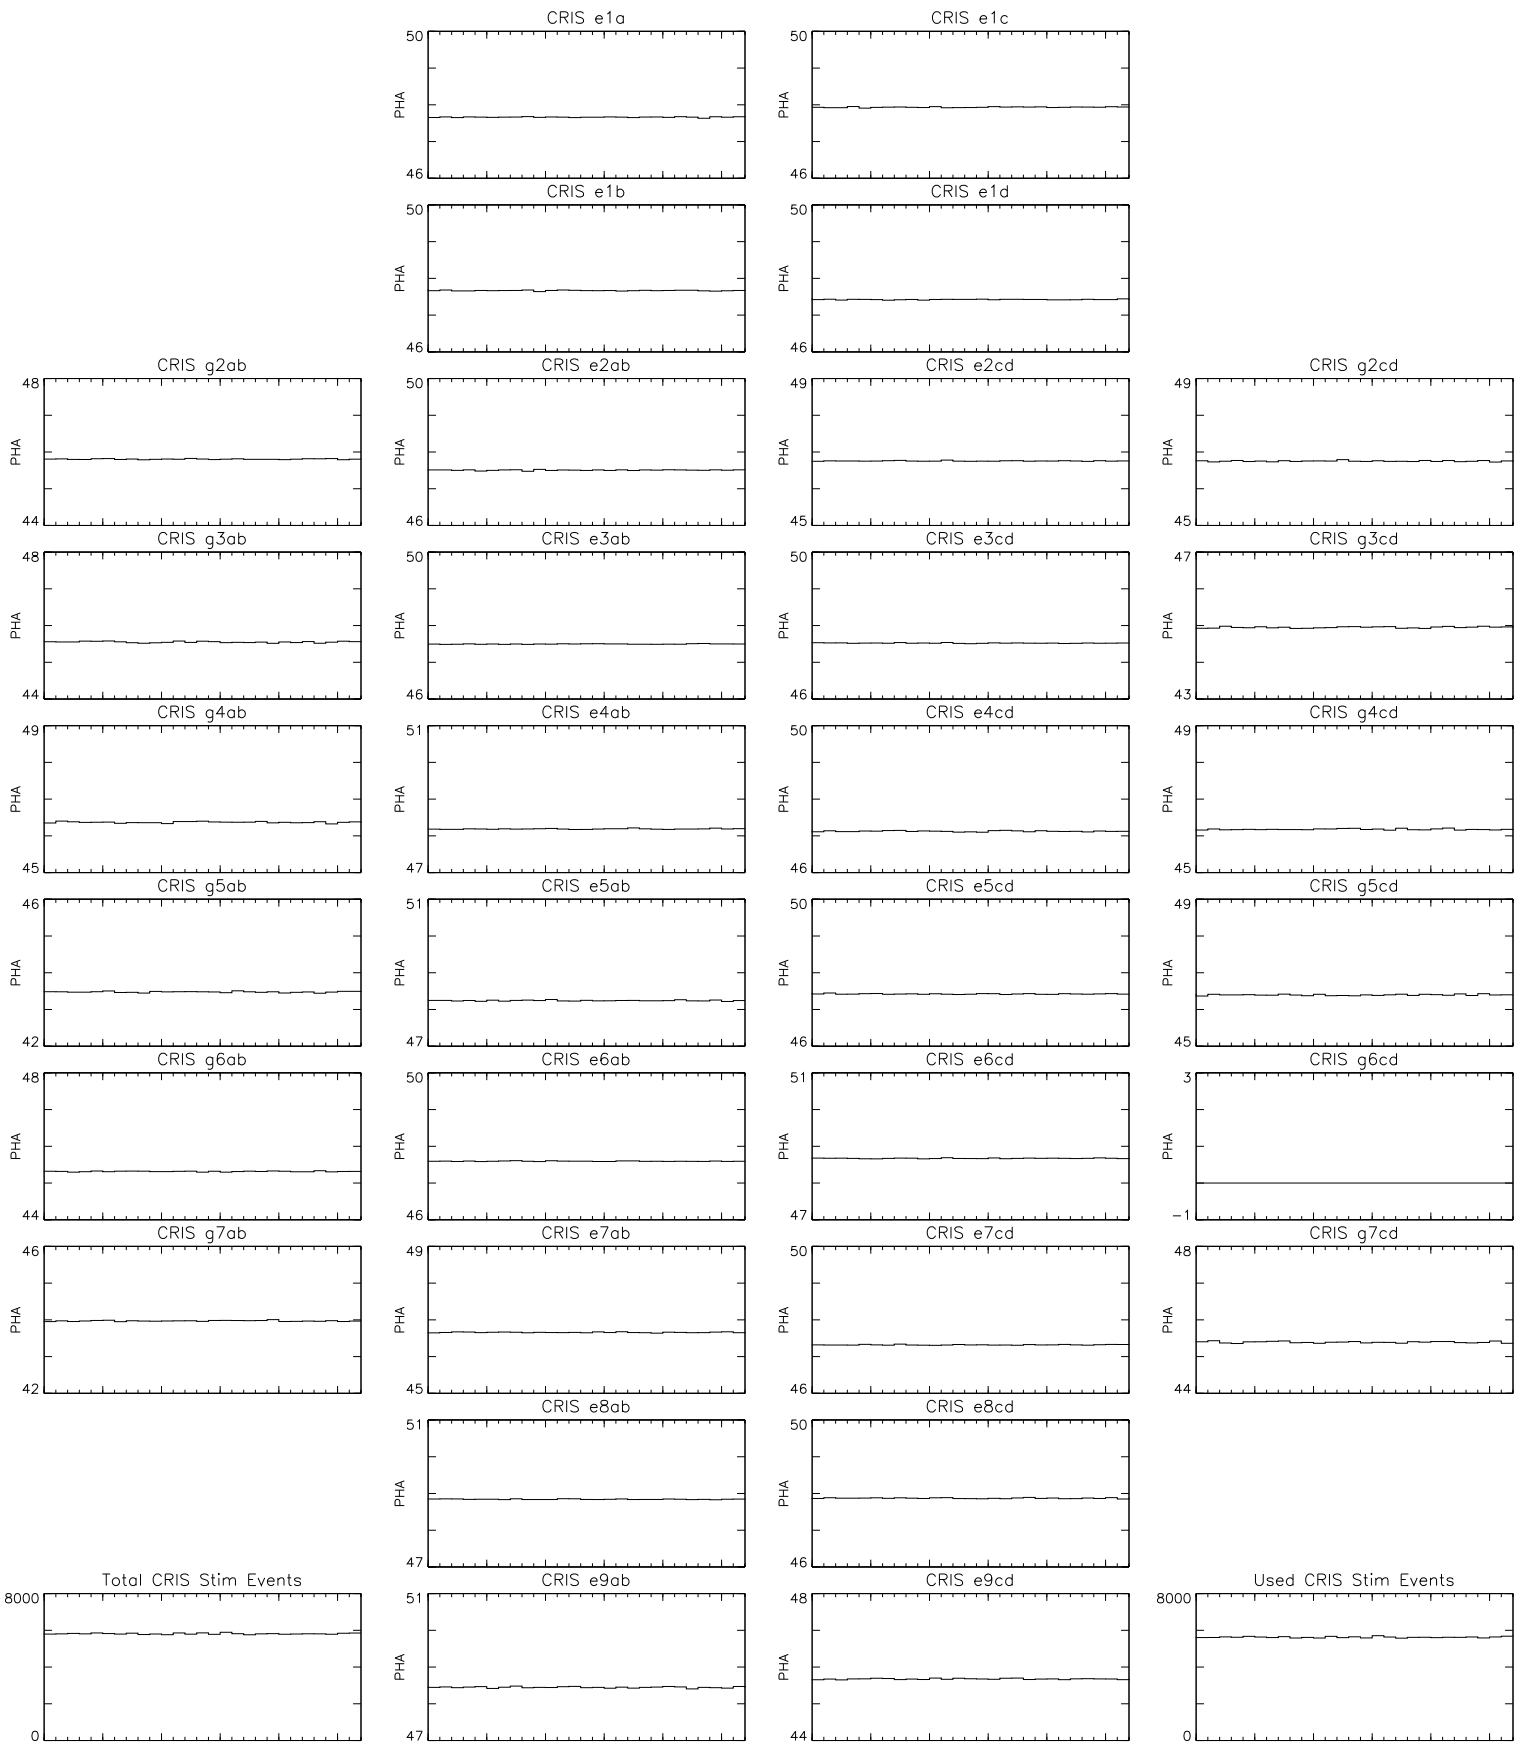

Bartels Rotation 2483
 Stim events – Daily fitted slope
 (01-Aug-2015 thru 27-Aug-2015) (213/2015 thru 239/2015)

Bartels Rotation 2483
 Stim events – Daily fitted offset
 (01-Aug-2015 thru 27-Aug-2015) (213/2015 thru 239/2015)

Aug 1 6 11 16 21 26

time (01-Aug-2015 to 28-Aug-2015)