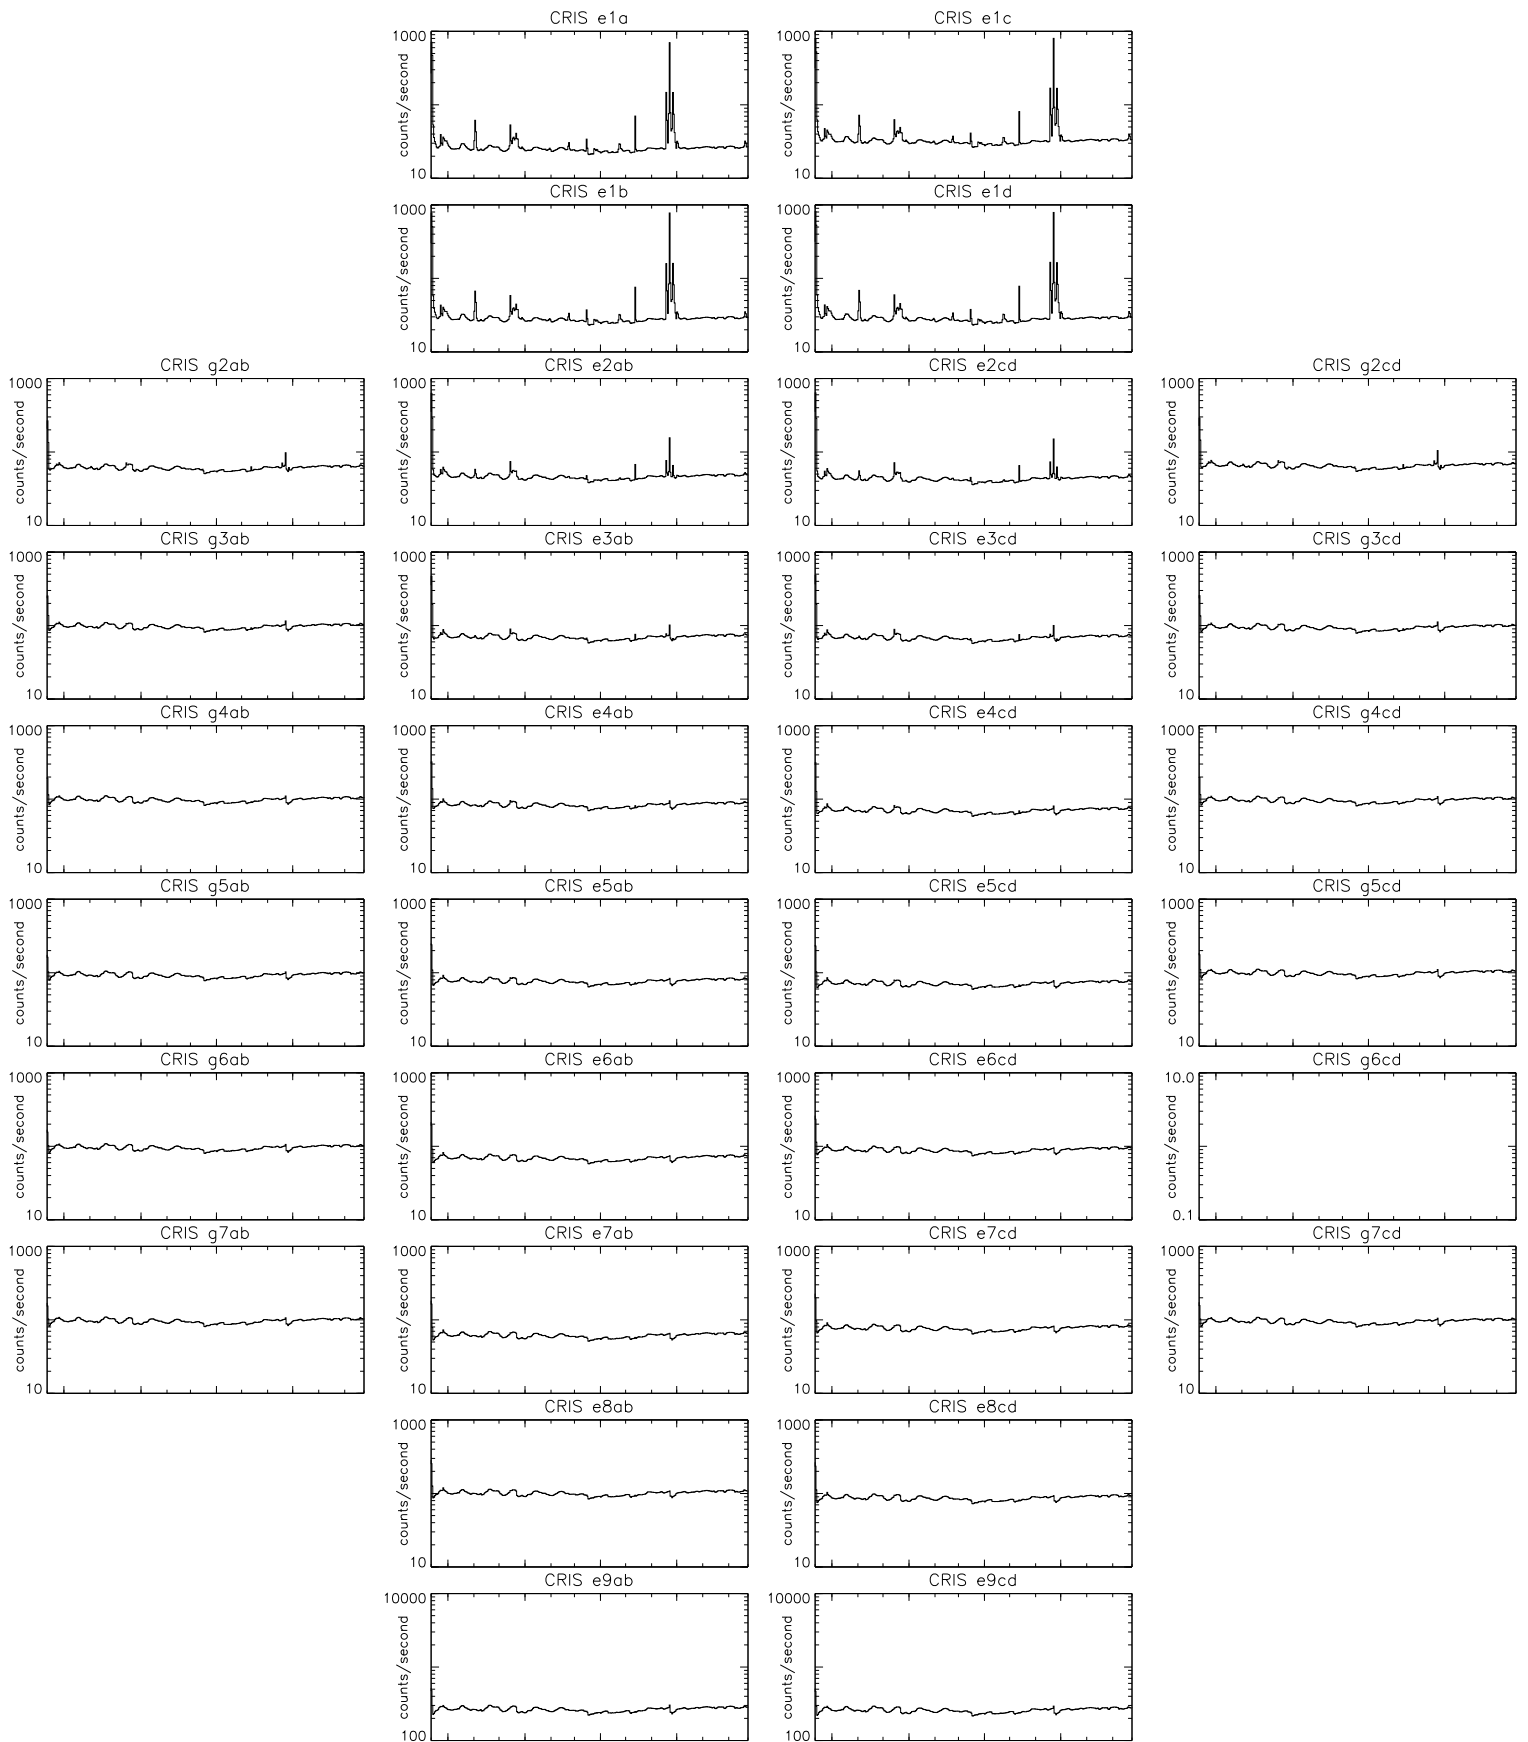

Bartels Rotation 2471-2484 – Daily Averages
 (11-Sep-2014 thru 23-Sep-2015)
 (254/2014 thru 266/2015)

Oct

Jan

Apr

Jul

time (11-Sep-2014 to 24-Sep-2015)

Bartels Rotation 2471-2484 – Daily Averages
 (11-Sep-2014 thru 23-Sep-2015)
 (254/2014 thru 266/2015)

Oct

Jan

Apr

Jul

time (11-Sep-2014 to 24-Sep-2015)

Bartels Rotation 2471-2484 – Daily Averages
(11-Sep-2014 thru 23-Sep-2015)
(254/2014 thru 266/2015)

Oct Jan Apr Jul
time (11-Sep-2014 to 24-Sep-2015)

Bartels Rotation 2471-2484 – Daily Averages
 (11-Sep-2014 thru 23-Sep-2015)
 (254/2014 thru 266/2015)