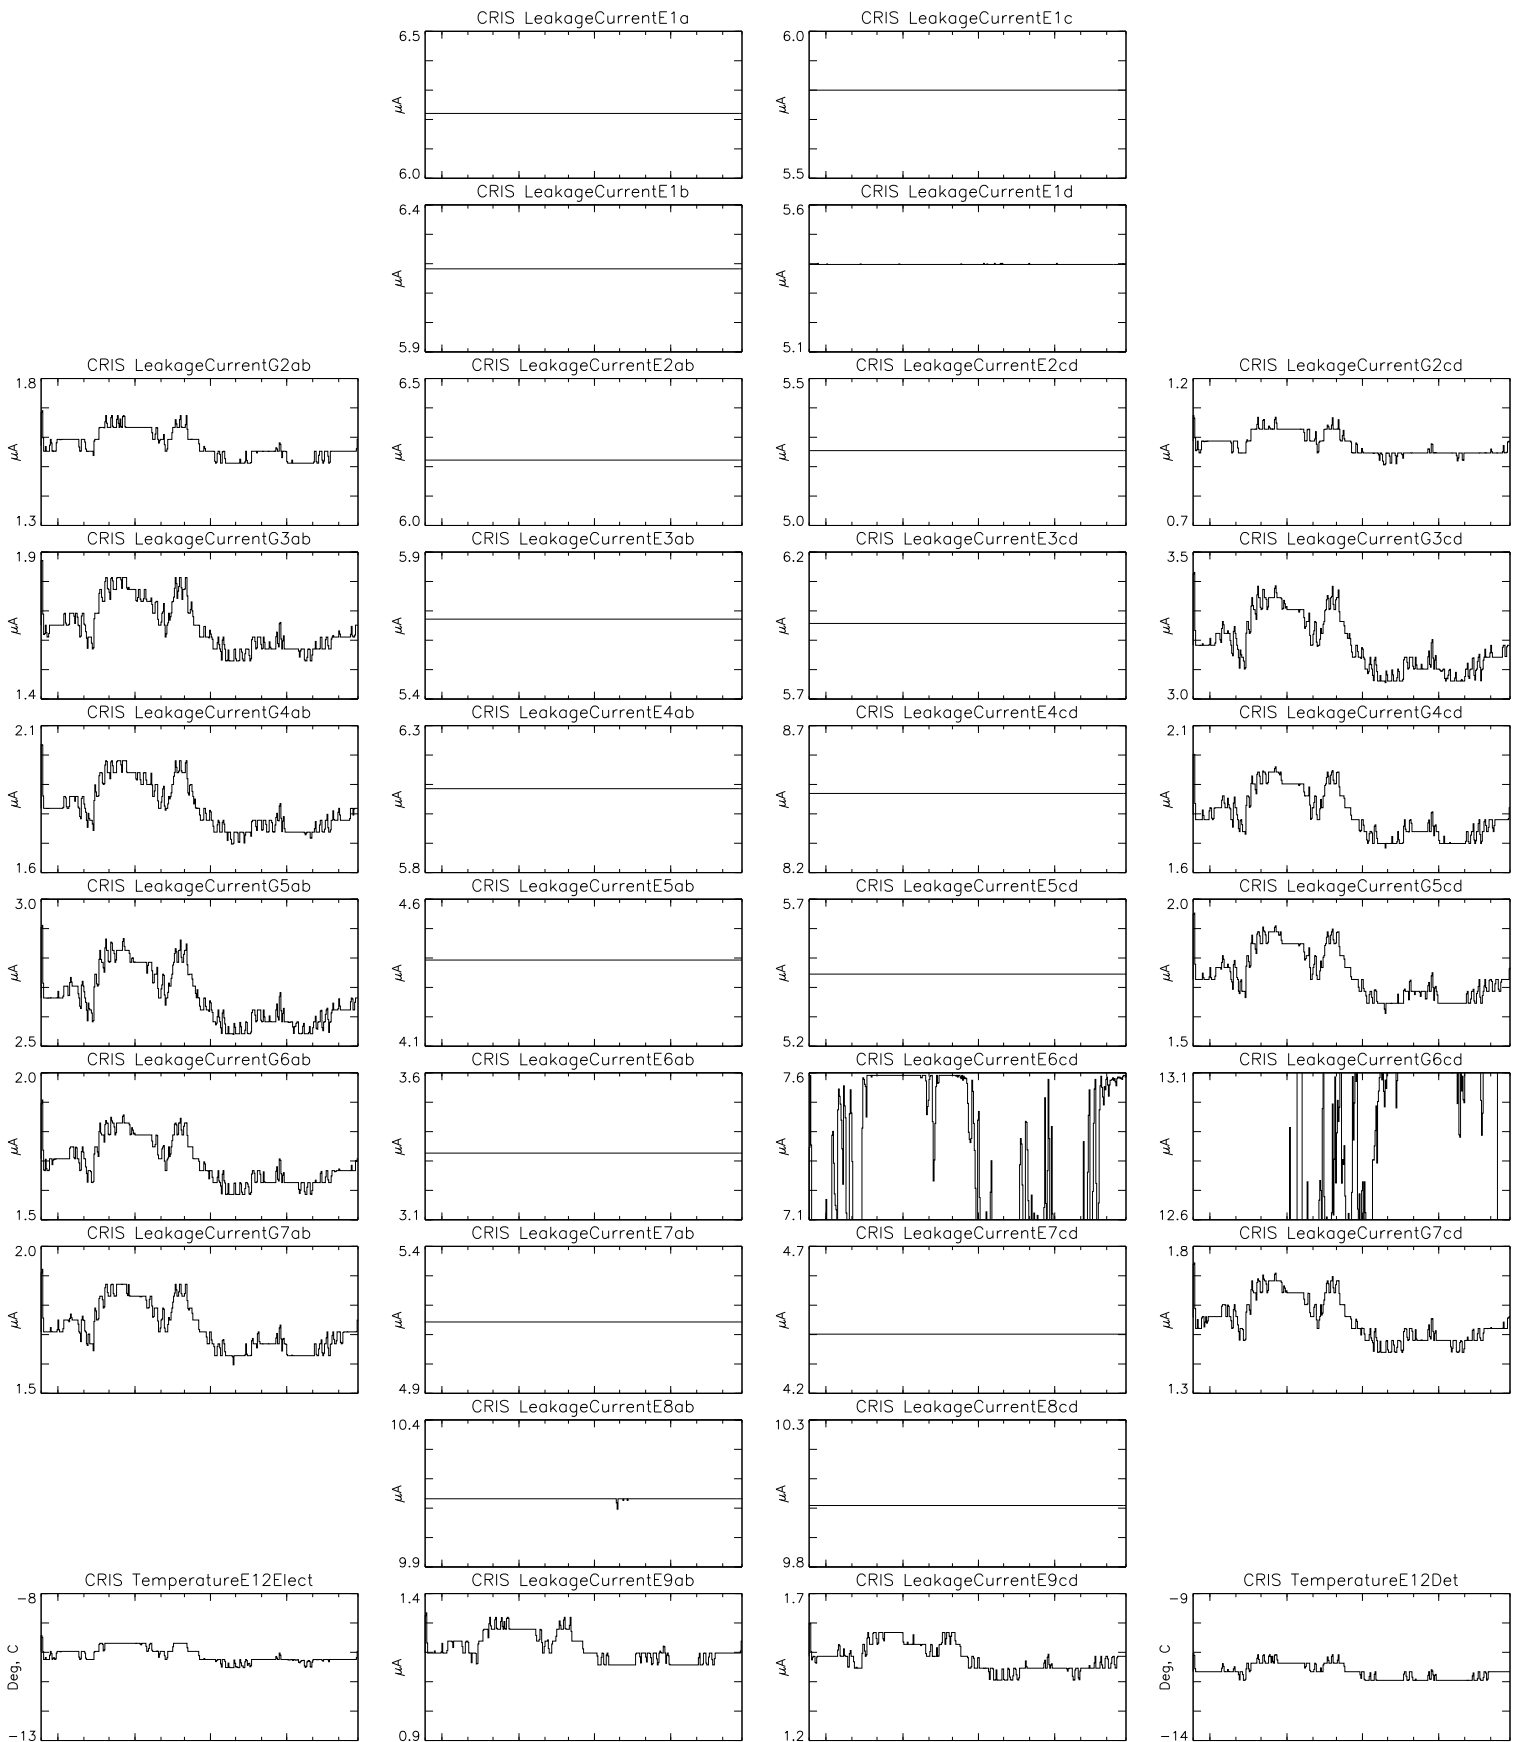

Bartels Rotation 2471-2484 – Daily Averages
 (11-Sep-2014 thru 23-Sep-2015)
 (254/2014 thru 266/2015)

Oct

Jan

Apr

Jul

time (11-Sep-2014 to 24-Sep-2015)

Bartels Rotation 2471-2484 – Daily Averages
 (11-Sep-2014 thru 23-Sep-2015)
 (254/2014 thru 266/2015)

Oct

Jan

Apr

Jul

time (11-Sep-2014 to 24-Sep-2015)

Bartels Rotation 2471-2484 – Daily Averages
(11-Sep-2014 thru 23-Sep-2015)
(254/2014 thru 266/2015)

Oct Jan Apr Jul
time (11-Sep-2014 to 24-Sep-2015)

Bartels Rotation 2471-2484 – Daily Averages
 (11-Sep-2014 thru 23-Sep-2015)
 (254/2014 thru 266/2015)