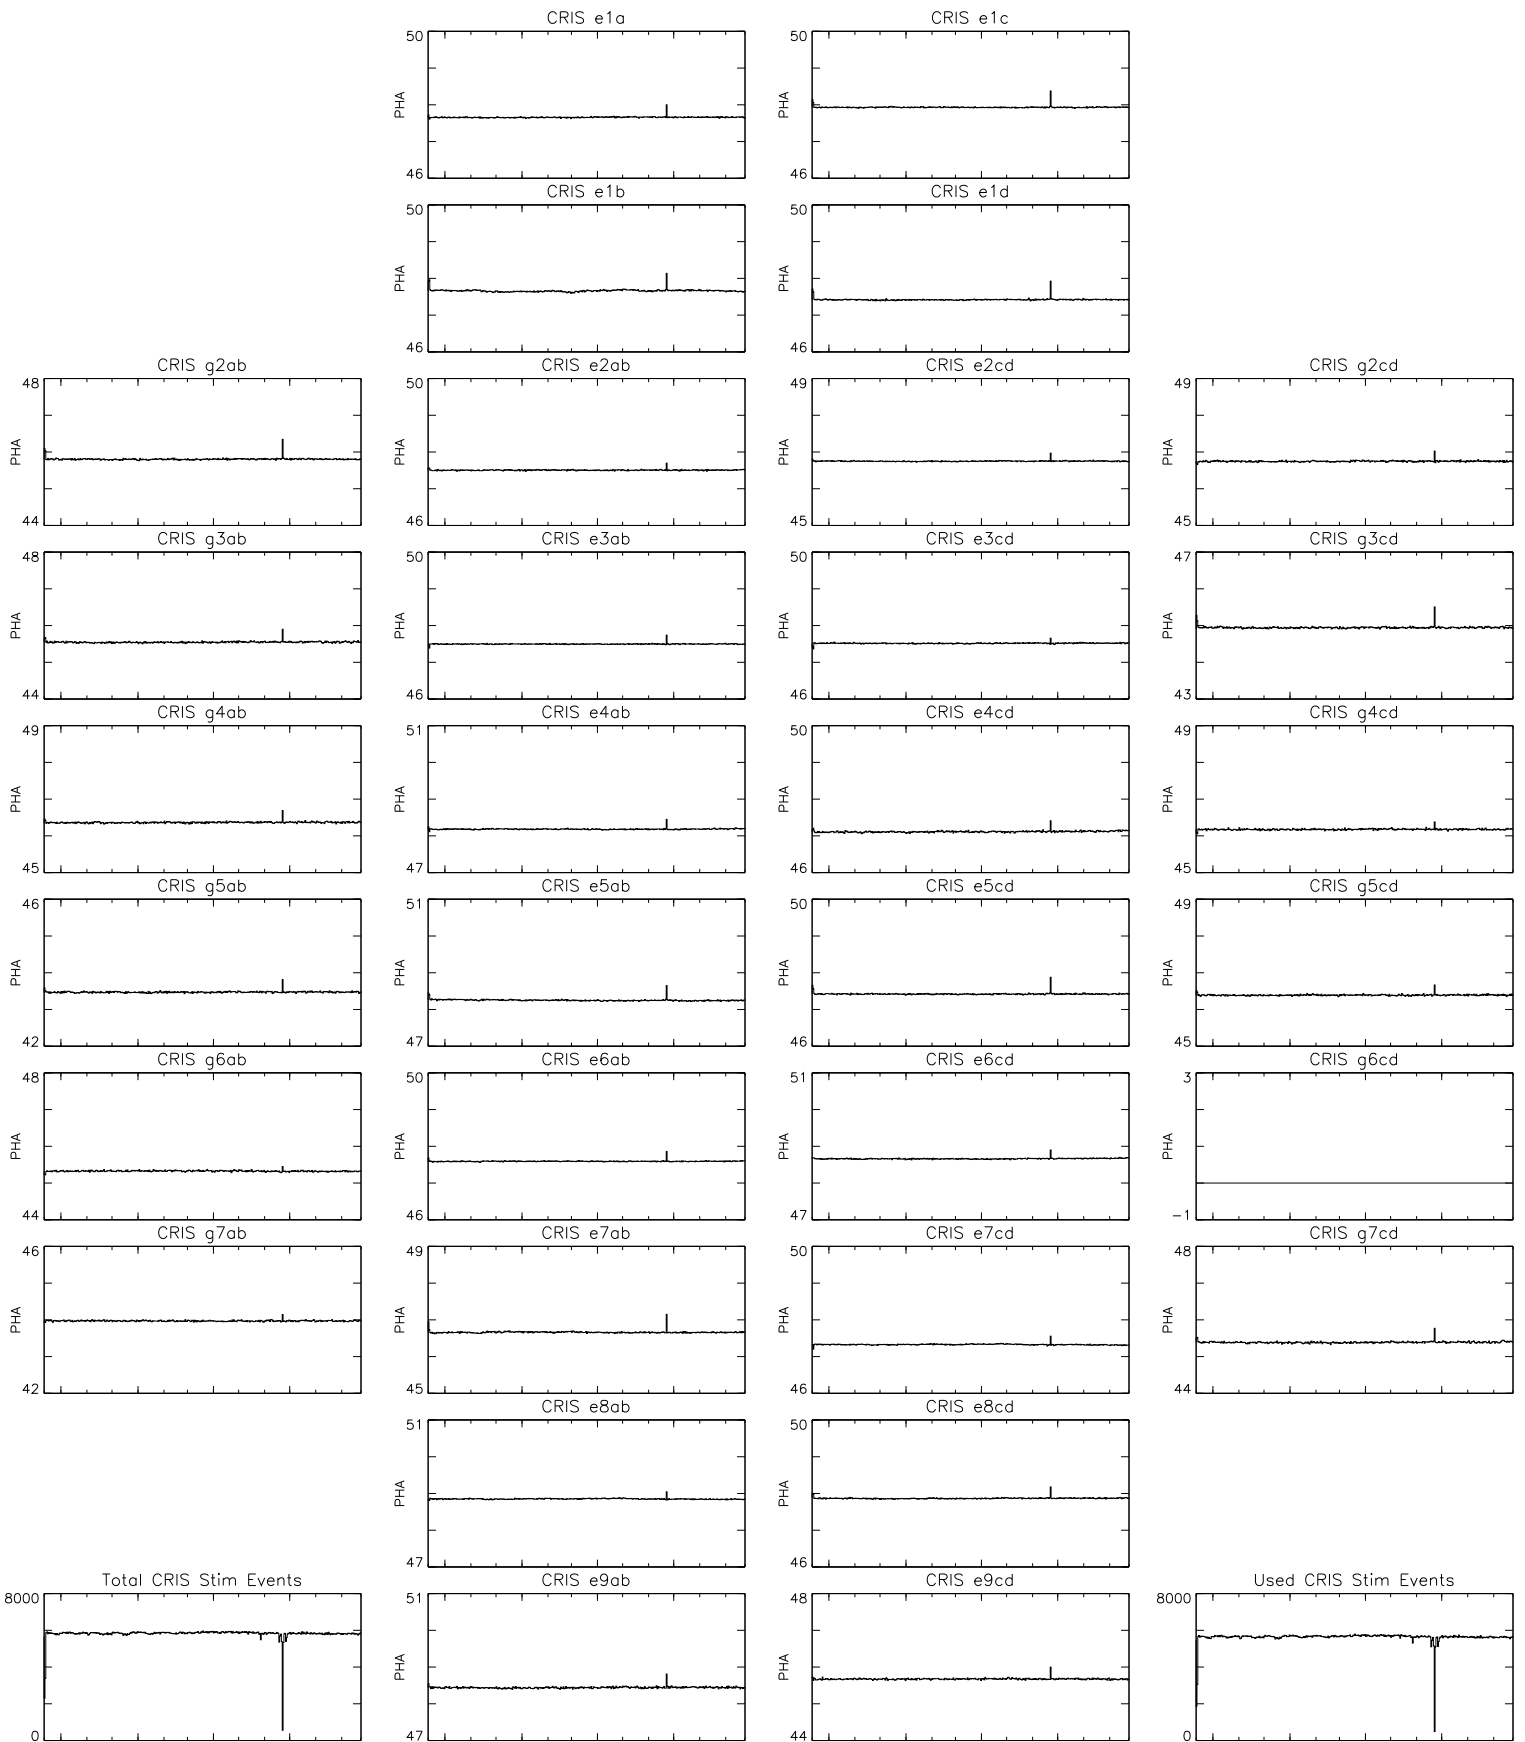

Bartels Rotation 2471–2484
 Stim events – Daily fitted slope
 (11–Sep–2014 thru 23–Sep–2015) (254/2014 thru 266/2015)

Oct Jan Apr Jul
 time (11–Sep–2014 to 24–Sep–2015)

Bartels Rotation 2471–2484
 Stim events – Daily fitted offset
 (11–Sep–2014 thru 23–Sep–2015) (254/2014 thru 266/2015)

Oct

Jan

Apr

Jul

time (11–Sep–2014 to 24–Sep–2015)