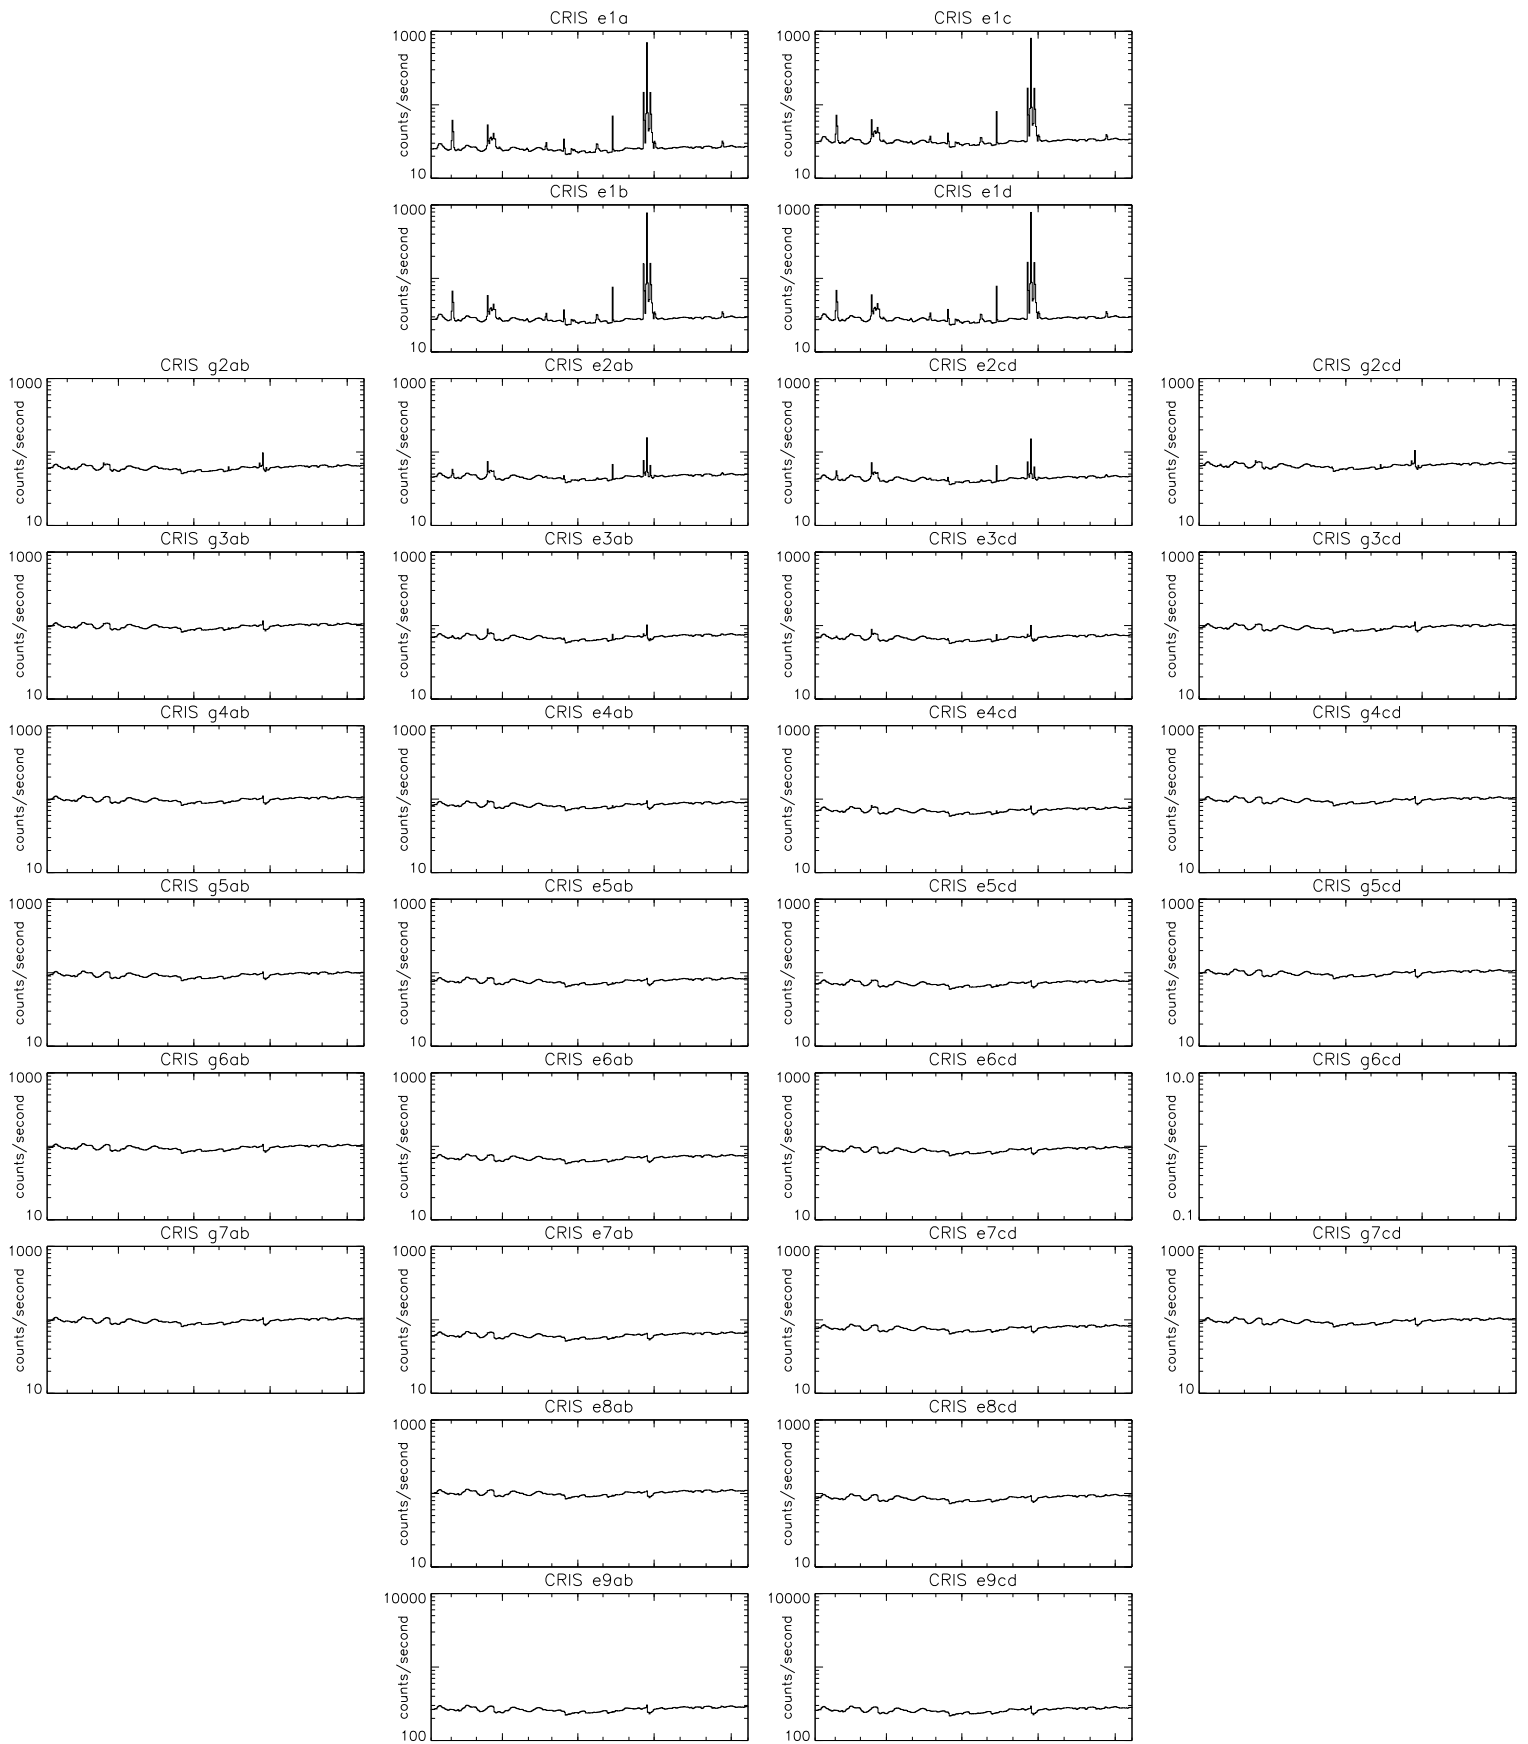

Bartels Rotation 2472-2485 – Daily Averages
 (08-Oct-2014 thru 20-Oct-2015)
 (281/2014 thru 293/2015)

Jan Apr Jul Oct
 time (08-Oct-2014 to 21-Oct-2015)

Bartels Rotation 2472-2485 – Daily Averages
 (08-Oct-2014 thru 20-Oct-2015)
 (281/2014 thru 293/2015)

Jan Apr Jul Oct
 time (08-Oct-2014 to 21-Oct-2015)

Bartels Rotation 2472-2485 – Daily Averages
(08-Oct-2014 thru 20-Oct-2015)
(281/2014 thru 293/2015)

Jan Apr Jul Oct
time (08-Oct-2014 to 21-Oct-2015)

Bartels Rotation 2472-2485 – Daily Averages (08-Oct-2014 thru 20-Oct-2015) (281/2014 thru 293/2015)