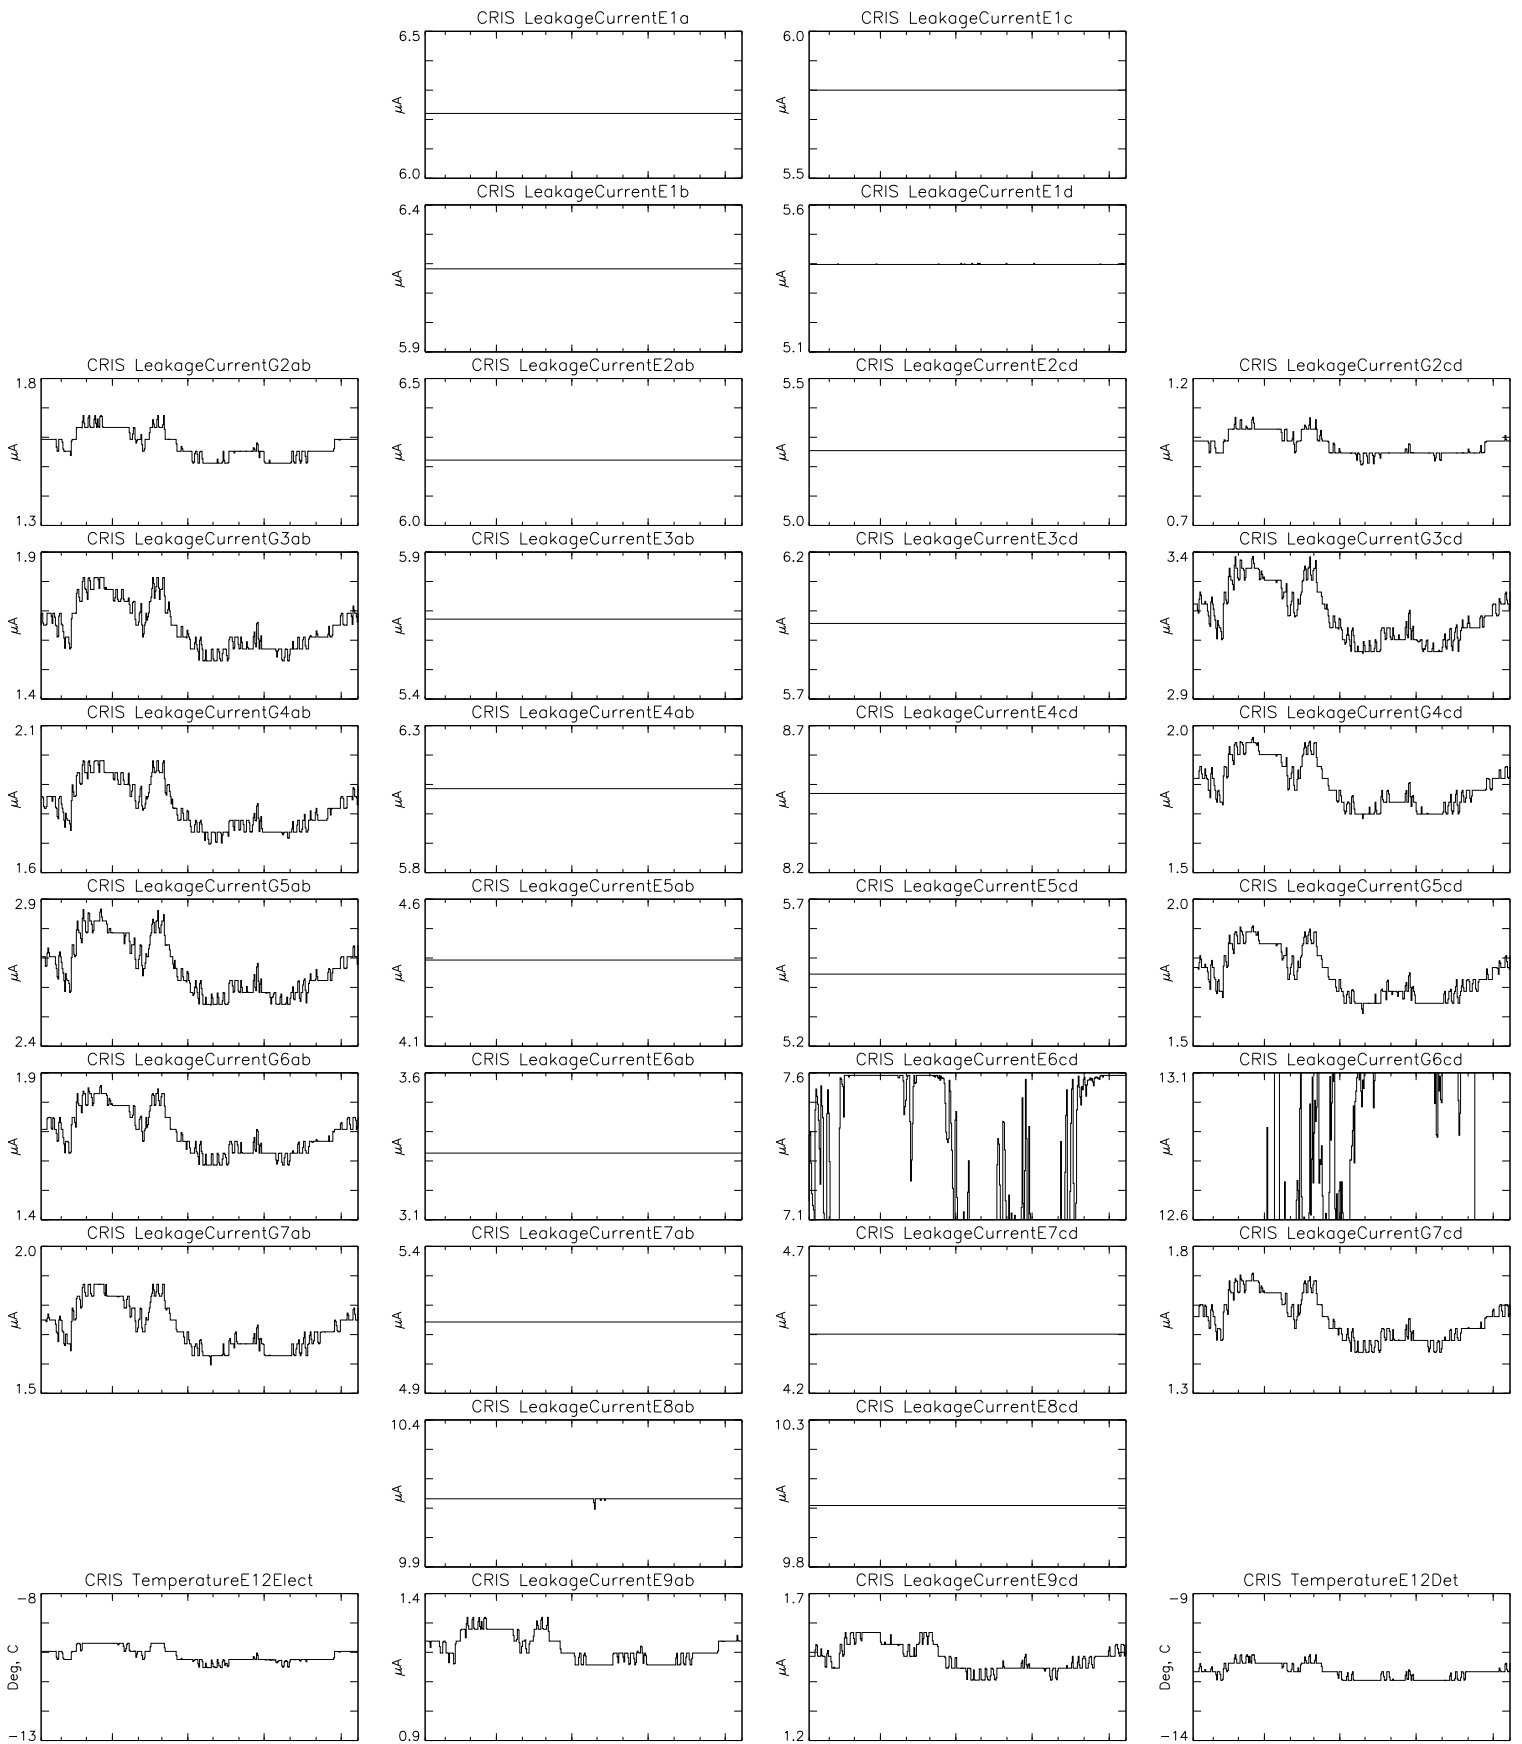

Bartels Rotation 2472-2485 – Daily Averages
 (08-Oct-2014 thru 20-Oct-2015)
 (281/2014 thru 293/2015)

Jan Apr Jul Oct
 time (08-Oct-2014 to 21-Oct-2015)

Bartels Rotation 2472-2485 – Daily Averages
 (08-Oct-2014 thru 20-Oct-2015)
 (281/2014 thru 293/2015)

Jan Apr Jul Oct
 time (08-Oct-2014 to 21-Oct-2015)

Bartels Rotation 2472-2485 – Daily Averages
(08-Oct-2014 thru 20-Oct-2015)
(281/2014 thru 293/2015)

Jan Apr Jul Oct
time (08-Oct-2014 to 21-Oct-2015)

Bartels Rotation 2472-2485 – Daily Averages (08-Oct-2014 thru 20-Oct-2015) (281/2014 thru 293/2015)